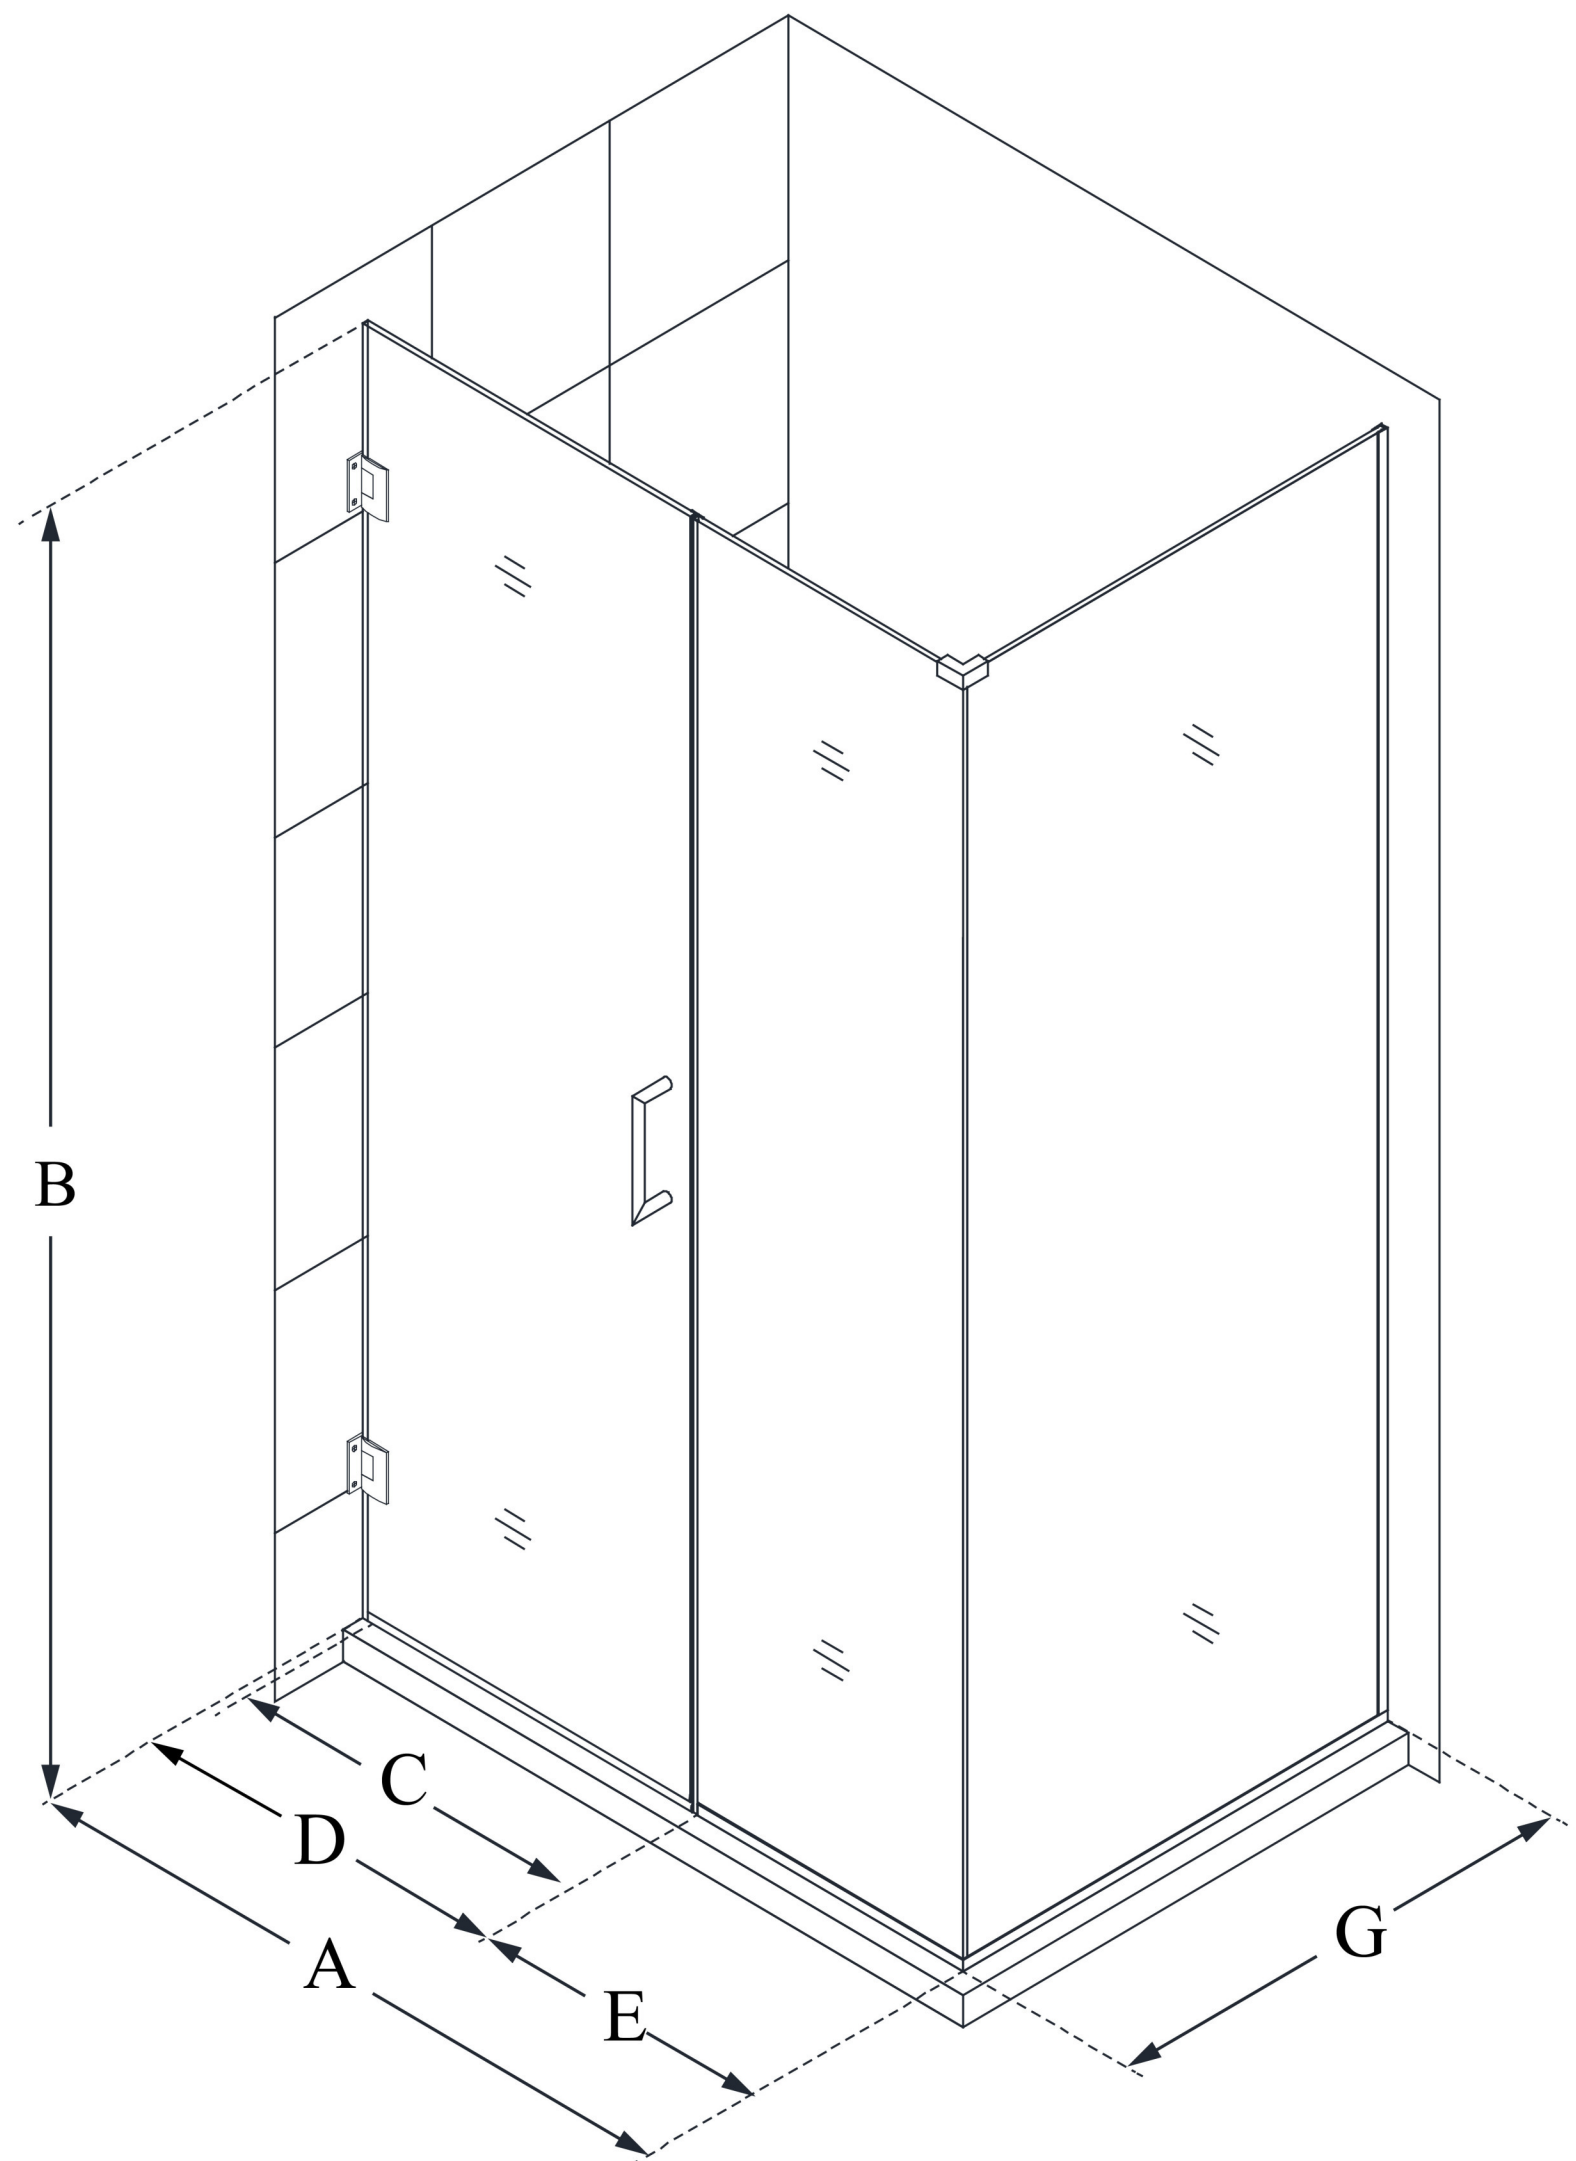

SHEN-24585300

UNIDOOR PLUS

DreamLine Unidoor Plus 58
1/2 in. W x 30 3/8 in. D x 72 in.
H Frameless Hinged Shower
Enclosure, Clear Glass

SWING DOOR

CONFIGURATION DIMENSIONS:

A: 58 1/2 in.

MODEL WIDTH

B: 72 in.

MODEL HEIGHT

C: 27 in.

ACCESS WIDTH

D: 28 in.

DOOR WIDTH

E: 30 1/2 in.

INLINE PANEL WIDTH

G: 30 3/8 in.

RETURN PANEL WIDTH

DreamLine reserves the right to update or modify the hardware or materials pictured without prior notice for the purpose of product improvement and customer satisfaction.