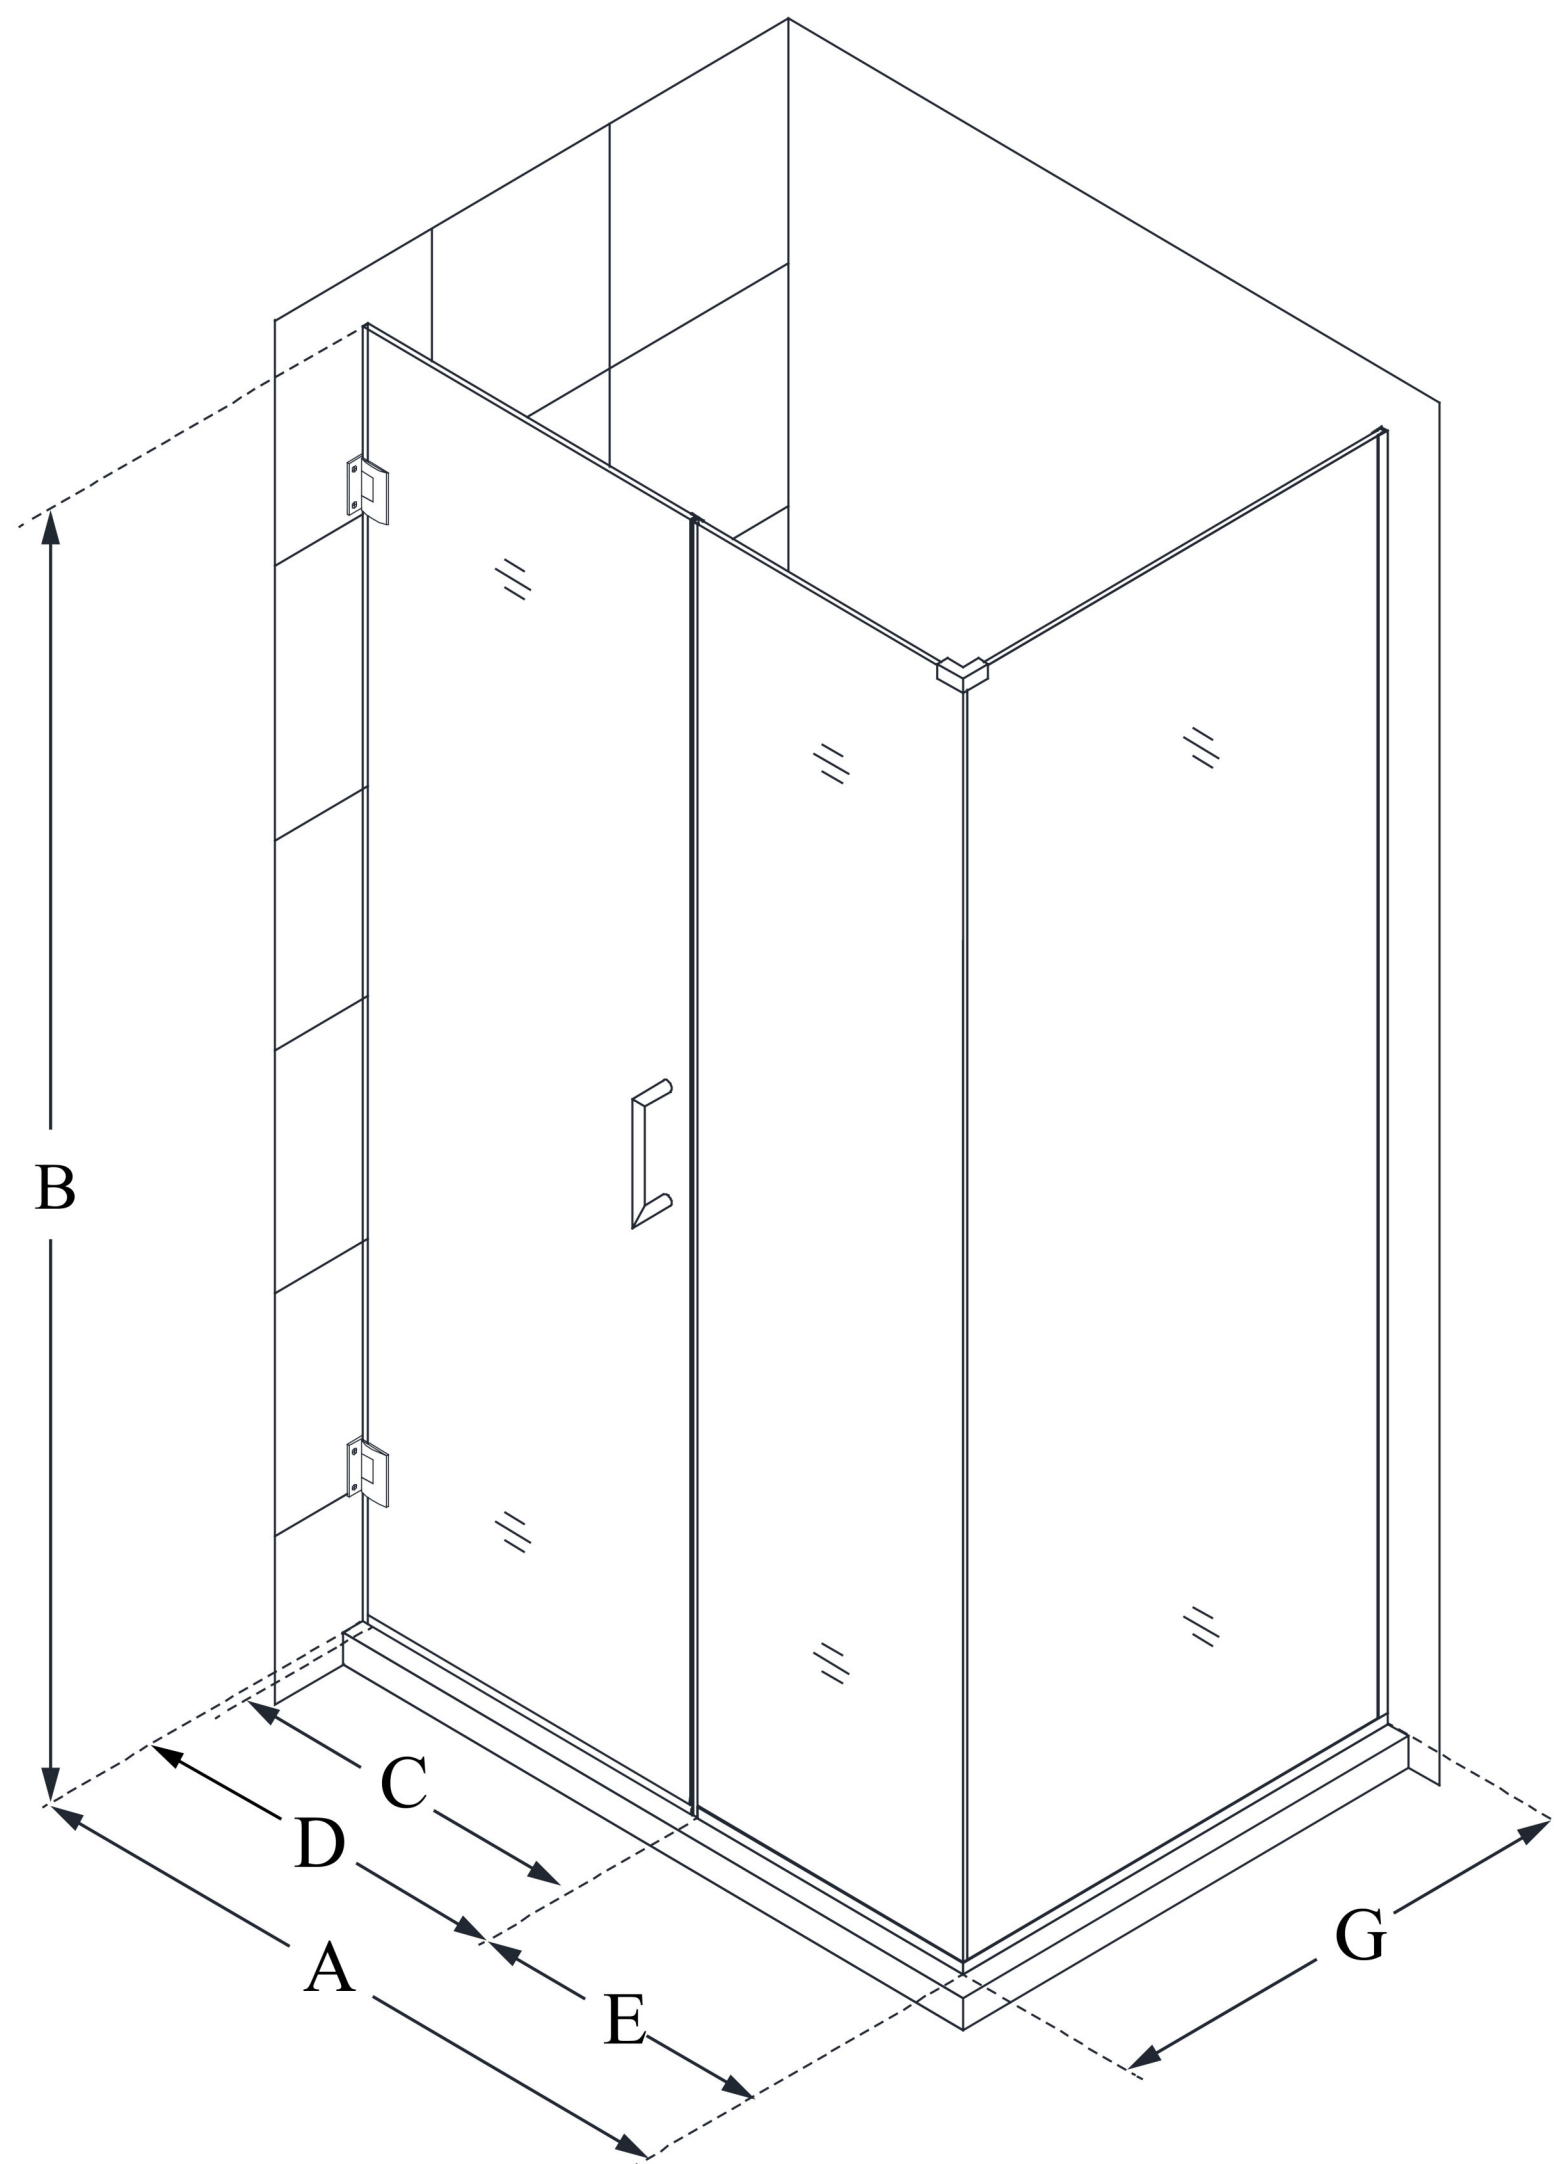

SHEN-24580300

UNIDOOR PLUS

DreamLine Unidoor Plus 58 in. W
x 30 3/8 in. D x 72 in. H Frameless
Hinged Shower Enclosure, Clear
Glass

SWING DOOR

CONFIGURATION DIMENSIONS:

A: 58 in.

MODEL WIDTH

B: 72 in.

MODEL HEIGHT

C: 27 in.

ACCESS WIDTH

D: 28 in.

DOOR WIDTH

E: 30 in.

INLINE PANEL WIDTH

G: 30 3/8 in.

RETURN PANEL WIDTH

DreamLine reserves the right to update or modify the hardware or materials pictured without prior notice for the purpose of product improvement and customer satisfaction.