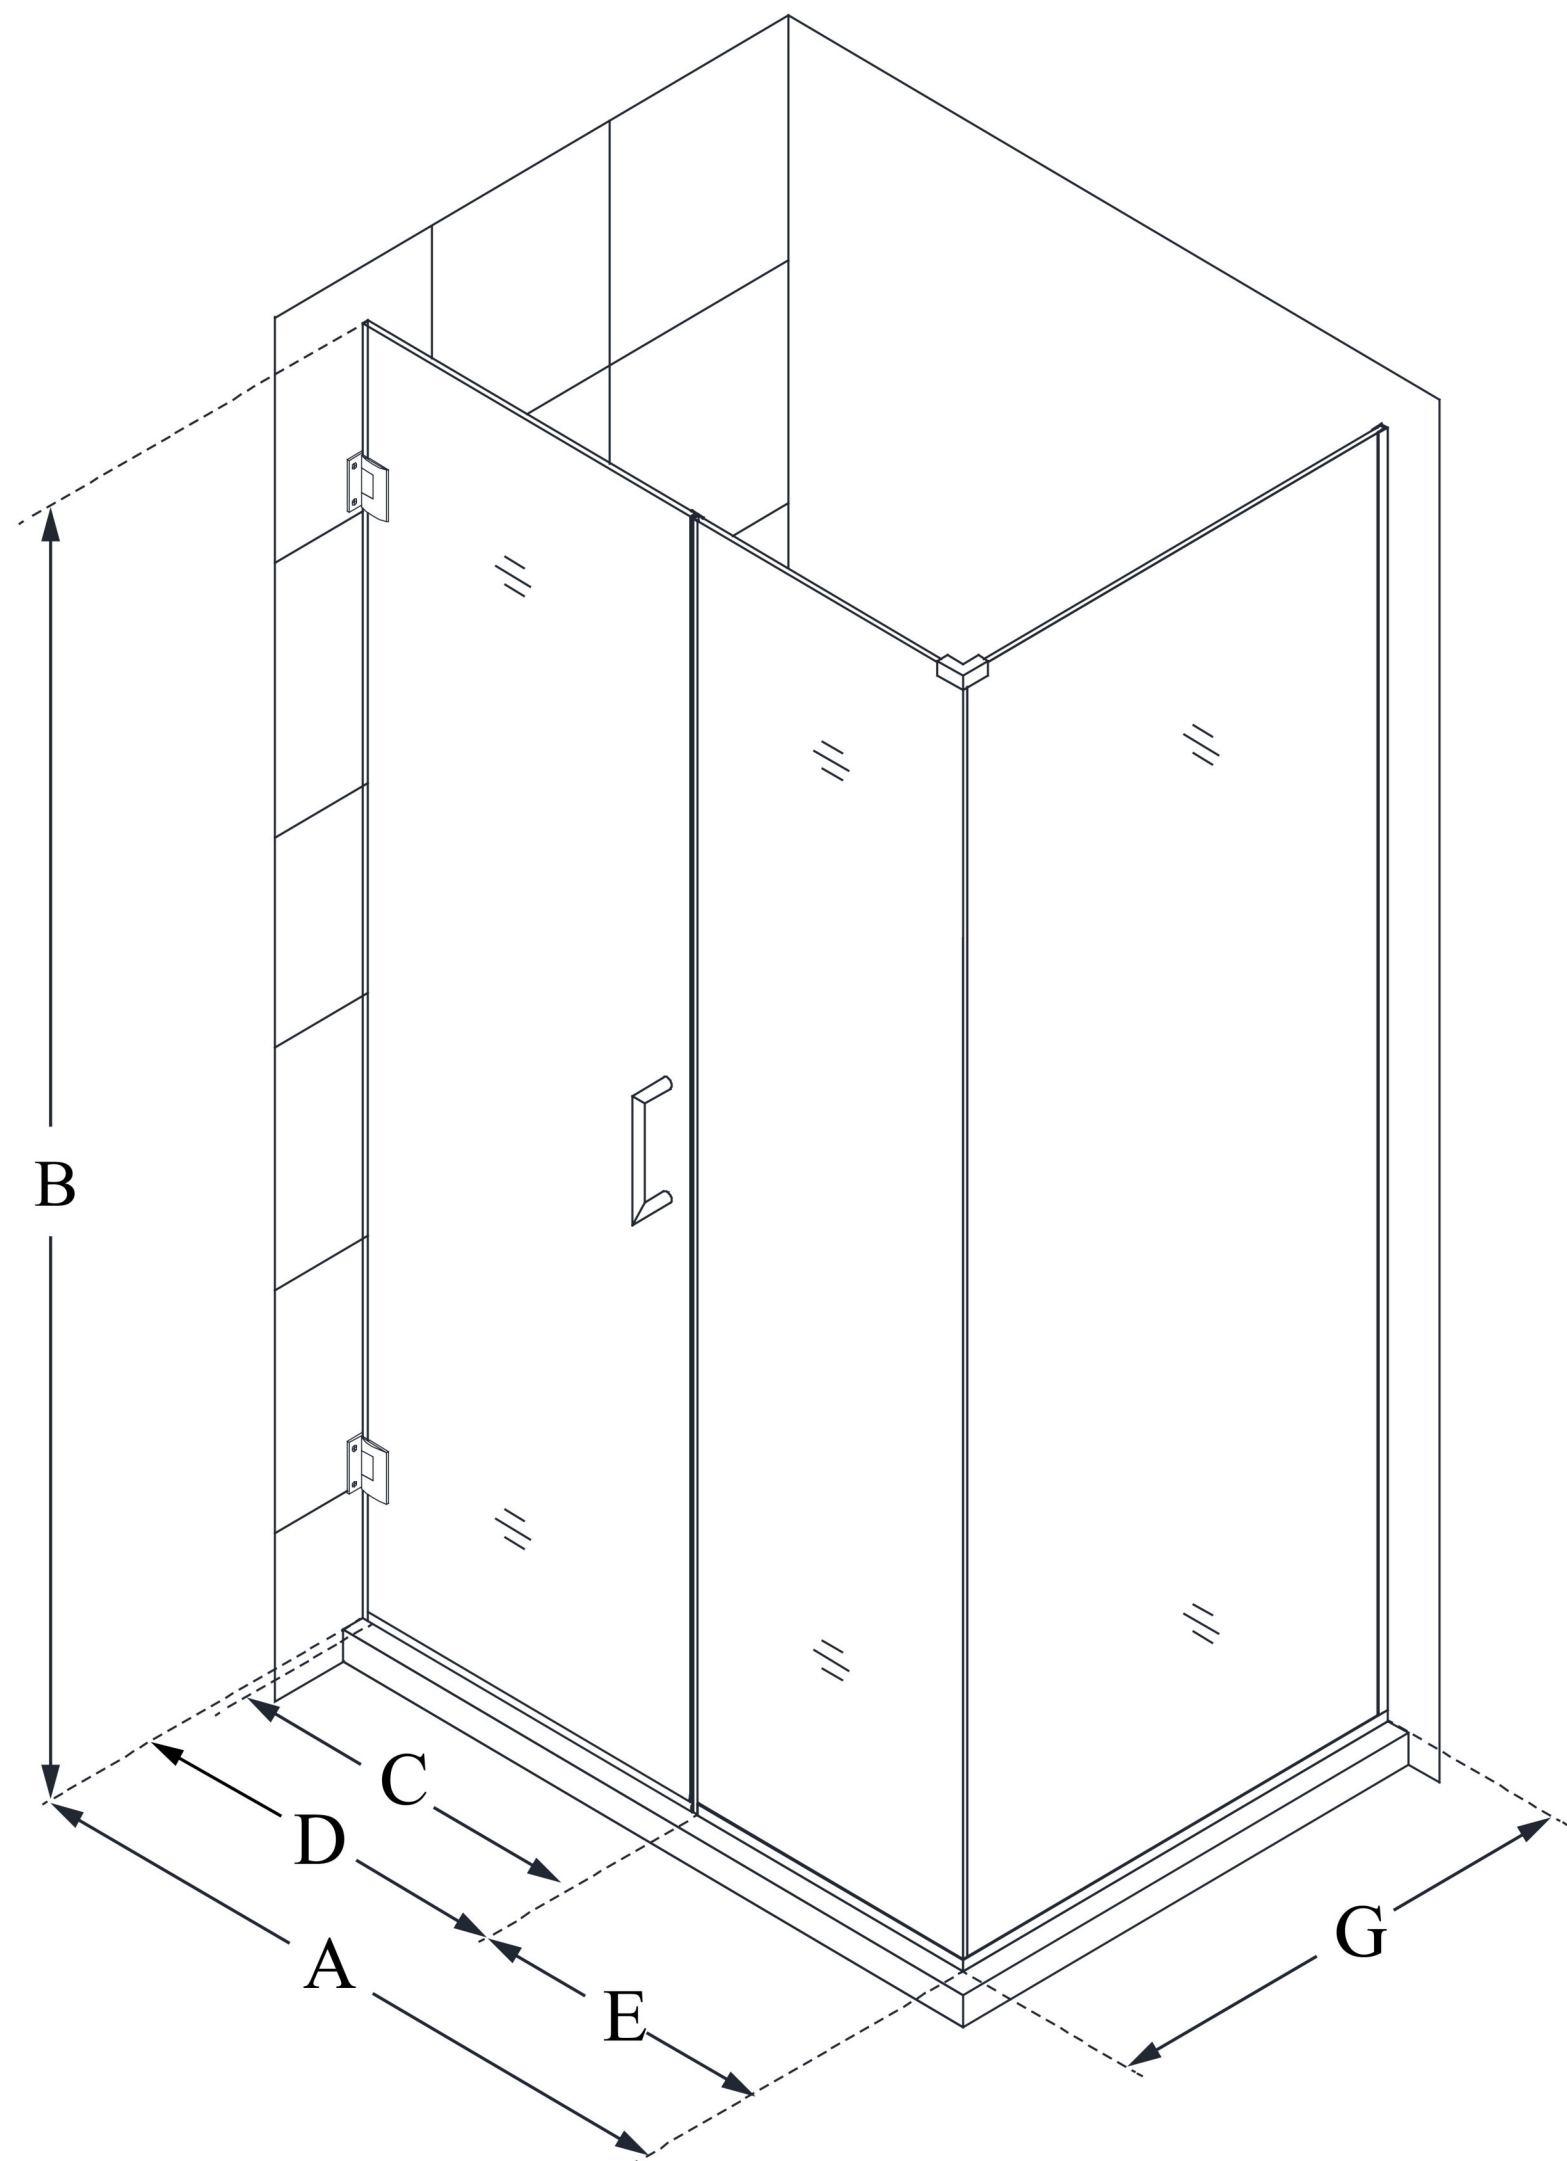

SHEN-24570300

UNIDOOR PLUS

DreamLine Unidoor Plus 57 in. W
x 30 3/8 in. D x 72 in. H Frameless
Hinged Shower Enclosure, Clear
Glass

SWING DOOR

CONFIGURATION DIMENSIONS:

A: 57 in.

MODEL WIDTH

B: 72 in.

MODEL HEIGHT

C: 26 in.

ACCESS WIDTH

D: 27 in.

DOOR WIDTH

E: 30 in.

INLINE PANEL WIDTH

G: 30 3/8 in.

RETURN PANEL WIDTH

DreamLine reserves the right to update or modify the hardware or materials pictured without prior notice for the purpose of product improvement and customer satisfaction.