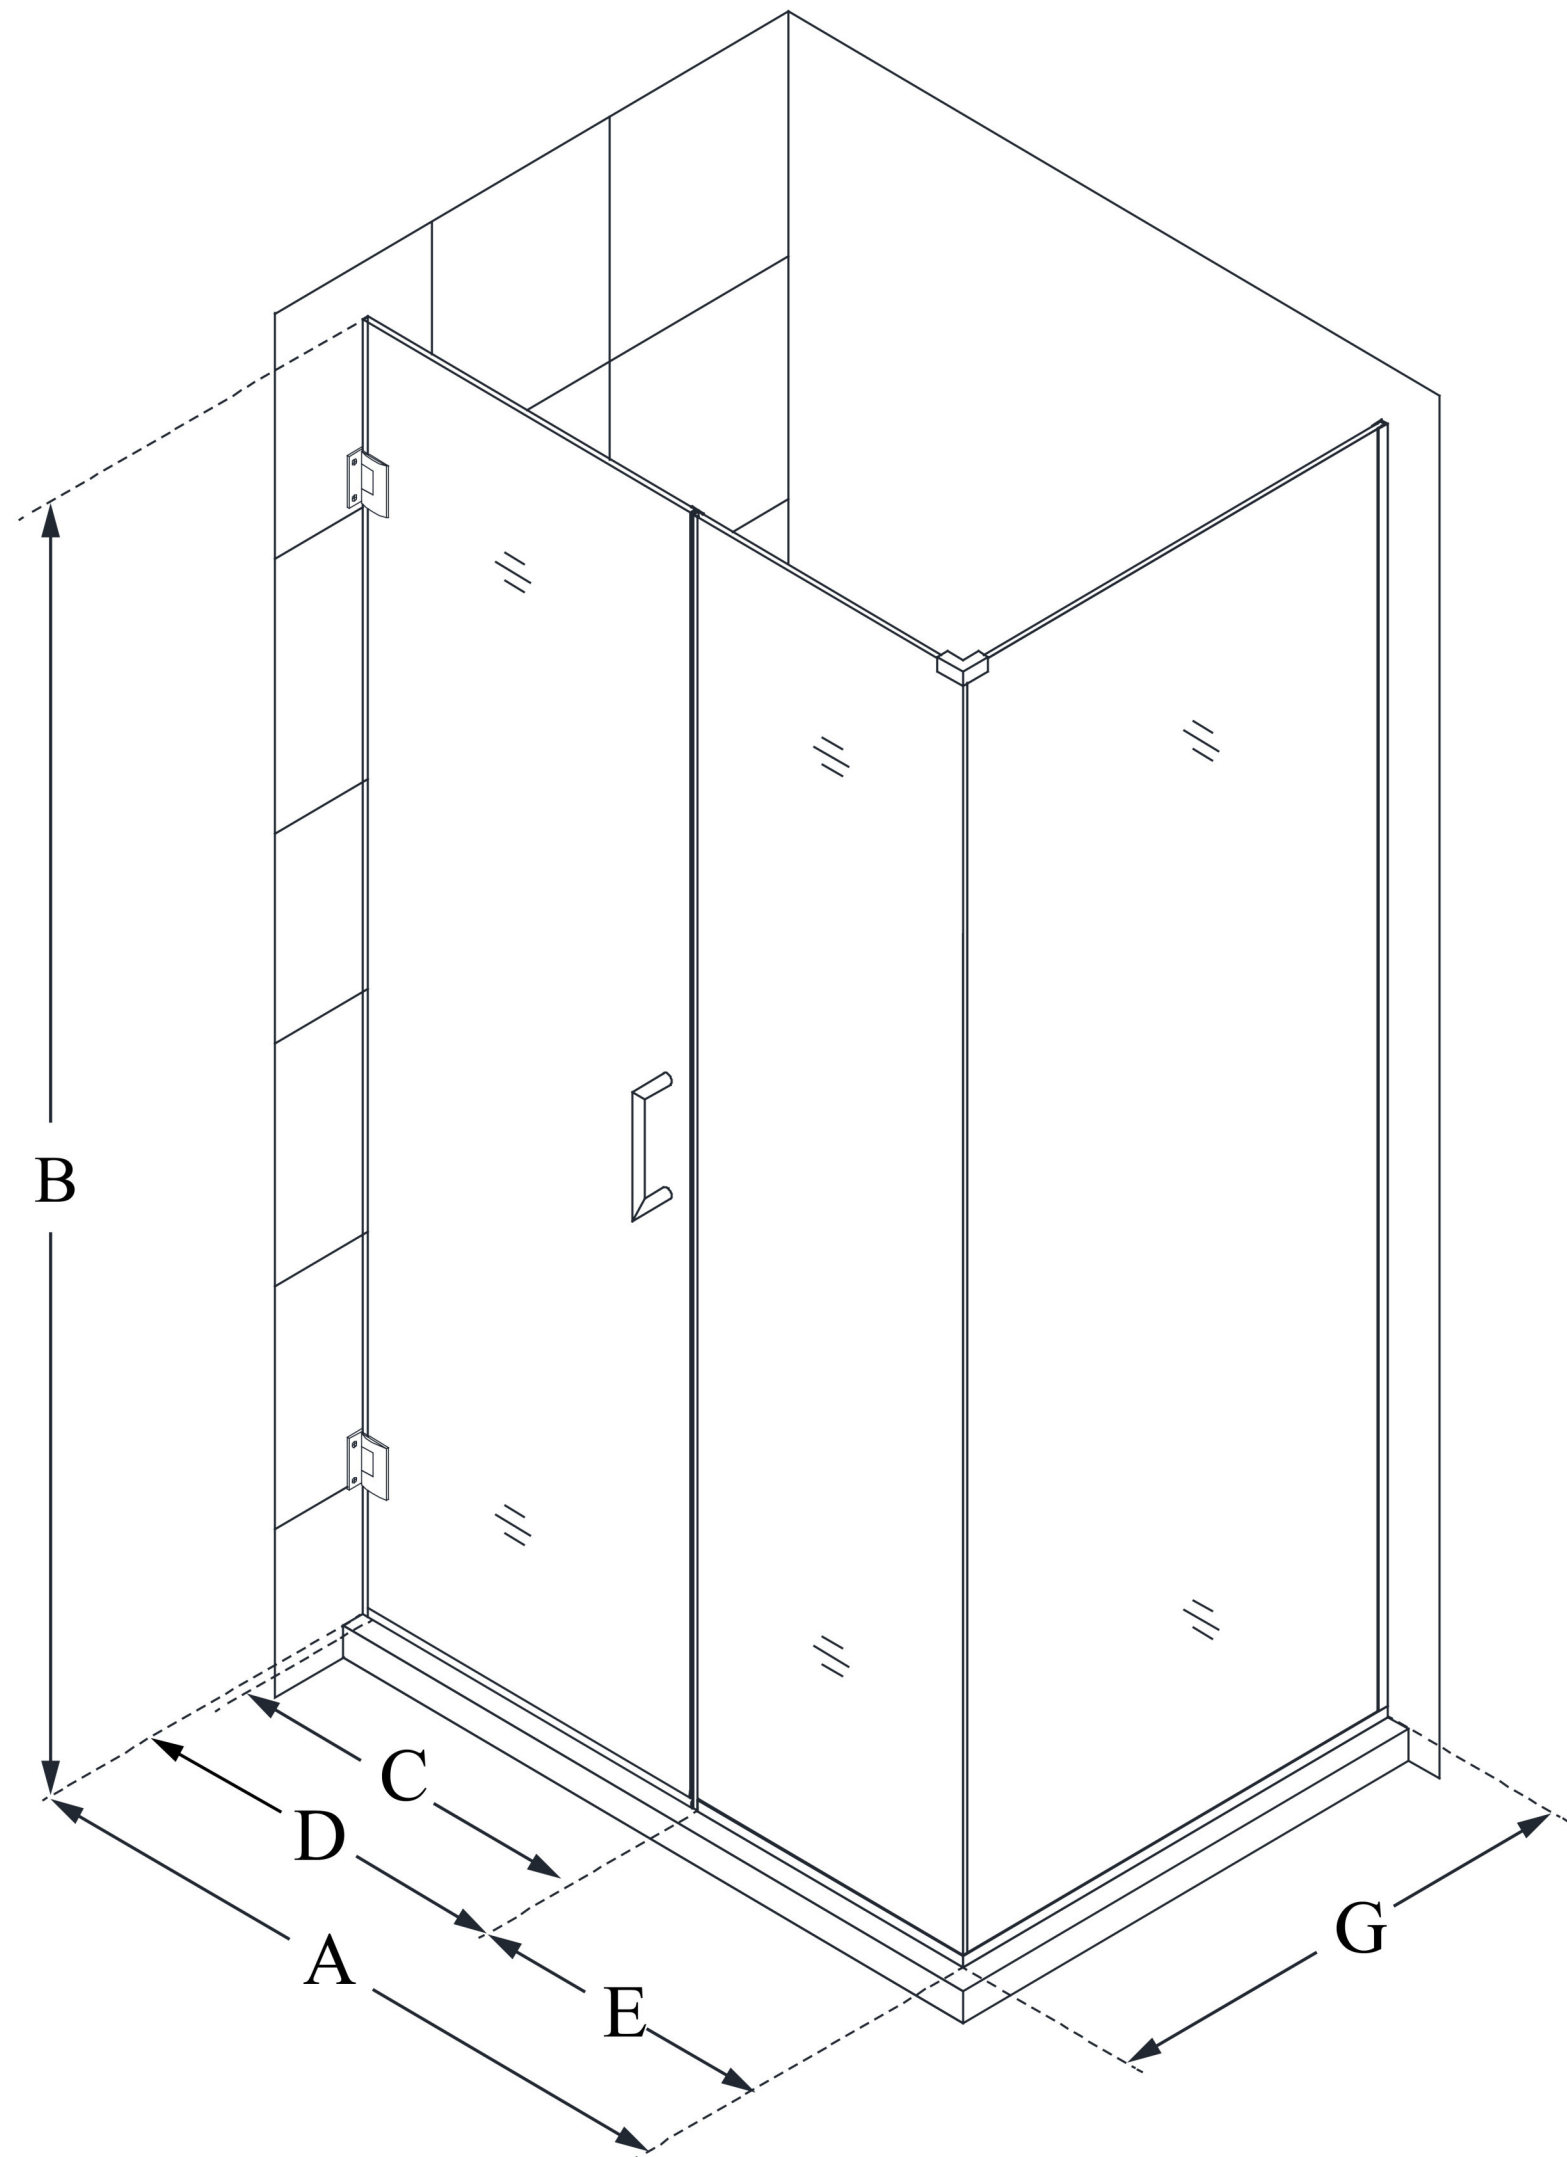

SHEN-24565300

UNIDOOR PLUS

DreamLine Unidoor Plus 56
1/2 in. W x 30 3/8 in. D x 72 in.
H Frameless Hinged Shower
Enclosure, Clear Glass

SWING DOOR

CONFIGURATION DIMENSIONS:

A: 56 1/2 in.

MODEL WIDTH

B: 72 in.

MODEL HEIGHT

C: 25 in.

ACCESS WIDTH

D: 26 in.

DOOR WIDTH

E: 30 1/2 in.

INLINE PANEL WIDTH

G: 30 3/8 in.

RETURN PANEL WIDTH

DreamLine reserves the right to update or modify the hardware or materials pictured without prior notice for the purpose of product improvement and customer satisfaction.