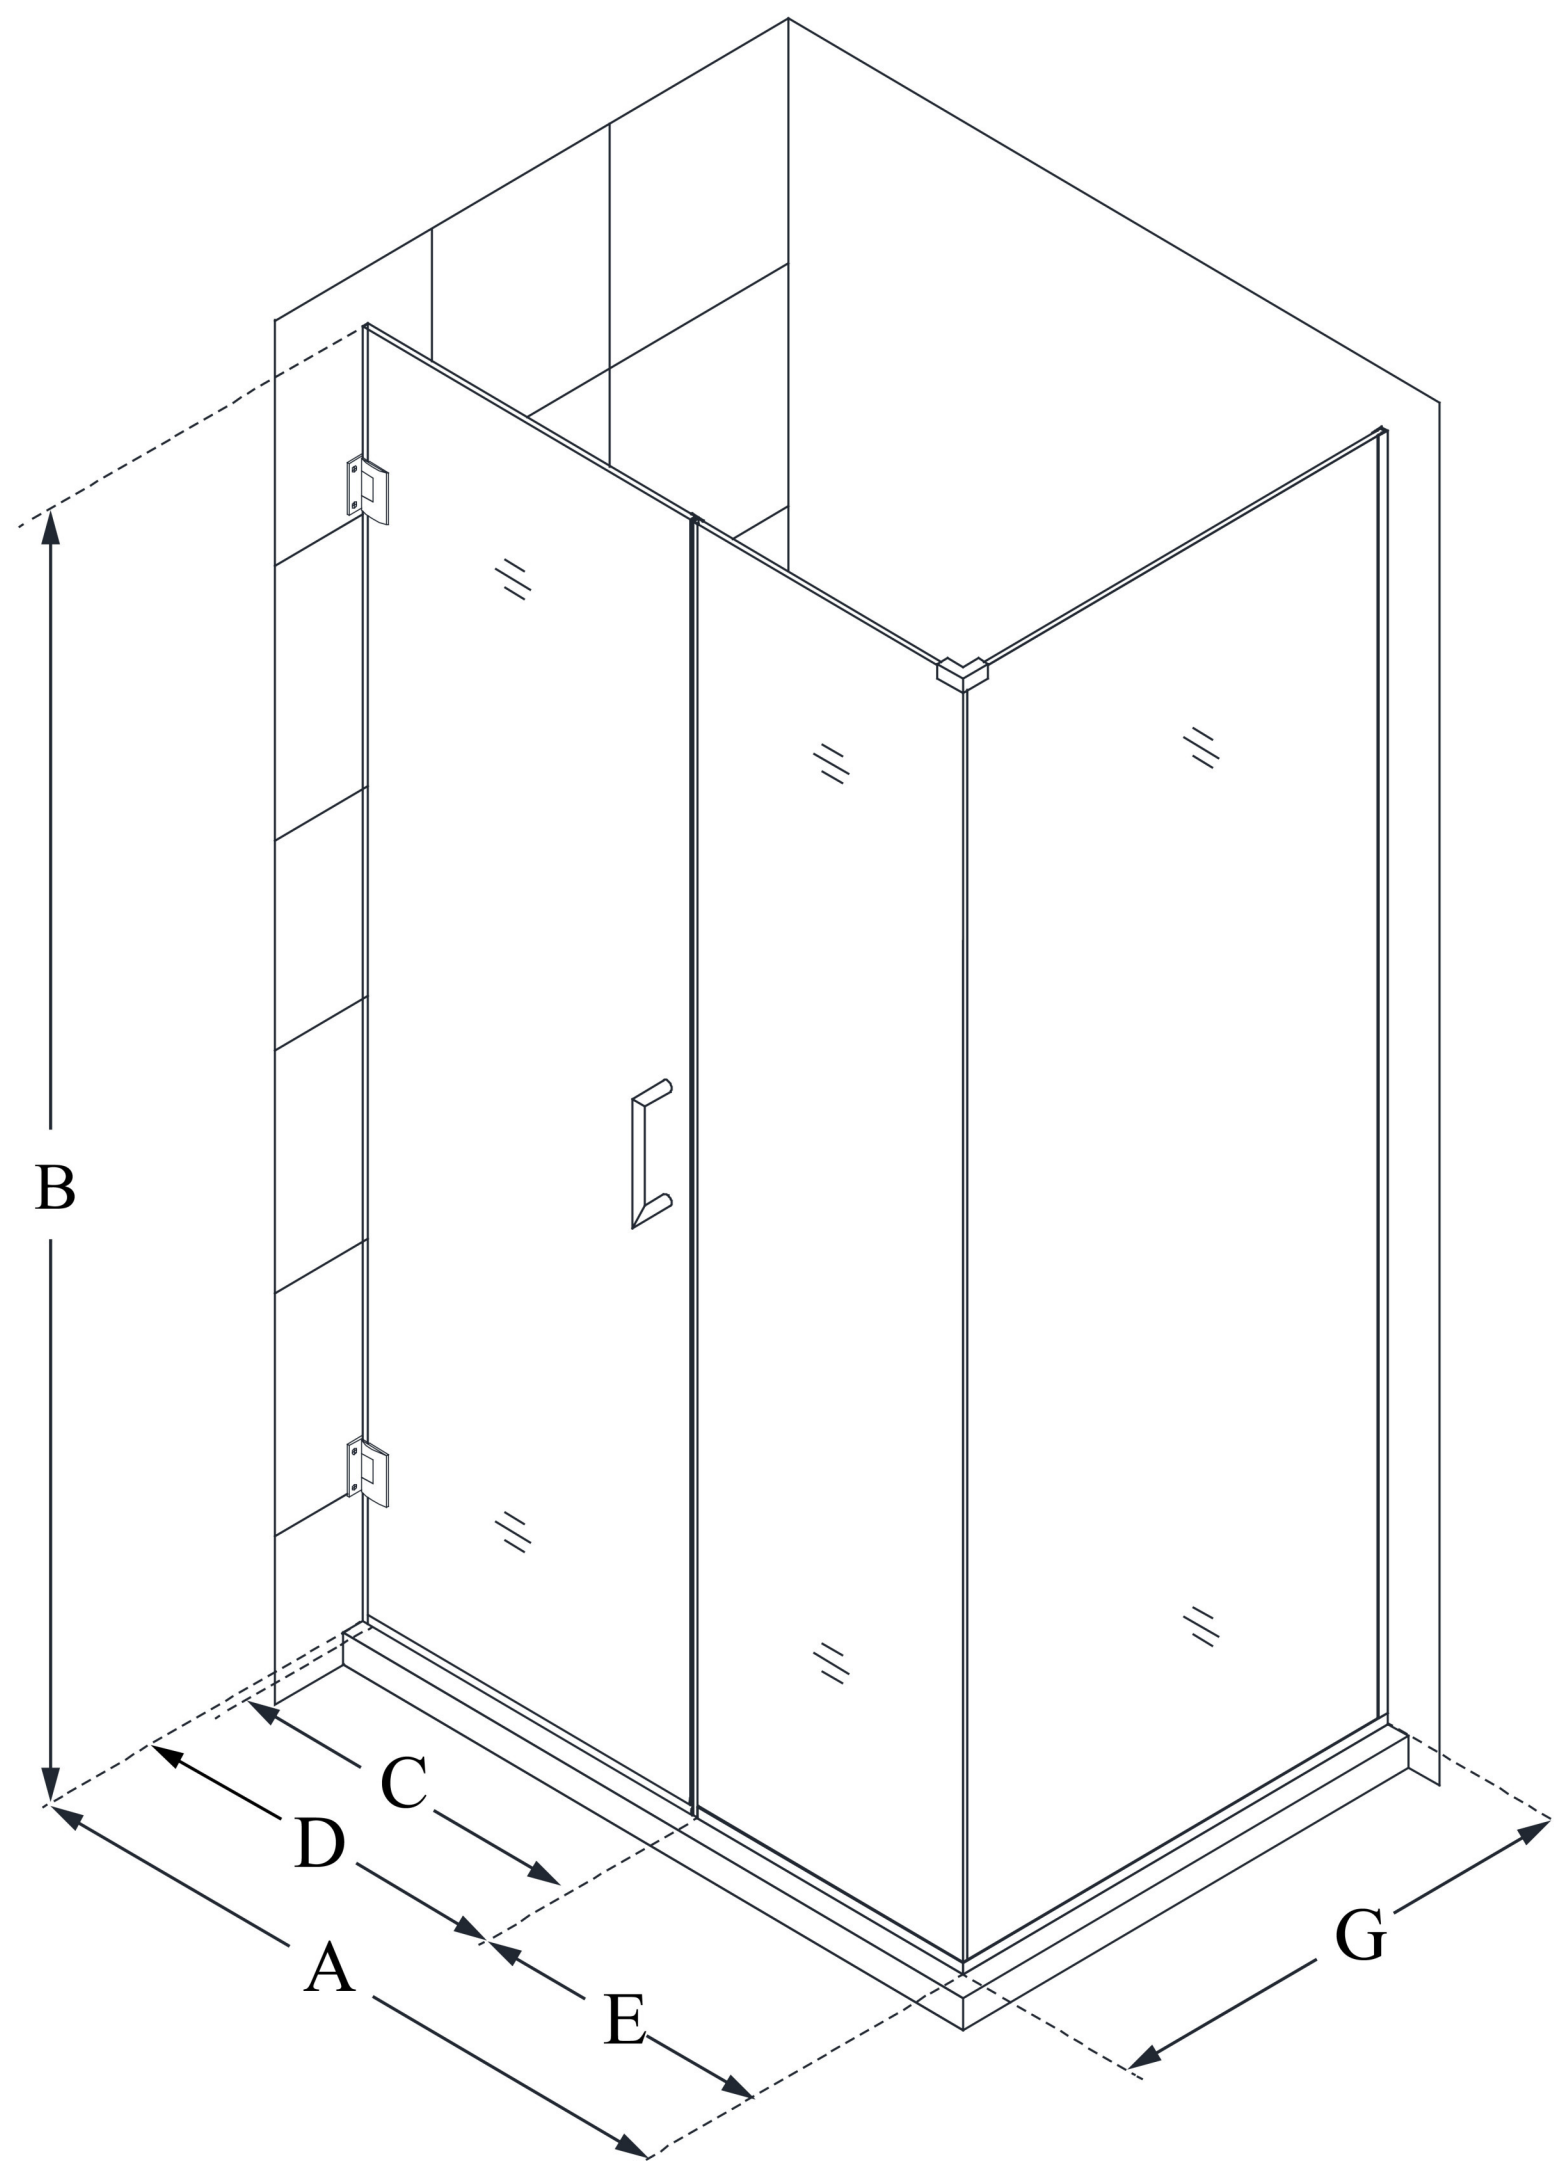

SHEN-24560340

UNIDOOR PLUS

DreamLine Unidoor Plus 56 in. W
x 34 3/8 in. D x 72 in. H Frameless
Hinged Shower Enclosure, Clear
Glass

SWING DOOR

CONFIGURATION DIMENSIONS:

A: 56 in.

MODEL WIDTH

B: 72 in.

MODEL HEIGHT

C: 25 in.

ACCESS WIDTH

D: 26 in.

DOOR WIDTH

E: 30 in.

INLINE PANEL WIDTH

G: 34 3/8 in.

RETURN PANEL WIDTH

DreamLine reserves the right to update or modify the hardware or materials pictured without prior notice for the purpose of product improvement and customer satisfaction.