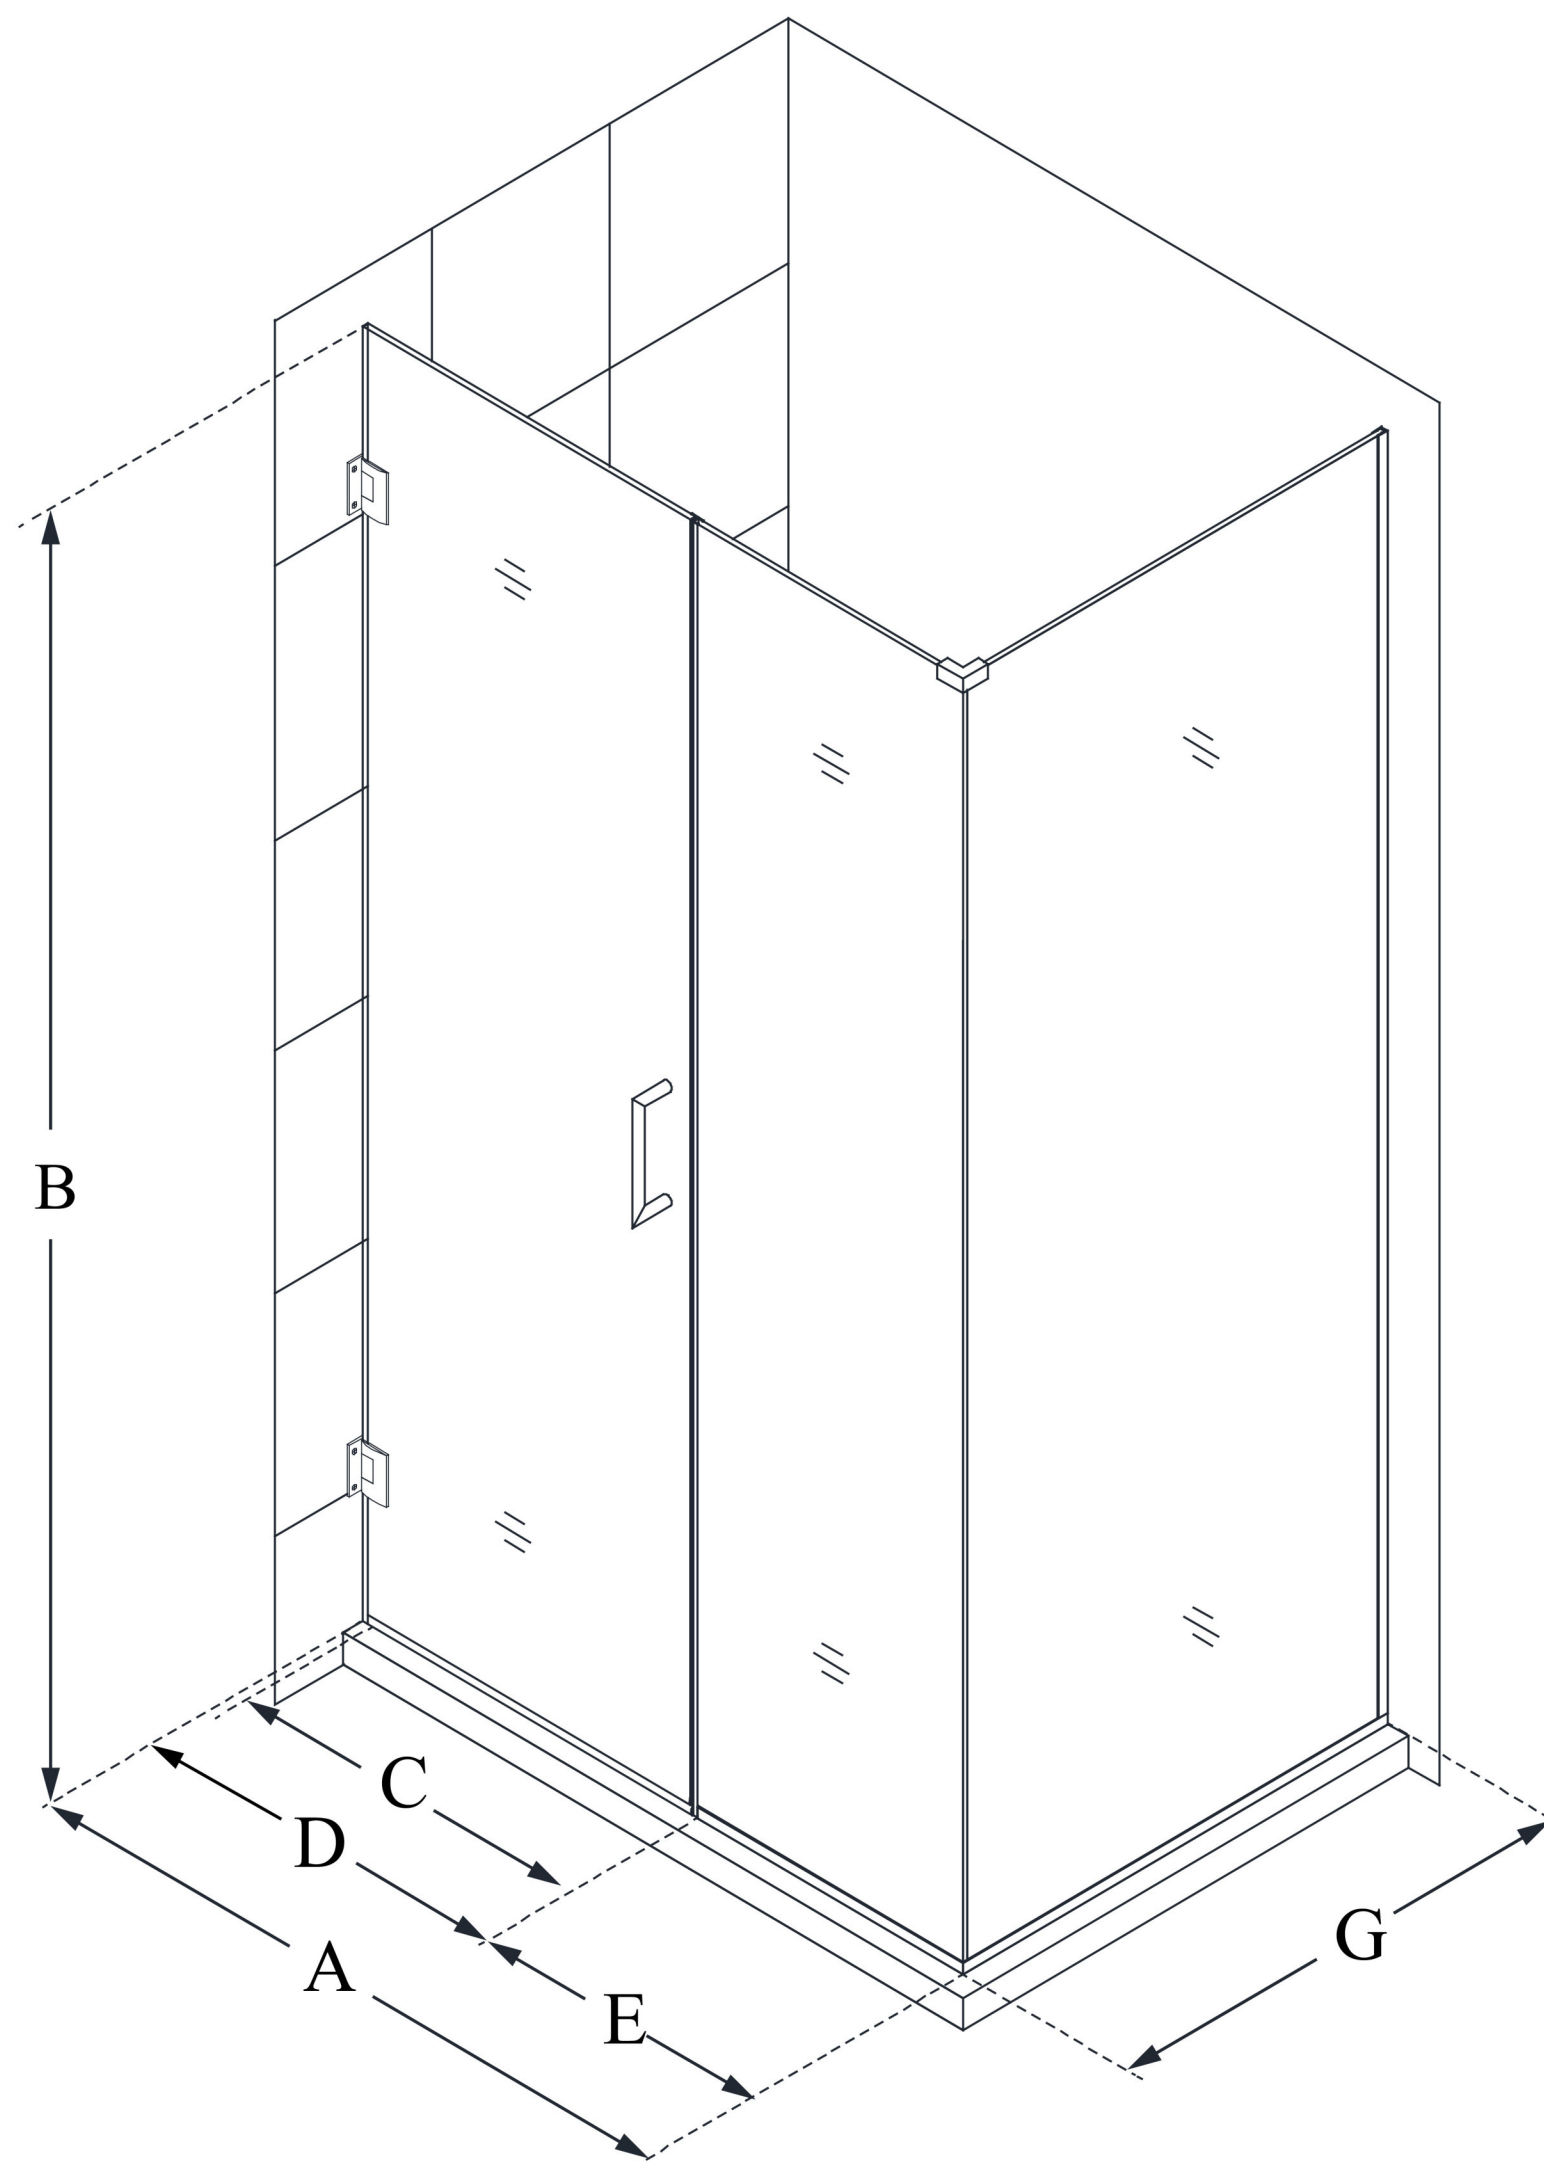

SHEN-24550300

UNIDOOR PLUS

DreamLine Unidoor Plus 55 in. W
x 30 3/8 in. D x 72 in. H Frameless
Hinged Shower Enclosure, Clear
Glass

SWING DOOR

CONFIGURATION DIMENSIONS:

A: 55 in.

MODEL WIDTH

B: 72 in.

MODEL HEIGHT

C: 24 in.

ACCESS WIDTH

D: 25 in.

DOOR WIDTH

E: 30 in.

INLINE PANEL WIDTH

G: 30 3/8 in.

RETURN PANEL WIDTH

DreamLine reserves the right to update or modify the hardware or materials pictured without prior notice for the purpose of product improvement and customer satisfaction.