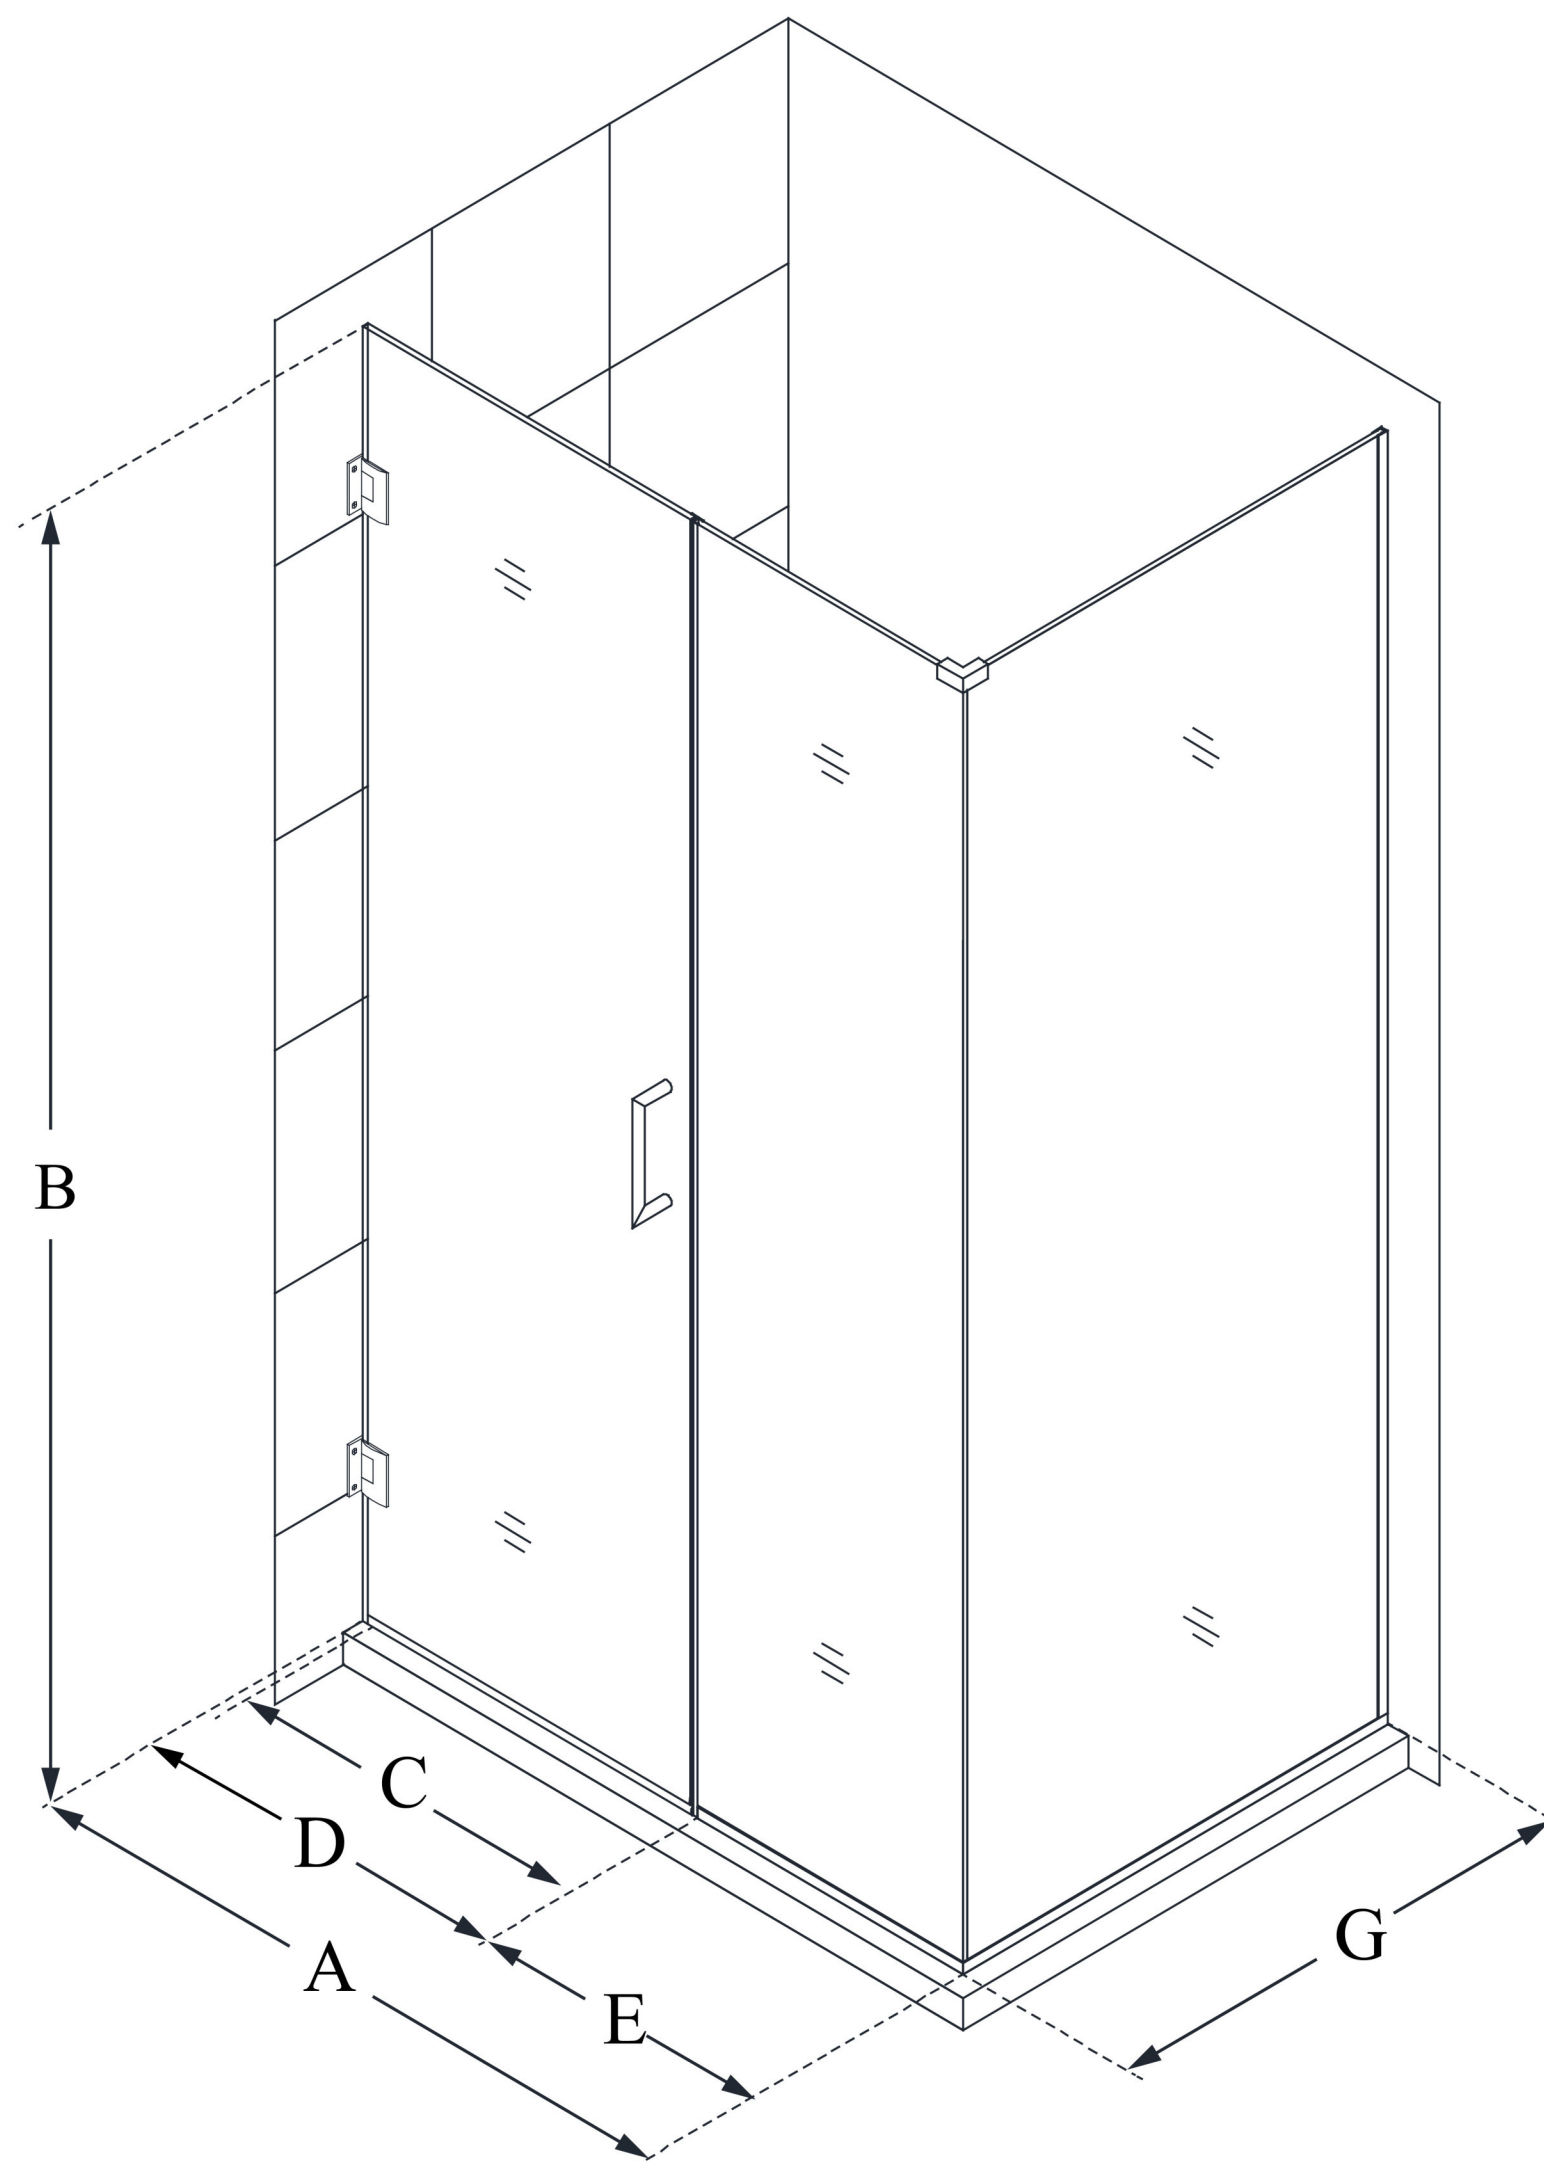

SHEN-24525340

UNIDOOR PLUS

DreamLine Unidoor Plus 52
1/2 in. W x 34 3/8 in. D x 72 in.
H Frameless Hinged Shower
Enclosure, Clear Glass

SWING DOOR

CONFIGURATION DIMENSIONS:

A: 52 1/2 in.

MODEL WIDTH

B: 72 in.

MODEL HEIGHT

C: 29 in.

ACCESS WIDTH

D: 30 in.

DOOR WIDTH

E: 22 1/2 in.

INLINE PANEL WIDTH

G: 34 3/8 in.

RETURN PANEL WIDTH

DreamLine reserves the right to update or modify the hardware or materials pictured without prior notice for the purpose of product improvement and customer satisfaction.