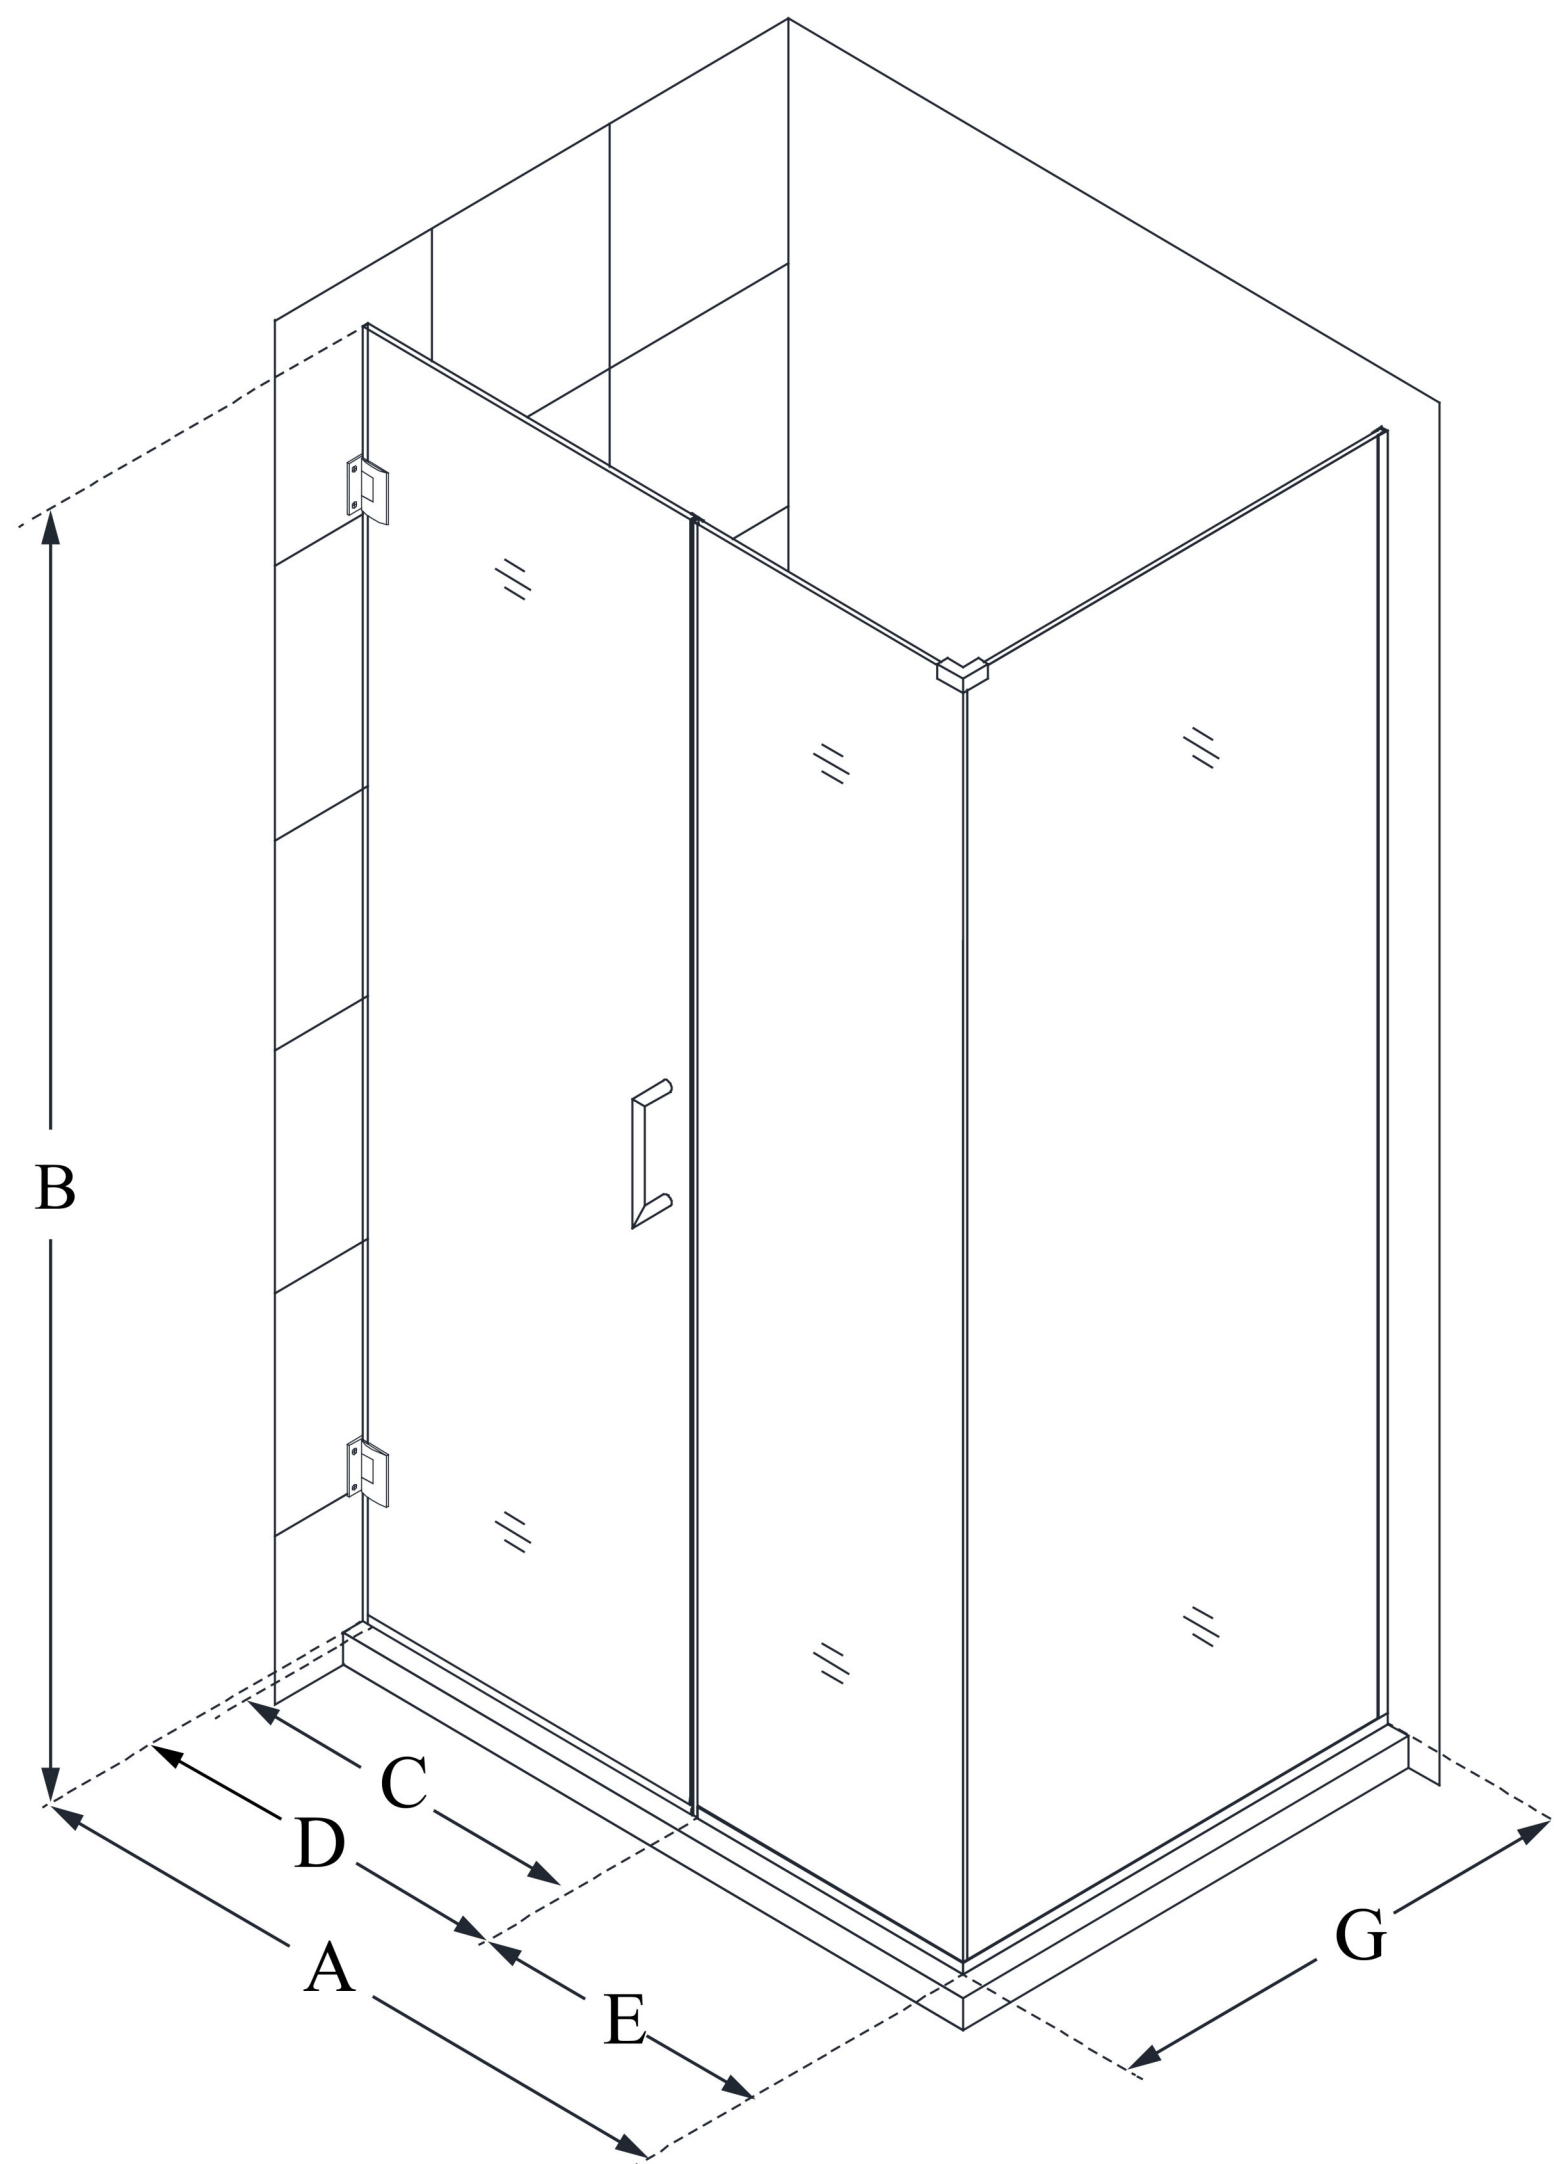

# UNIDOOR PLUS

DreamLine Unidoor Plus 52 in. W  
x 34 3/8 in. D x 72 in. H Frameless  
Hinged Shower Enclosure, Clear  
Glass

**SWING DOOR**

## CONFIGURATION DIMENSIONS:

**A: 52 in.**

MODEL WIDTH

**B: 72 in.**

MODEL HEIGHT

**C: 29 in.**

ACCESS WIDTH

**D: 30 in.**

DOOR WIDTH

**E: 22 in.**

INLINE PANEL WIDTH

**G: 34 3/8 in.**

RETURN PANEL WIDTH

DreamLine reserves the right to update or modify the hardware or materials pictured without prior notice for the purpose of product improvement and customer satisfaction.