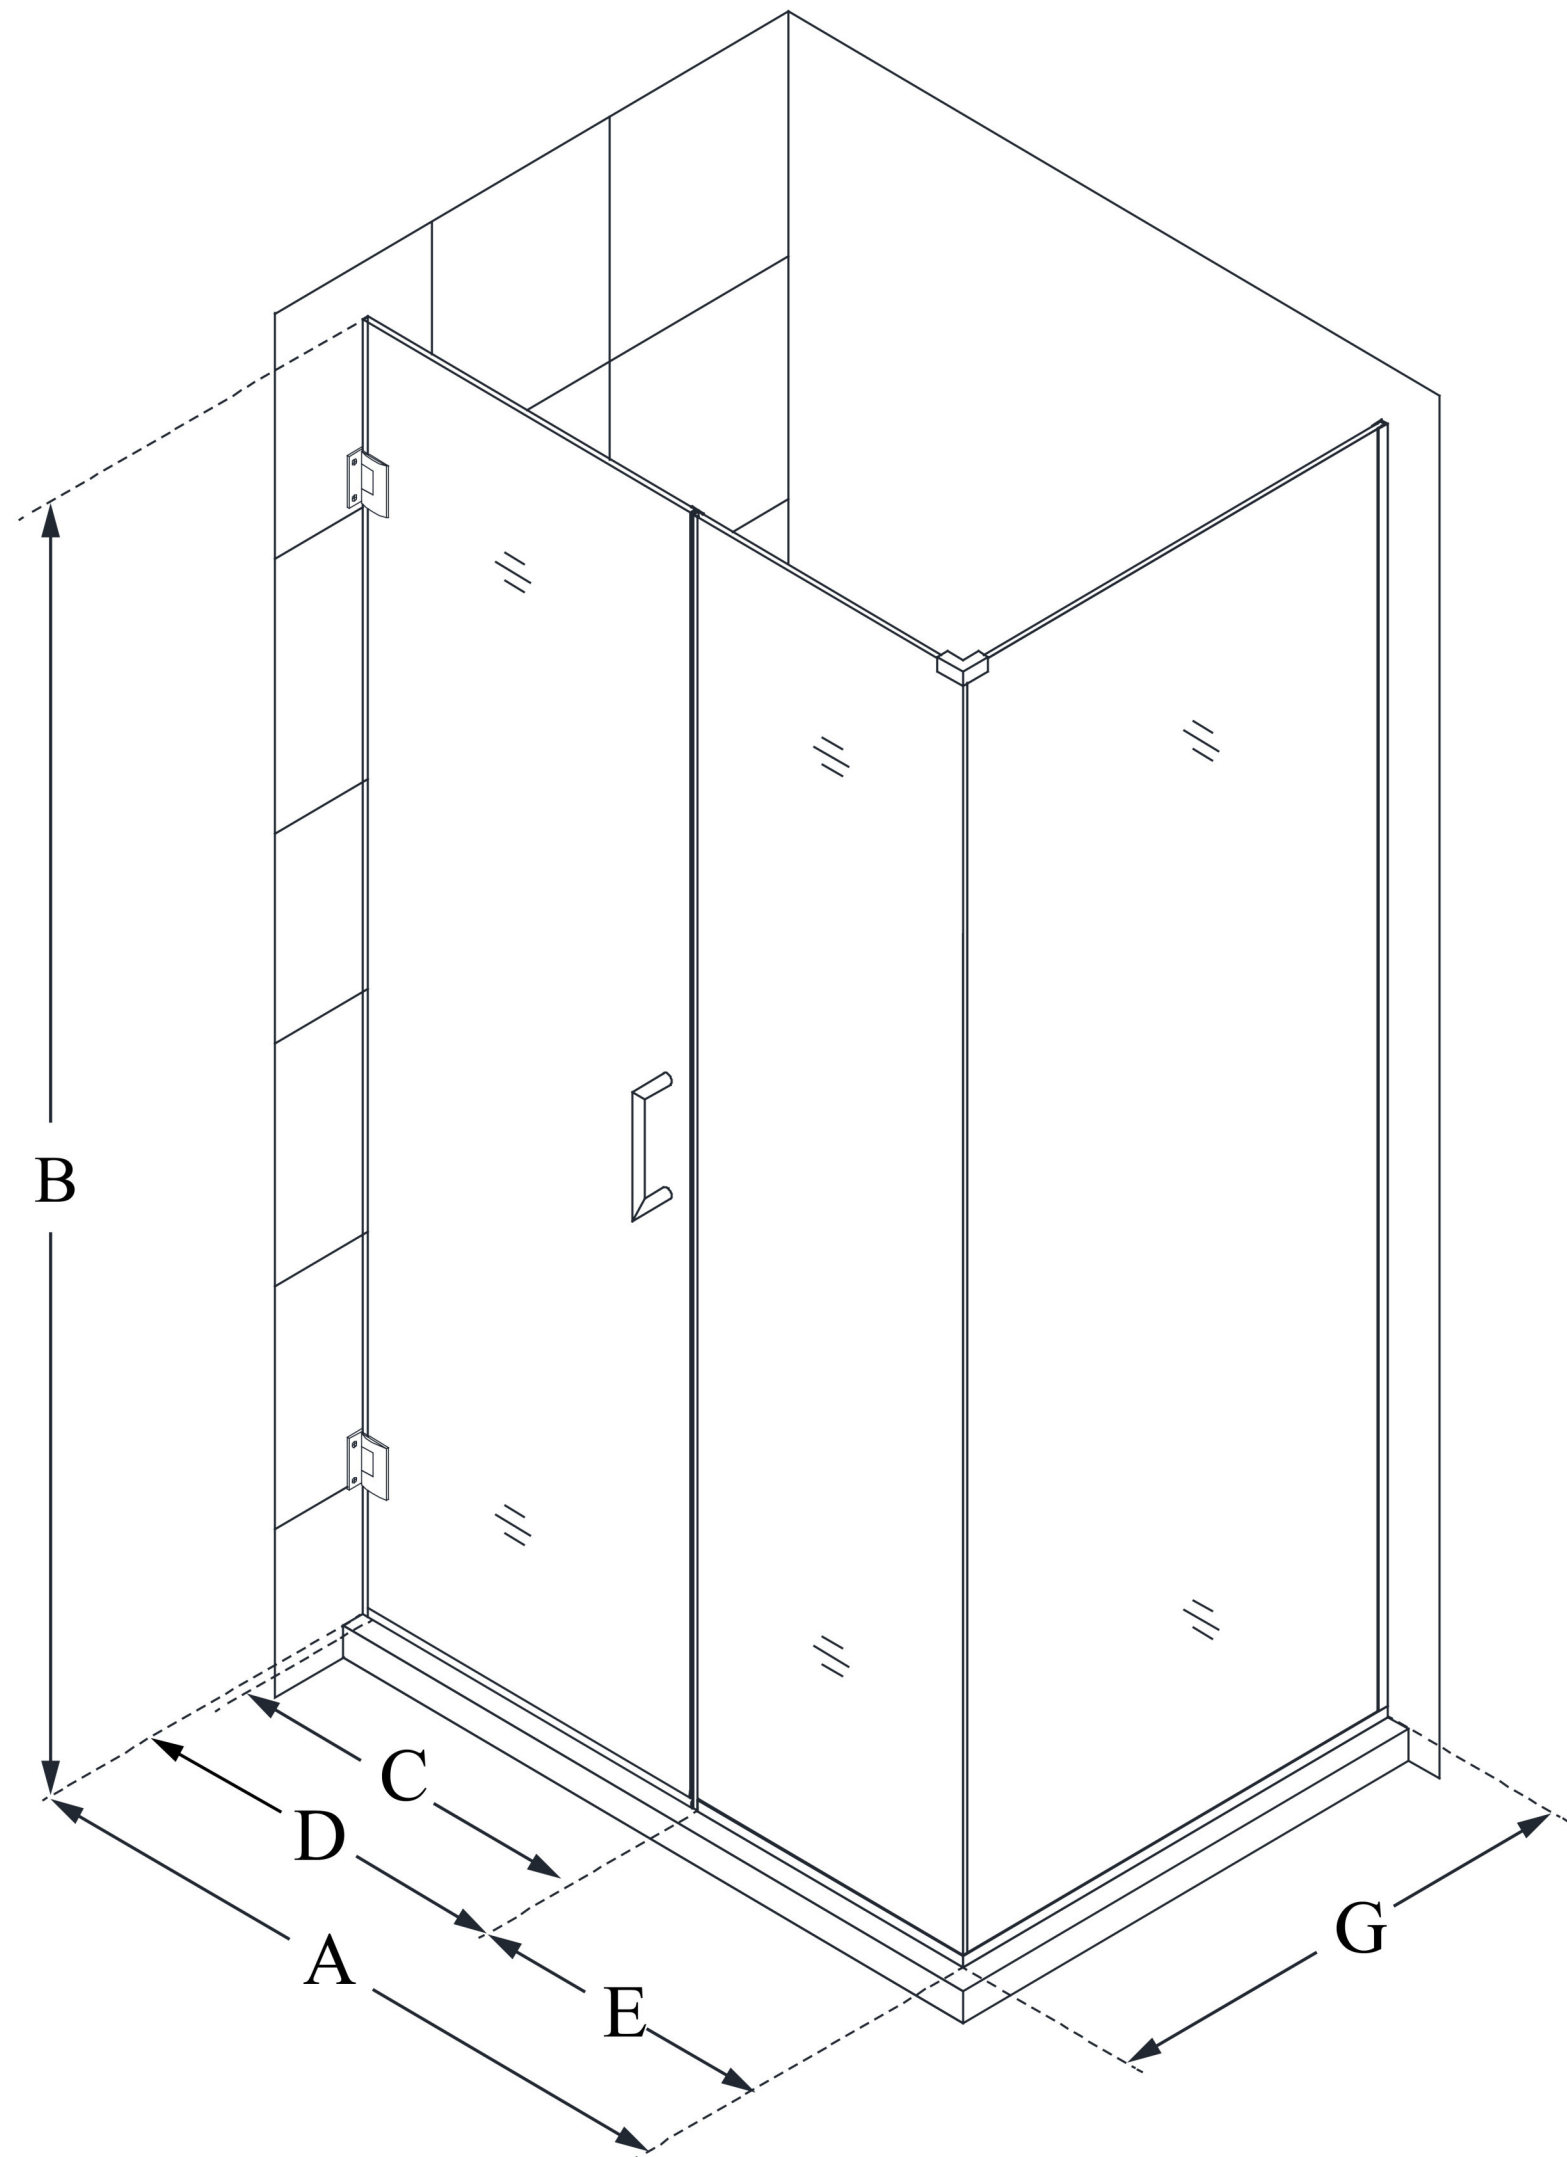

SHEN-24510340

UNIDOOR PLUS

DreamLine Unidoor Plus 51 in. W
x 34 3/8 in. D x 72 in. H Frameless
Hinged Shower Enclosure, Clear
Glass

SWING DOOR

CONFIGURATION DIMENSIONS:

A: 51 in.

MODEL WIDTH

B: 72 in.

MODEL HEIGHT

C: 28 in.

ACCESS WIDTH

D: 29 in.

DOOR WIDTH

E: 22 in.

INLINE PANEL WIDTH

G: 34 3/8 in.

RETURN PANEL WIDTH

DreamLine reserves the right to update or modify the hardware or materials pictured without prior notice for the purpose of product improvement and customer satisfaction.