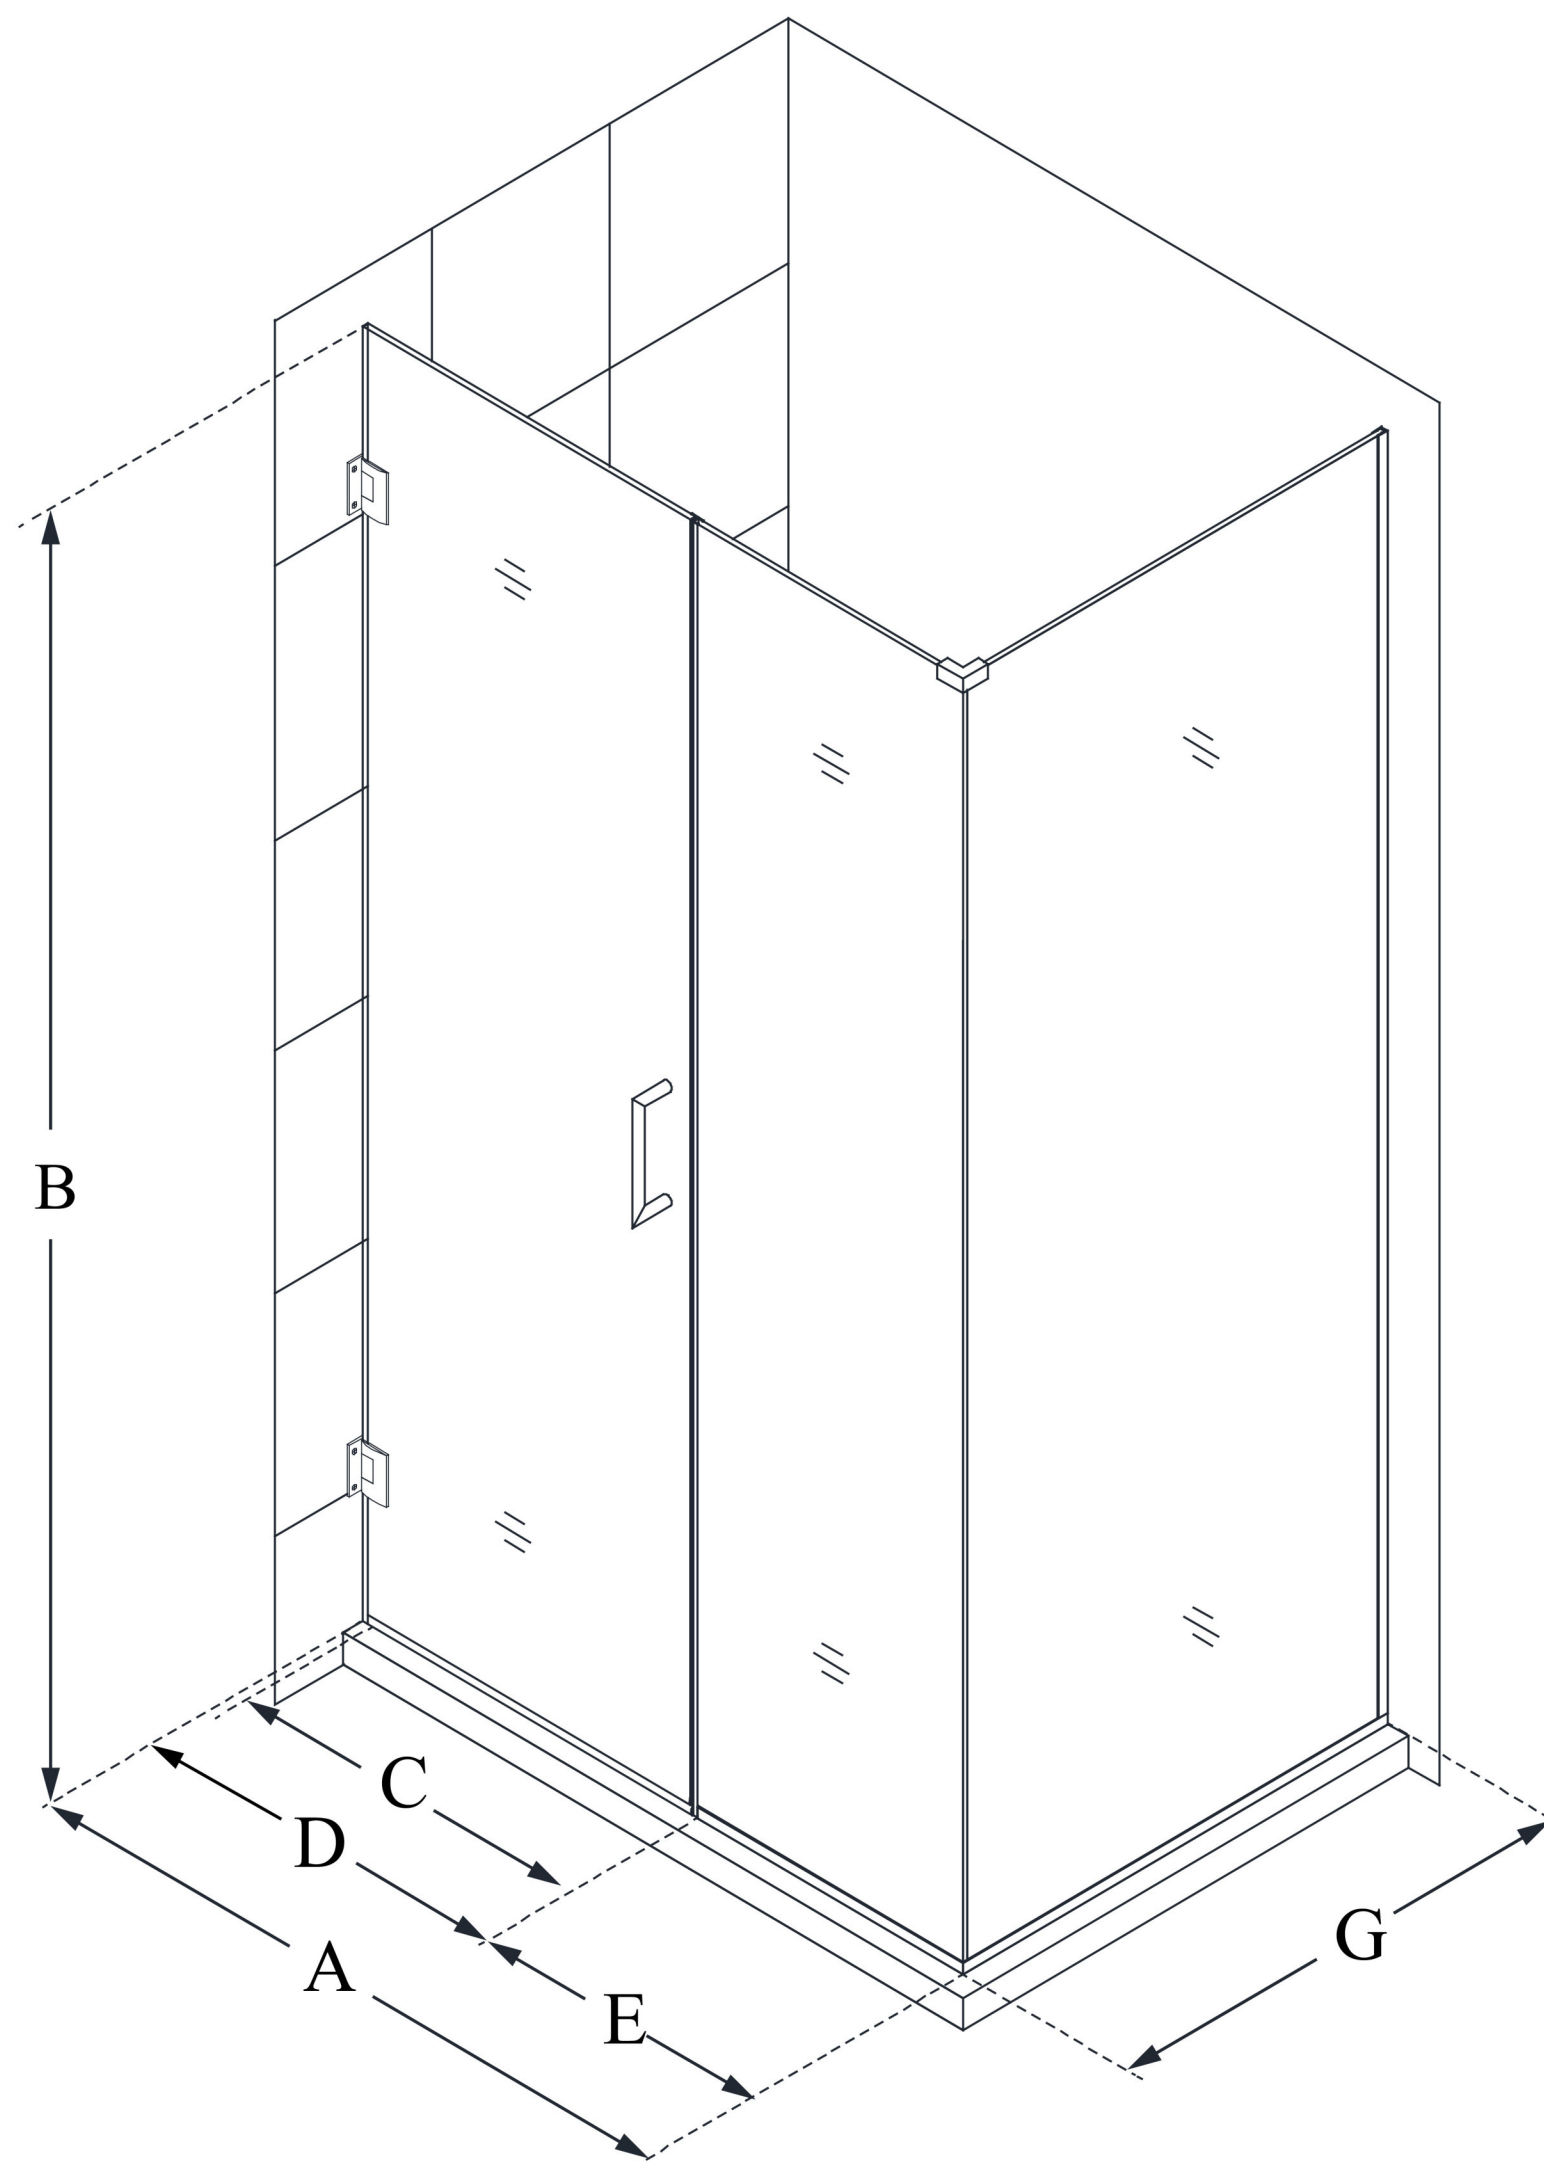

SHEN-24505340

UNIDOOR PLUS

DreamLine Unidoor Plus 50
1/2 in. W x 34 3/8 in. D x 72 in.
H Frameless Hinged Shower
Enclosure, Clear Glass

SWING DOOR

CONFIGURATION DIMENSIONS:

A: 50 1/2 in.

MODEL WIDTH

B: 72 in.

MODEL HEIGHT

C: 27 in.

ACCESS WIDTH

D: 28 in.

DOOR WIDTH

E: 22 1/2 in.

INLINE PANEL WIDTH

G: 34 3/8 in.

RETURN PANEL WIDTH

DreamLine reserves the right to update or modify the hardware or materials pictured without prior notice for the purpose of product improvement and customer satisfaction.