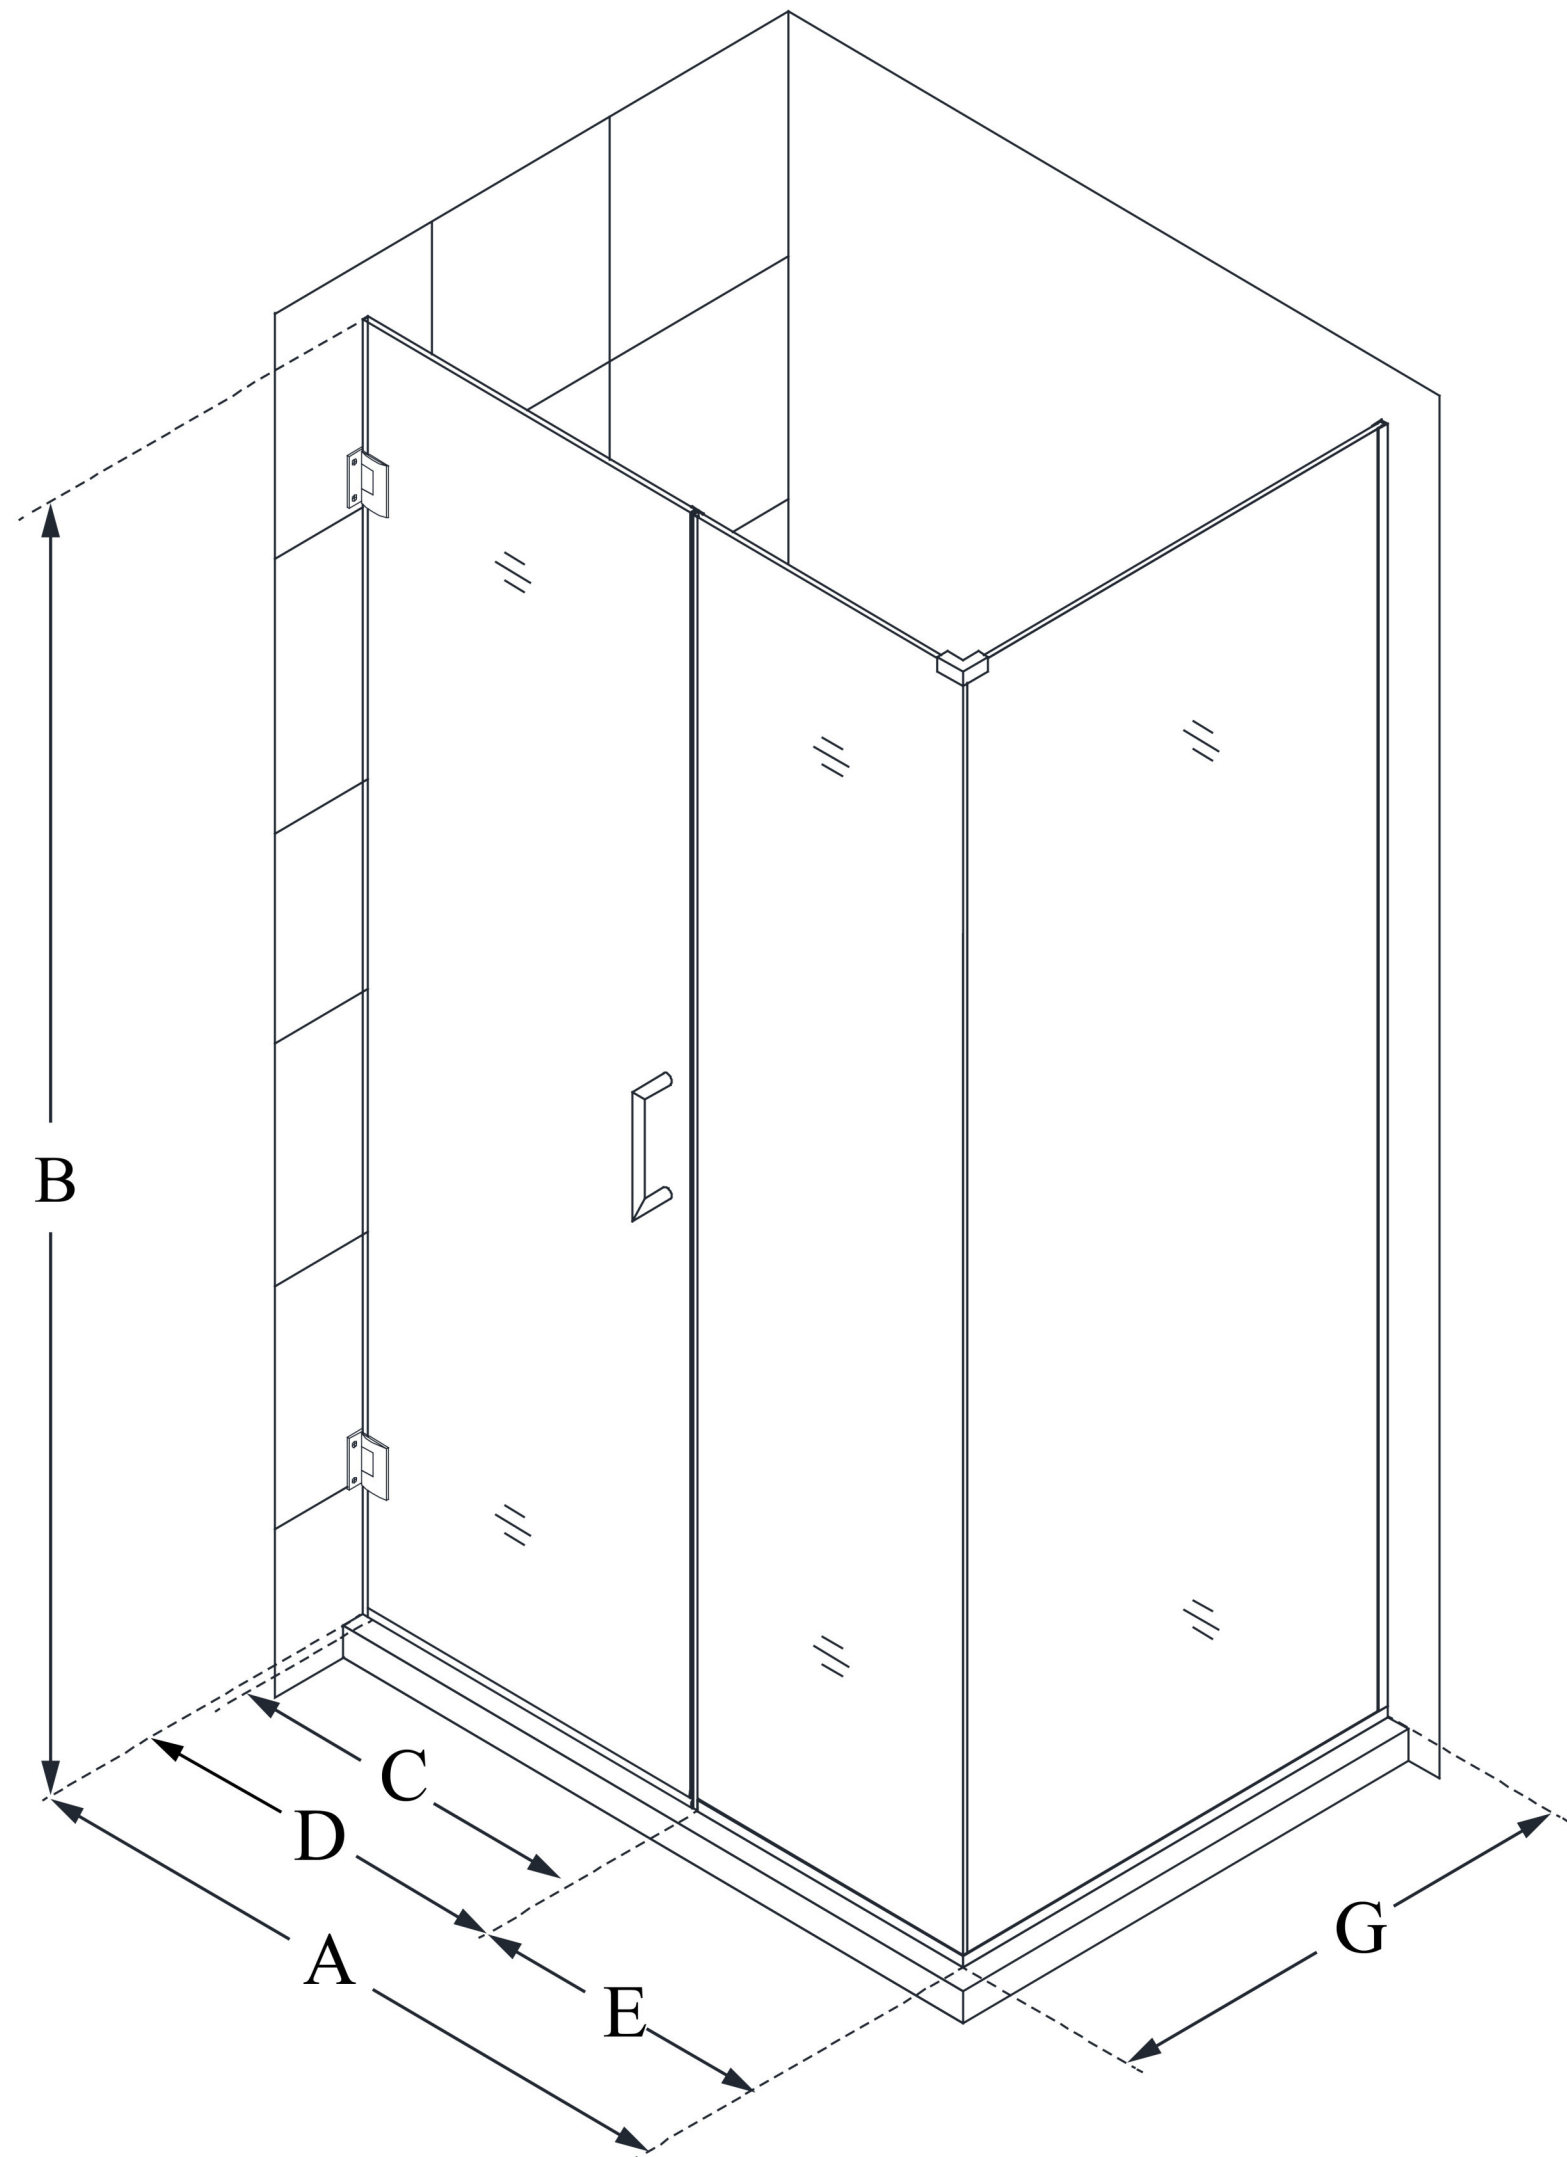

SHEN-24505300

UNIDOOR PLUS

DreamLine Unidoor Plus 50
1/2 in. W x 30 3/8 in. D x 72 in.
H Frameless Hinged Shower
Enclosure, Clear Glass

SWING DOOR

CONFIGURATION DIMENSIONS:

A: 50 1/2 in.

MODEL WIDTH

B: 72 in.

MODEL HEIGHT

C: 27 in.

ACCESS WIDTH

D: 28 in.

DOOR WIDTH

E: 22 1/2 in.

INLINE PANEL WIDTH

G: 30 3/8 in.

RETURN PANEL WIDTH

DreamLine reserves the right to update or modify the hardware or materials pictured without prior notice for the purpose of product improvement and customer satisfaction.