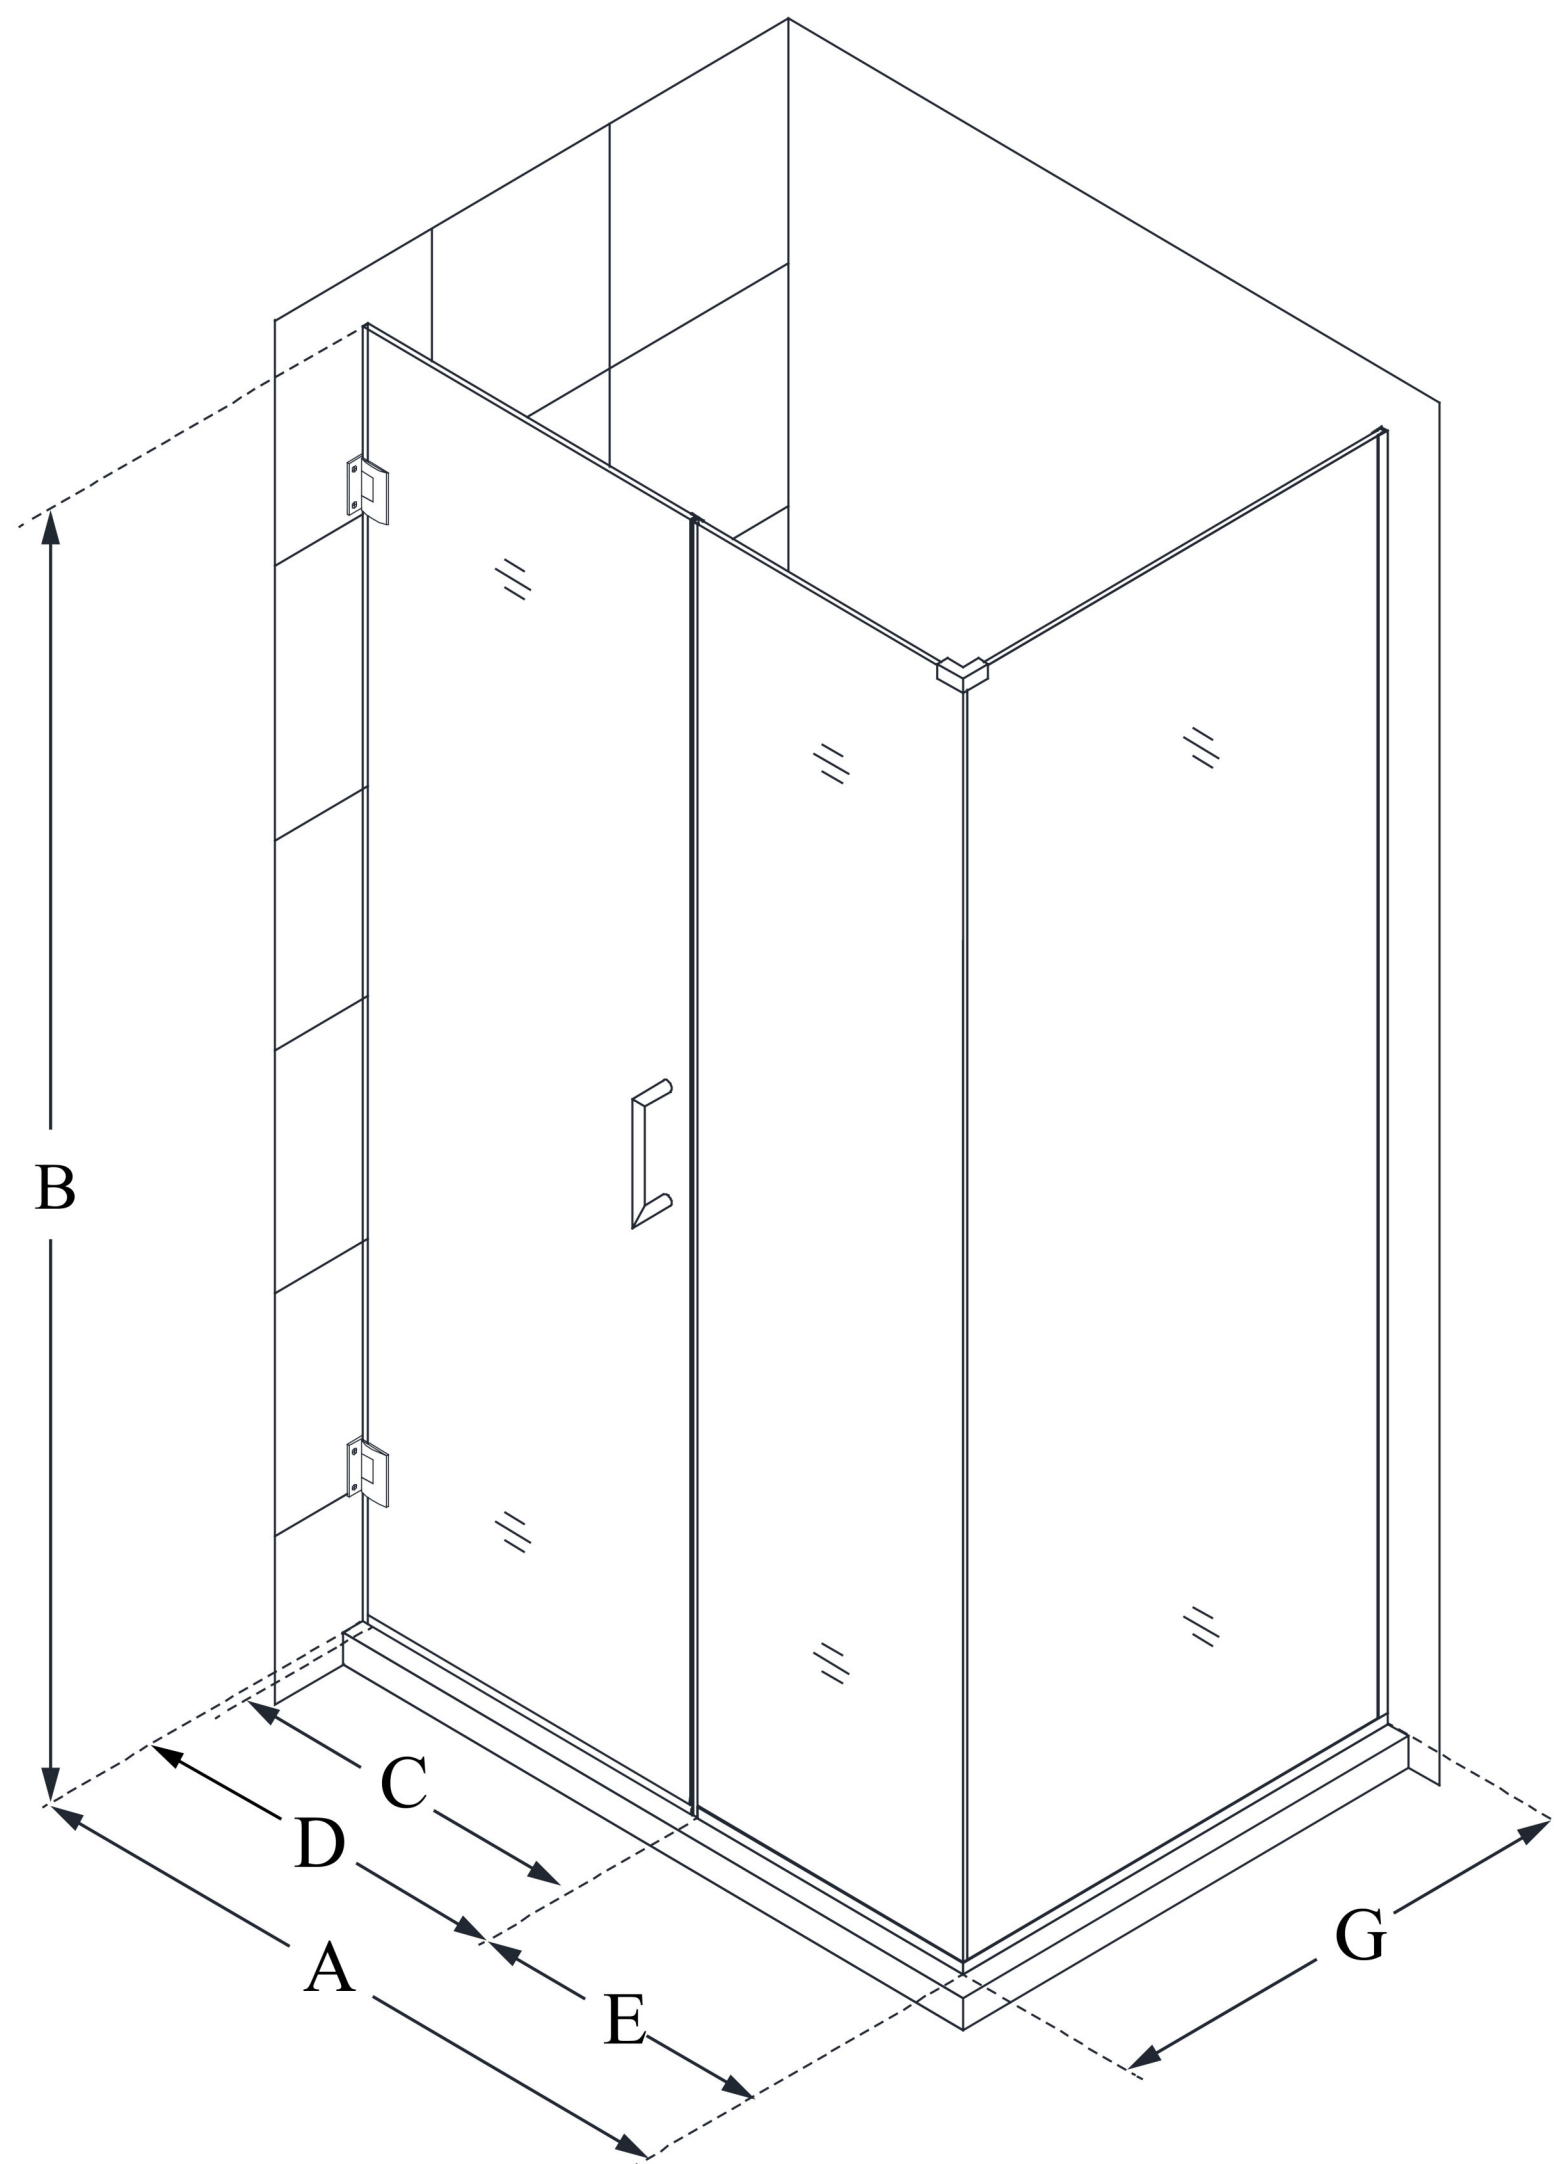

SHEN-24495300

UNIDOOR PLUS

DreamLine Unidoor Plus 49
1/2 in. W x 30 3/8 in. D x 72 in.
H Frameless Hinged Shower
Enclosure, Clear Glass

SWING DOOR

CONFIGURATION DIMENSIONS:

A: 49 1/2 in.

MODEL WIDTH

B: 72 in.

MODEL HEIGHT

C: 26 in.

ACCESS WIDTH

D: 27 in.

DOOR WIDTH

E: 22 1/2 in.

INLINE PANEL WIDTH

G: 30 3/8 in.

RETURN PANEL WIDTH

DreamLine reserves the right to update or modify the hardware or materials pictured without prior notice for the purpose of product improvement and customer satisfaction.