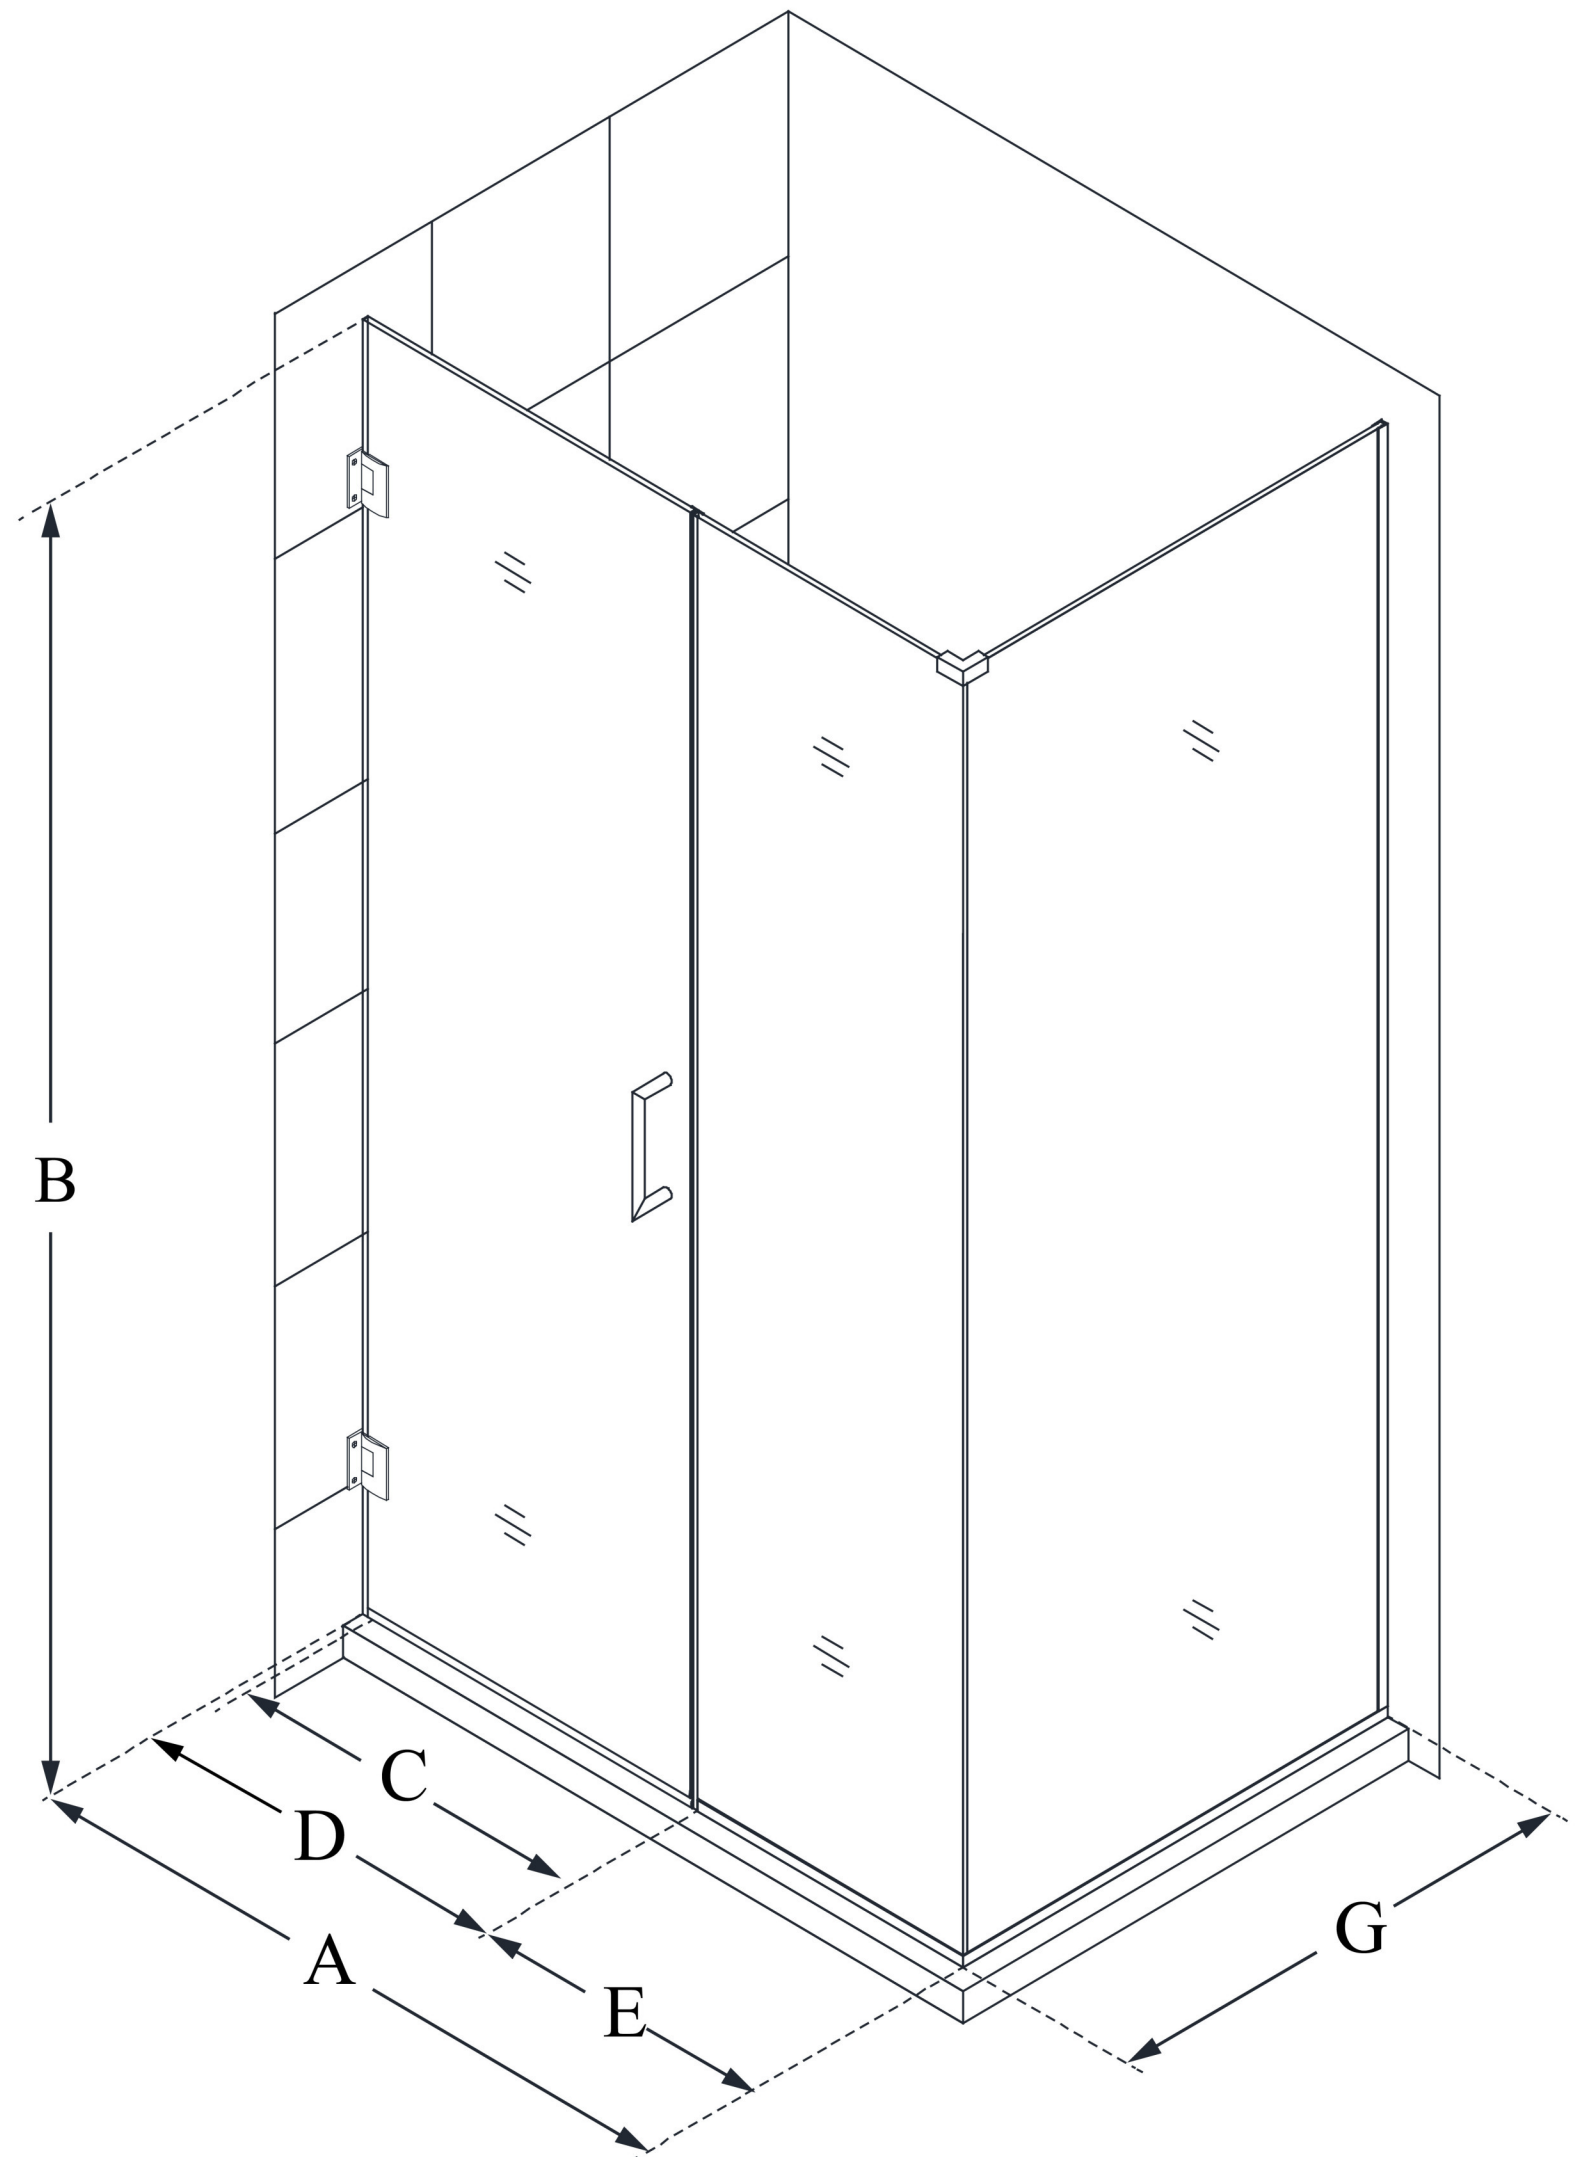

# UNIDOOR PLUS

DreamLine Unidoor Plus 48  
1/2 in. W x 30 3/8 in. D x 72 in.  
H Frameless Hinged Shower  
Enclosure, Clear Glass

**SWING DOOR**

## CONFIGURATION DIMENSIONS:

**A: 48 1/2 in.**

MODEL WIDTH

**B: 72 in.**

MODEL HEIGHT

**C: 25 in.**

ACCESS WIDTH

**D: 26 in.**

DOOR WIDTH

**E: 22 1/2 in.**

INLINE PANEL WIDTH

**G: 30 3/8 in.**

RETURN PANEL WIDTH

DreamLine reserves the right to update or modify the hardware or materials pictured without prior notice for the purpose of product improvement and customer satisfaction.