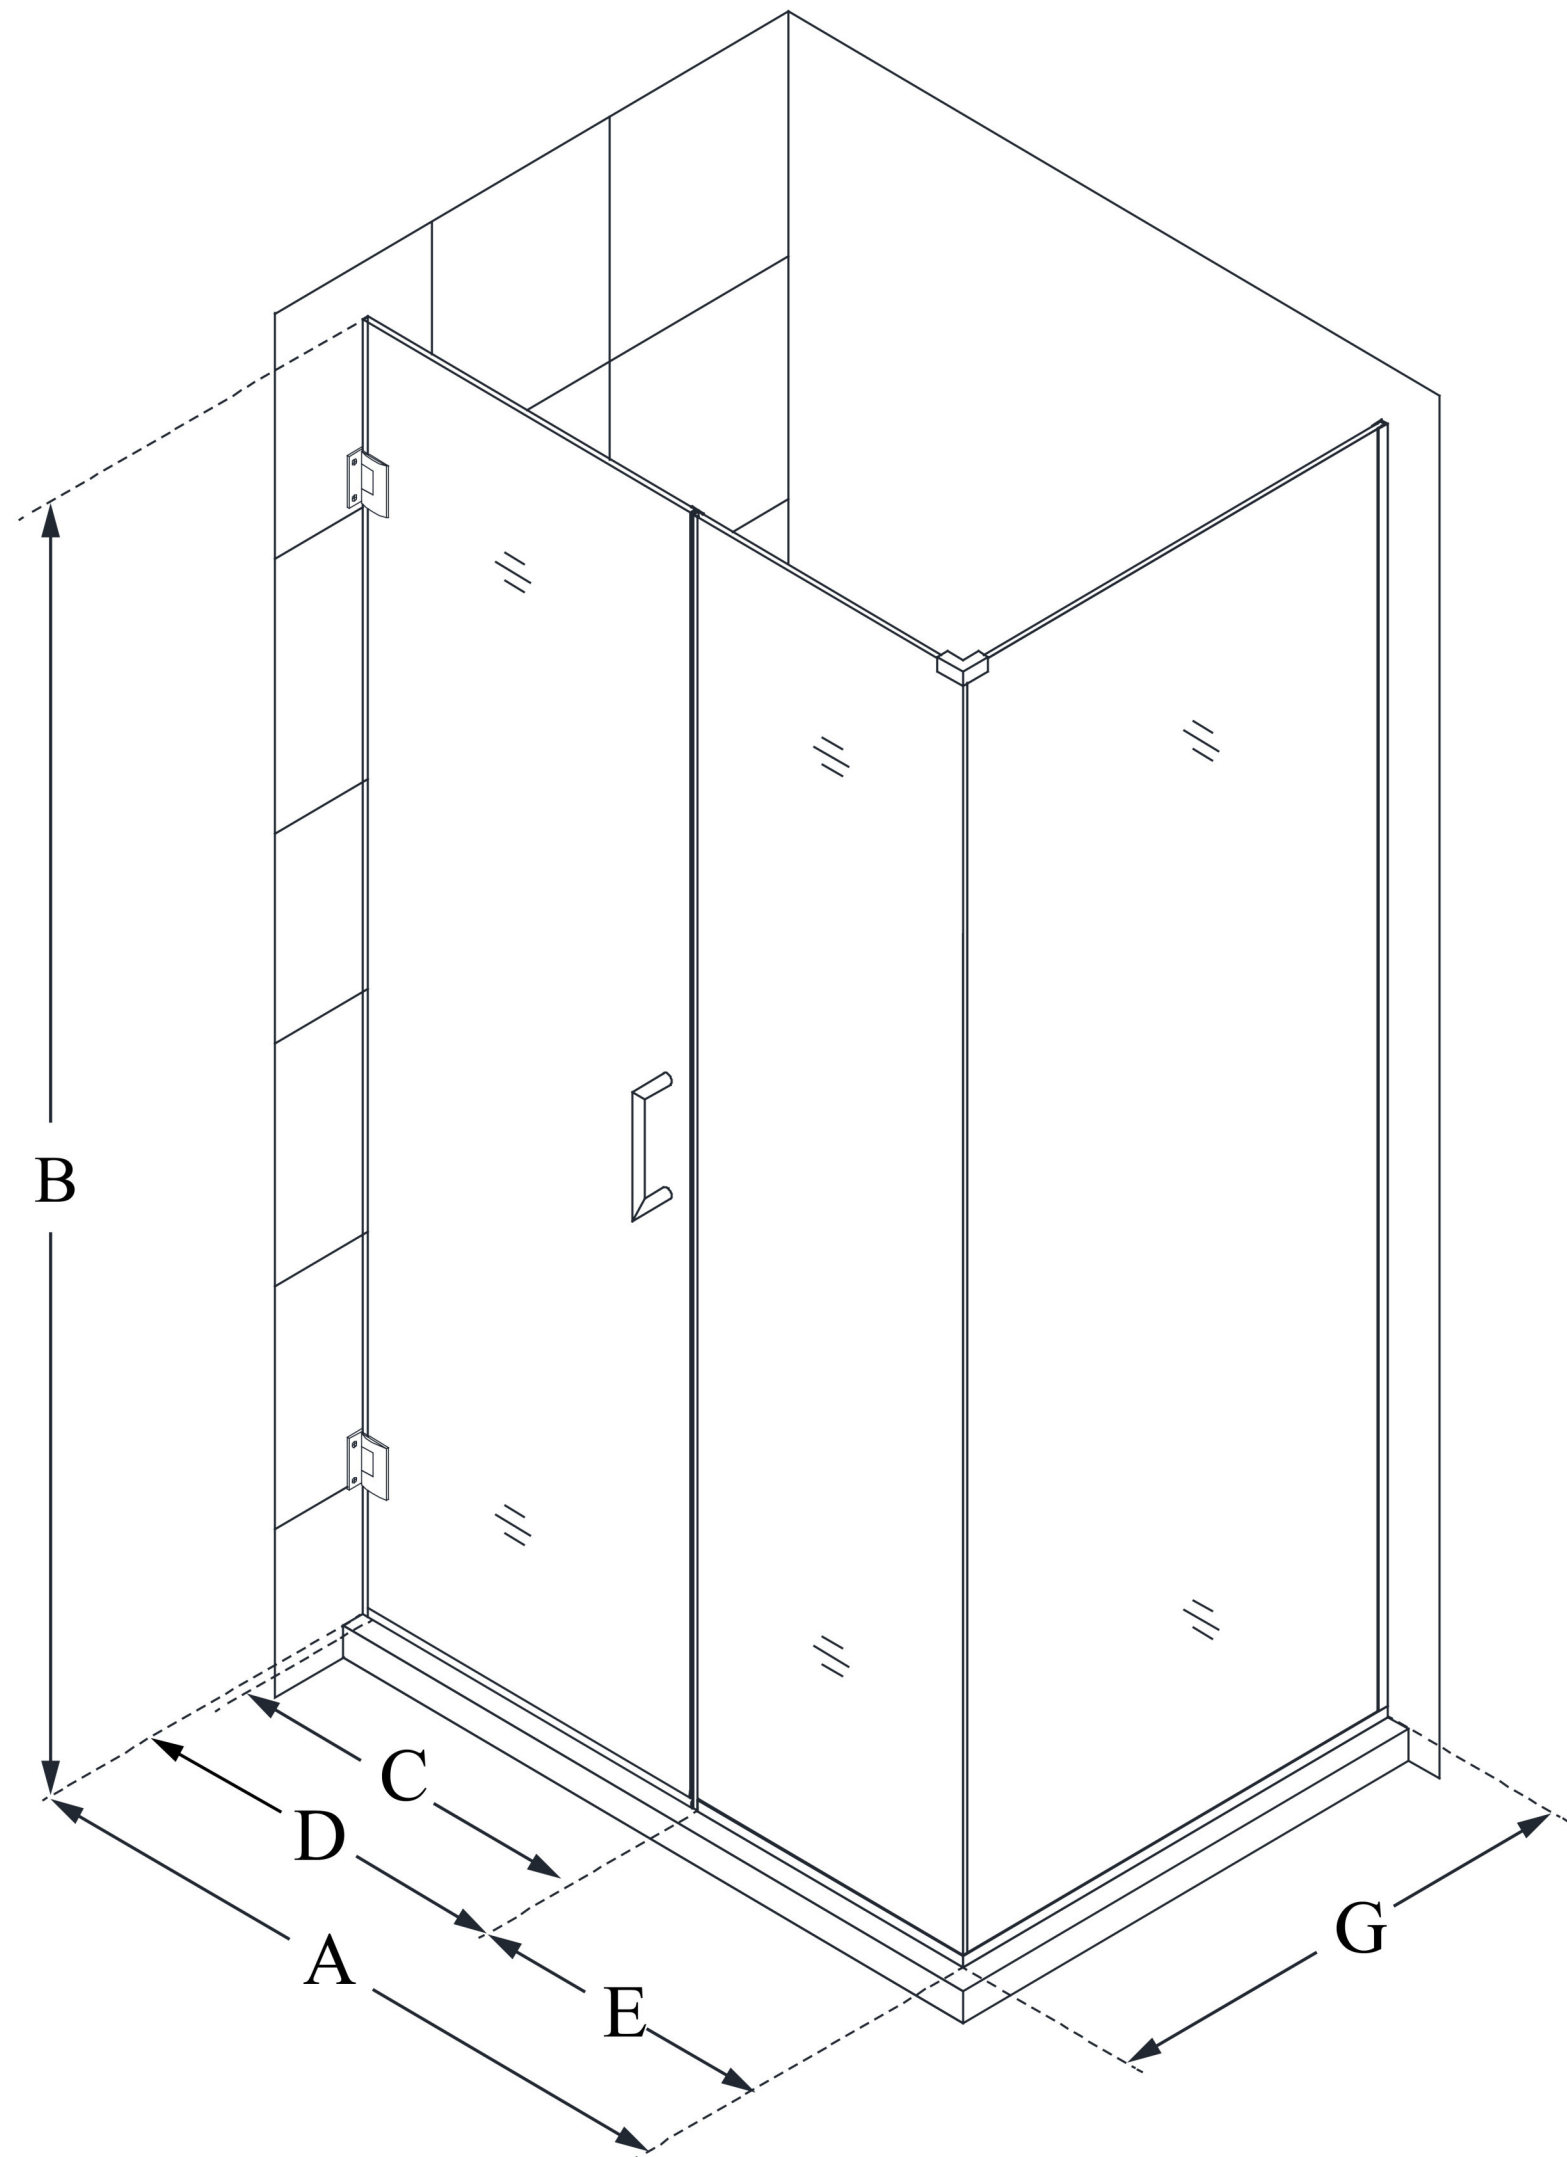

SHEN-24475340

UNIDOOR PLUS

DreamLine Unidoor Plus 47
1/2 in. W x 34 3/8 in. D x 72 in.
H Frameless Hinged Shower
Enclosure, Clear Glass

SWING DOOR

CONFIGURATION DIMENSIONS:

A: 47 1/2 in.

MODEL WIDTH

B: 72 in.

MODEL HEIGHT

C: 24 in.

ACCESS WIDTH

D: 25 in.

DOOR WIDTH

E: 22 1/2 in.

INLINE PANEL WIDTH

G: 34 3/8 in.

RETURN PANEL WIDTH

DreamLine reserves the right to update or modify the hardware or materials pictured without prior notice for the purpose of product improvement and customer satisfaction.