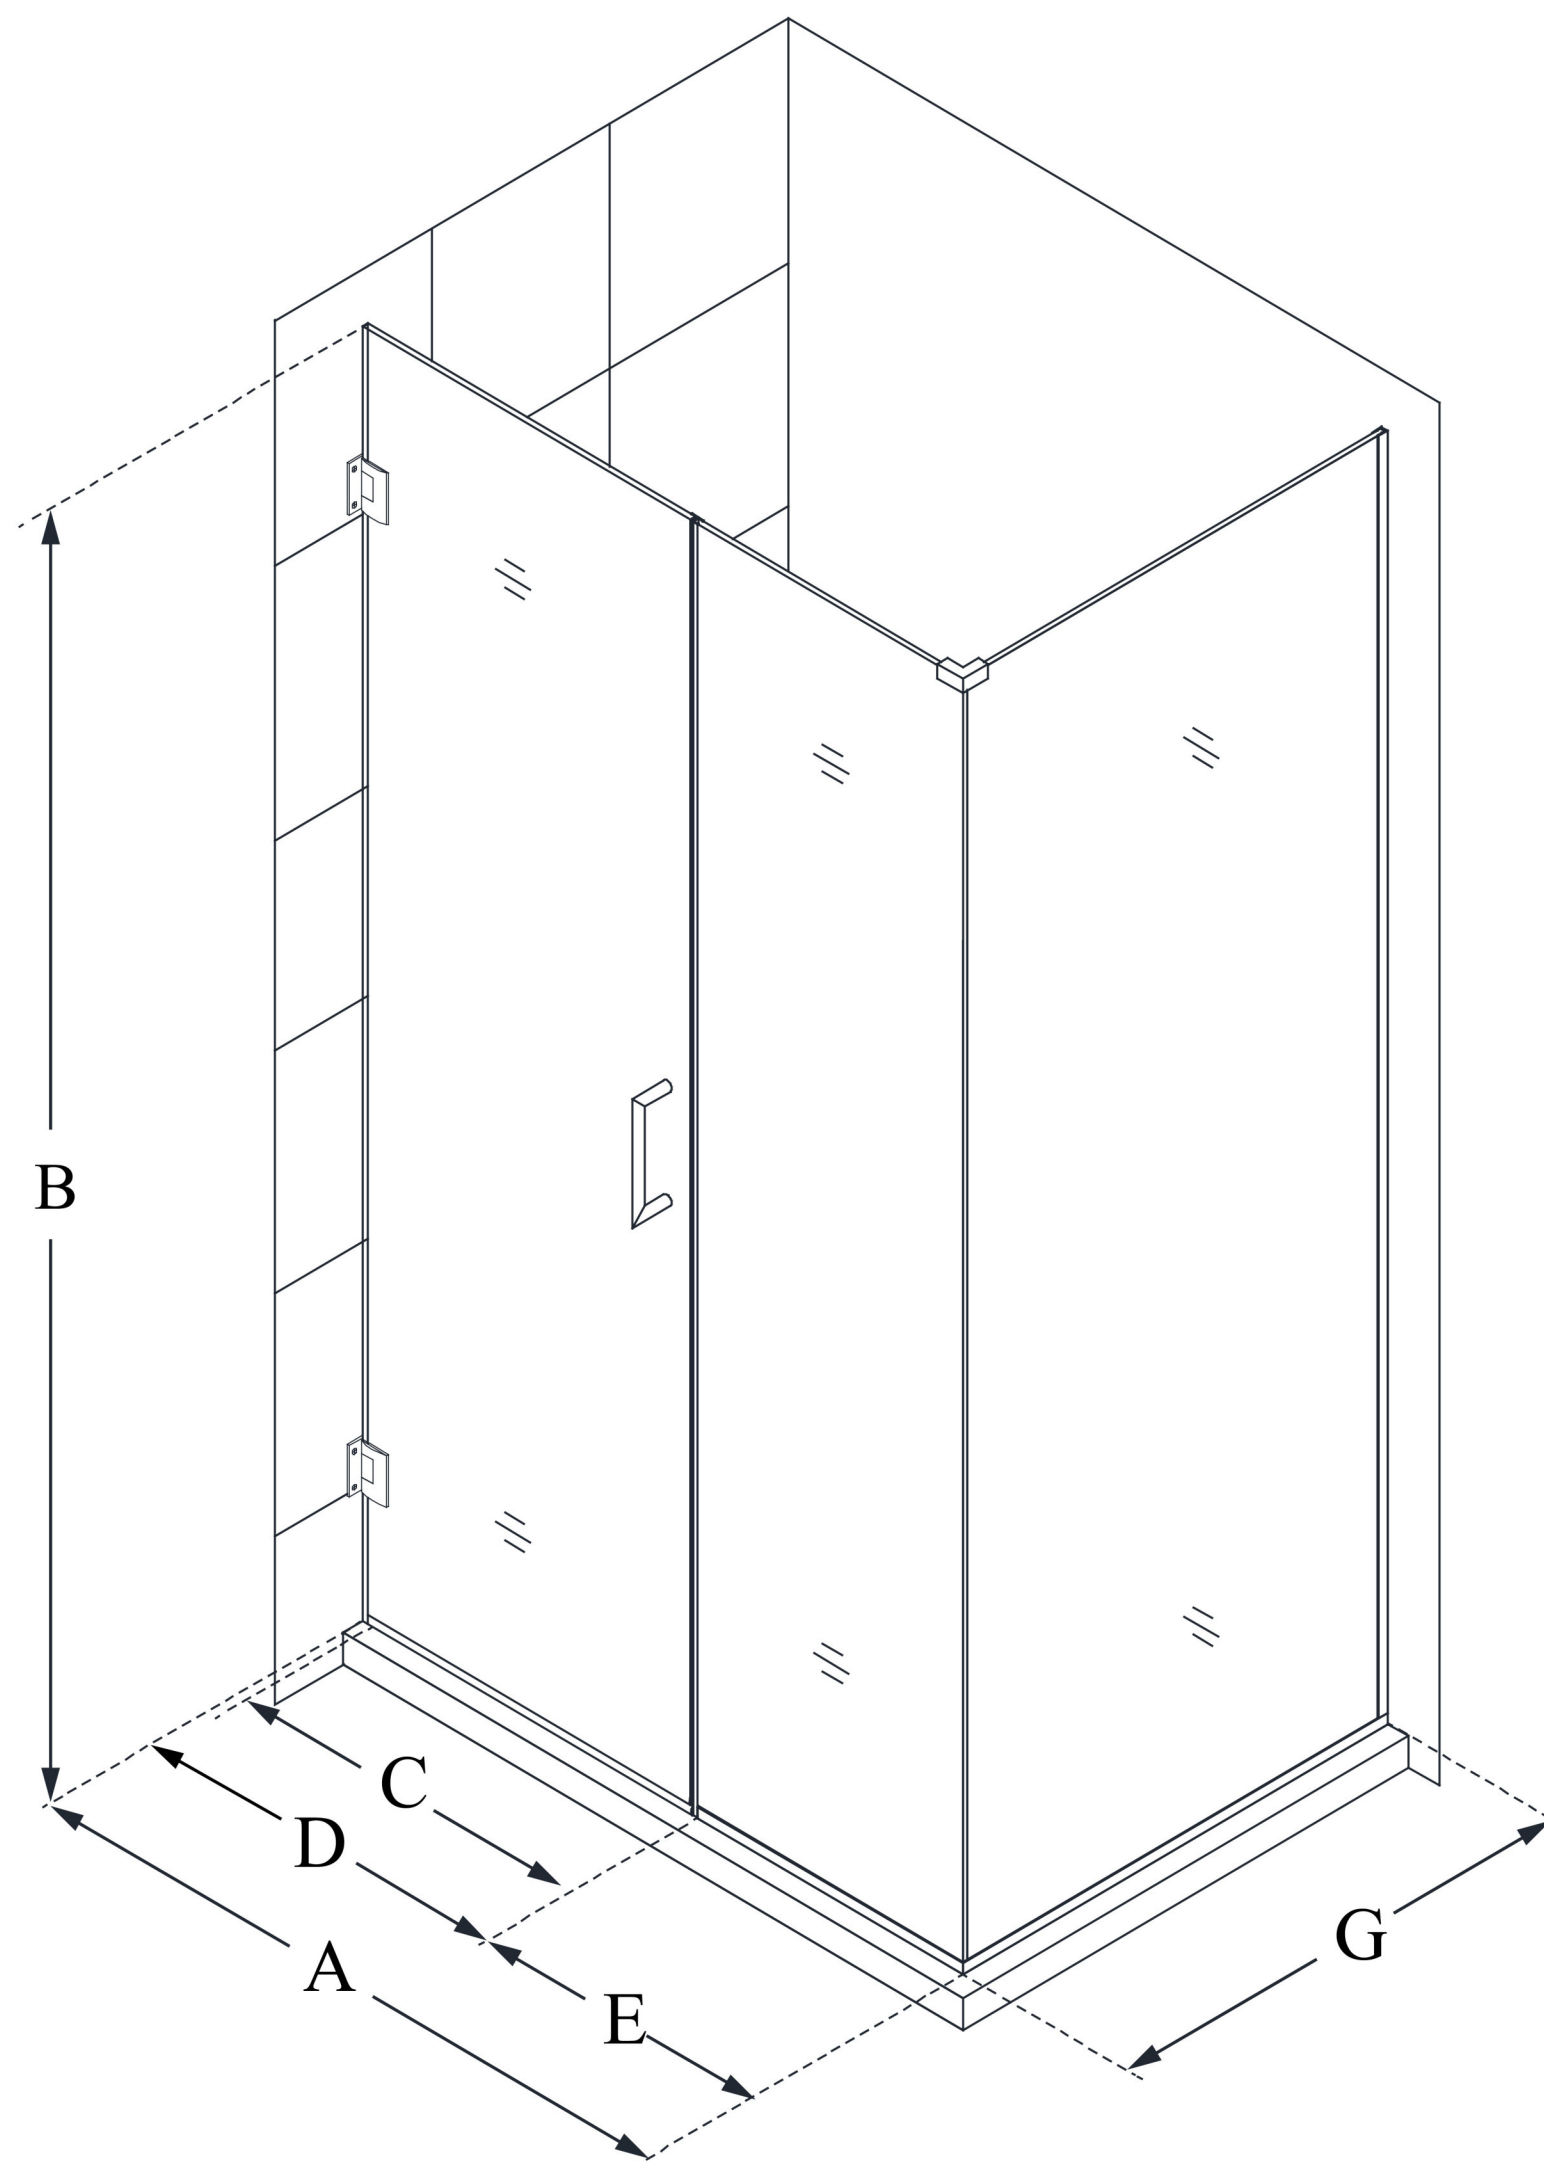

# UNIDOOR PLUS

DreamLine Unidoor Plus 46  
1/2 in. W x 34 3/8 in. D x 72 in.  
H Frameless Hinged Shower  
Enclosure, Clear Glass

**SWING DOOR**

## CONFIGURATION DIMENSIONS:

**A: 46 1/2 in.**

MODEL WIDTH

**B: 72 in.**

MODEL HEIGHT

**C: 23 in.**

ACCESS WIDTH

**D: 24 in.**

DOOR WIDTH

**E: 22 1/2 in.**

INLINE PANEL WIDTH

**G: 34 3/8 in.**

RETURN PANEL WIDTH

DreamLine reserves the right to update or modify the hardware or materials pictured without prior notice for the purpose of product improvement and customer satisfaction.