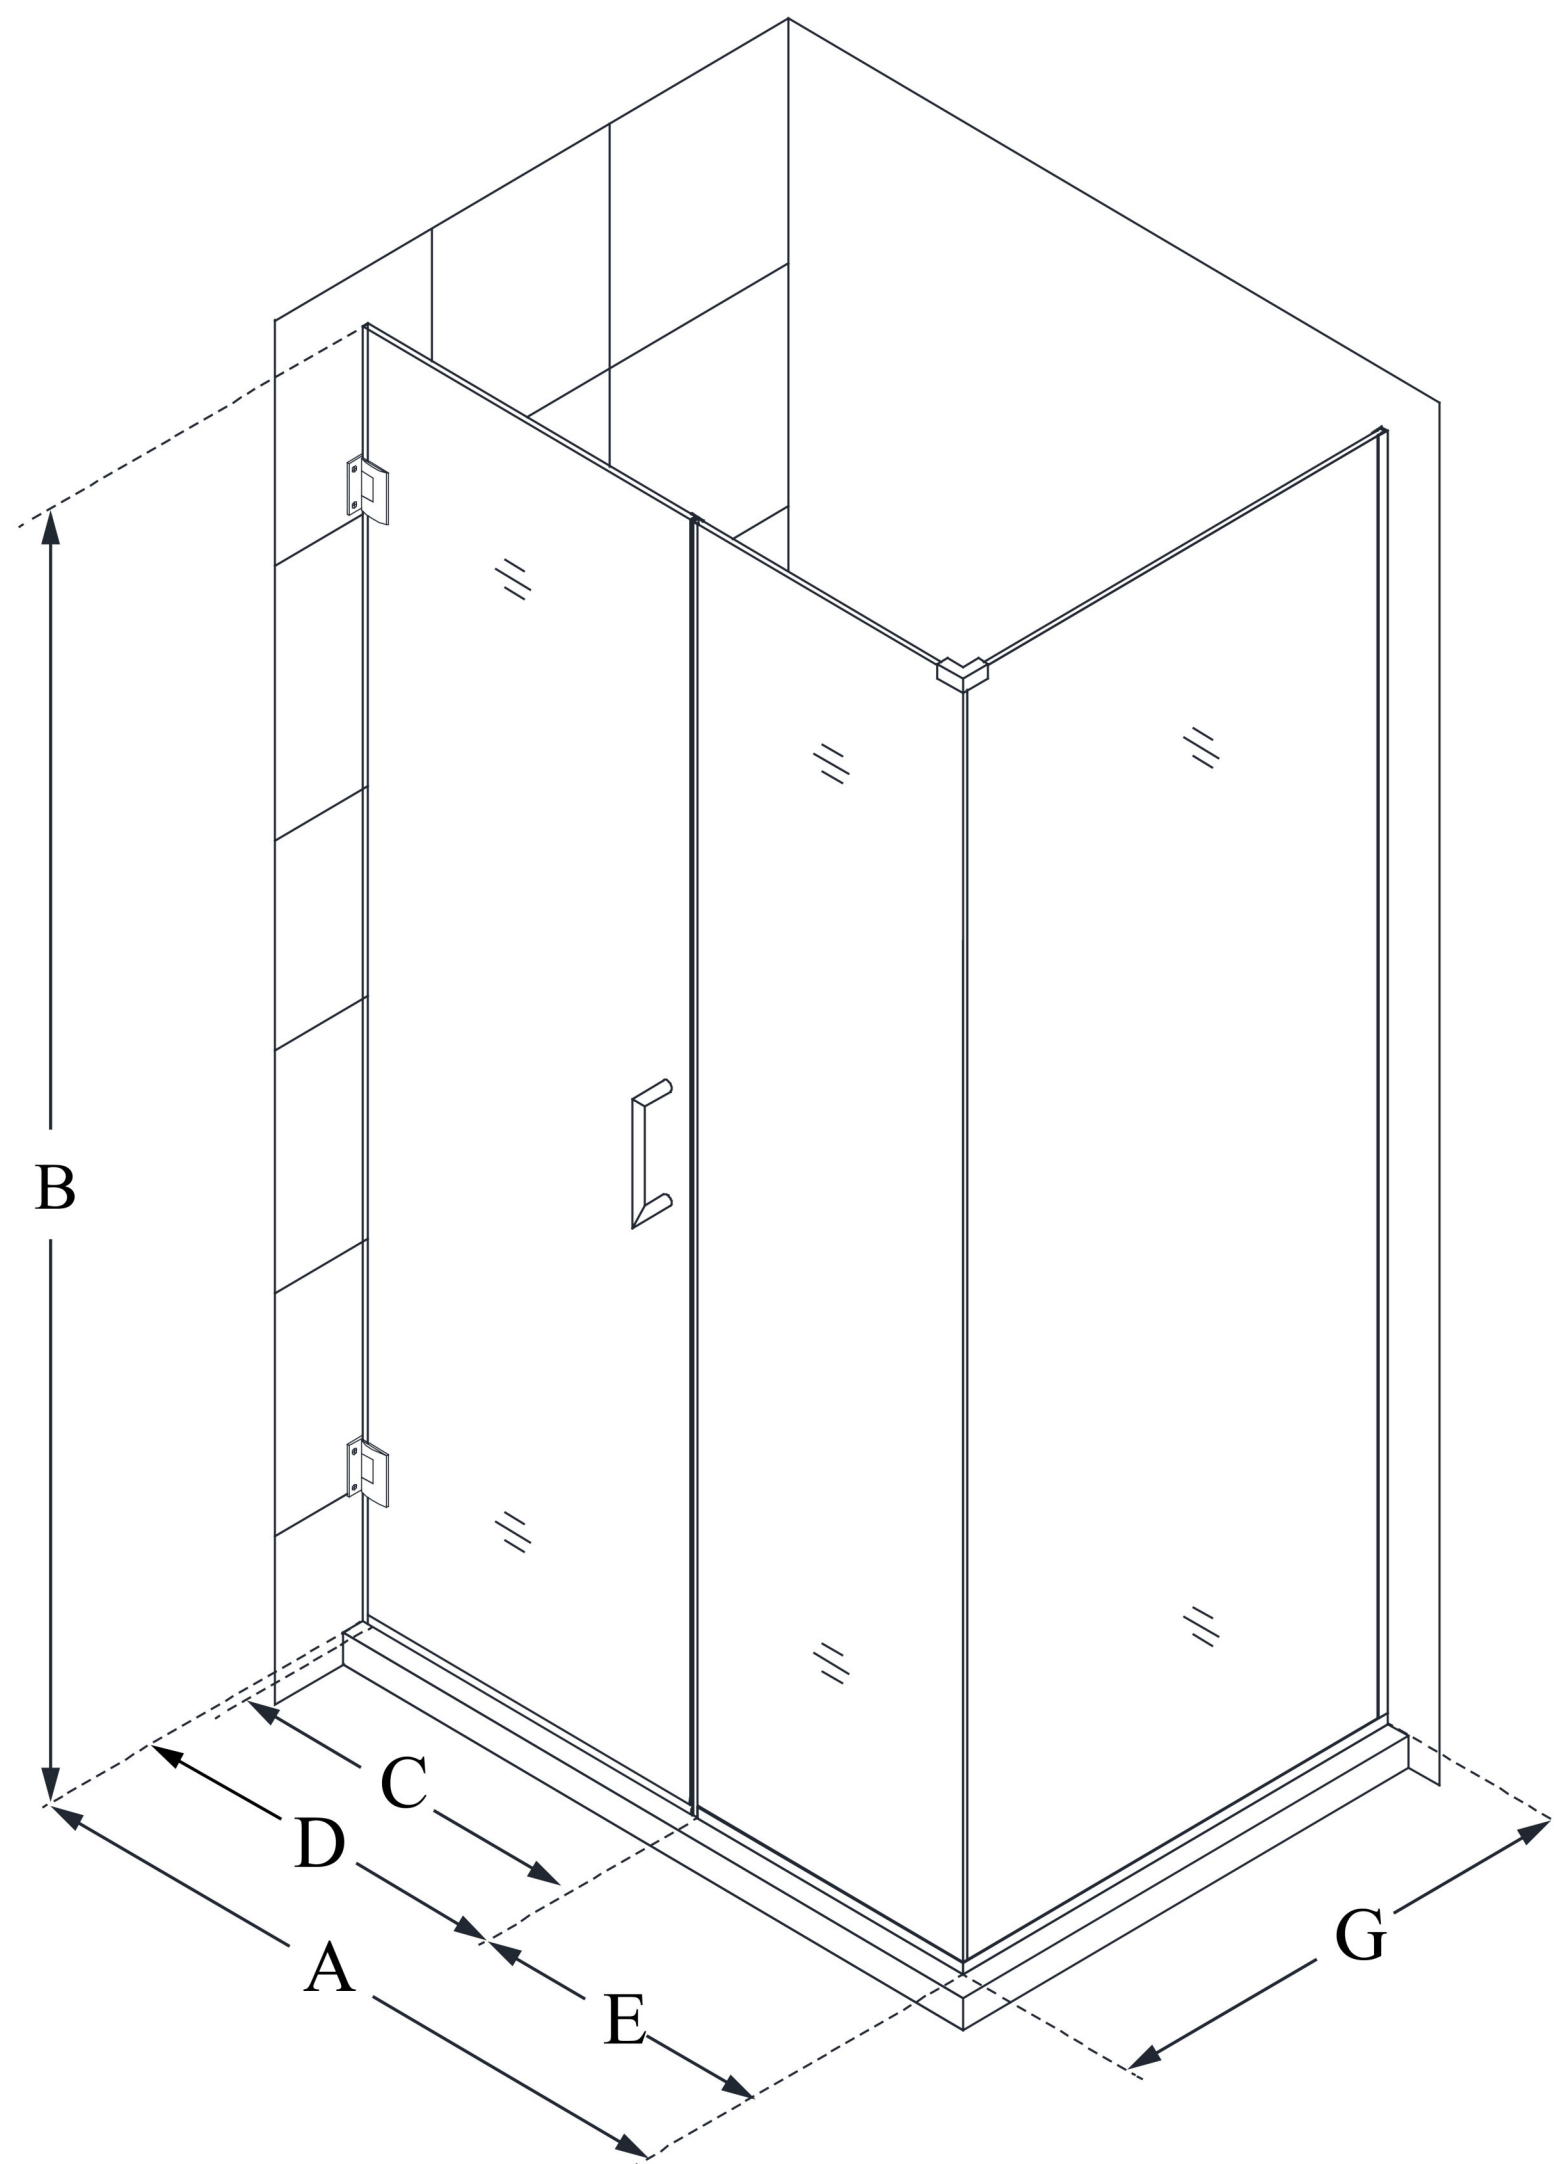

# UNIDOOR PLUS

DreamLine Unidoor Plus 46 in. W  
x 34 3/8 in. D x 72 in. H Frameless  
Hinged Shower Enclosure, Clear  
Glass

**SWING DOOR**

## CONFIGURATION DIMENSIONS:

**A: 46 in.**

MODEL WIDTH

**B: 72 in.**

MODEL HEIGHT

**C: 23 in.**

ACCESS WIDTH

**D: 24 in.**

DOOR WIDTH

**E: 22 in.**

INLINE PANEL WIDTH

**G: 34 3/8 in.**

RETURN PANEL WIDTH

DreamLine reserves the right to update or modify the hardware or materials pictured without prior notice for the purpose of product improvement and customer satisfaction.