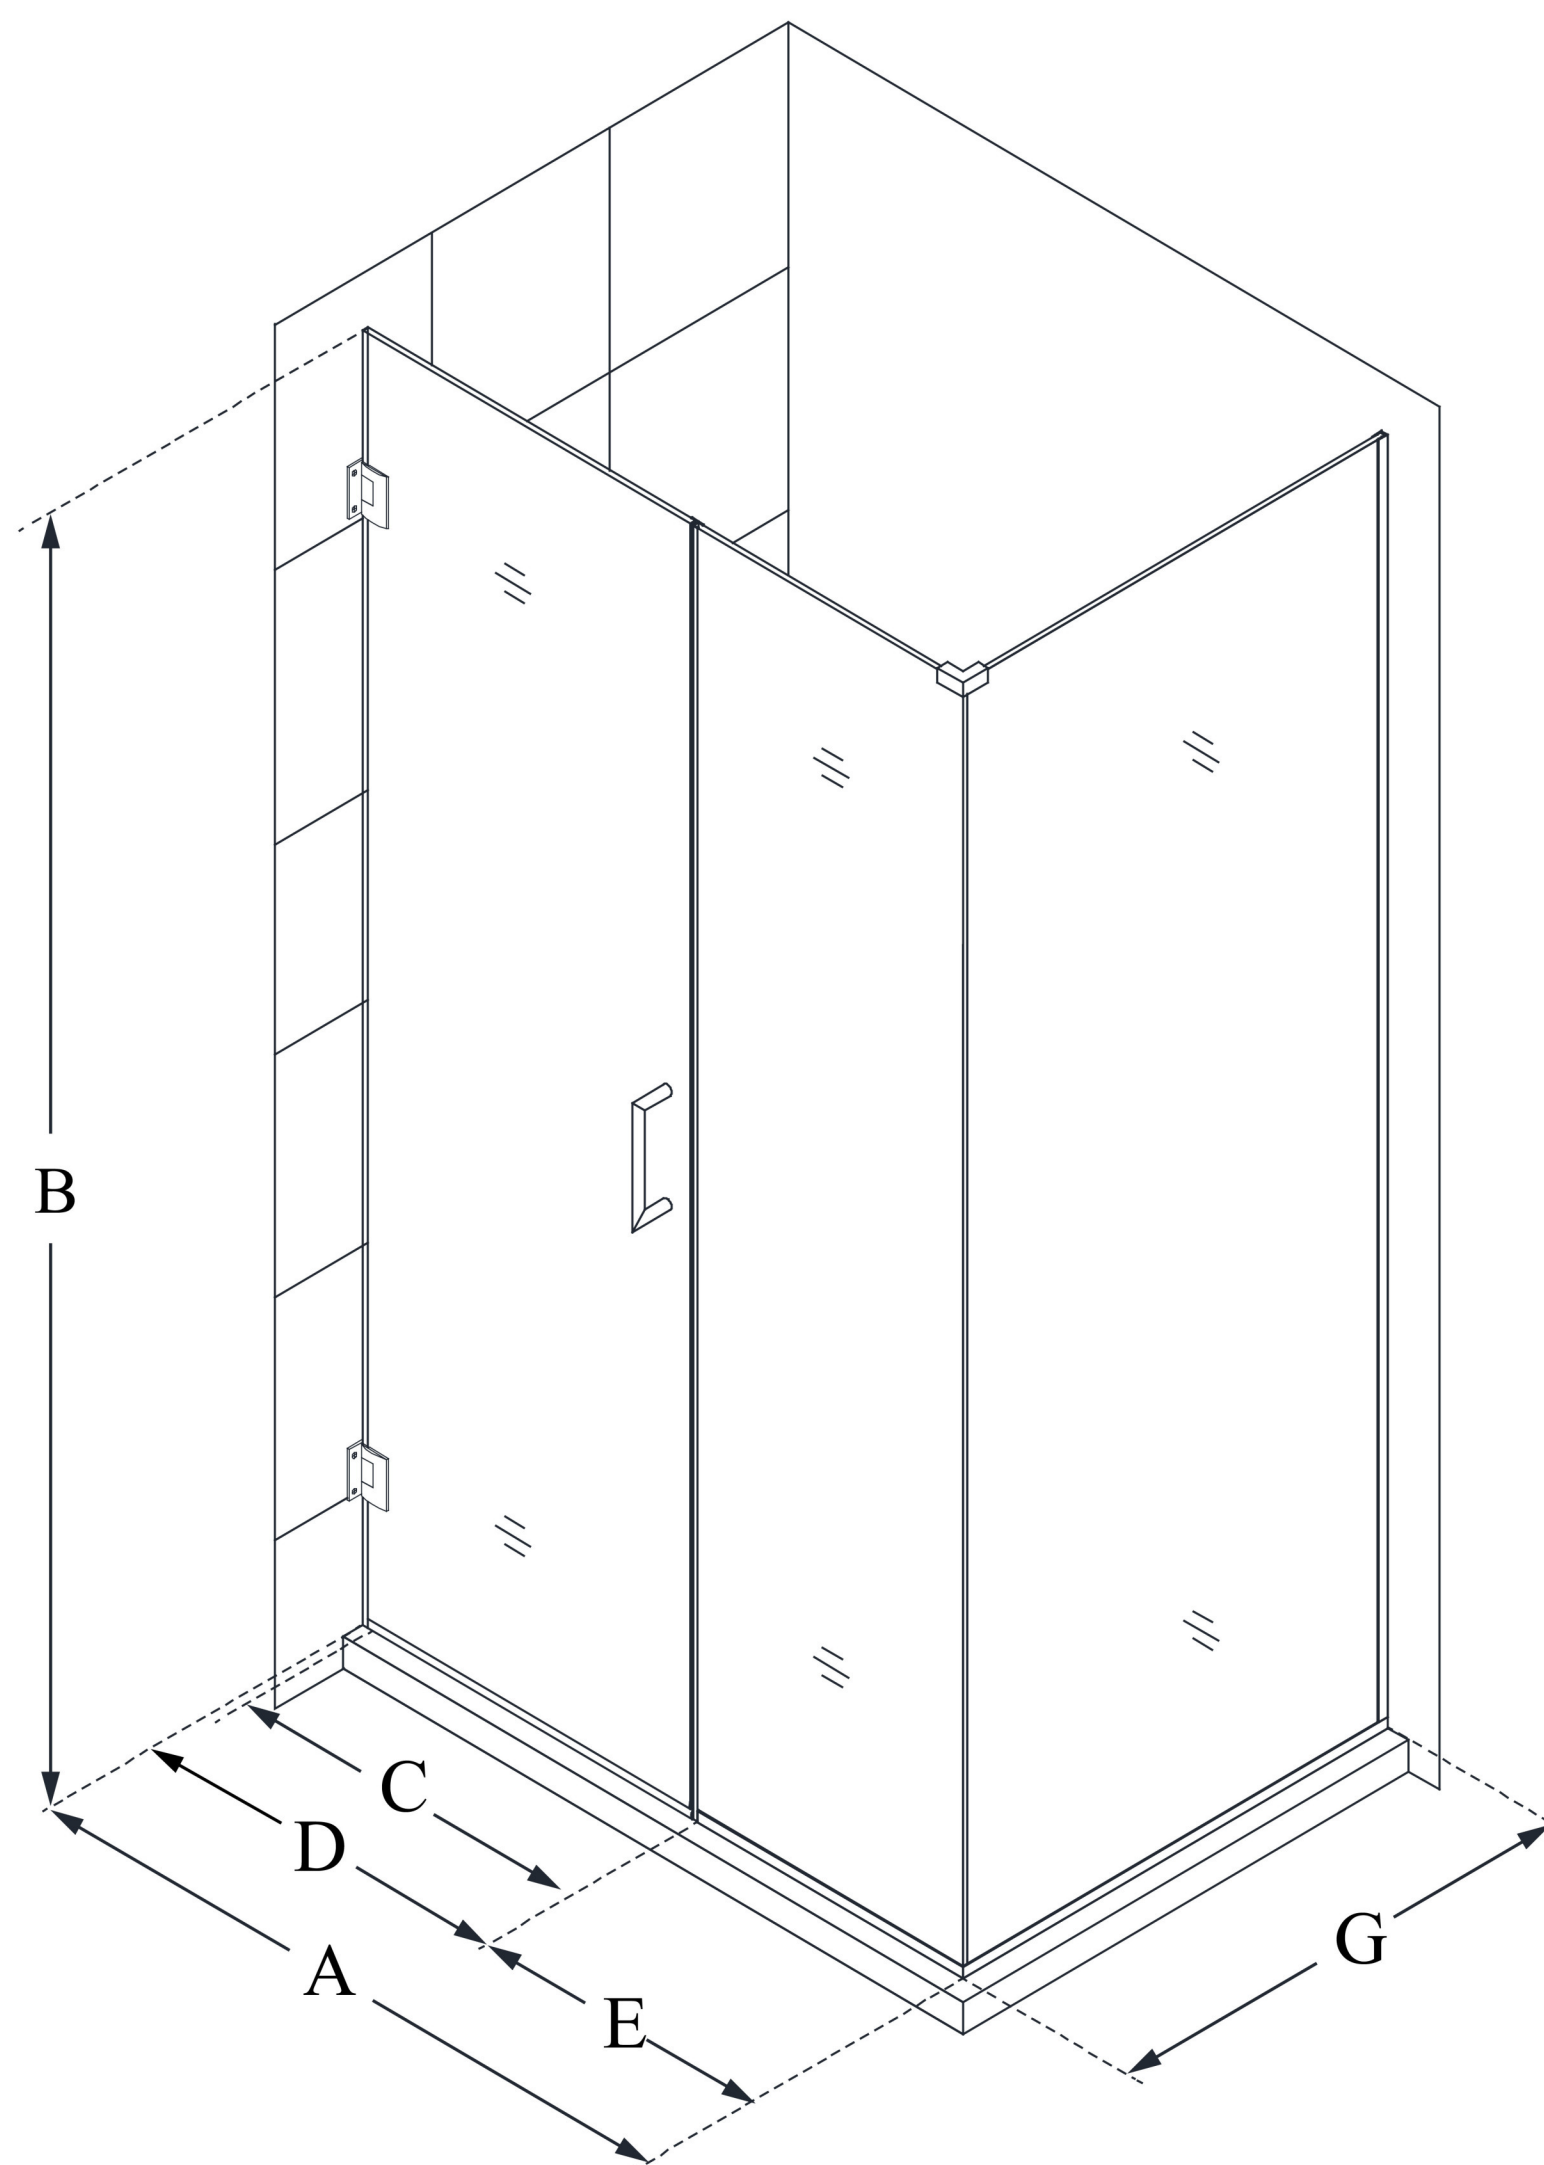

SHEN-24460300

UNIDOOR PLUS

DreamLine Unidoor Plus 46 in. W
x 30 3/8 in. D x 72 in. H Frameless
Hinged Shower Enclosure, Clear
Glass

SWING DOOR

CONFIGURATION DIMENSIONS:

A: 46 in.

MODEL WIDTH

B: 72 in.

MODEL HEIGHT

C: 23 in.

ACCESS WIDTH

D: 24 in.

DOOR WIDTH

E: 22 in.

INLINE PANEL WIDTH

G: 30 3/8 in.

RETURN PANEL WIDTH

DreamLine reserves the right to update or modify the hardware or materials pictured without prior notice for the purpose of product improvement and customer satisfaction.