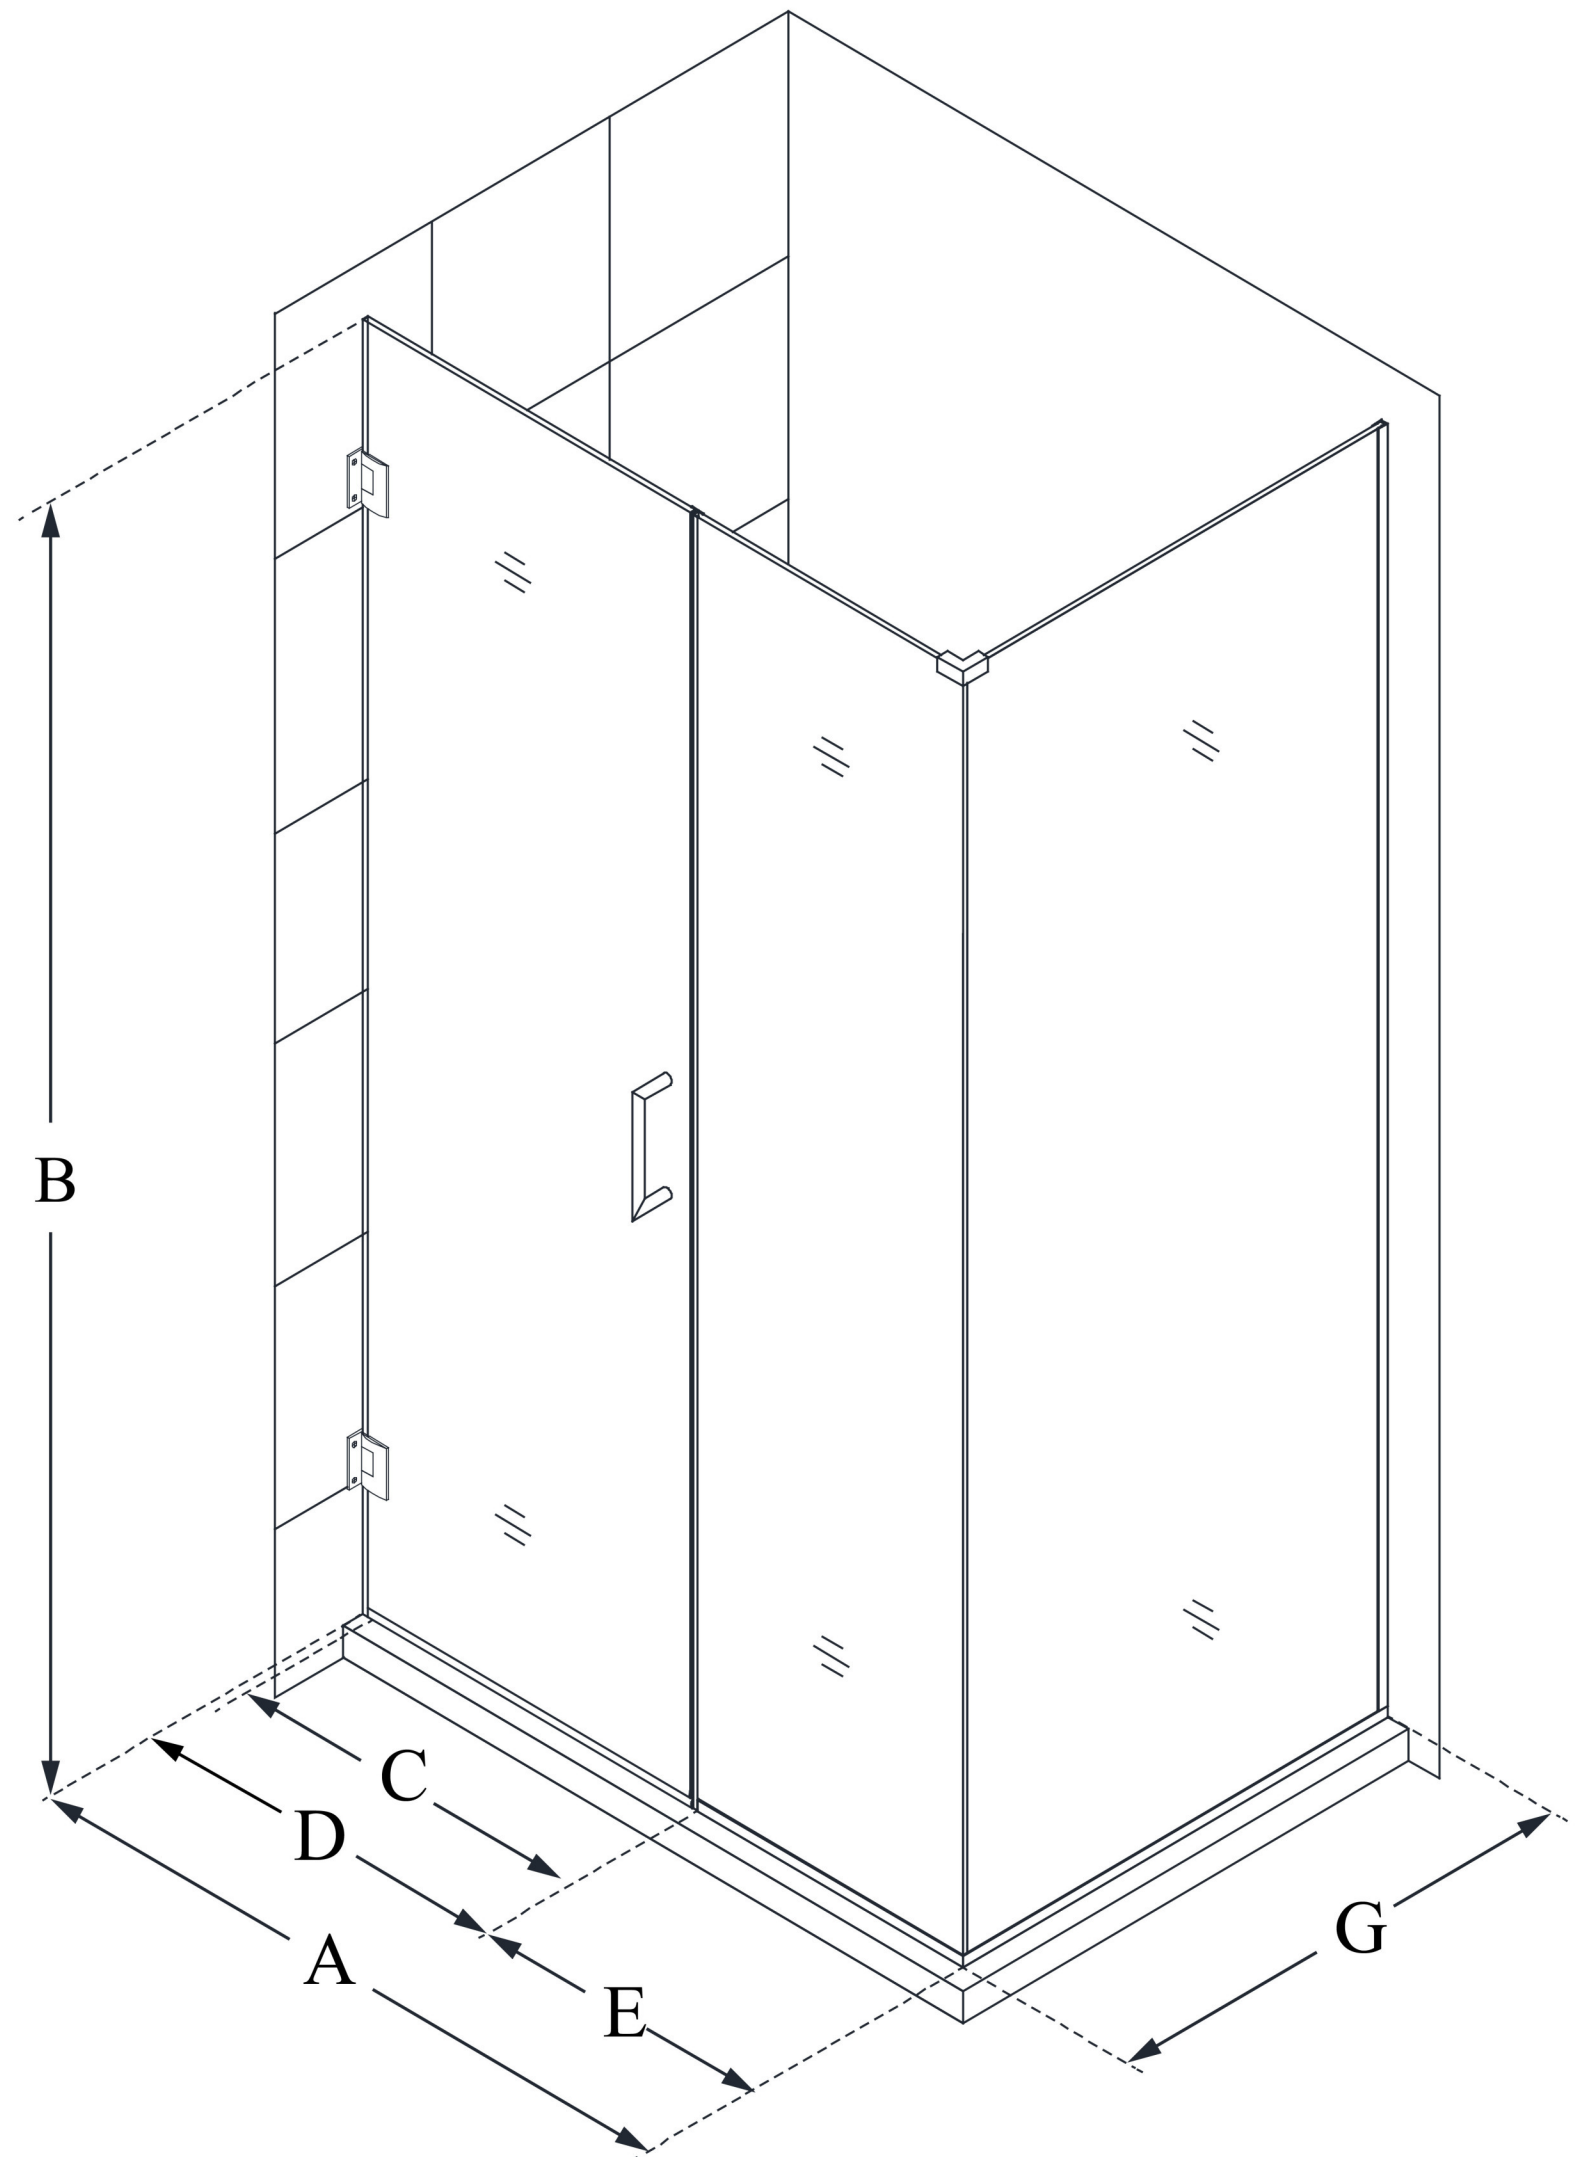

SHEN-24450340

UNIDOOR PLUS

DreamLine Unidoor Plus 45 in. W
x 34 3/8 in. D x 72 in. H Frameless
Hinged Shower Enclosure, Clear
Glass

SWING DOOR

CONFIGURATION DIMENSIONS:

A: 45 in.

MODEL WIDTH

B: 72 in.

MODEL HEIGHT

C: 22 in.

ACCESS WIDTH

D: 23 in.

DOOR WIDTH

E: 22 in.

INLINE PANEL WIDTH

G: 34 3/8 in.

RETURN PANEL WIDTH

DreamLine reserves the right to update or modify the hardware or materials pictured without prior notice for the purpose of product improvement and customer satisfaction.