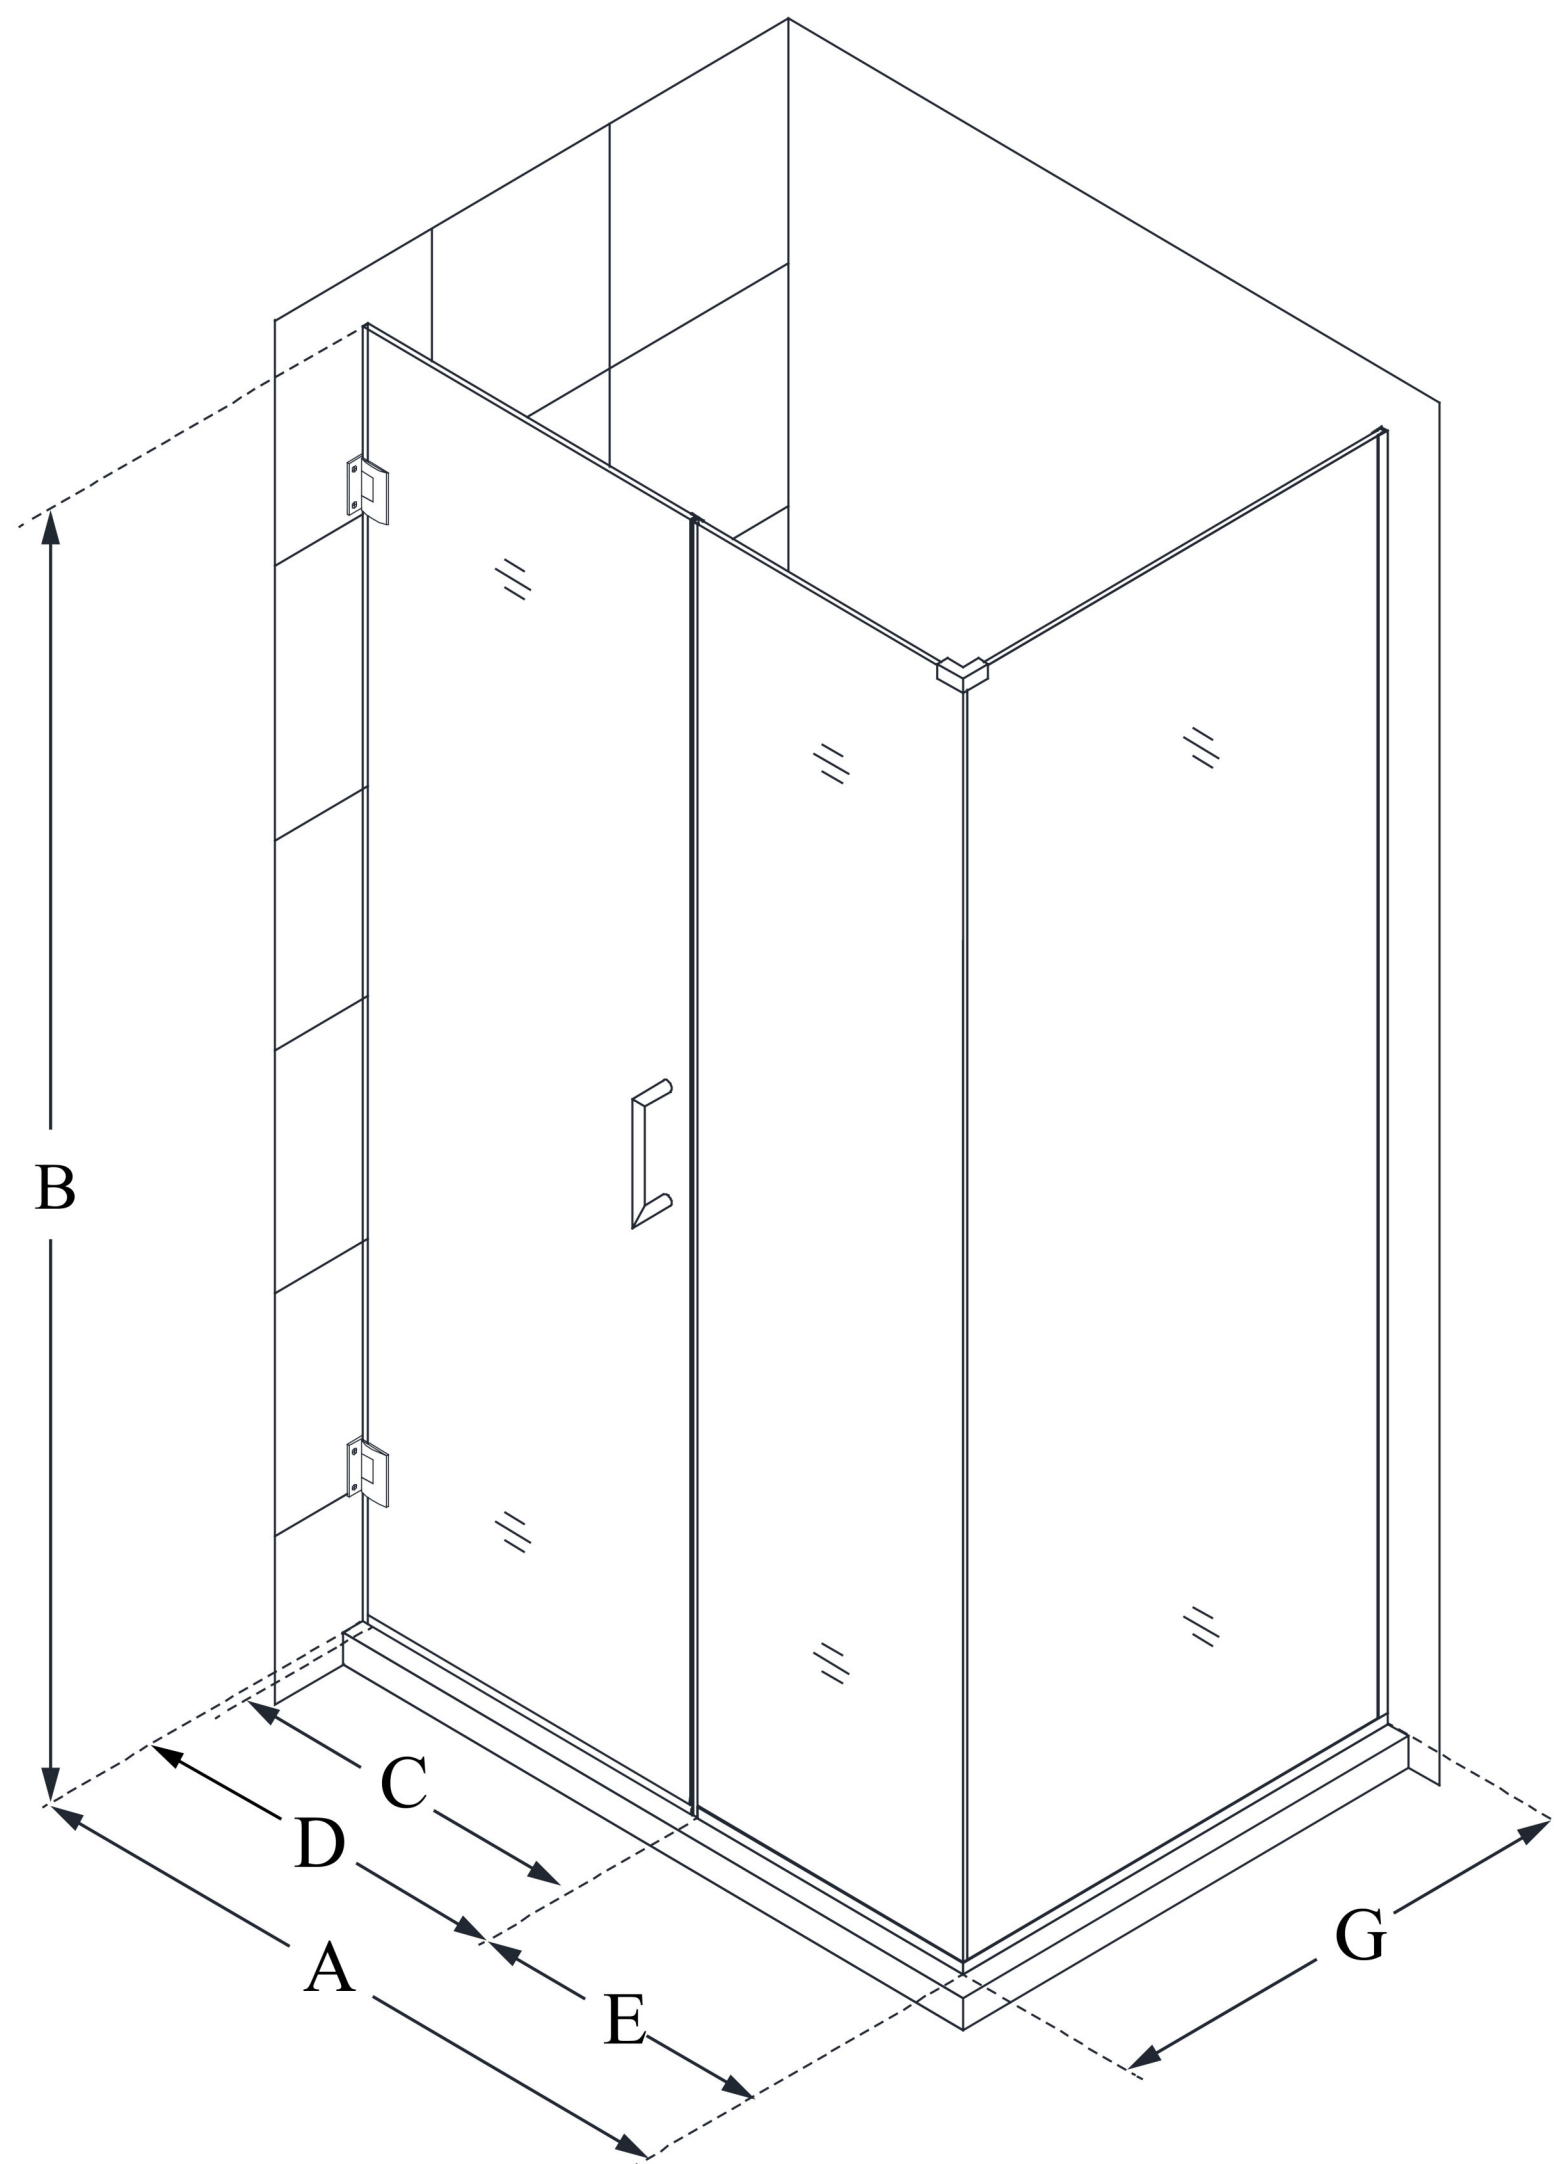

# UNIDOOR PLUS

DreamLine Unidoor Plus 44 in. W  
x 30 3/8 in. D x 72 in. H Frameless  
Hinged Shower Enclosure, Clear  
Glass

**SWING DOOR**

## CONFIGURATION DIMENSIONS:

**A: 44 in.**

MODEL WIDTH

**B: 72 in.**

MODEL HEIGHT

**C: 29 in.**

ACCESS WIDTH

**D: 30 in.**

DOOR WIDTH

**E: 14 in.**

INLINE PANEL WIDTH

**G: 30 3/8 in.**

RETURN PANEL WIDTH

DreamLine reserves the right to update or modify the hardware or materials pictured without prior notice for the purpose of product improvement and customer satisfaction.