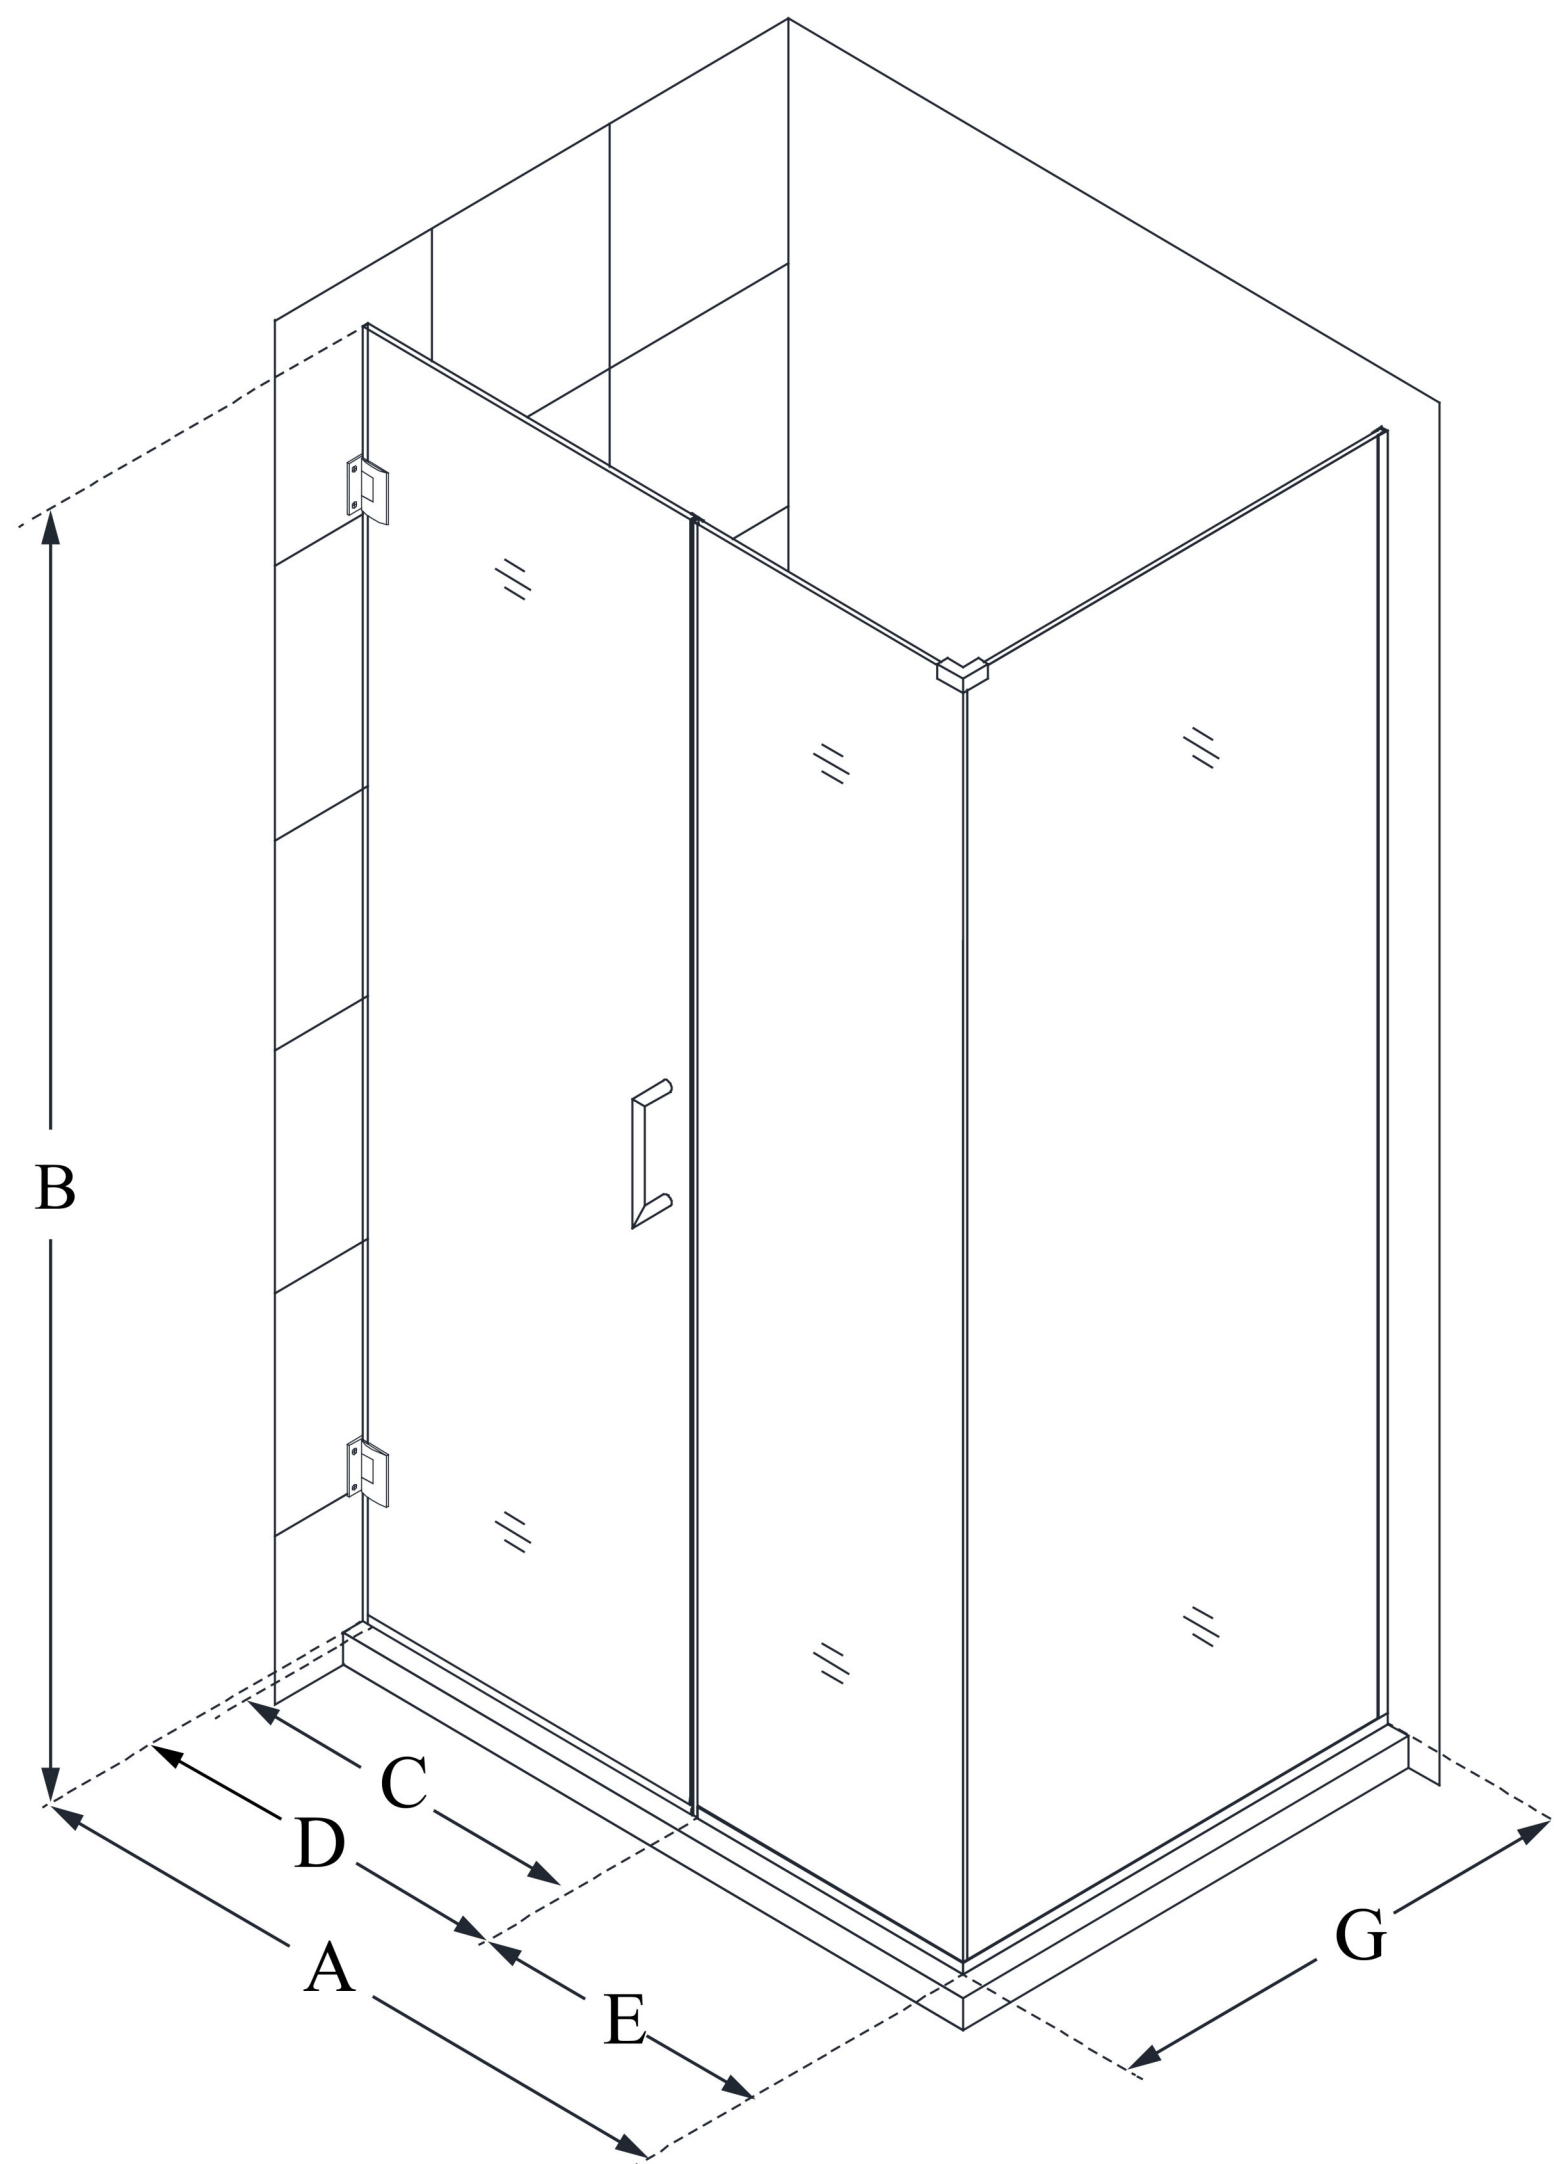

SHEN-24435300

UNIDOOR PLUS

DreamLine Unidoor Plus 43
1/2 in. W x 30 3/8 in. D x 72 in.
H Frameless Hinged Shower
Enclosure, Clear Glass

SWING DOOR

CONFIGURATION DIMENSIONS:

A: 43 1/2 in.

MODEL WIDTH

B: 72 in.

MODEL HEIGHT

C: 28 in.

ACCESS WIDTH

D: 29 in.

DOOR WIDTH

E: 14 1/2 in.

INLINE PANEL WIDTH

G: 30 3/8 in.

RETURN PANEL WIDTH

DreamLine reserves the right to update or modify the hardware or materials pictured without prior notice for the purpose of product improvement and customer satisfaction.