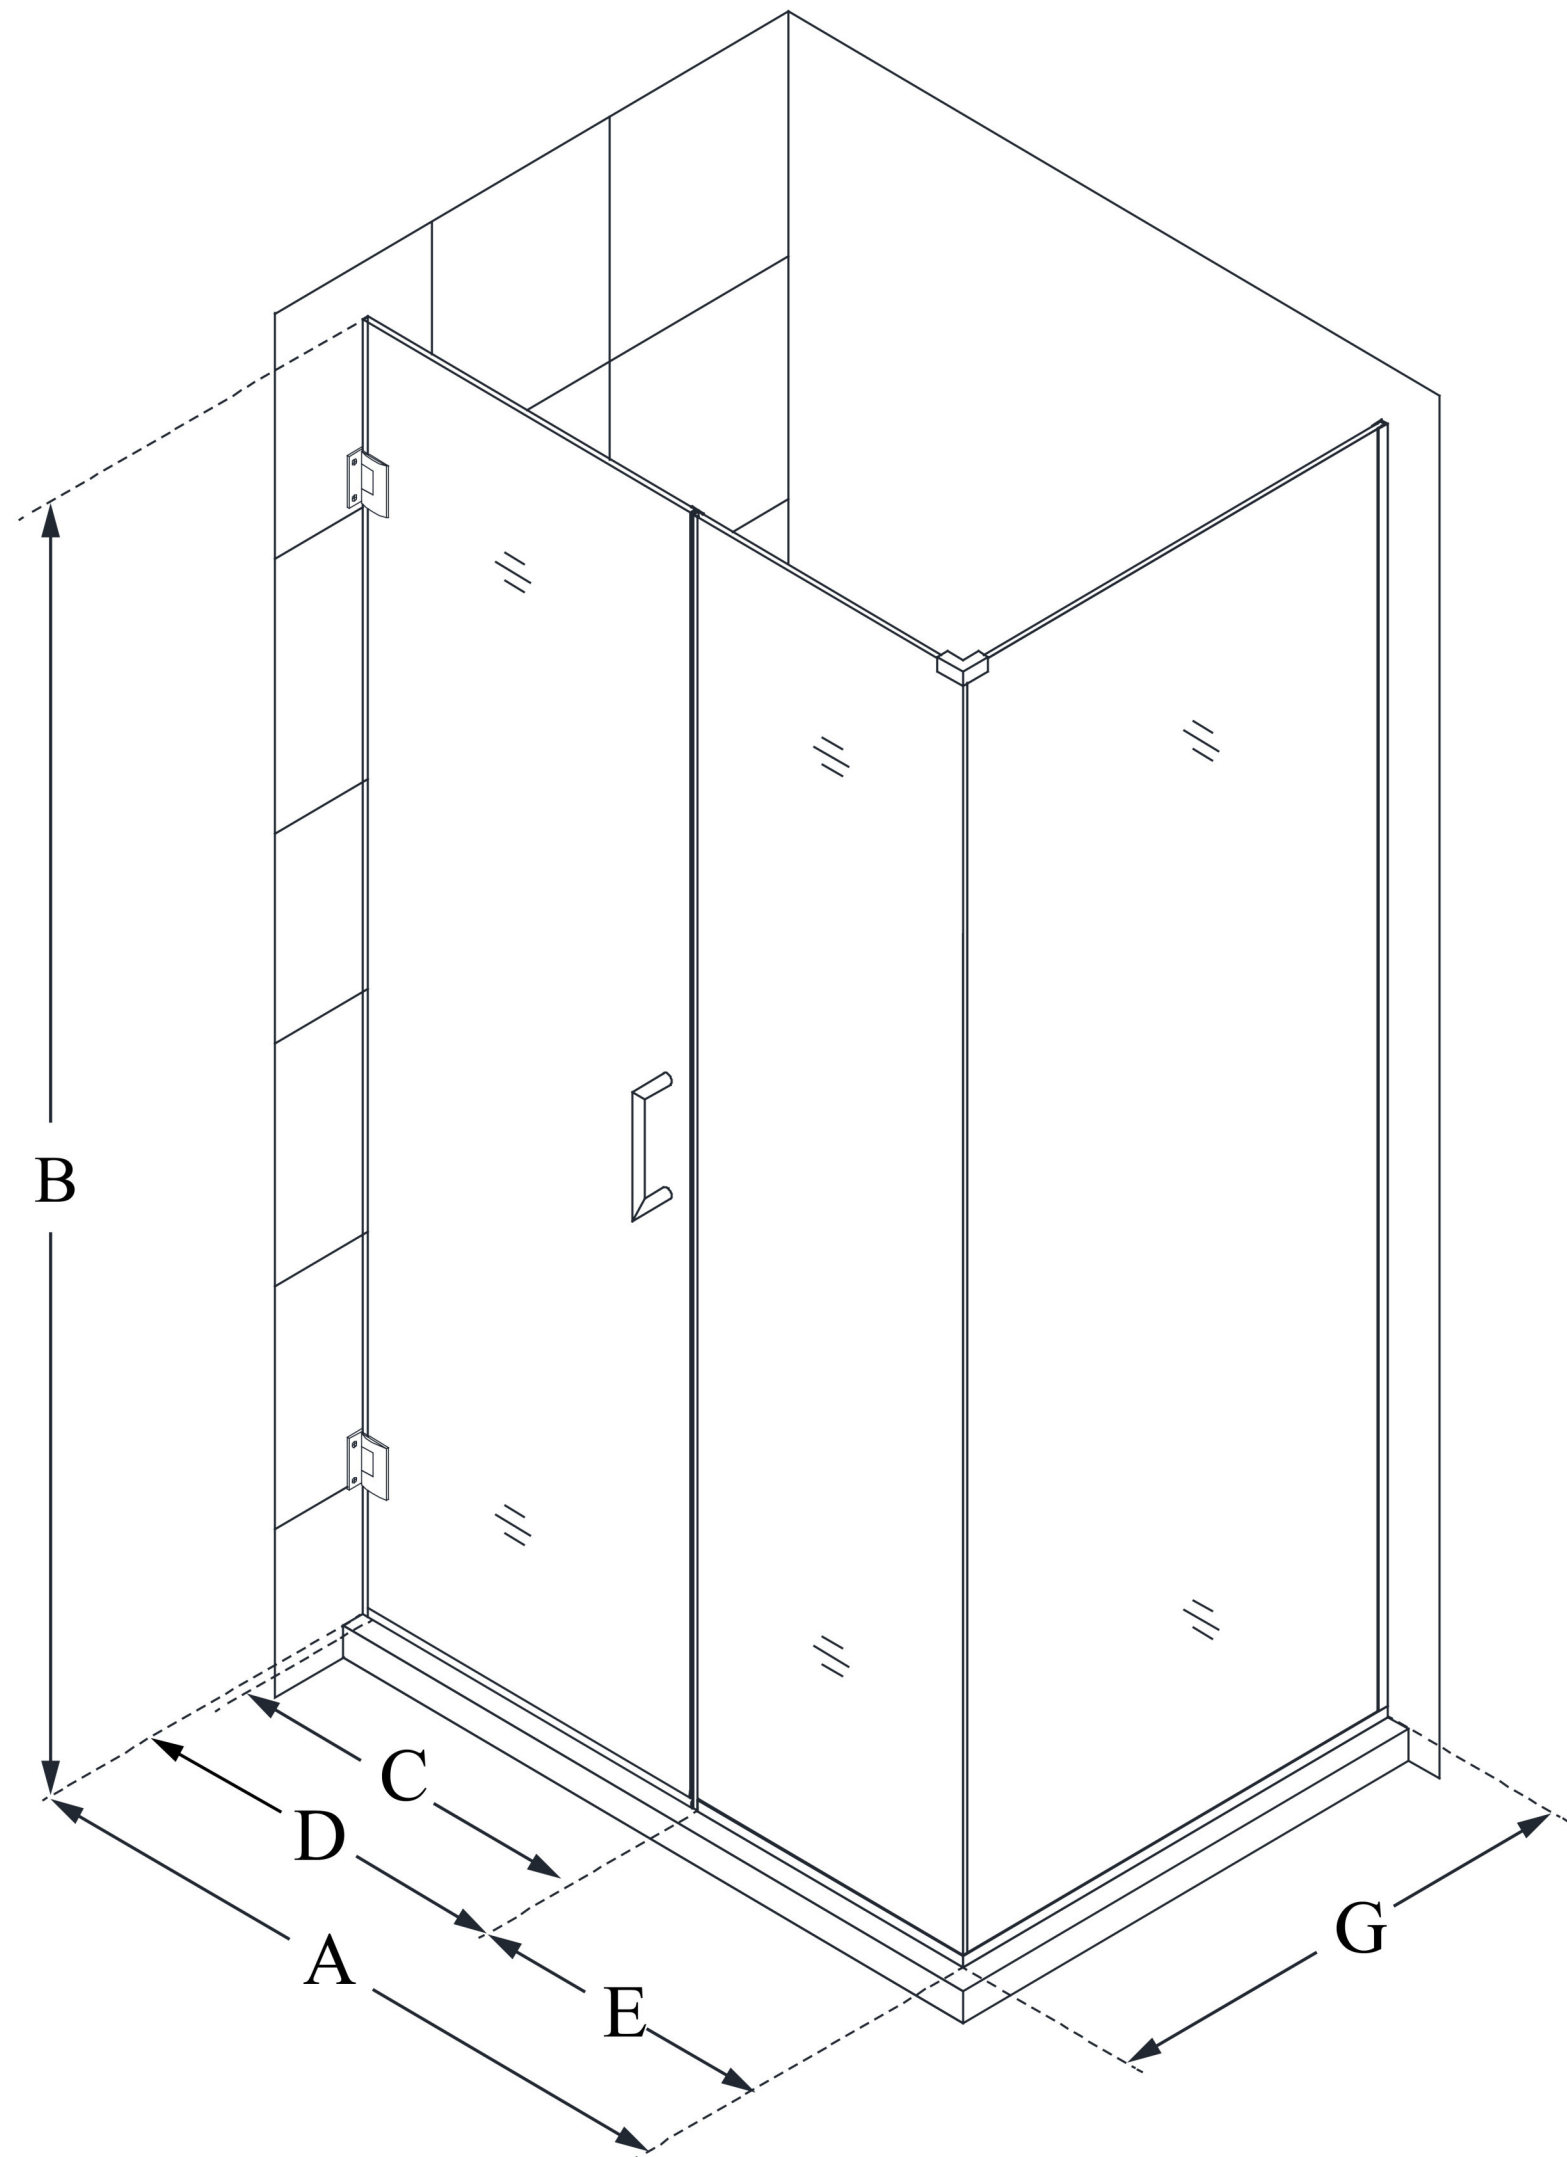

# UNIDOOR PLUS

DreamLine Unidoor Plus 43 in. W  
x 30 3/8 in. D x 72 in. H Frameless  
Hinged Shower Enclosure, Clear  
Glass

**SWING DOOR**

## CONFIGURATION DIMENSIONS:

**A: 43 in.**

MODEL WIDTH

**B: 72 in.**

MODEL HEIGHT

**C: 28 in.**

ACCESS WIDTH

**D: 29 in.**

DOOR WIDTH

**E: 14 in.**

INLINE PANEL WIDTH

**G: 30 3/8 in.**

RETURN PANEL WIDTH

DreamLine reserves the right to update or modify the hardware or materials pictured without prior notice for the purpose of product improvement and customer satisfaction.