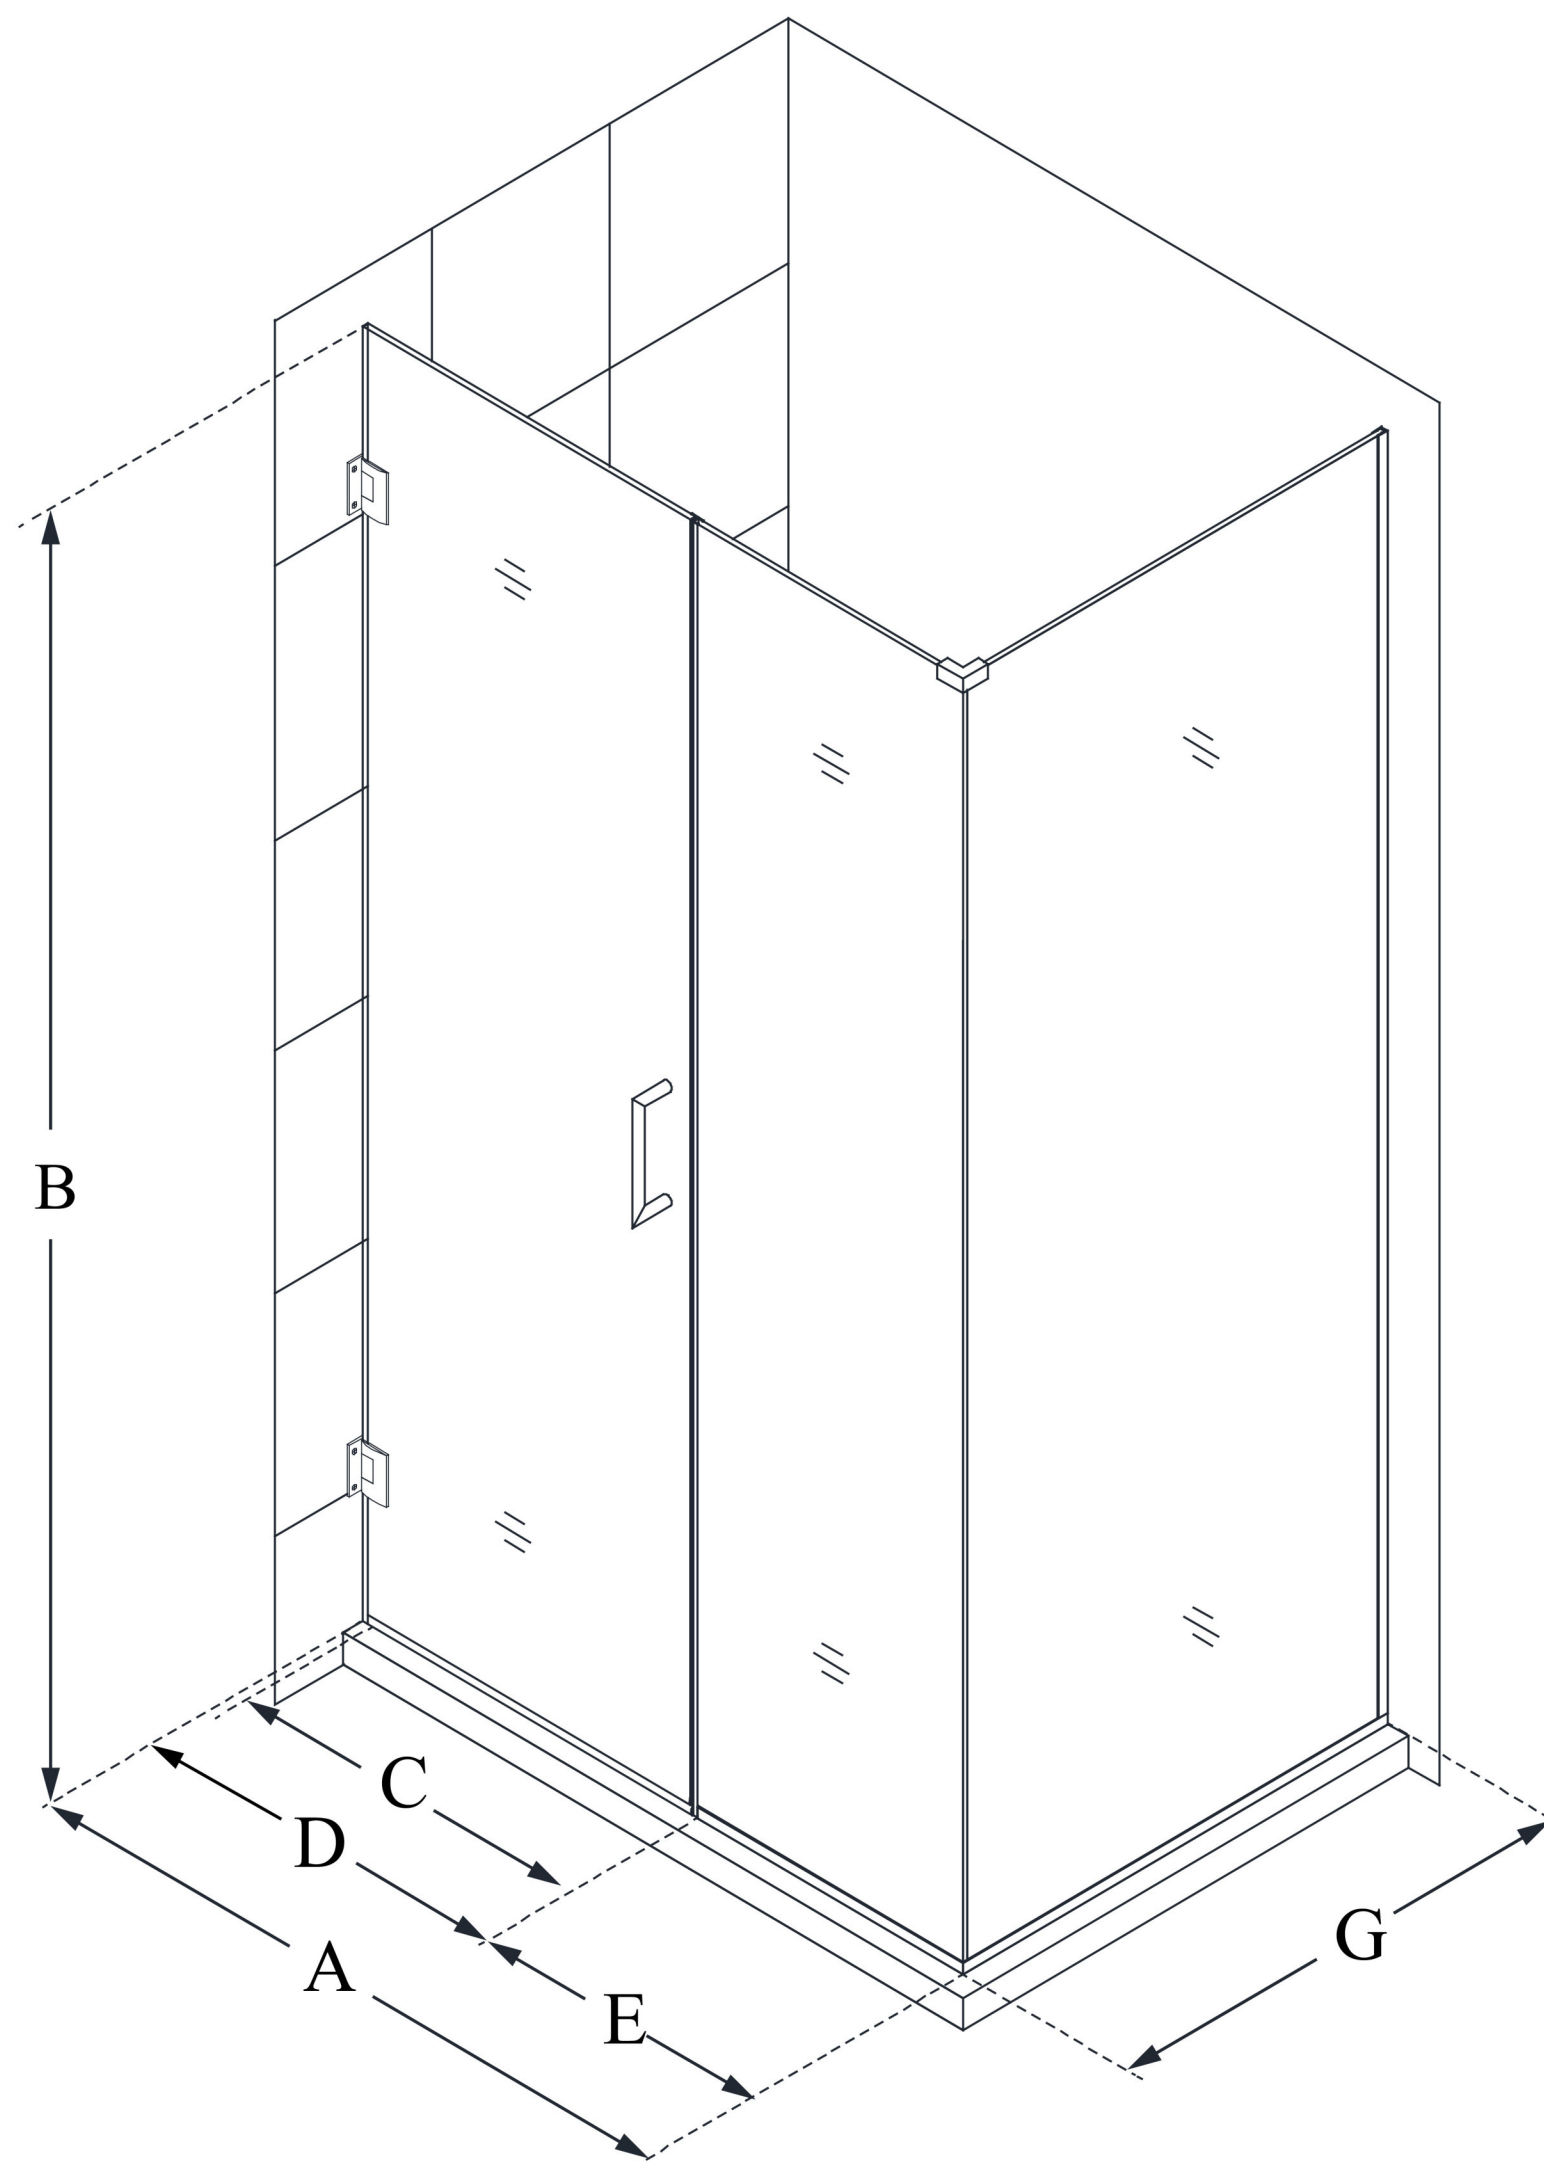

SHEN-24415340

UNIDOOR PLUS

DreamLine Unidoor Plus 41
1/2 in. W x 34 3/8 in. D x 72 in.
H Frameless Hinged Shower
Enclosure, Clear Glass

SWING DOOR

CONFIGURATION DIMENSIONS:

A: 41 1/2 in.

MODEL WIDTH

B: 72 in.

MODEL HEIGHT

C: 26 in.

ACCESS WIDTH

D: 27 in.

DOOR WIDTH

E: 14 1/2 in.

INLINE PANEL WIDTH

G: 34 3/8 in.

RETURN PANEL WIDTH

DreamLine reserves the right to update or modify the hardware or materials pictured without prior notice for the purpose of product improvement and customer satisfaction.