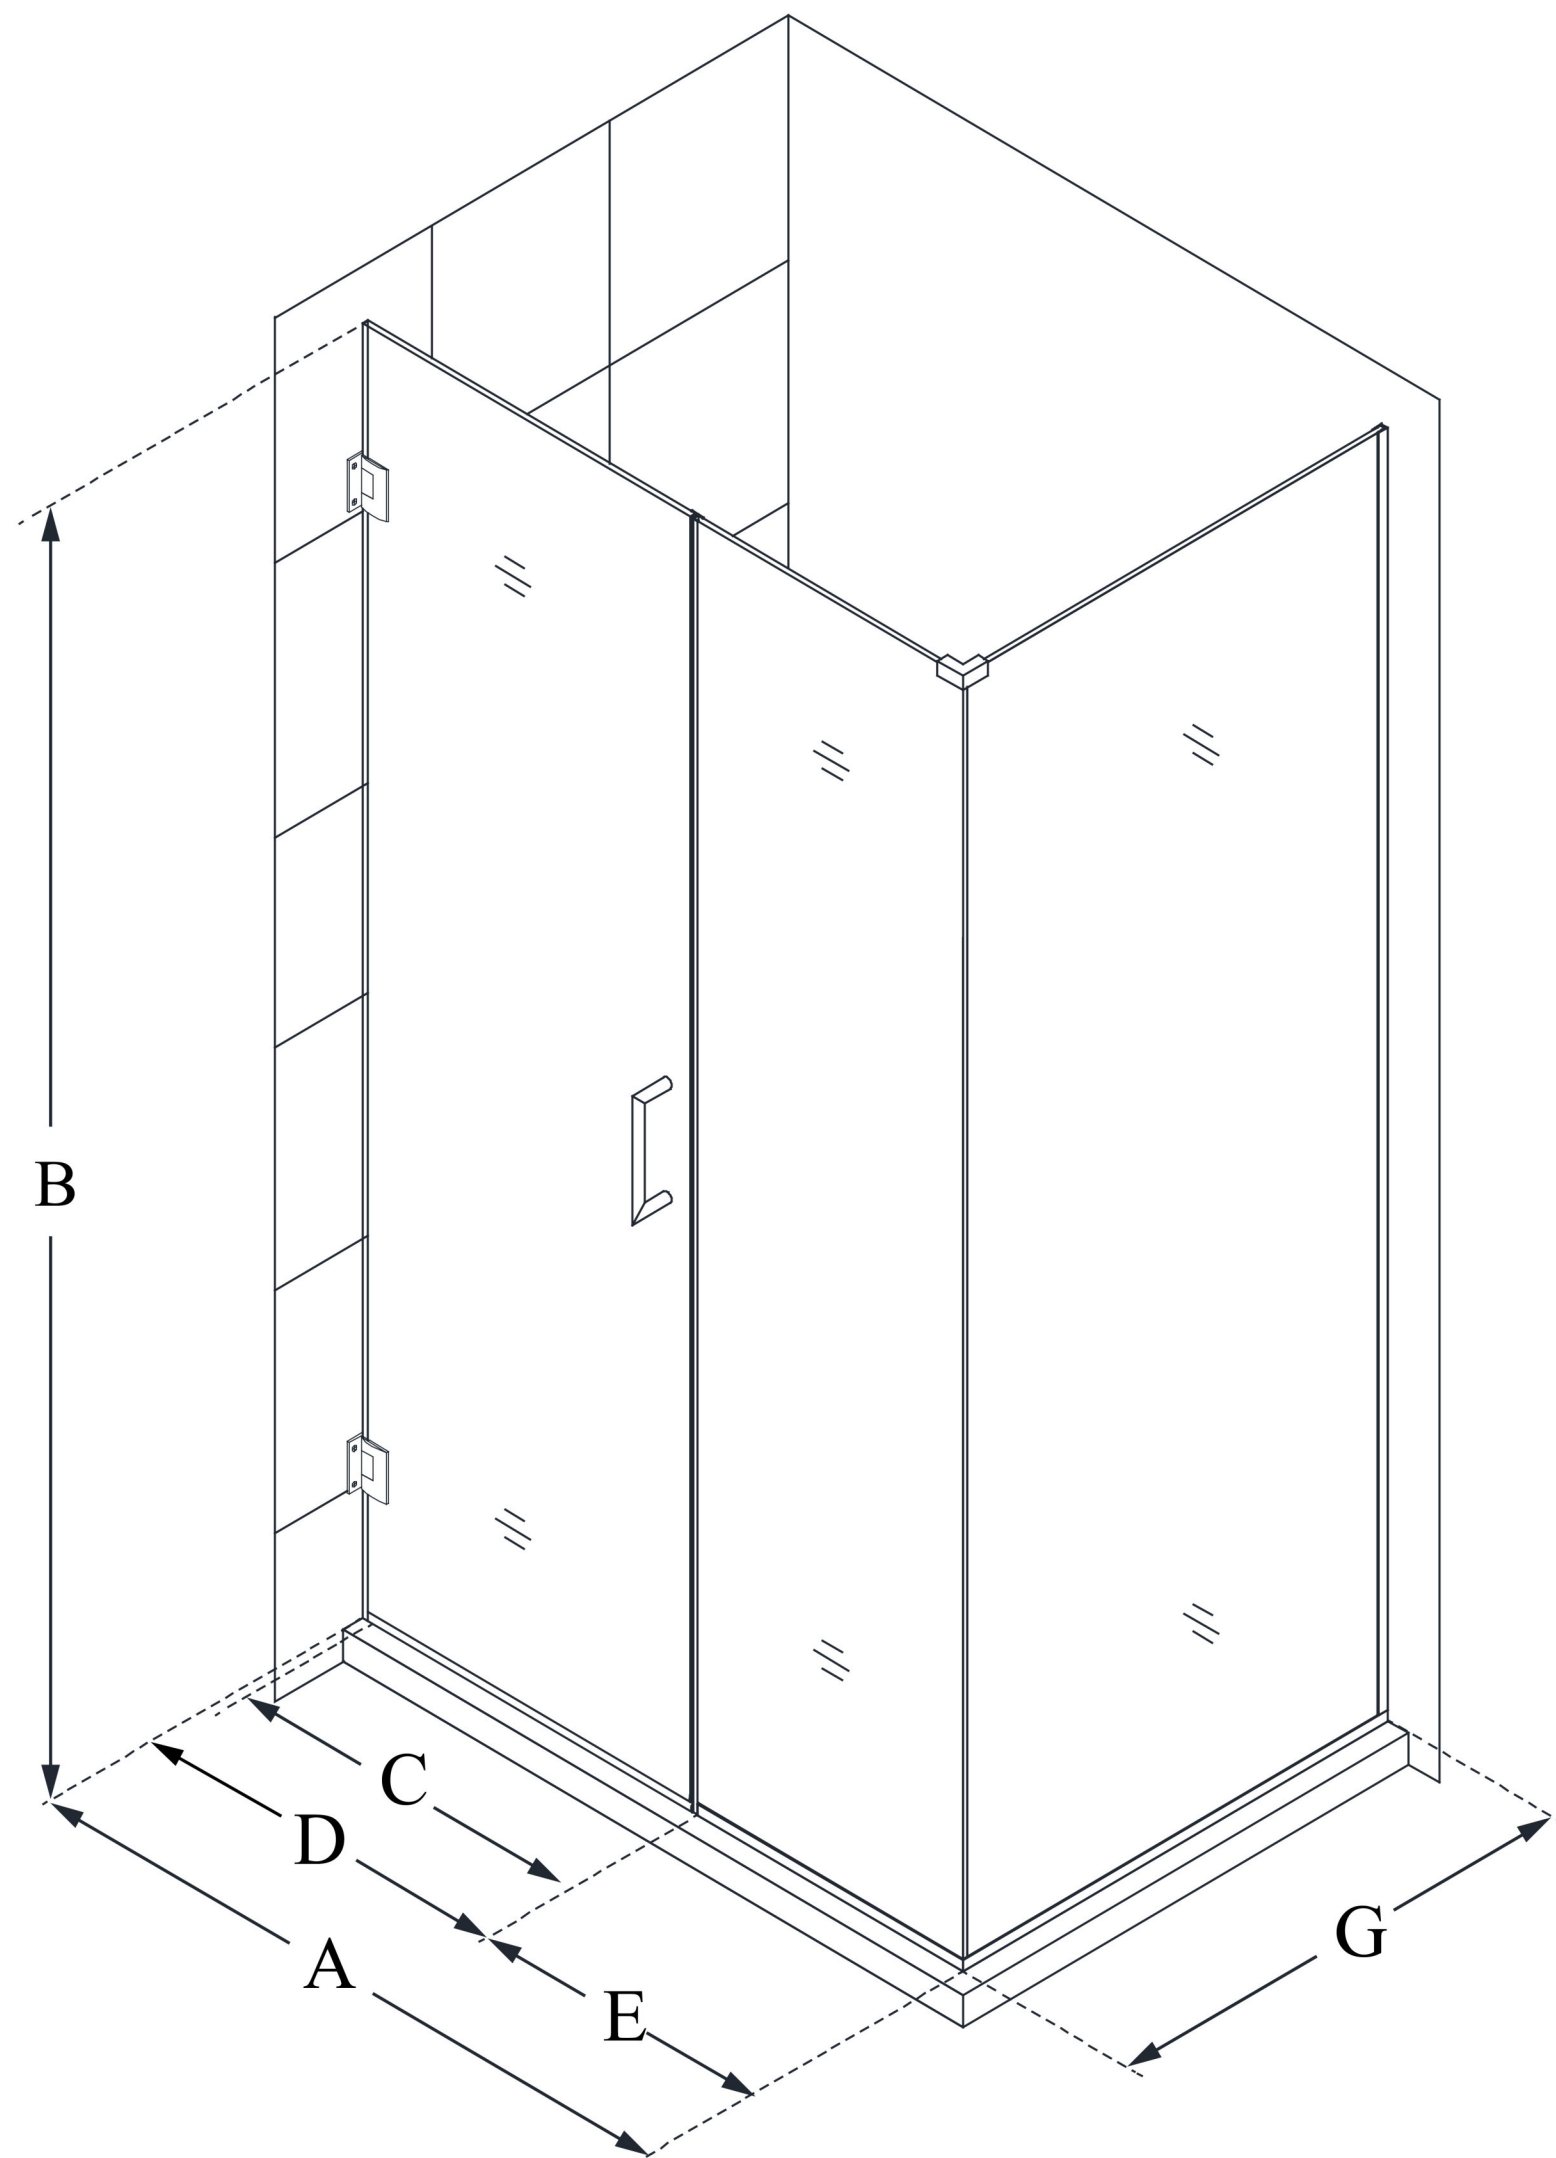

SHEN-24415300

UNIDOOR PLUS

DreamLine Unidoor Plus 41
1/2 in. W x 30 3/8 in. D x 72 in.
H Frameless Hinged Shower
Enclosure, Clear Glass

SWING DOOR

CONFIGURATION DIMENSIONS:

A: 41 1/2 in.

MODEL WIDTH

B: 72 in.

MODEL HEIGHT

C: 26 in.

ACCESS WIDTH

D: 27 in.

DOOR WIDTH

E: 14 1/2 in.

INLINE PANEL WIDTH

G: 30 3/8 in.

RETURN PANEL WIDTH

DreamLine reserves the right to update or modify the hardware or materials pictured without prior notice for the purpose of product improvement and customer satisfaction.