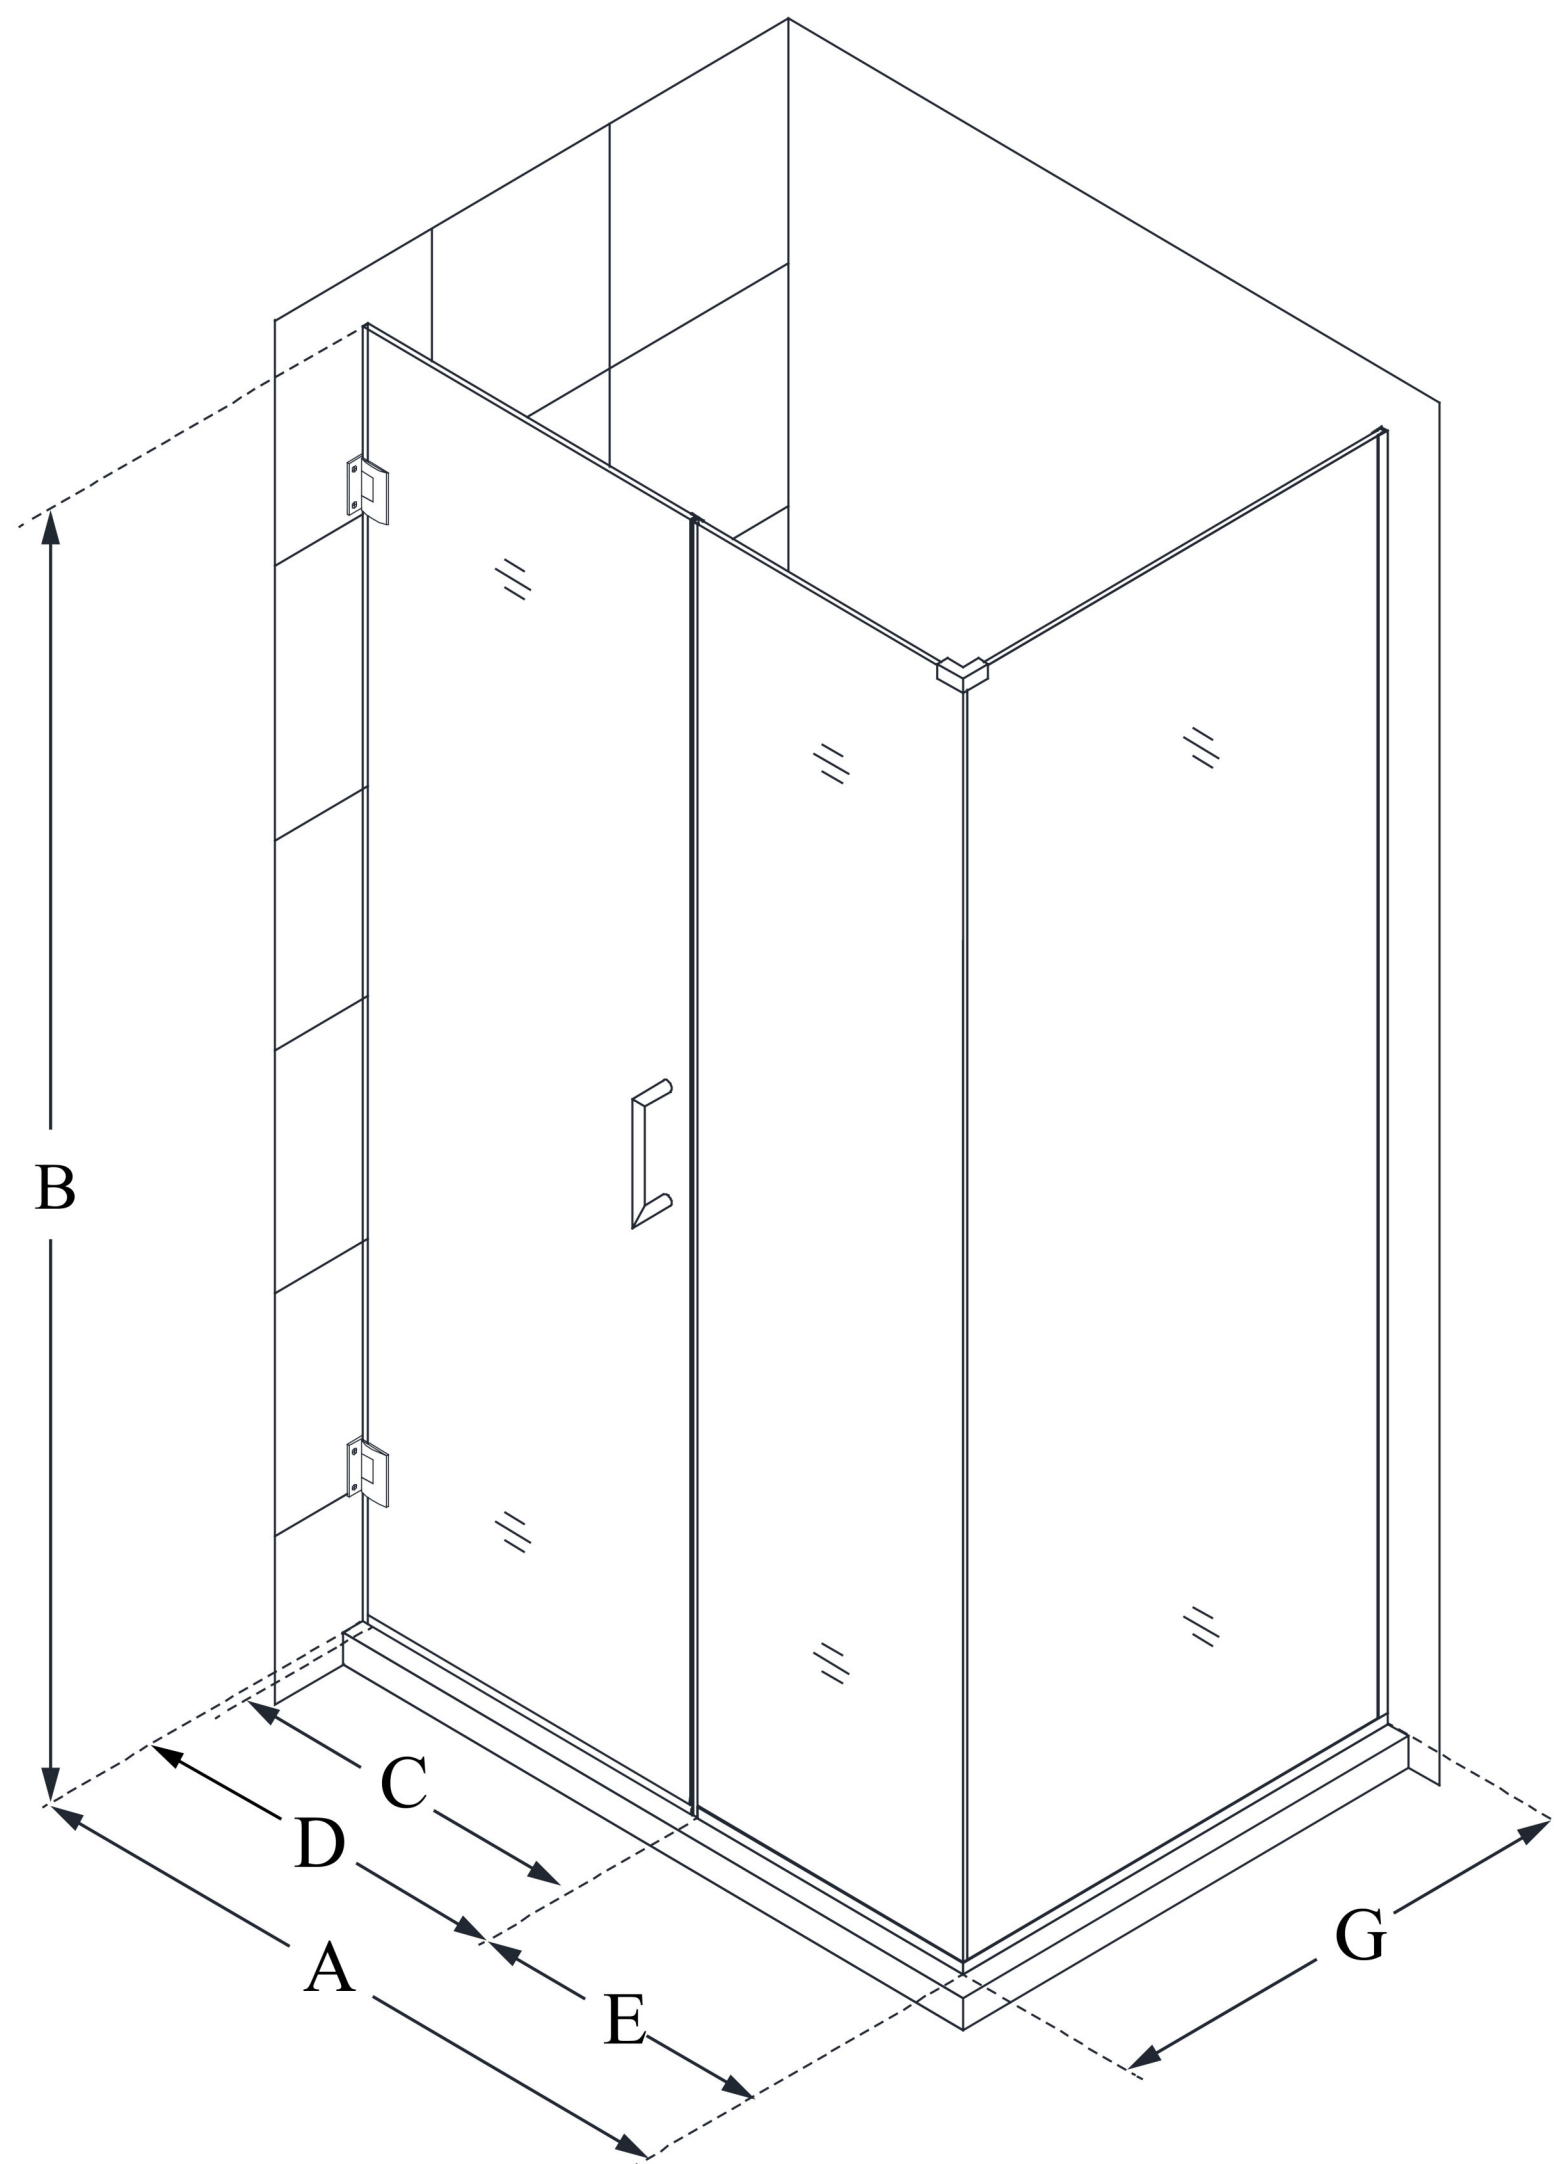

SHEN-24410300

UNIDOOR PLUS

DreamLine Unidoor Plus 41 in. W
x 30 3/8 in. D x 72 in. H Frameless
Hinged Shower Enclosure, Clear
Glass

SWING DOOR

CONFIGURATION DIMENSIONS:

A: 41 in.

MODEL WIDTH

B: 72 in.

MODEL HEIGHT

C: 26 in.

ACCESS WIDTH

D: 27 in.

DOOR WIDTH

E: 14 in.

INLINE PANEL WIDTH

G: 30 3/8 in.

RETURN PANEL WIDTH

DreamLine reserves the right to update or modify the hardware or materials pictured without prior notice for the purpose of product improvement and customer satisfaction.