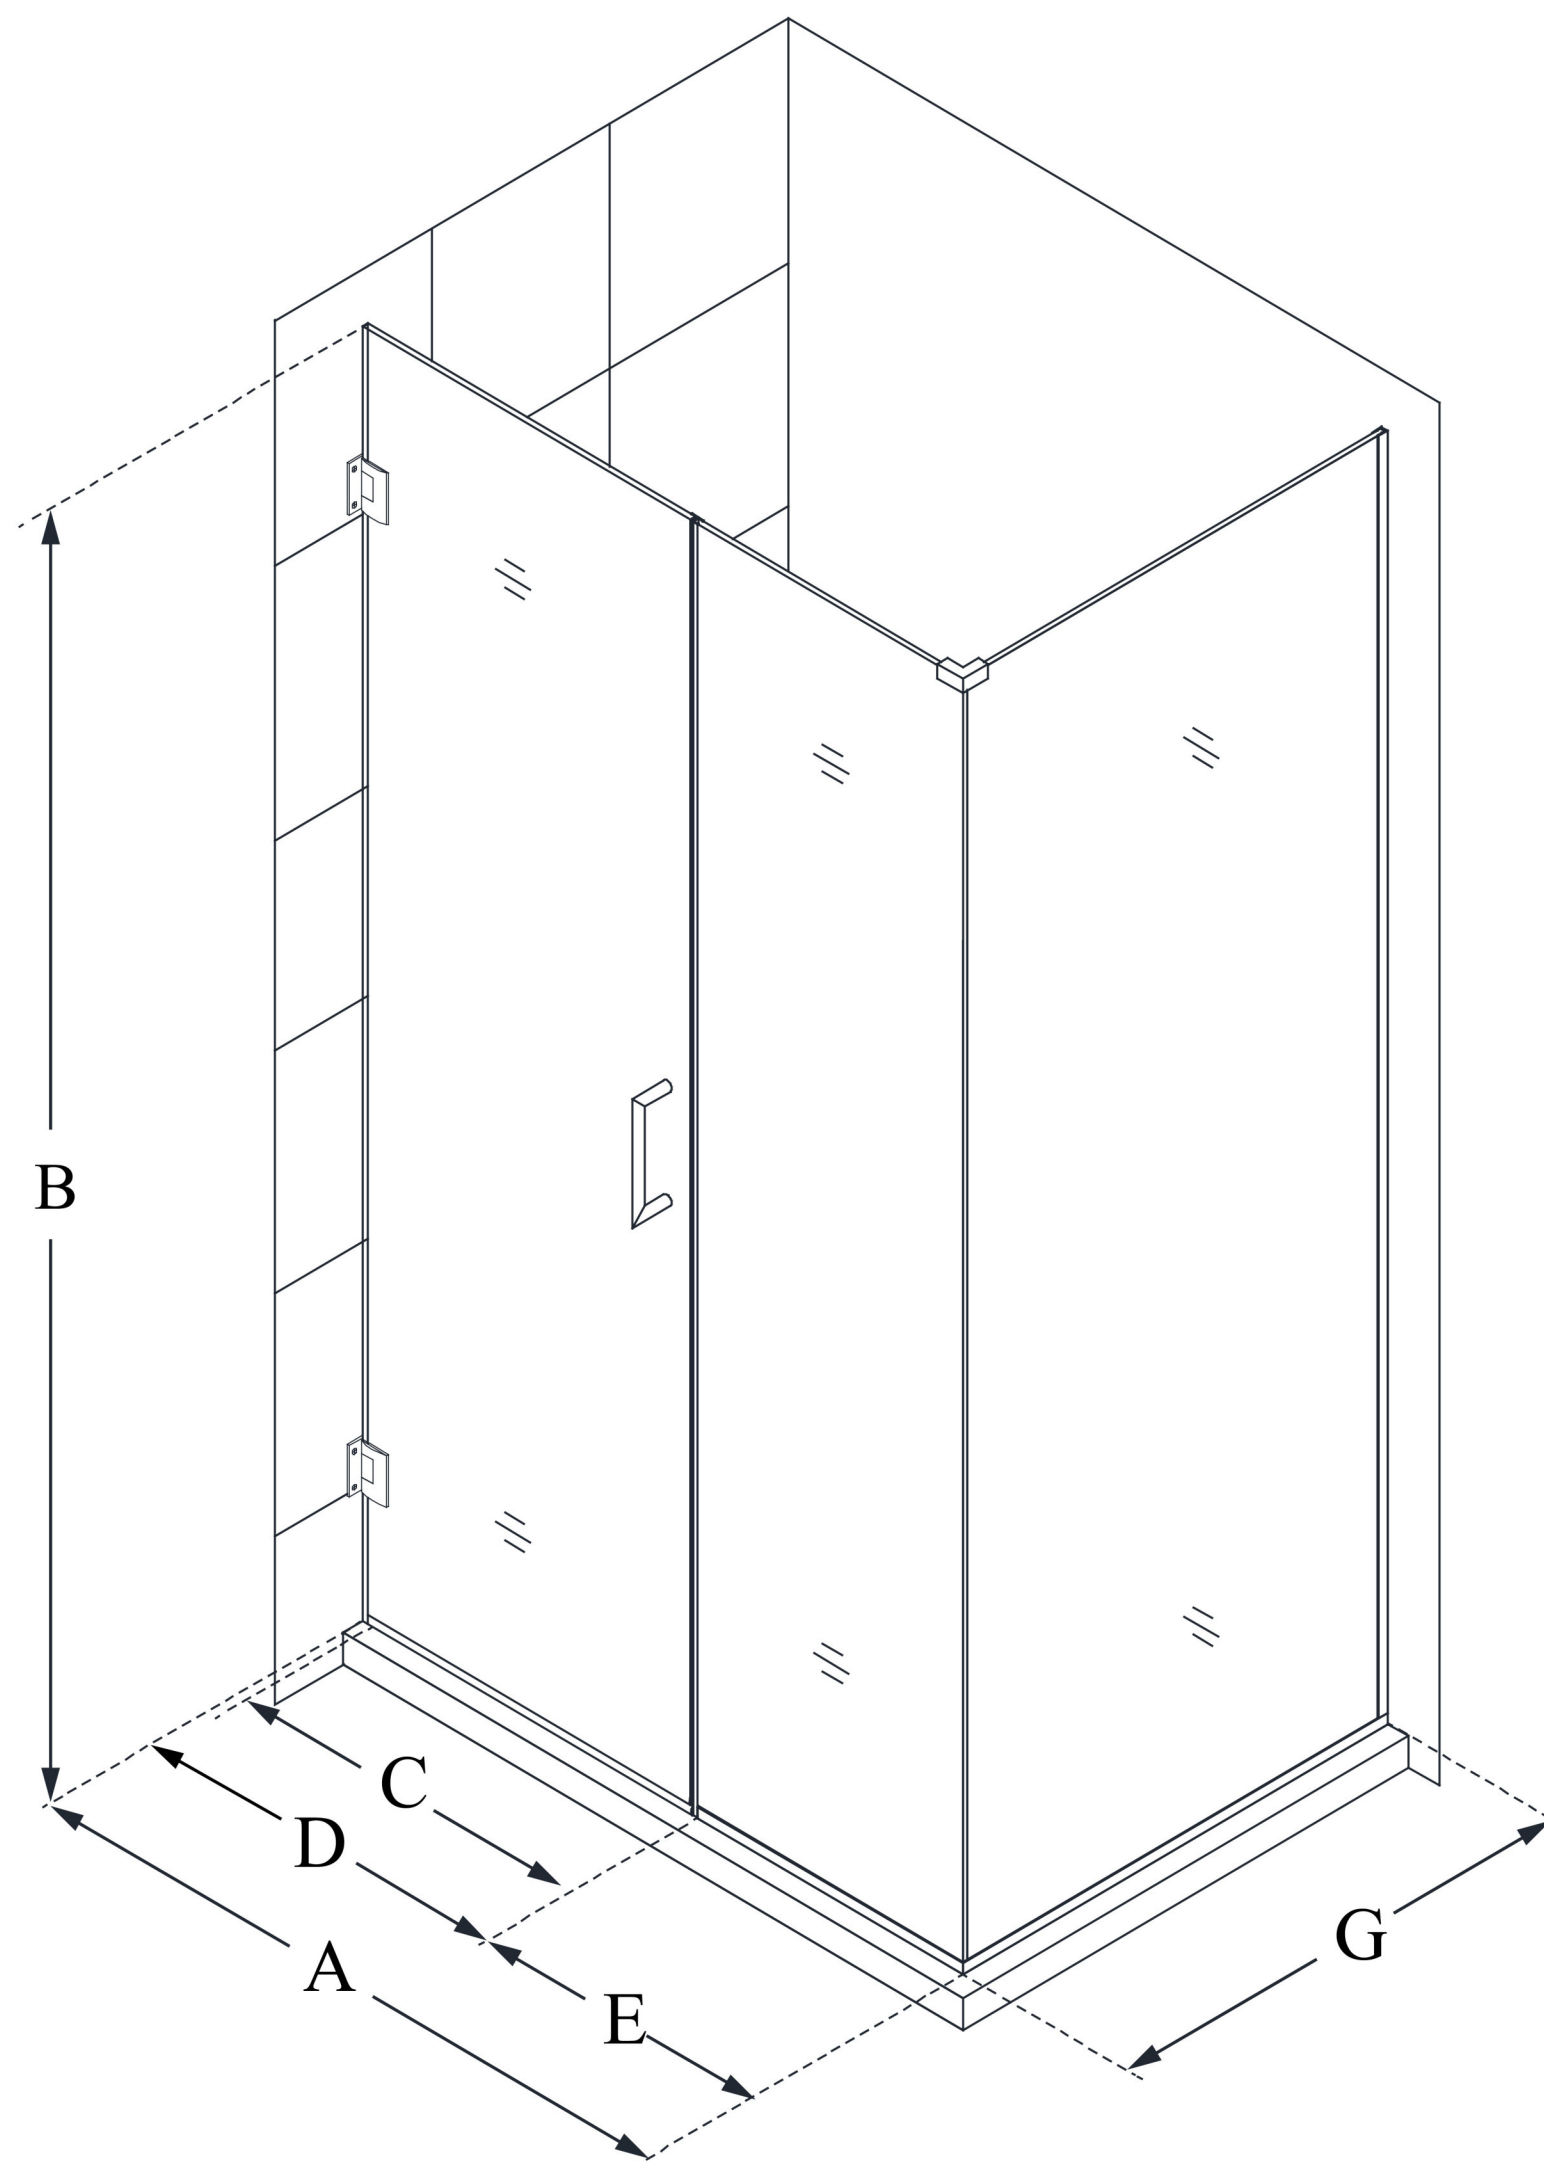

SHEN-24405340

UNIDOOR PLUS

DreamLine Unidoor Plus 40
1/2 in. W x 34 3/8 in. D x 72 in.
H Frameless Hinged Shower
Enclosure, Clear Glass

SWING DOOR

CONFIGURATION DIMENSIONS:

A: 40 1/2 in.

MODEL WIDTH

B: 72 in.

MODEL HEIGHT

C: 25 in.

ACCESS WIDTH

D: 26 in.

DOOR WIDTH

E: 14 1/2 in.

INLINE PANEL WIDTH

G: 34 3/8 in.

RETURN PANEL WIDTH

DreamLine reserves the right to update or modify the hardware or materials pictured without prior notice for the purpose of product improvement and customer satisfaction.