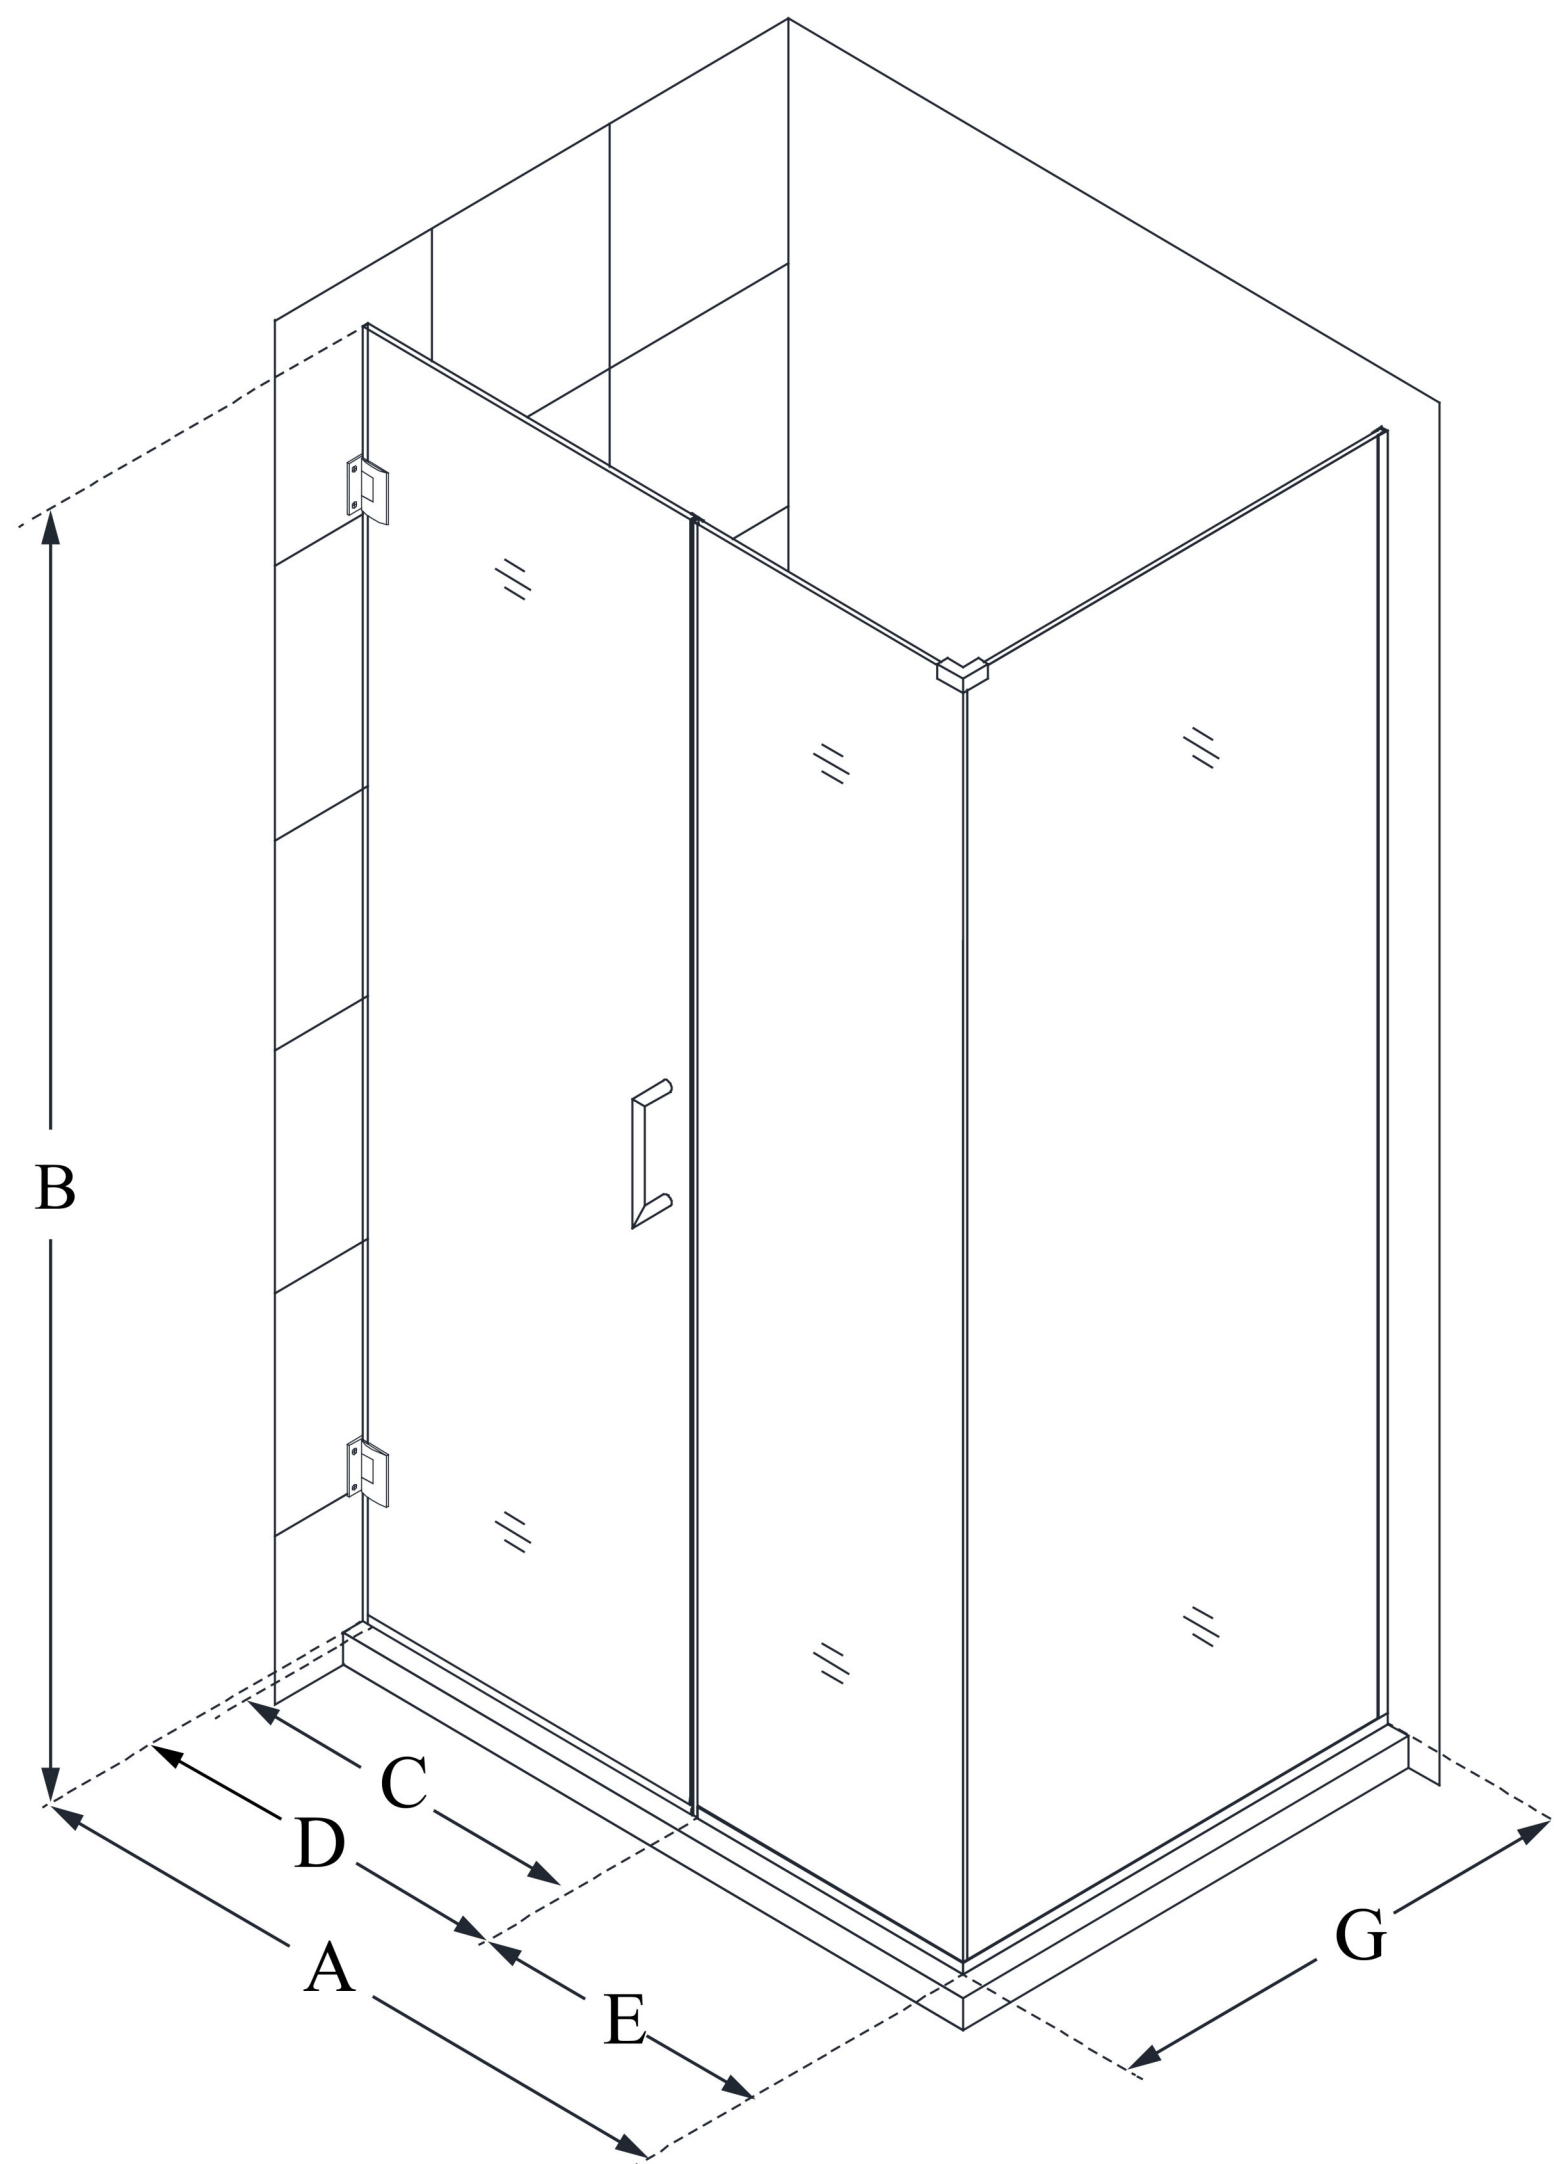

SHEN-24395340

UNIDOOR PLUS

DreamLine Unidoor Plus 39
1/2 in. W x 34 3/8 in. D x 72 in.
H Frameless Hinged Shower
Enclosure, Clear Glass

SWING DOOR

CONFIGURATION DIMENSIONS:

A: 39 1/2 in.

MODEL WIDTH

B: 72 in.

MODEL HEIGHT

C: 24 in.

ACCESS WIDTH

D: 25 in.

DOOR WIDTH

E: 14 1/2 in.

INLINE PANEL WIDTH

G: 34 3/8 in.

RETURN PANEL WIDTH

DreamLine reserves the right to update or modify the hardware or materials pictured without prior notice for the purpose of product improvement and customer satisfaction.