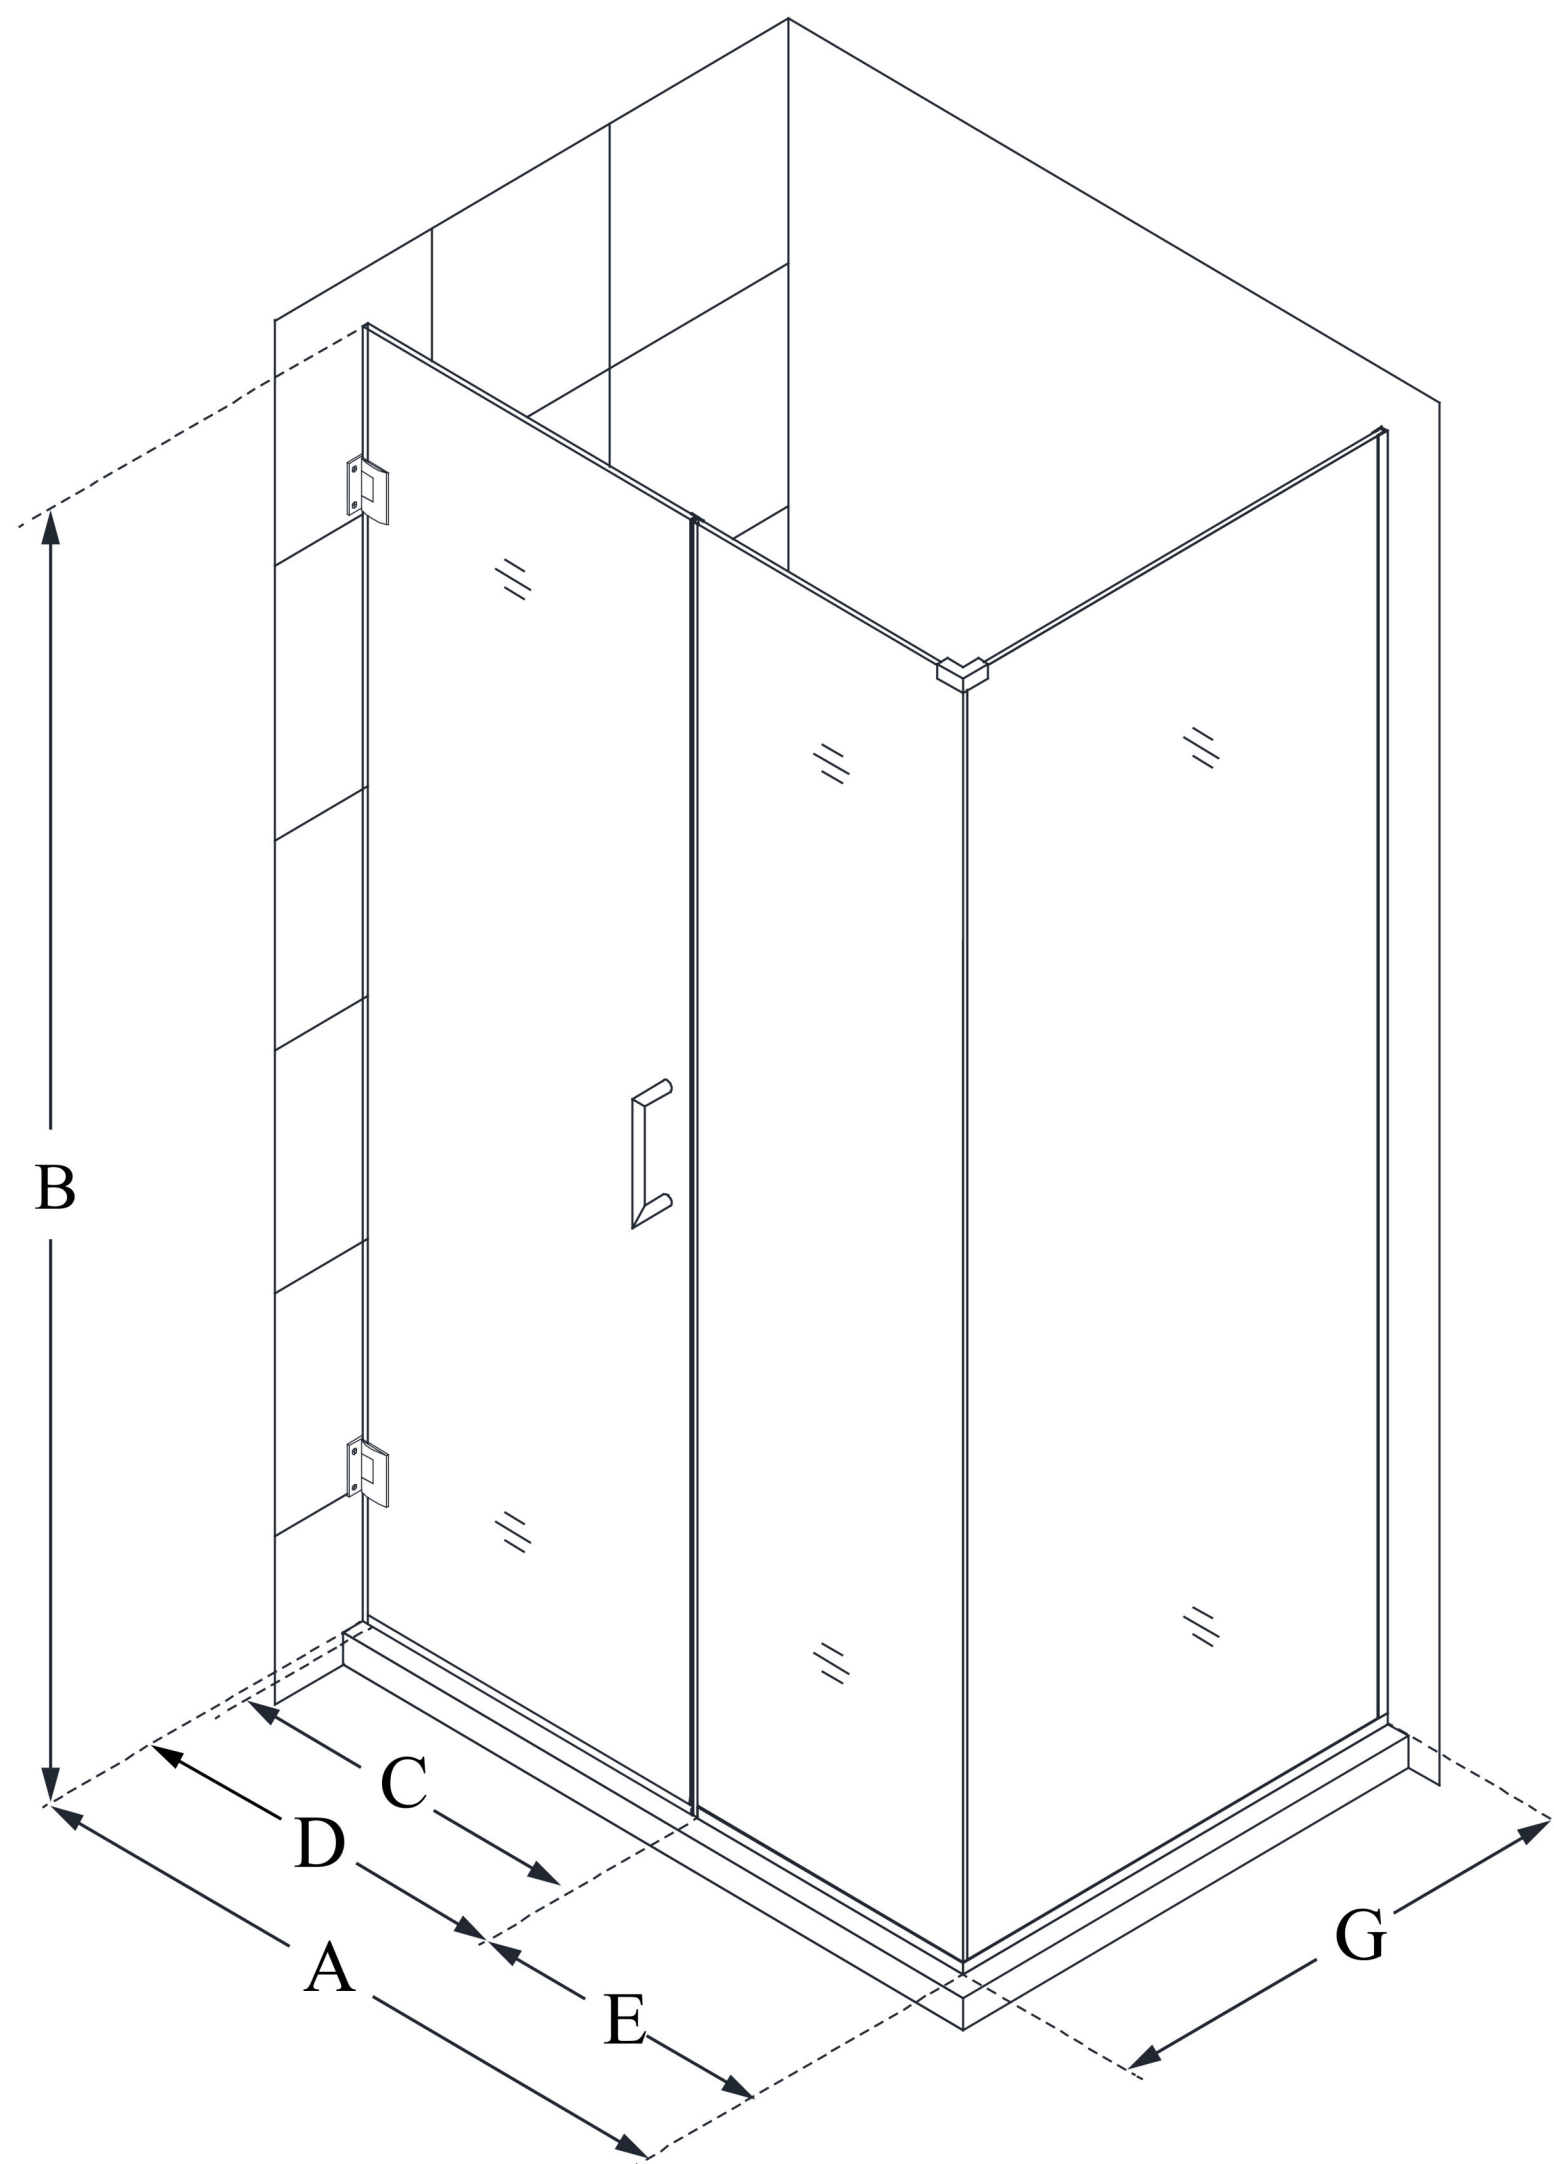

SHEN-24390340

UNIDOOR PLUS

DreamLine Unidoor Plus 39 in. W
x 34 3/8 in. D x 72 in. H Frameless
Hinged Shower Enclosure, Clear
Glass

SWING DOOR

CONFIGURATION DIMENSIONS:

A: 39 in.

MODEL WIDTH

B: 72 in.

MODEL HEIGHT

C: 24 in.

ACCESS WIDTH

D: 25 in.

DOOR WIDTH

E: 14 in.

INLINE PANEL WIDTH

G: 34 3/8 in.

RETURN PANEL WIDTH

DreamLine reserves the right to update or modify the hardware or materials pictured without prior notice for the purpose of product improvement and customer satisfaction.