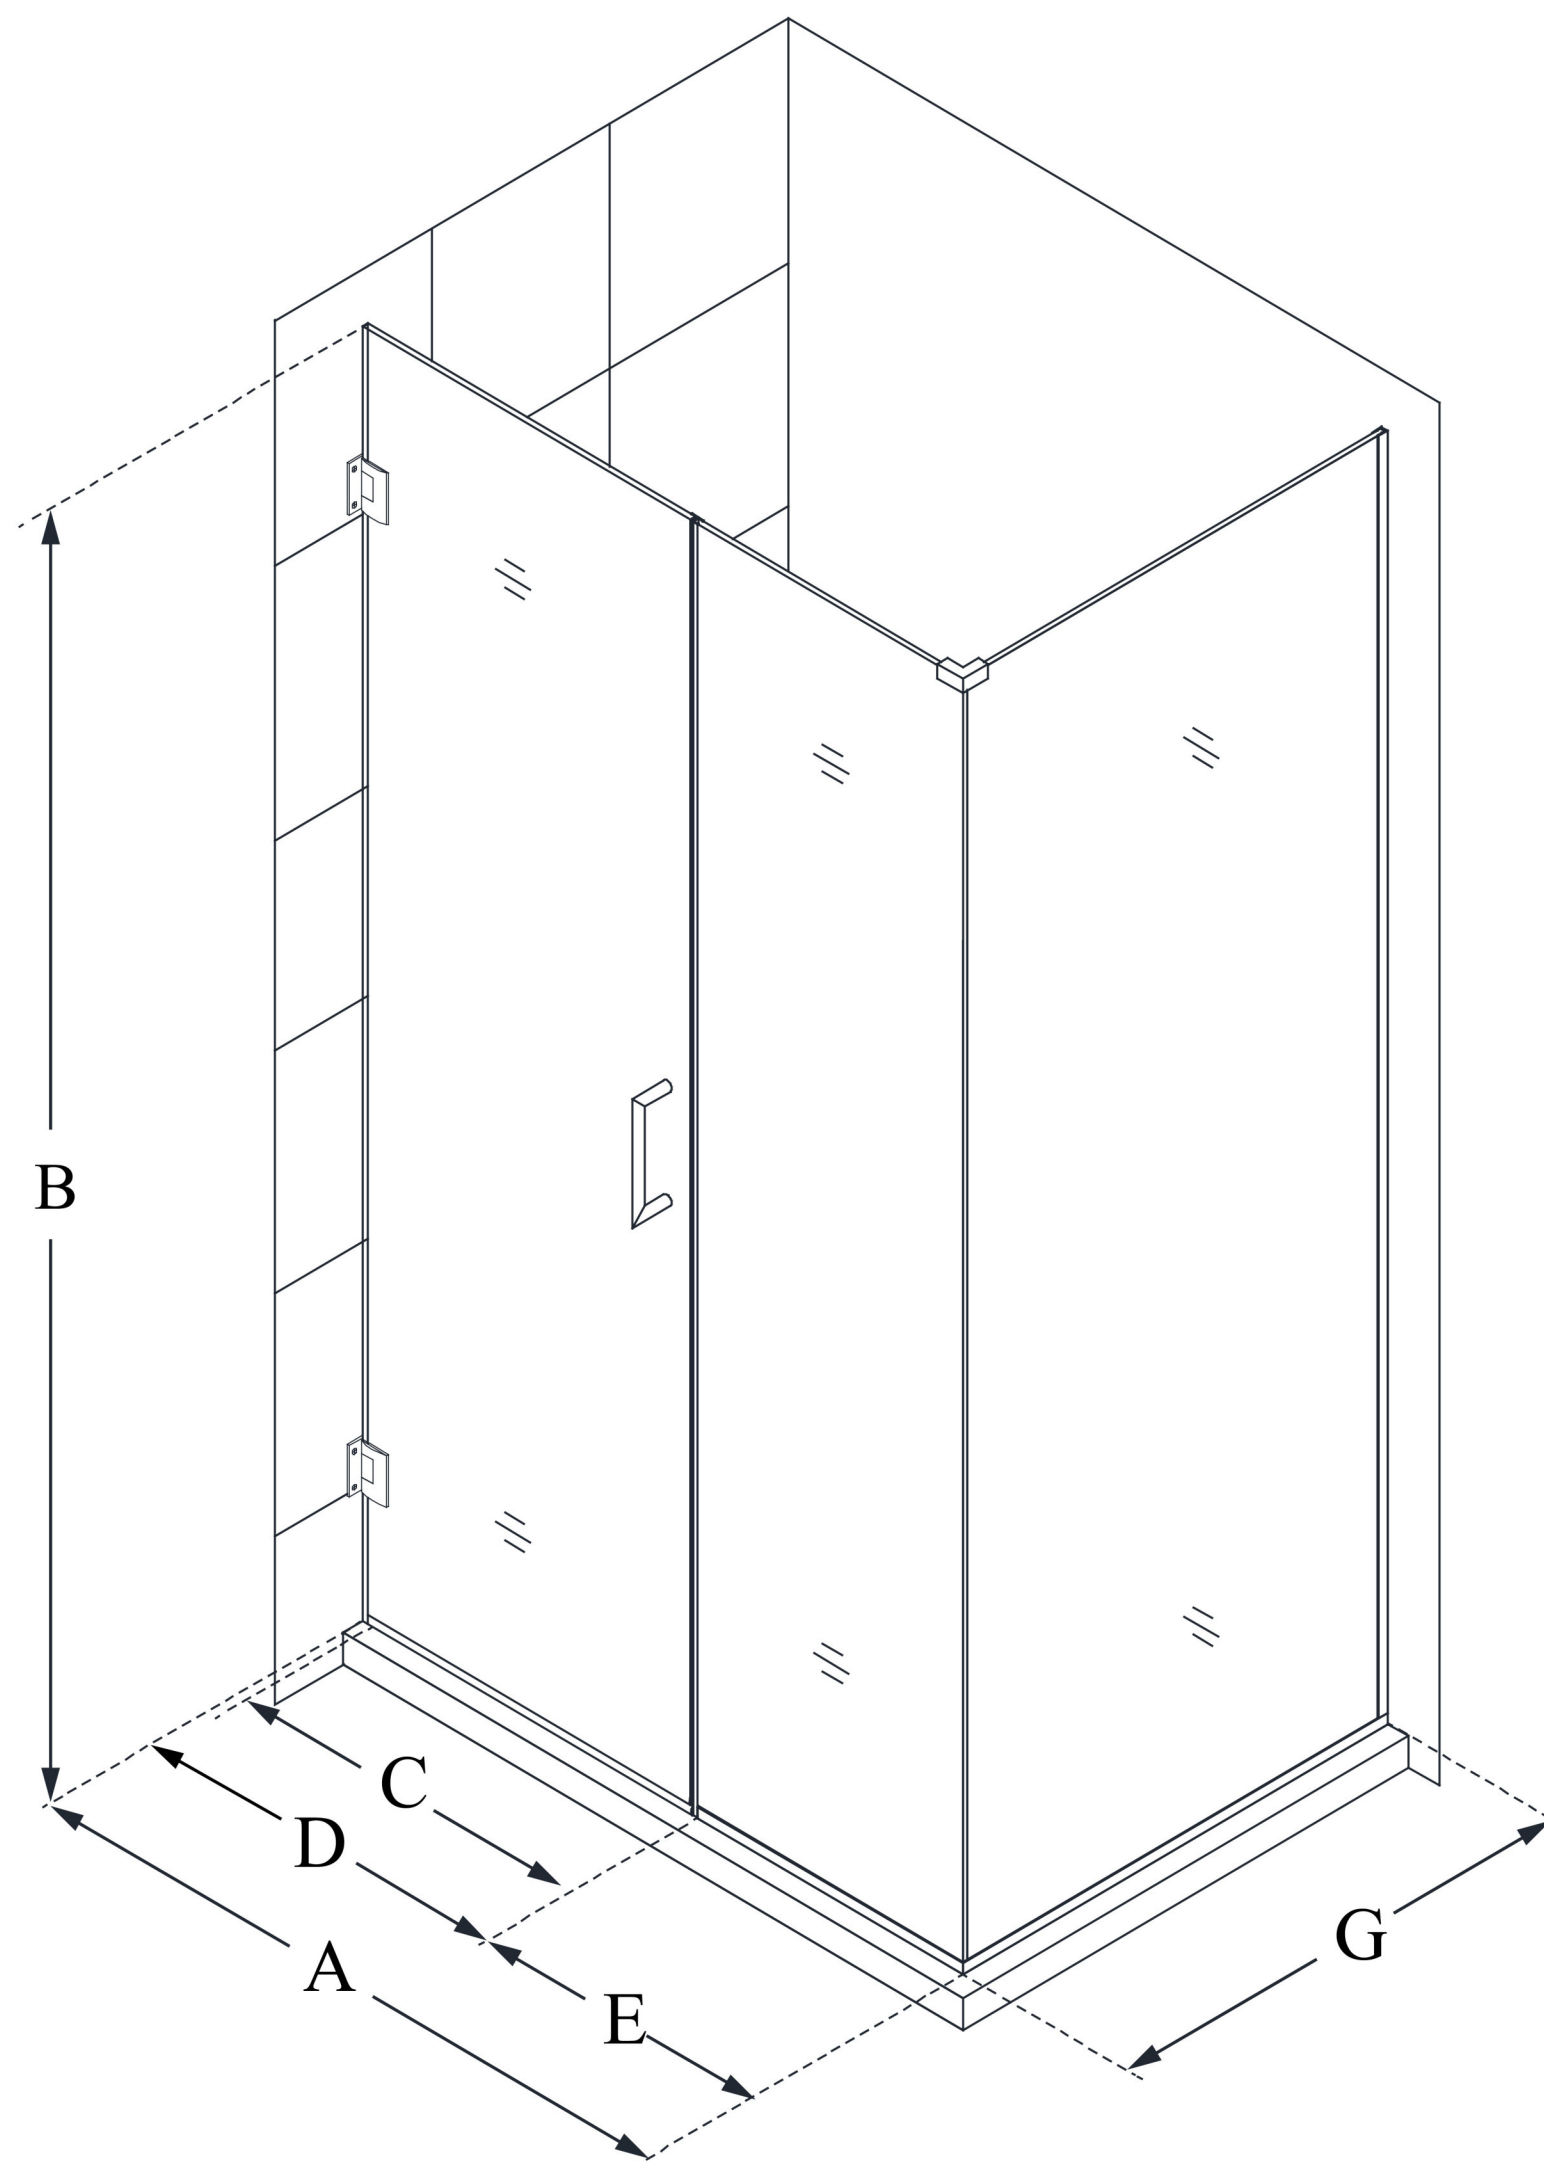

SHEN-24375340

UNIDOOR PLUS

DreamLine Unidoor Plus 37
1/2 in. W x 34 3/8 in. D x 72 in.
H Frameless Hinged Shower
Enclosure, Clear Glass

SWING DOOR

CONFIGURATION DIMENSIONS:

A: 37 1/2 in.

MODEL WIDTH

B: 72 in.

MODEL HEIGHT

C: 22 in.

ACCESS WIDTH

D: 23 in.

DOOR WIDTH

E: 14 1/2 in.

INLINE PANEL WIDTH

G: 34 3/8 in.

RETURN PANEL WIDTH

DreamLine reserves the right to update or modify the hardware or materials pictured without prior notice for the purpose of product improvement and customer satisfaction.