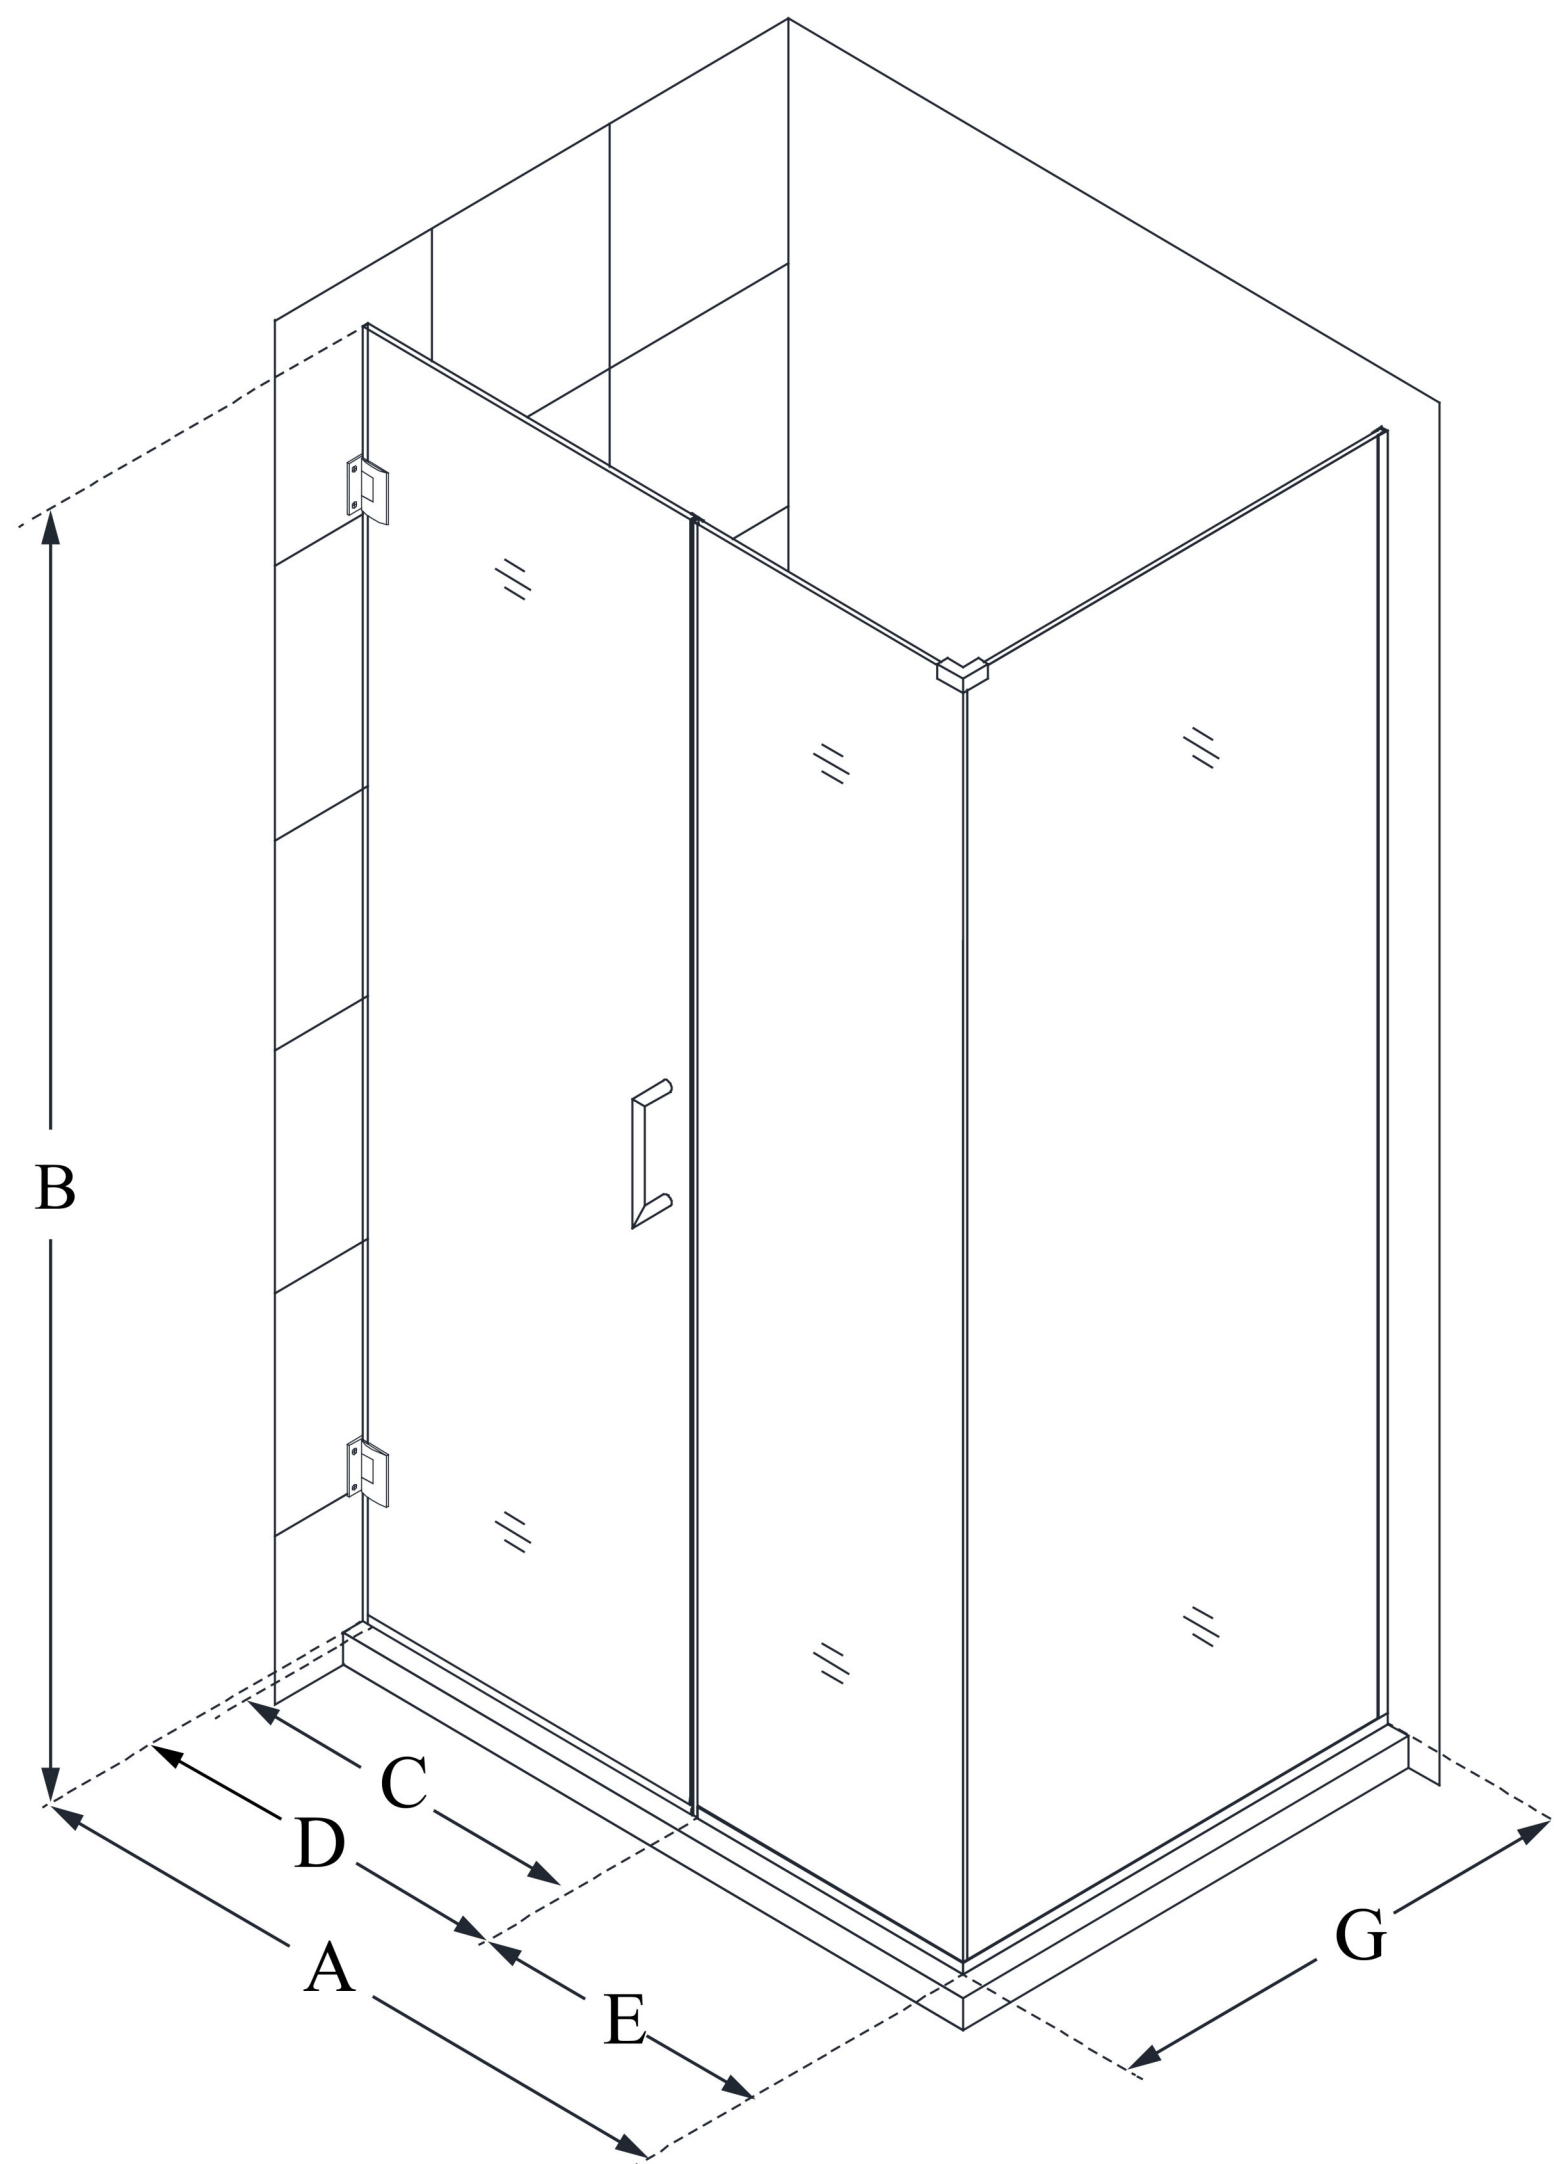

SHEN-24370300

UNIDOOR PLUS

DreamLine Unidoor Plus 37 in. W
x 30 3/8 in. D x 72 in. H Frameless
Hinged Shower Enclosure, Clear
Glass

SWING DOOR

CONFIGURATION DIMENSIONS:

A: 37 in.

MODEL WIDTH

B: 72 in.

MODEL HEIGHT

C: 22 in.

ACCESS WIDTH

D: 23 in.

DOOR WIDTH

E: 14 in.

INLINE PANEL WIDTH

G: 30 3/8 in.

RETURN PANEL WIDTH

DreamLine reserves the right to update or modify the hardware or materials pictured without prior notice for the purpose of product improvement and customer satisfaction.