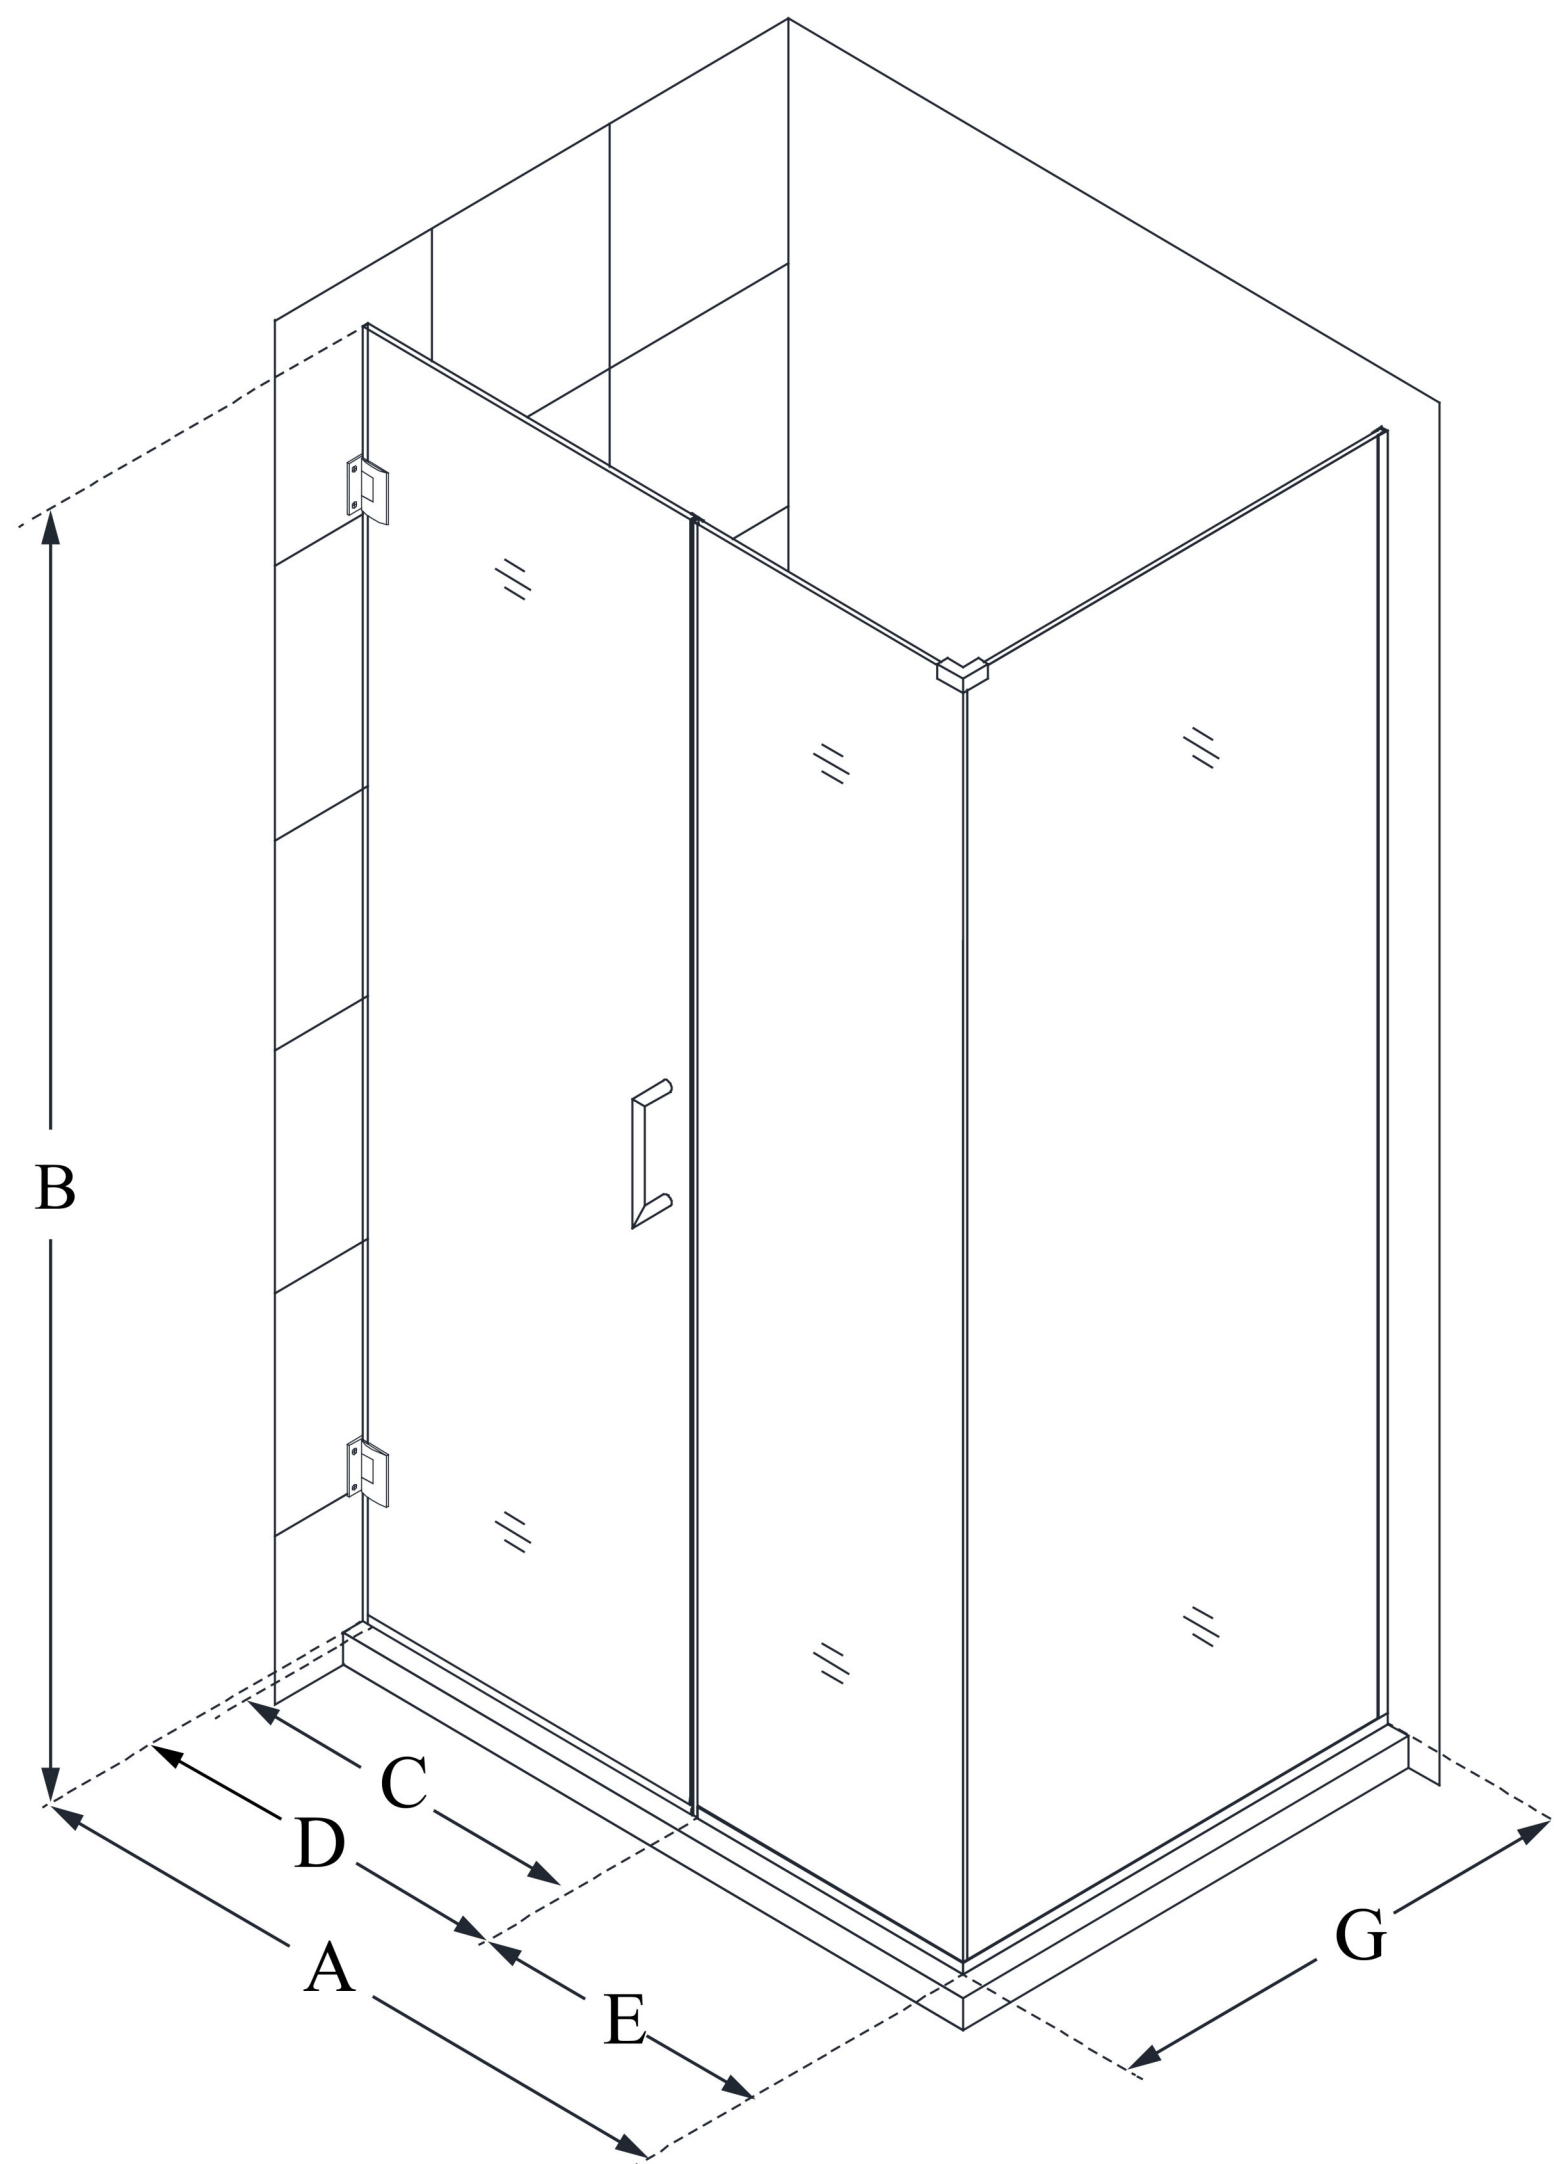

SHEN-24350340

UNIDOOR PLUS

DreamLine Unidoor Plus 35 in. W
x 34 3/8 in. D x 72 in. H Frameless
Hinged Shower Enclosure, Clear
Glass

SWING DOOR

CONFIGURATION DIMENSIONS:

A: 35 in.

MODEL WIDTH

B: 72 in.

MODEL HEIGHT

C: 28 in.

ACCESS WIDTH

D: 29 in.

DOOR WIDTH

E: 6 in.

INLINE PANEL WIDTH

G: 34 3/8 in.

RETURN PANEL WIDTH

DreamLine reserves the right to update or modify the hardware or materials pictured without prior notice for the purpose of product improvement and customer satisfaction.