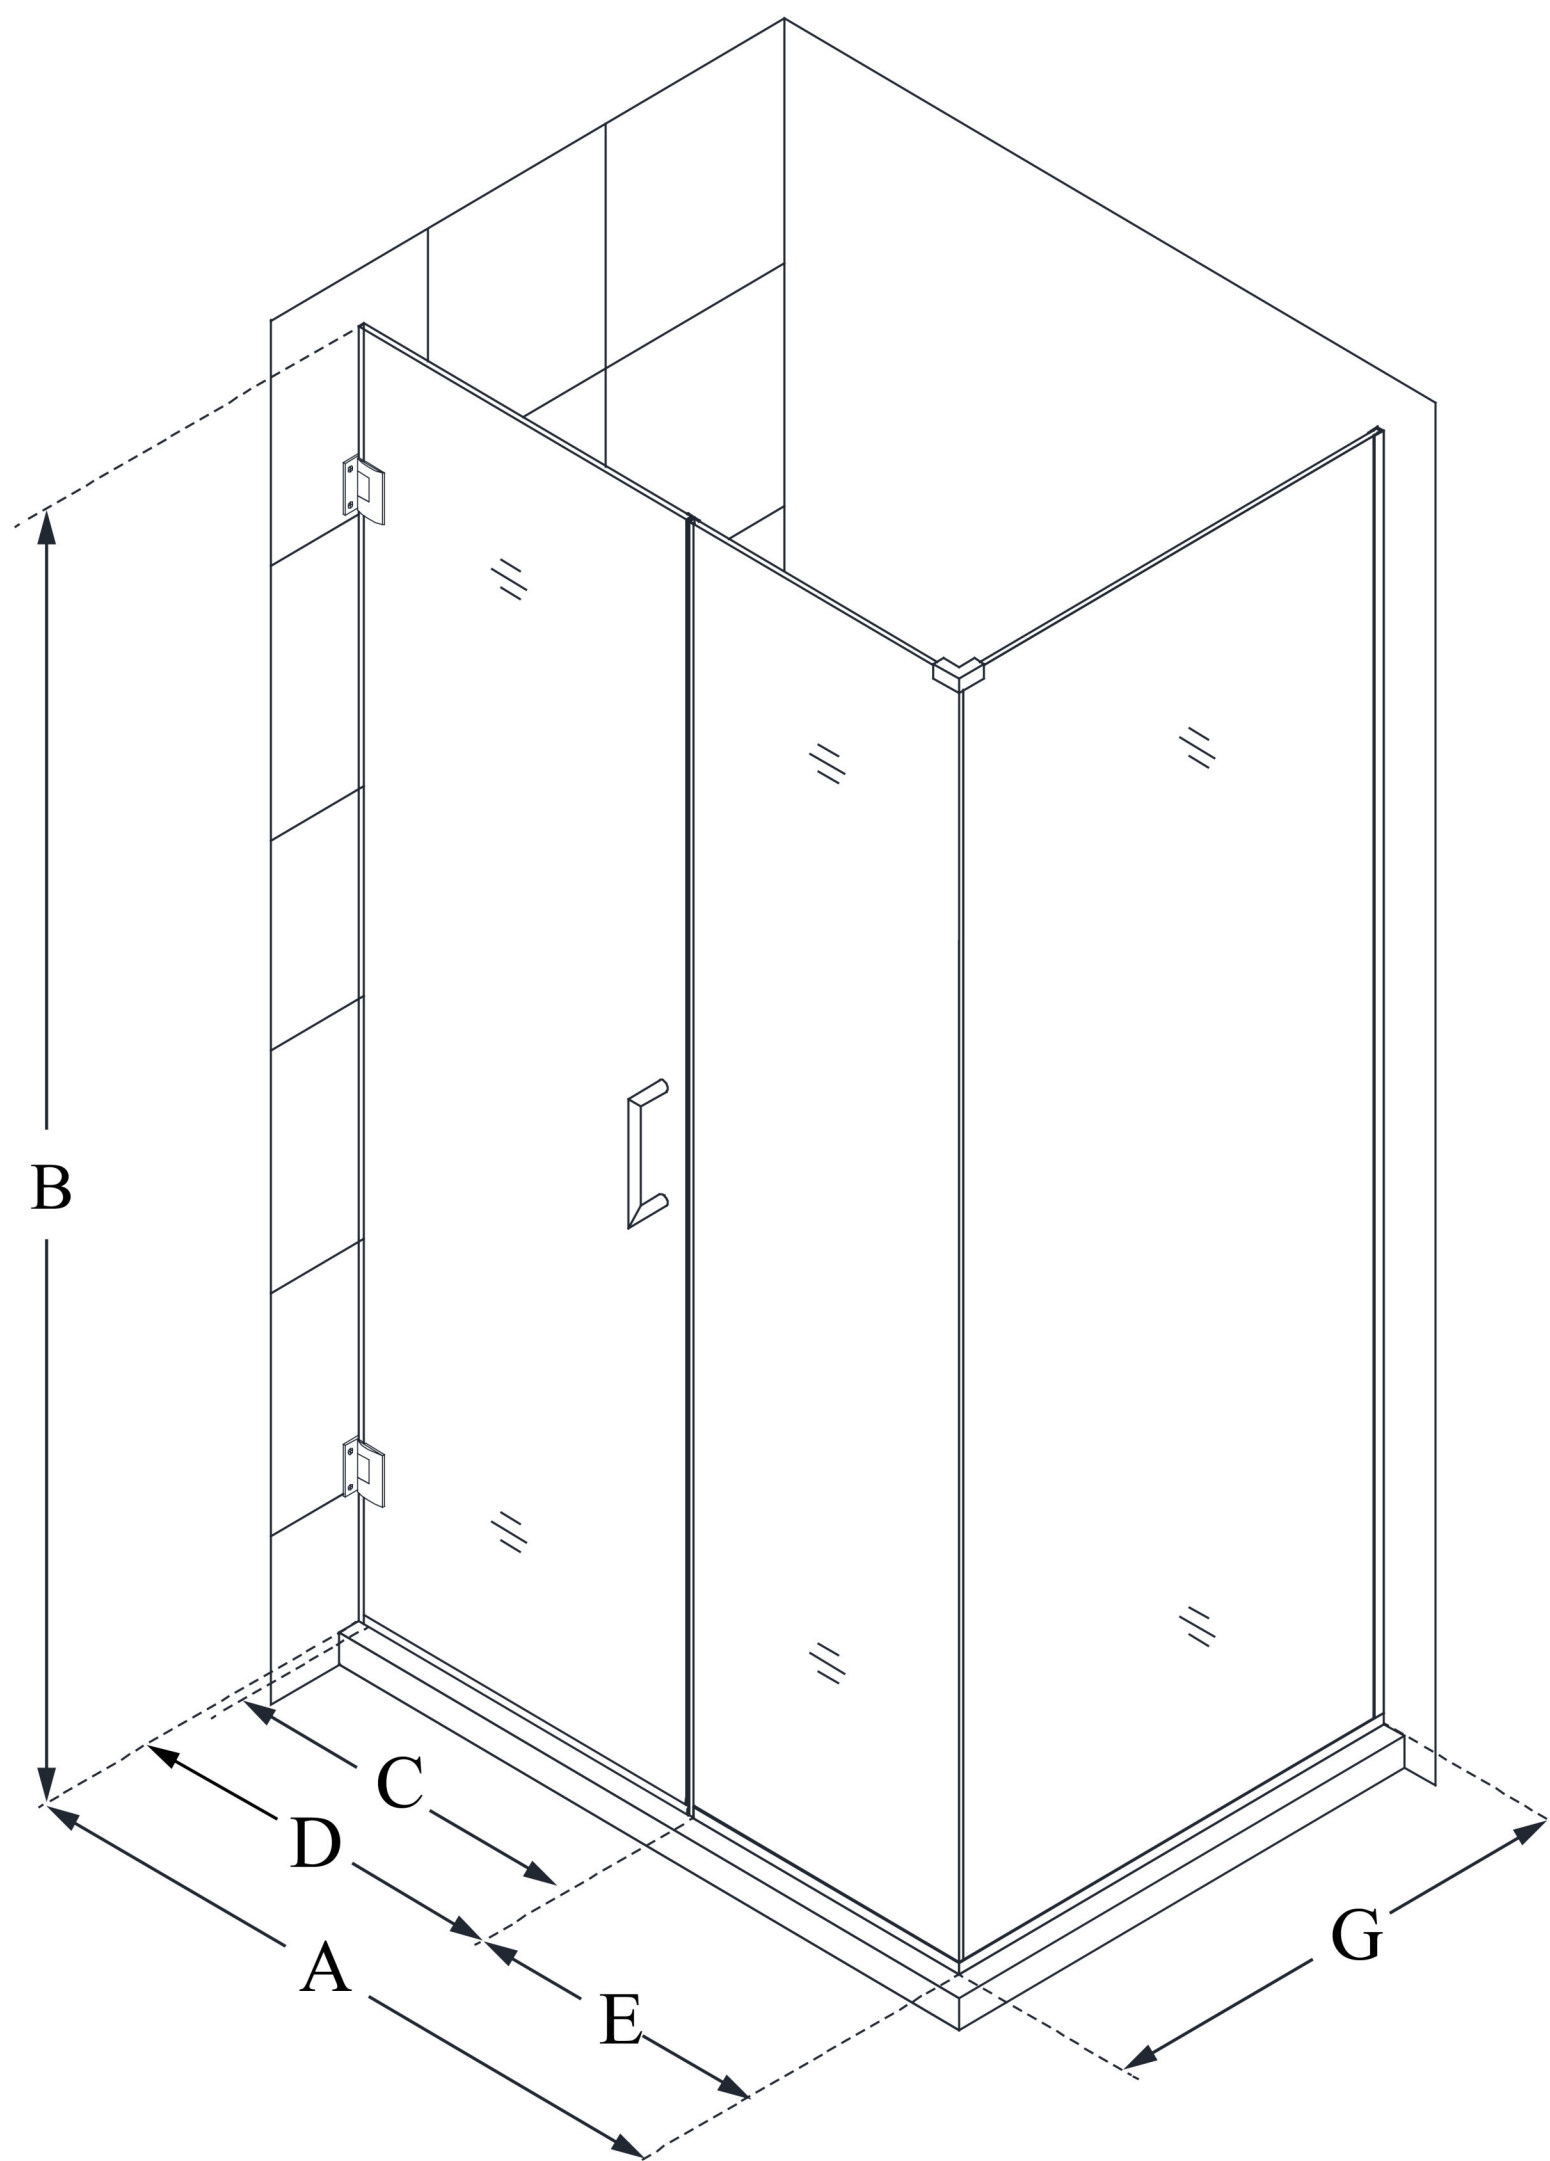

# UNIDOOR PLUS

DreamLine Unidoor Plus 34  
1/2 in. W x 34 3/8 in. D x 72 in.  
H Frameless Hinged Shower  
Enclosure, Clear Glass

**SWING DOOR**

## CONFIGURATION DIMENSIONS:

**A: 34 1/2 in.**

MODEL WIDTH

**B: 72 in.**

MODEL HEIGHT

**C: 27 in.**

ACCESS WIDTH

**D: 28 in.**

DOOR WIDTH

**E: 6 1/2 in.**

INLINE PANEL WIDTH

**G: 34 3/8 in.**

RETURN PANEL WIDTH

DreamLine reserves the right to update or modify the hardware or materials pictured without prior notice for the purpose of product improvement and customer satisfaction.