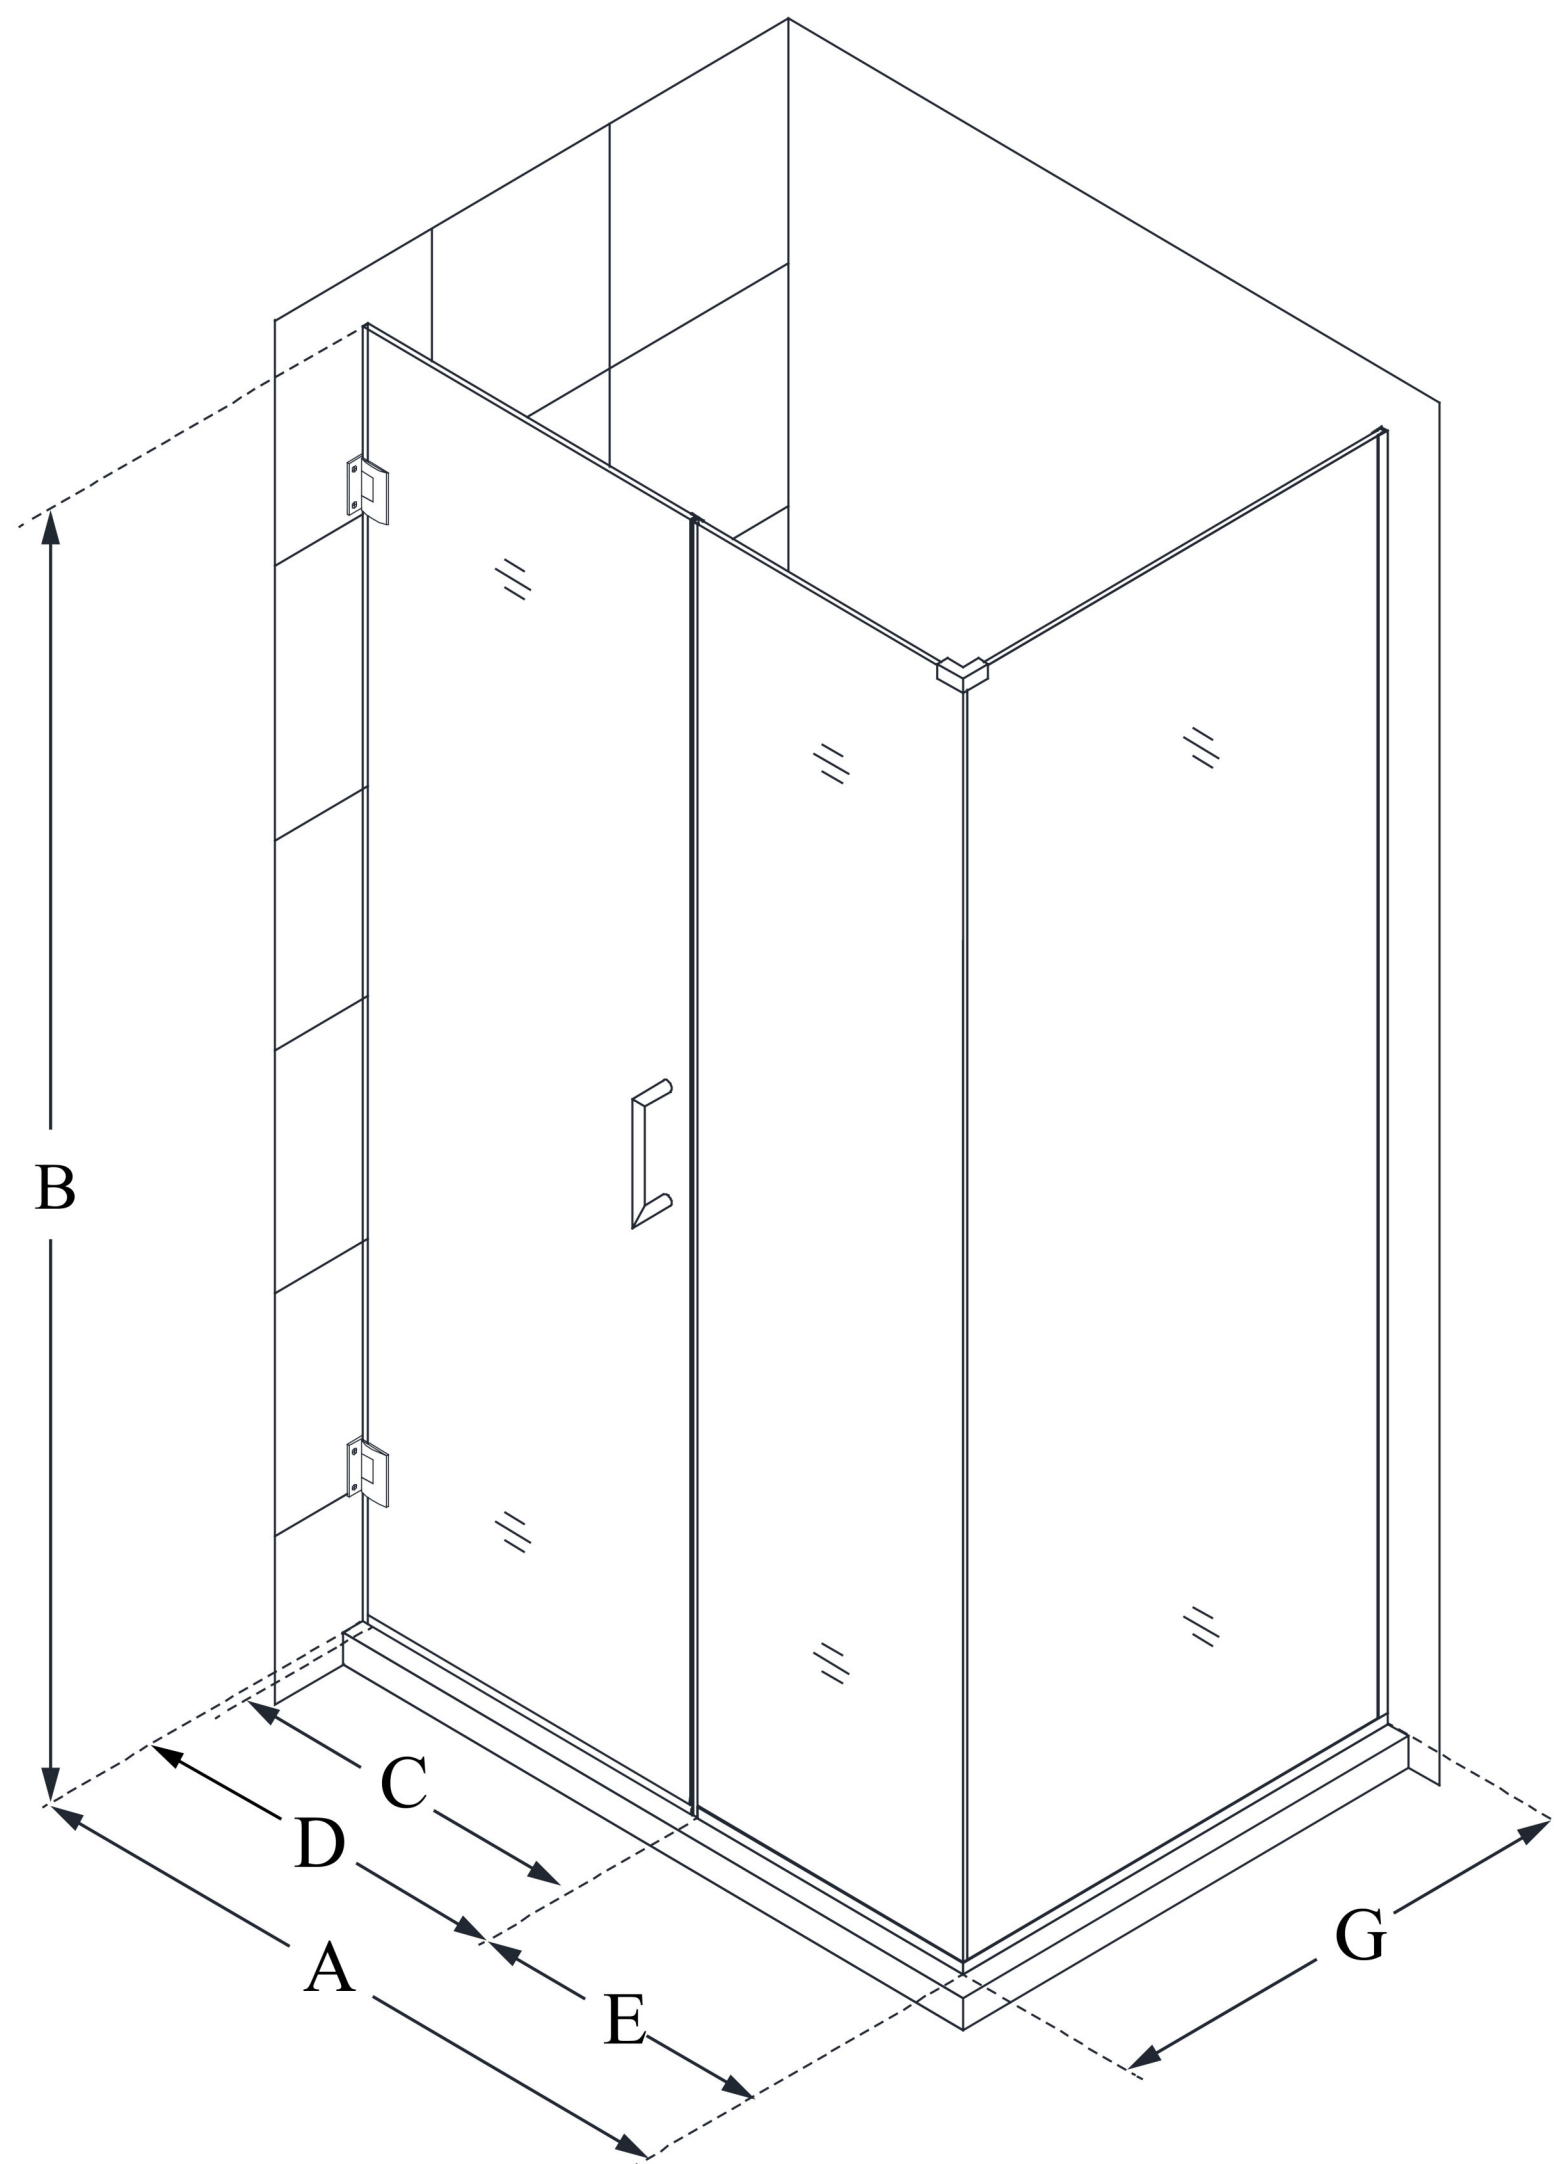

SHEN-24340340

UNIDOOR PLUS

DreamLine Unidoor Plus 34 in. W
x 34 3/8 in. D x 72 in. H Frameless
Hinged Shower Enclosure, Clear
Glass

SWING DOOR

CONFIGURATION DIMENSIONS:

A: 34 in.

MODEL WIDTH

B: 72 in.

MODEL HEIGHT

C: 27 in.

ACCESS WIDTH

D: 28 in.

DOOR WIDTH

E: 6 in.

INLINE PANEL WIDTH

G: 34 3/8 in.

RETURN PANEL WIDTH

DreamLine reserves the right to update or modify the hardware or materials pictured without prior notice for the purpose of product improvement and customer satisfaction.