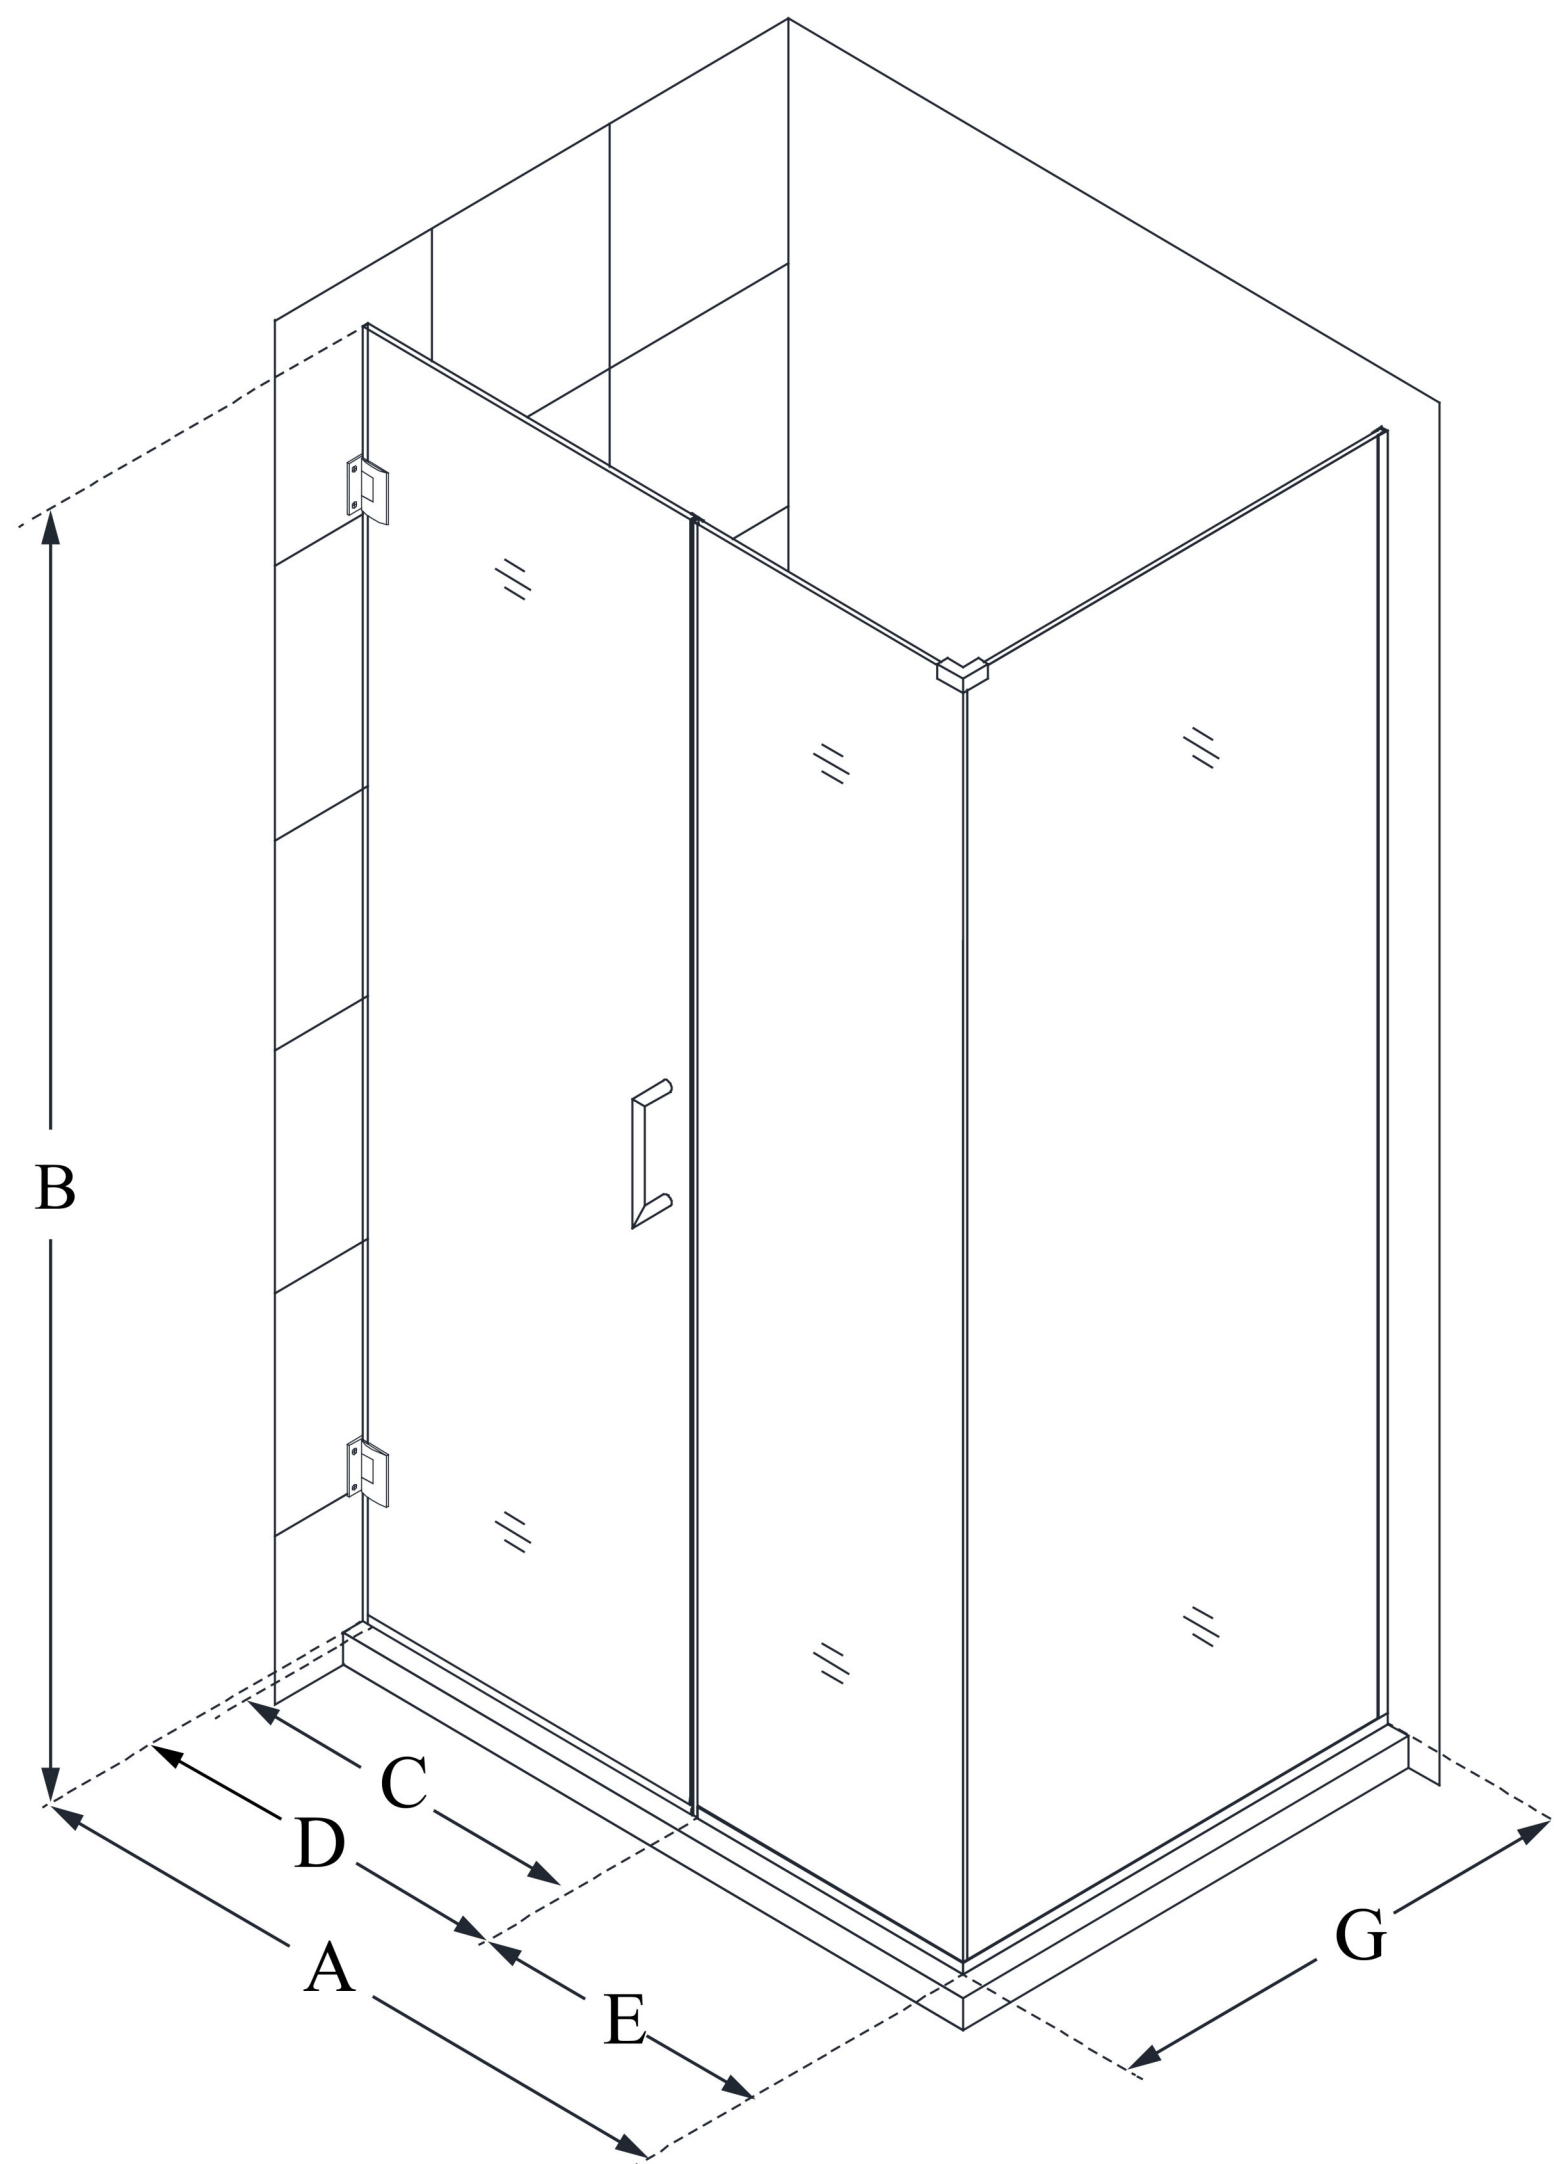

SHEN-24330340

UNIDOOR PLUS

DreamLine Unidoor Plus 33 in. W
x 34 3/8 in. D x 72 in. H Frameless
Hinged Shower Enclosure, Clear
Glass

SWING DOOR

CONFIGURATION DIMENSIONS:

A: 33 in.

MODEL WIDTH

B: 72 in.

MODEL HEIGHT

C: 26 in.

ACCESS WIDTH

D: 27 in.

DOOR WIDTH

E: 6 in.

INLINE PANEL WIDTH

G: 34 3/8 in.

RETURN PANEL WIDTH

DreamLine reserves the right to update or modify the hardware or materials pictured without prior notice for the purpose of product improvement and customer satisfaction.