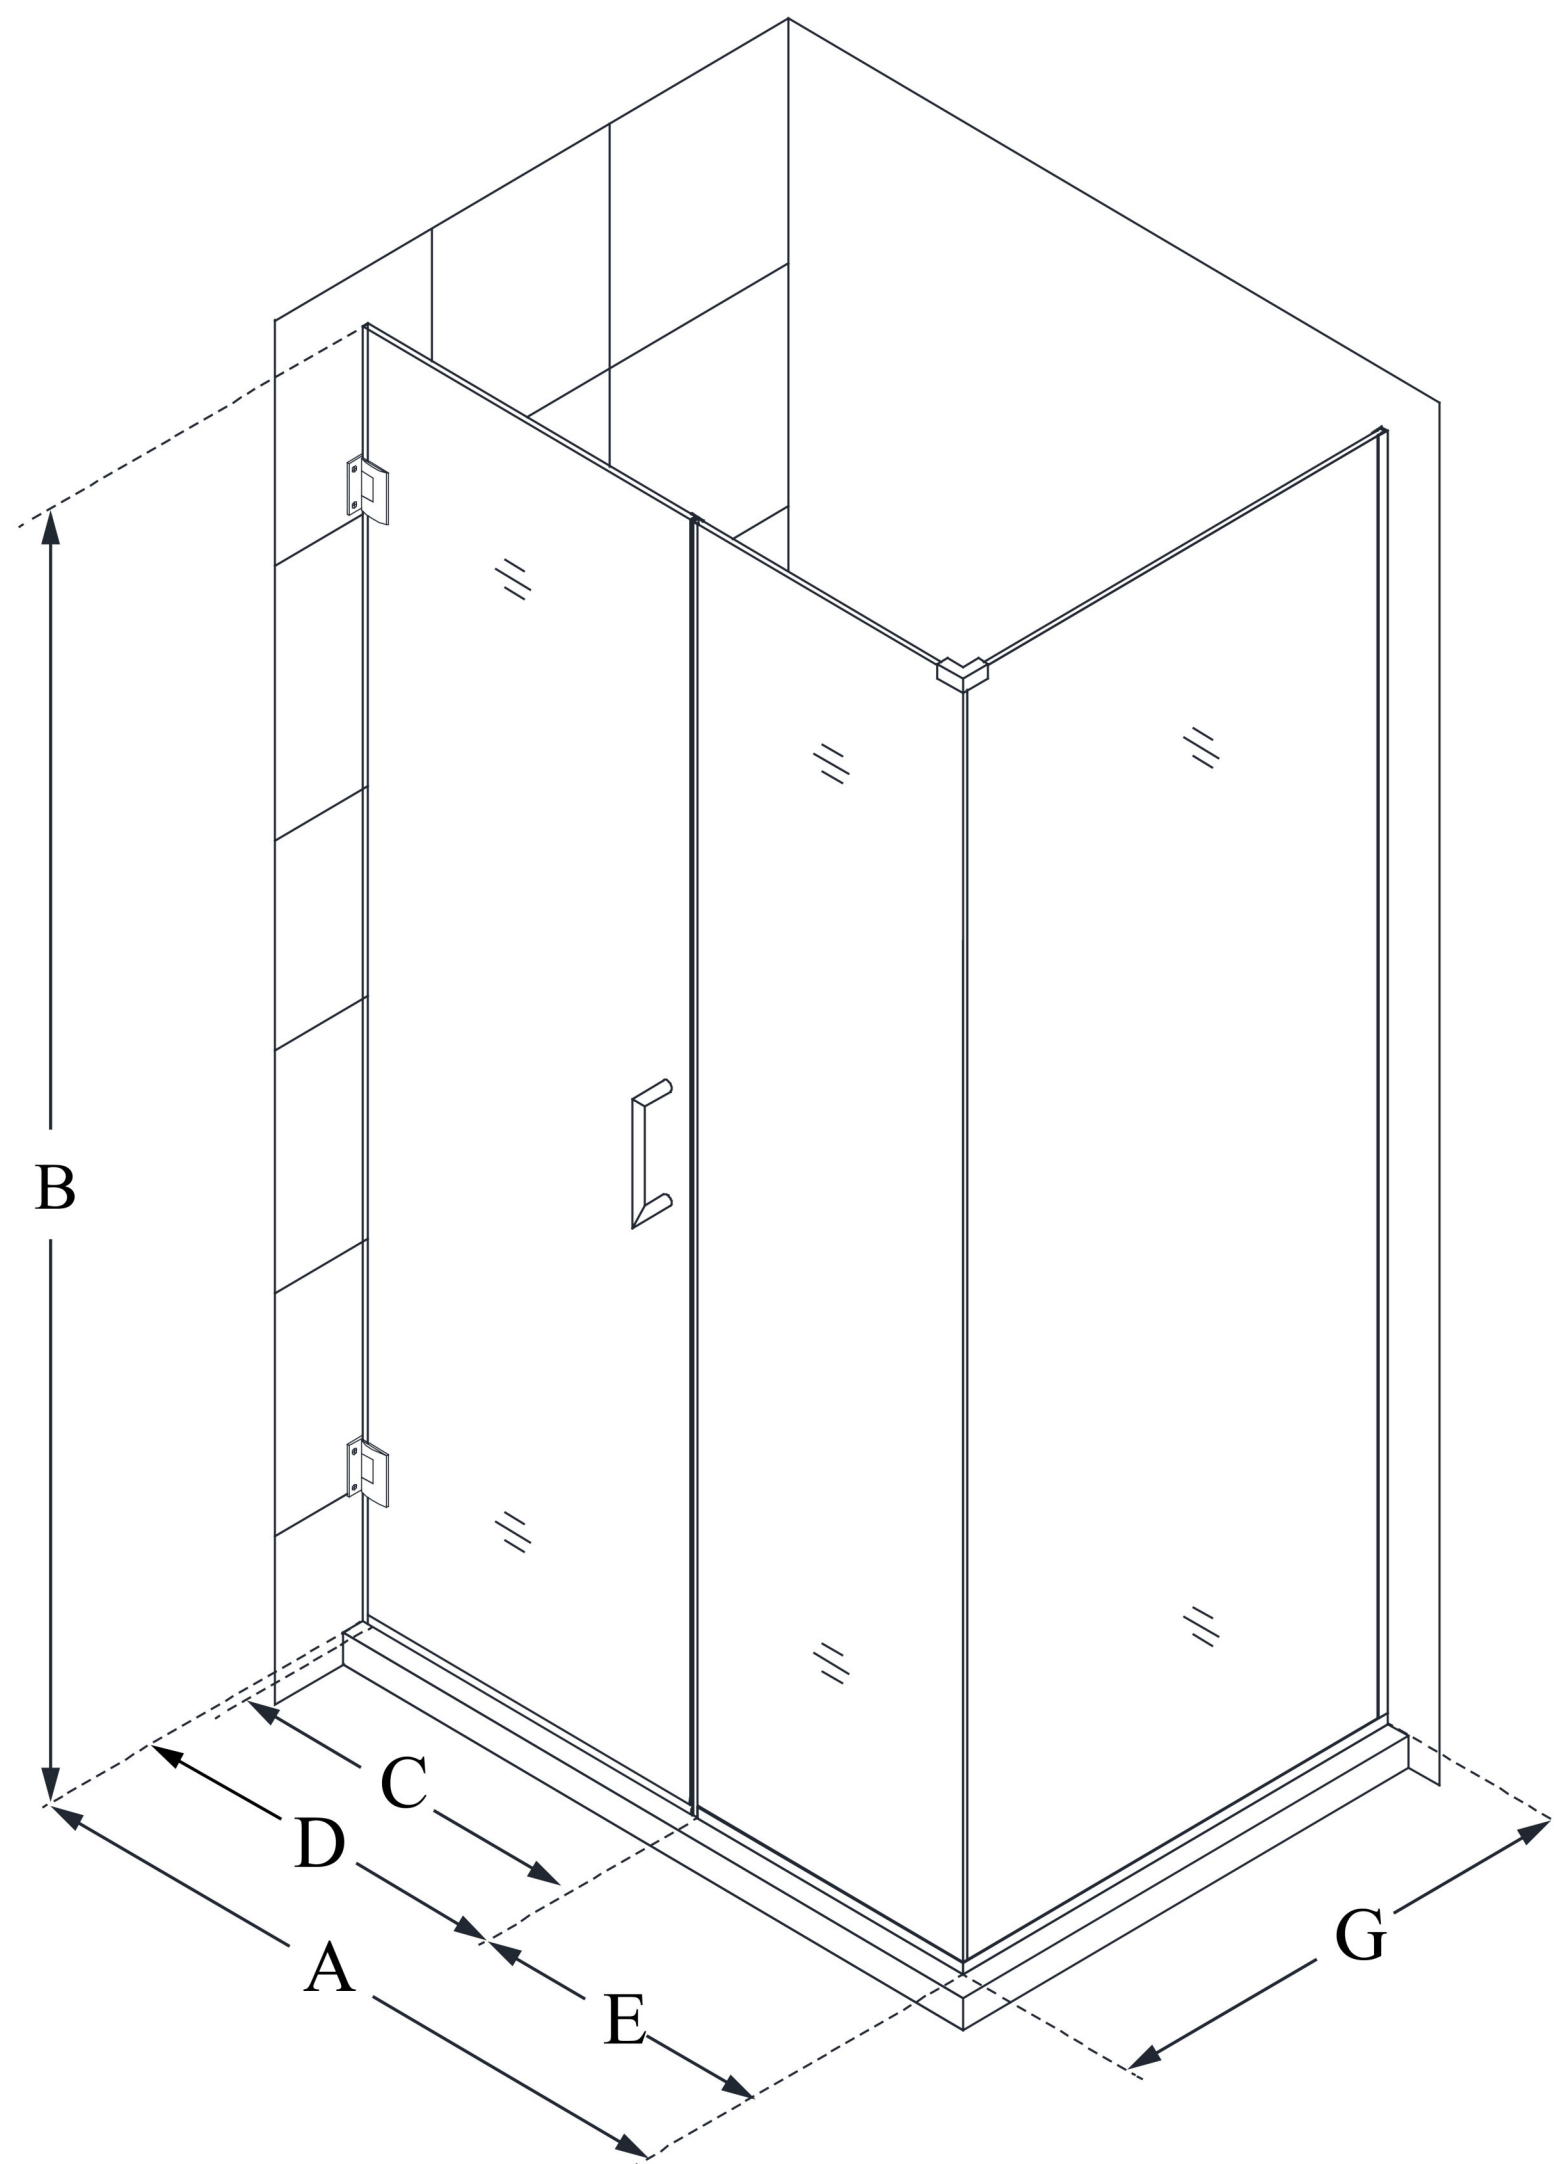

SHEN-24320340

UNIDOOR PLUS

DreamLine Unidoor Plus 32 in. W
x 34 3/8 in. D x 72 in. H Frameless
Hinged Shower Enclosure, Clear
Glass

SWING DOOR

CONFIGURATION DIMENSIONS:

A: 32 in.

MODEL WIDTH

B: 72 in.

MODEL HEIGHT

C: 25 in.

ACCESS WIDTH

D: 26 in.

DOOR WIDTH

E: 6 in.

INLINE PANEL WIDTH

G: 34 3/8 in.

RETURN PANEL WIDTH

DreamLine reserves the right to update or modify the hardware or materials pictured without prior notice for the purpose of product improvement and customer satisfaction.