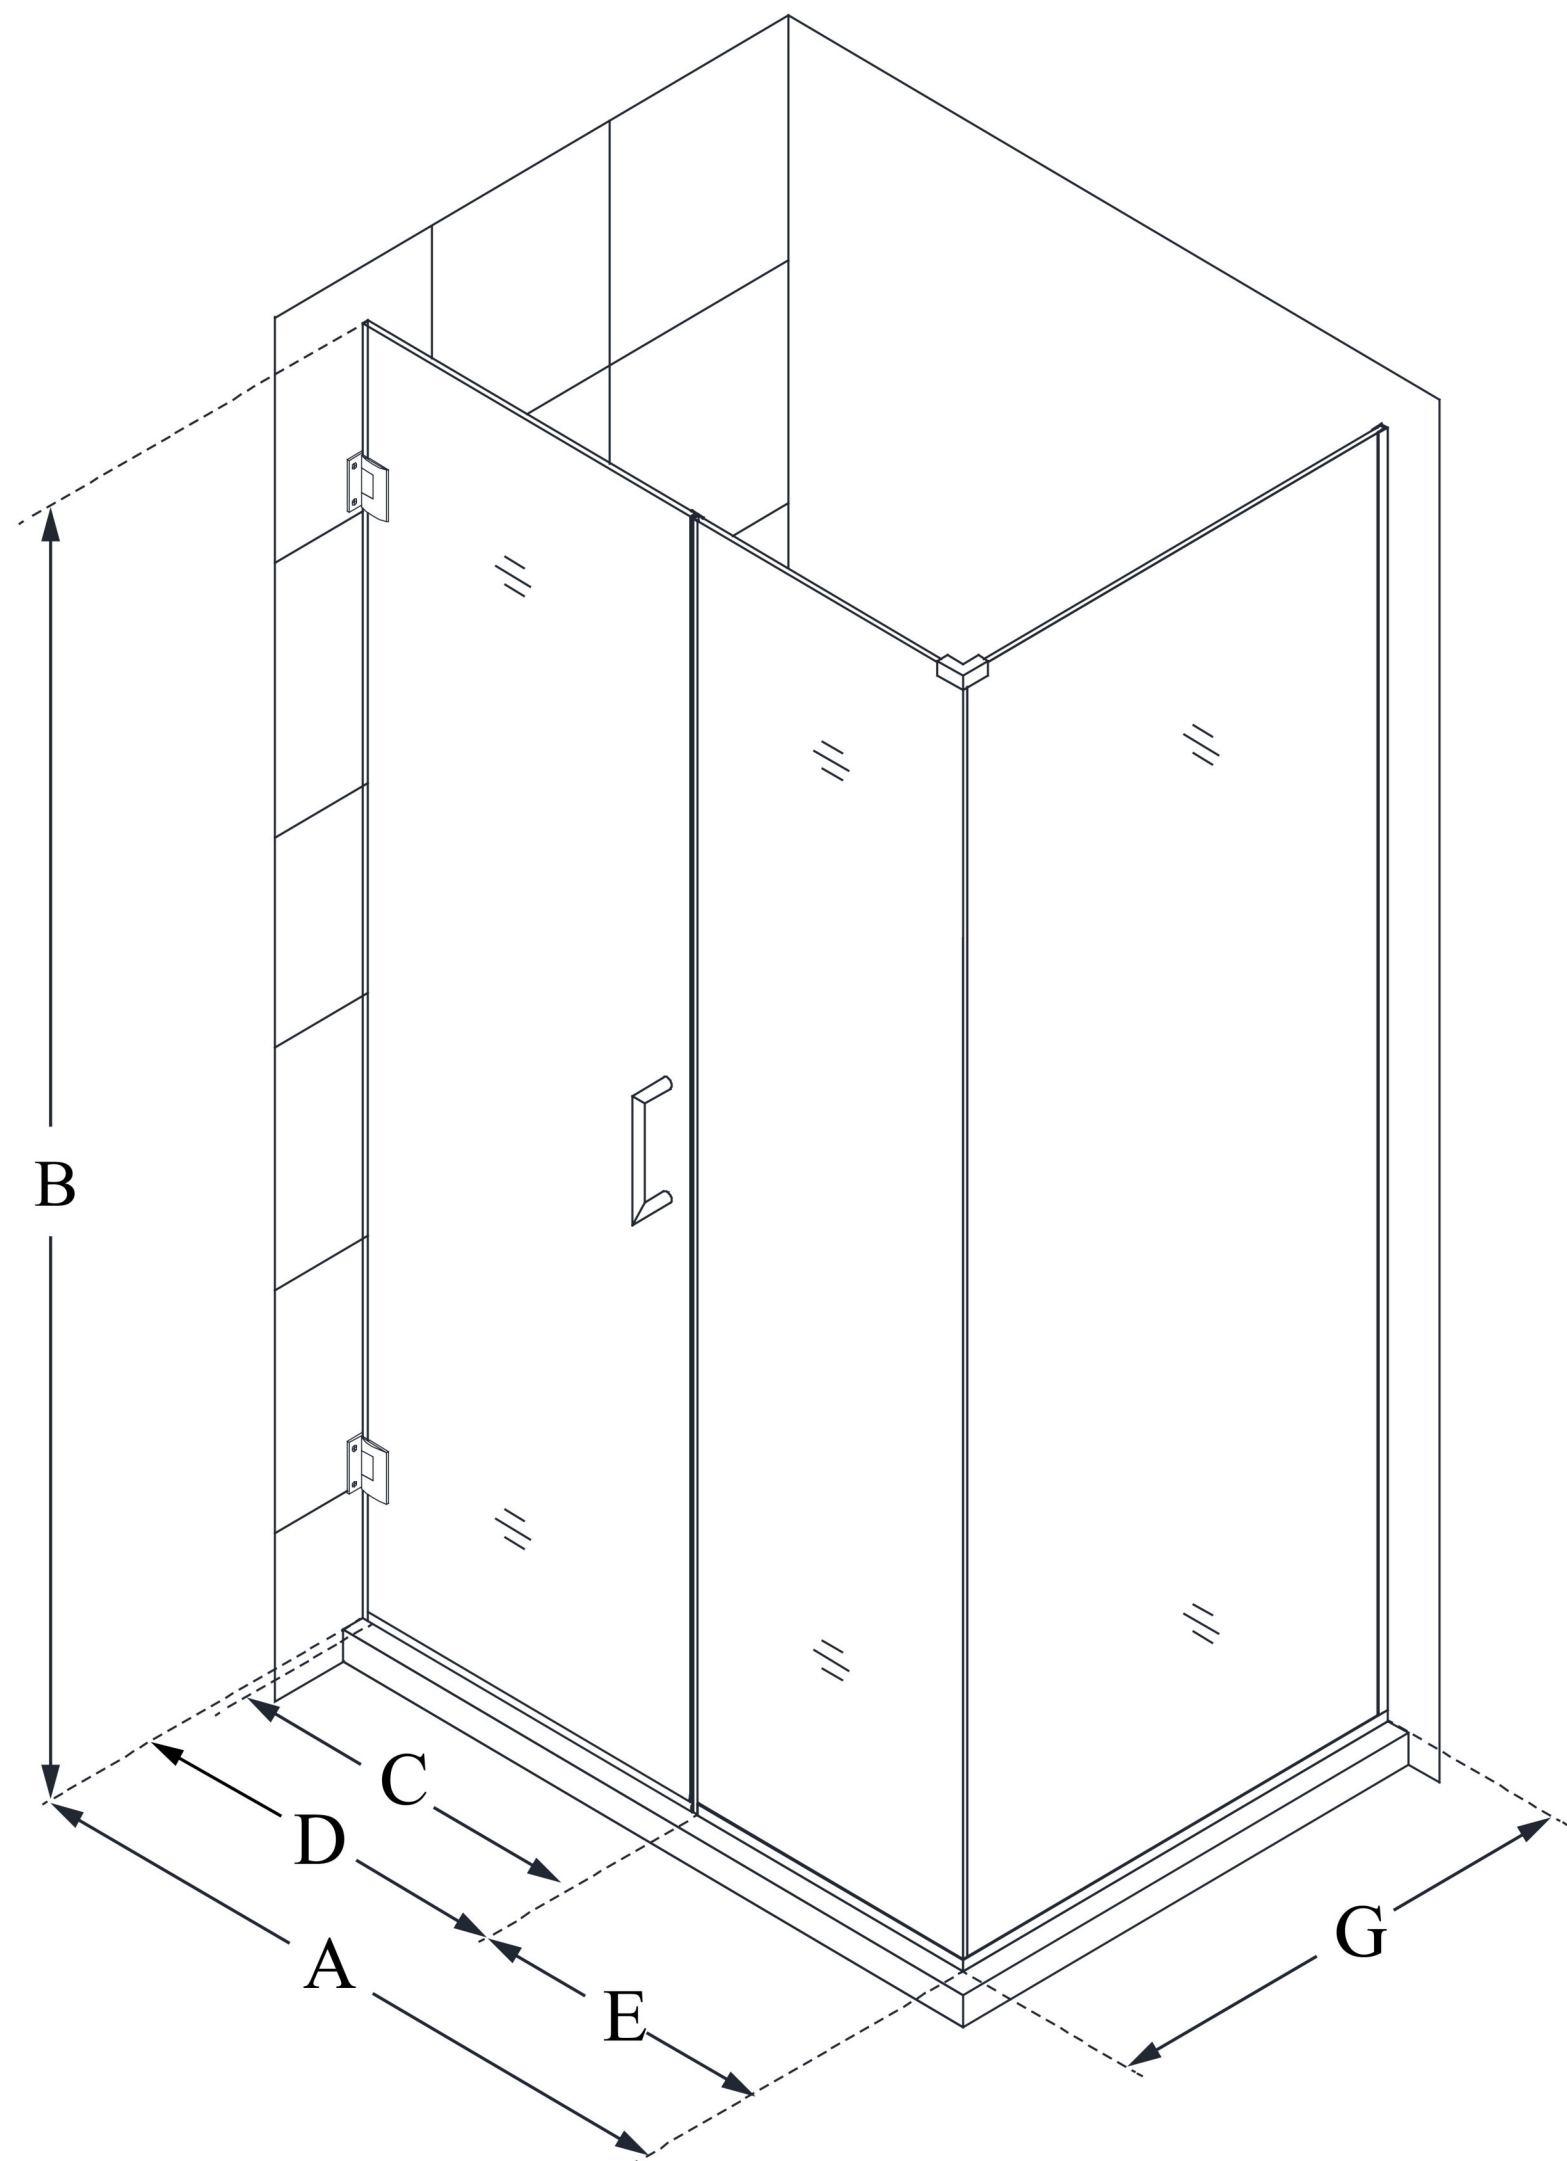

SHEN-24320300

UNIDOOR PLUS

DreamLine Unidoor Plus 32 in. W
x 30 3/8 in. D x 72 in. H Frameless
Hinged Shower Enclosure, Clear
Glass

SWING DOOR

CONFIGURATION DIMENSIONS:

A: 32 in.

MODEL WIDTH

B: 72 in.

MODEL HEIGHT

C: 25 in.

ACCESS WIDTH

D: 26 in.

DOOR WIDTH

E: 6 in.

INLINE PANEL WIDTH

G: 30 3/8 in.

RETURN PANEL WIDTH

DreamLine reserves the right to update or modify the hardware or materials pictured without prior notice for the purpose of product improvement and customer satisfaction.