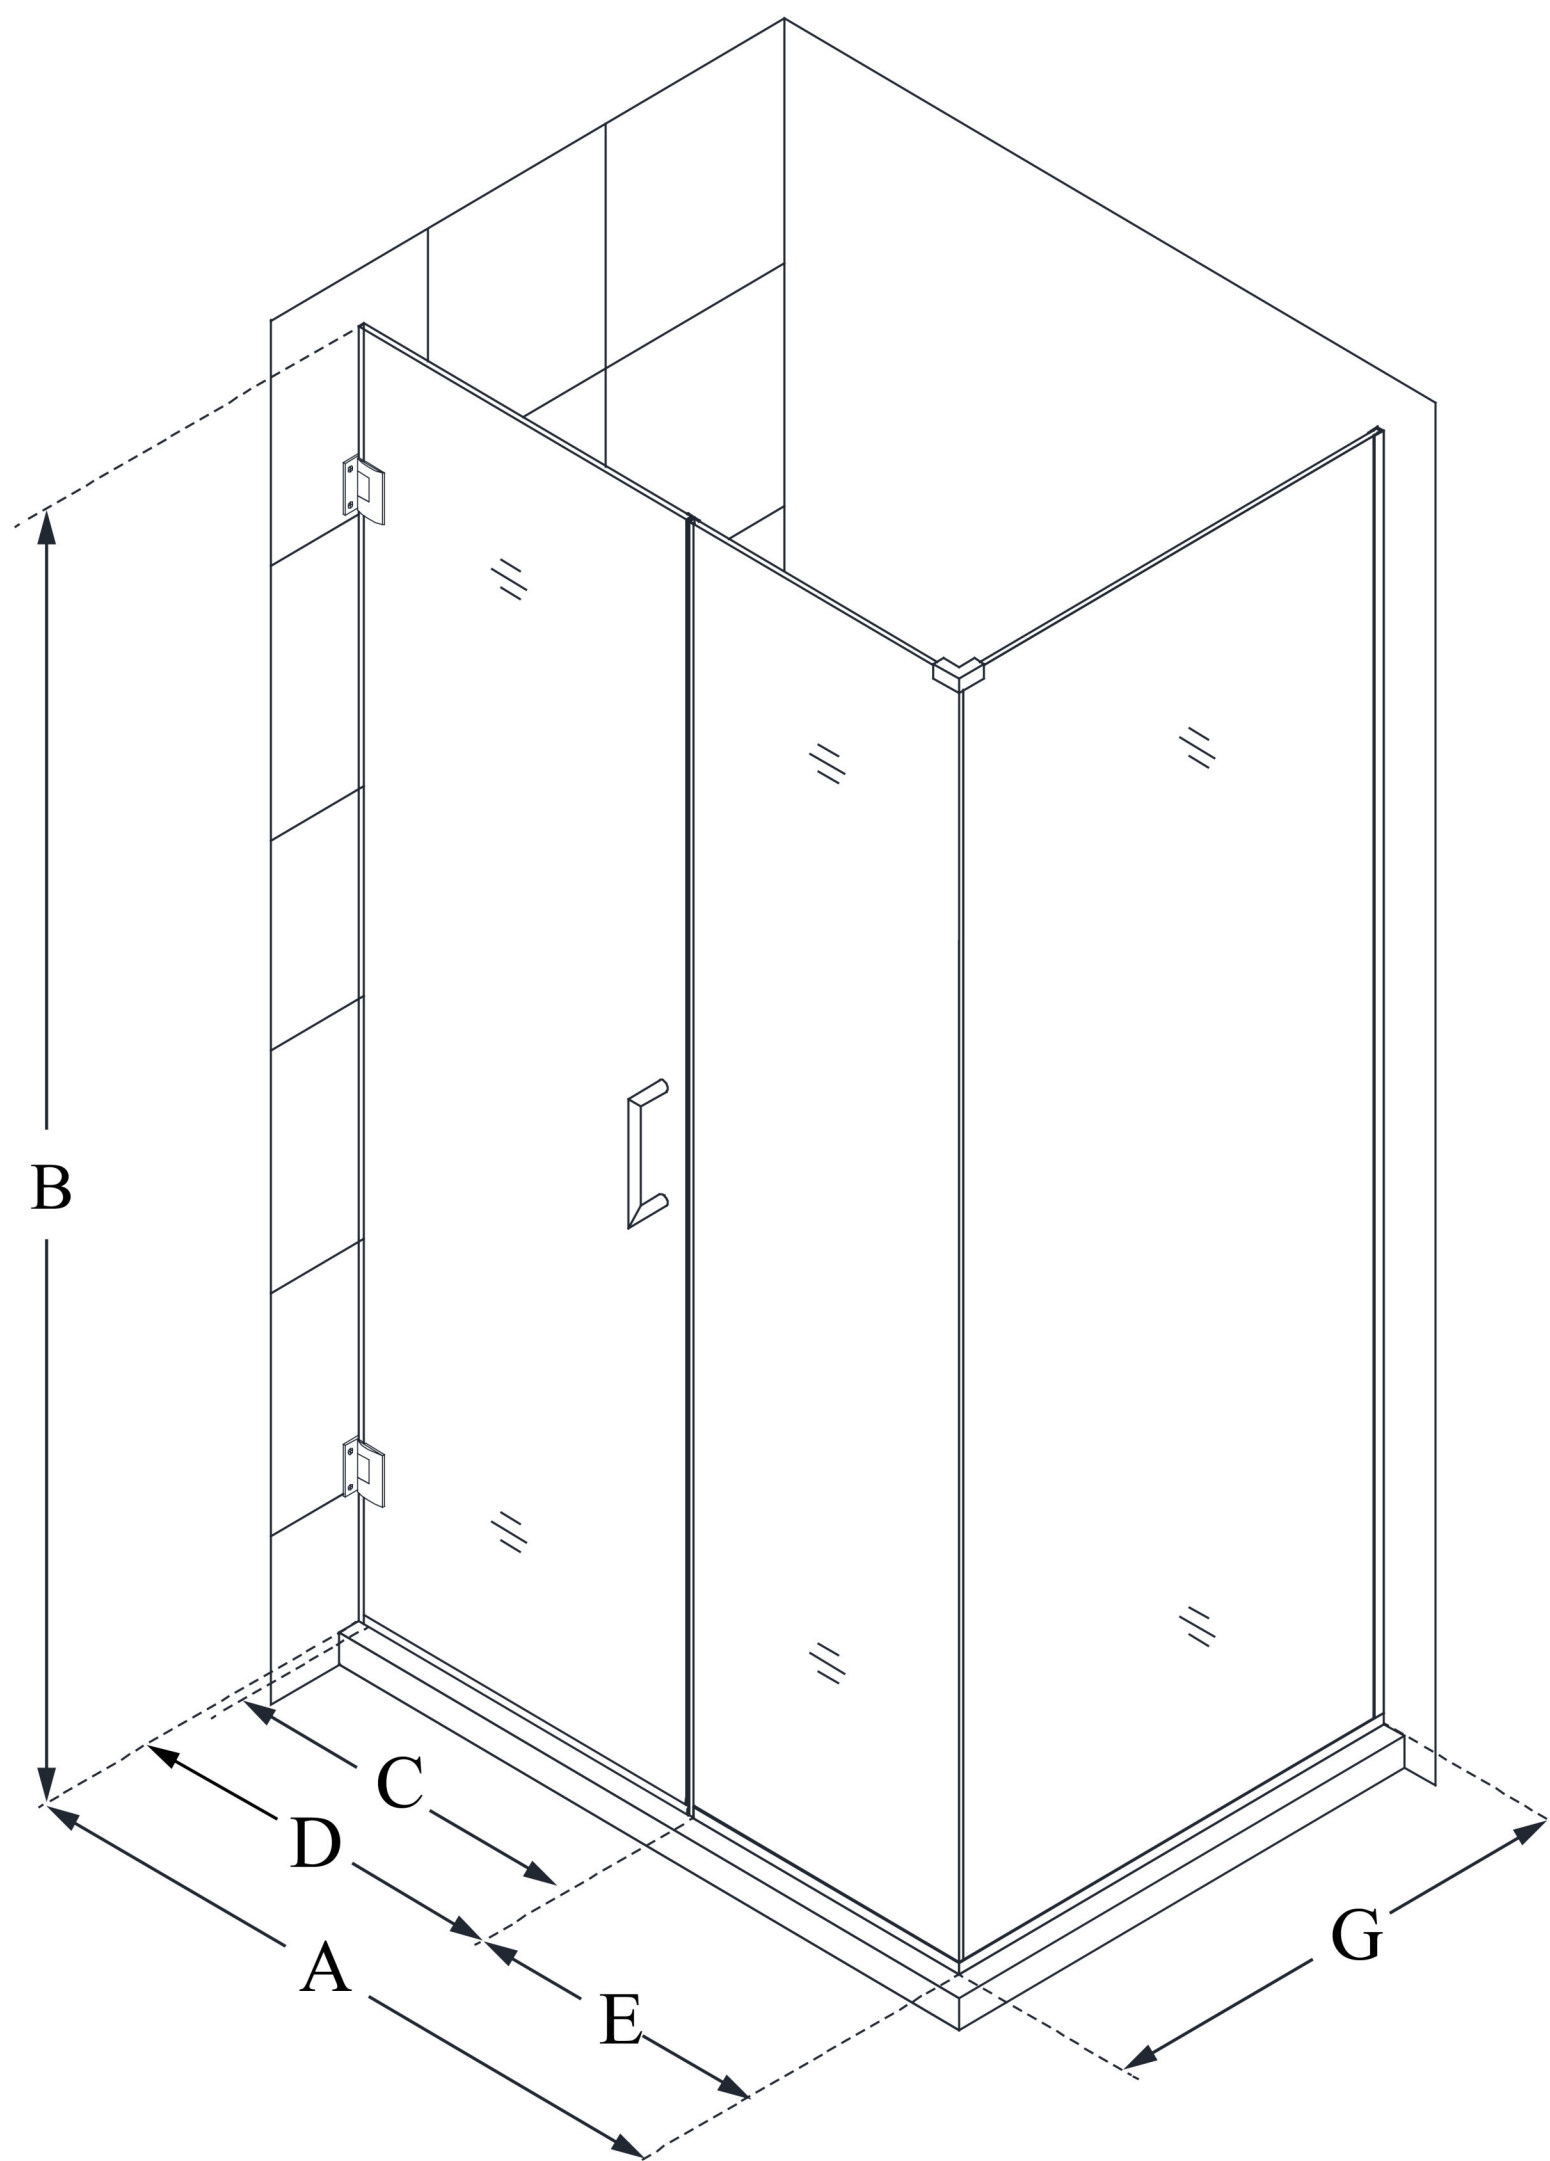

SHEN-24310300

UNIDOOR PLUS

DreamLine Unidoor Plus 31 in. W
x 30 3/8 in. D x 72 in. H Frameless
Hinged Shower Enclosure, Clear
Glass

SWING DOOR

CONFIGURATION DIMENSIONS:

A: 31 in.

MODEL WIDTH

B: 72 in.

MODEL HEIGHT

C: 24 in.

ACCESS WIDTH

D: 25 in.

DOOR WIDTH

E: 6 in.

INLINE PANEL WIDTH

G: 30 3/8 in.

RETURN PANEL WIDTH

DreamLine reserves the right to update or modify the hardware or materials pictured without prior notice for the purpose of product improvement and customer satisfaction.