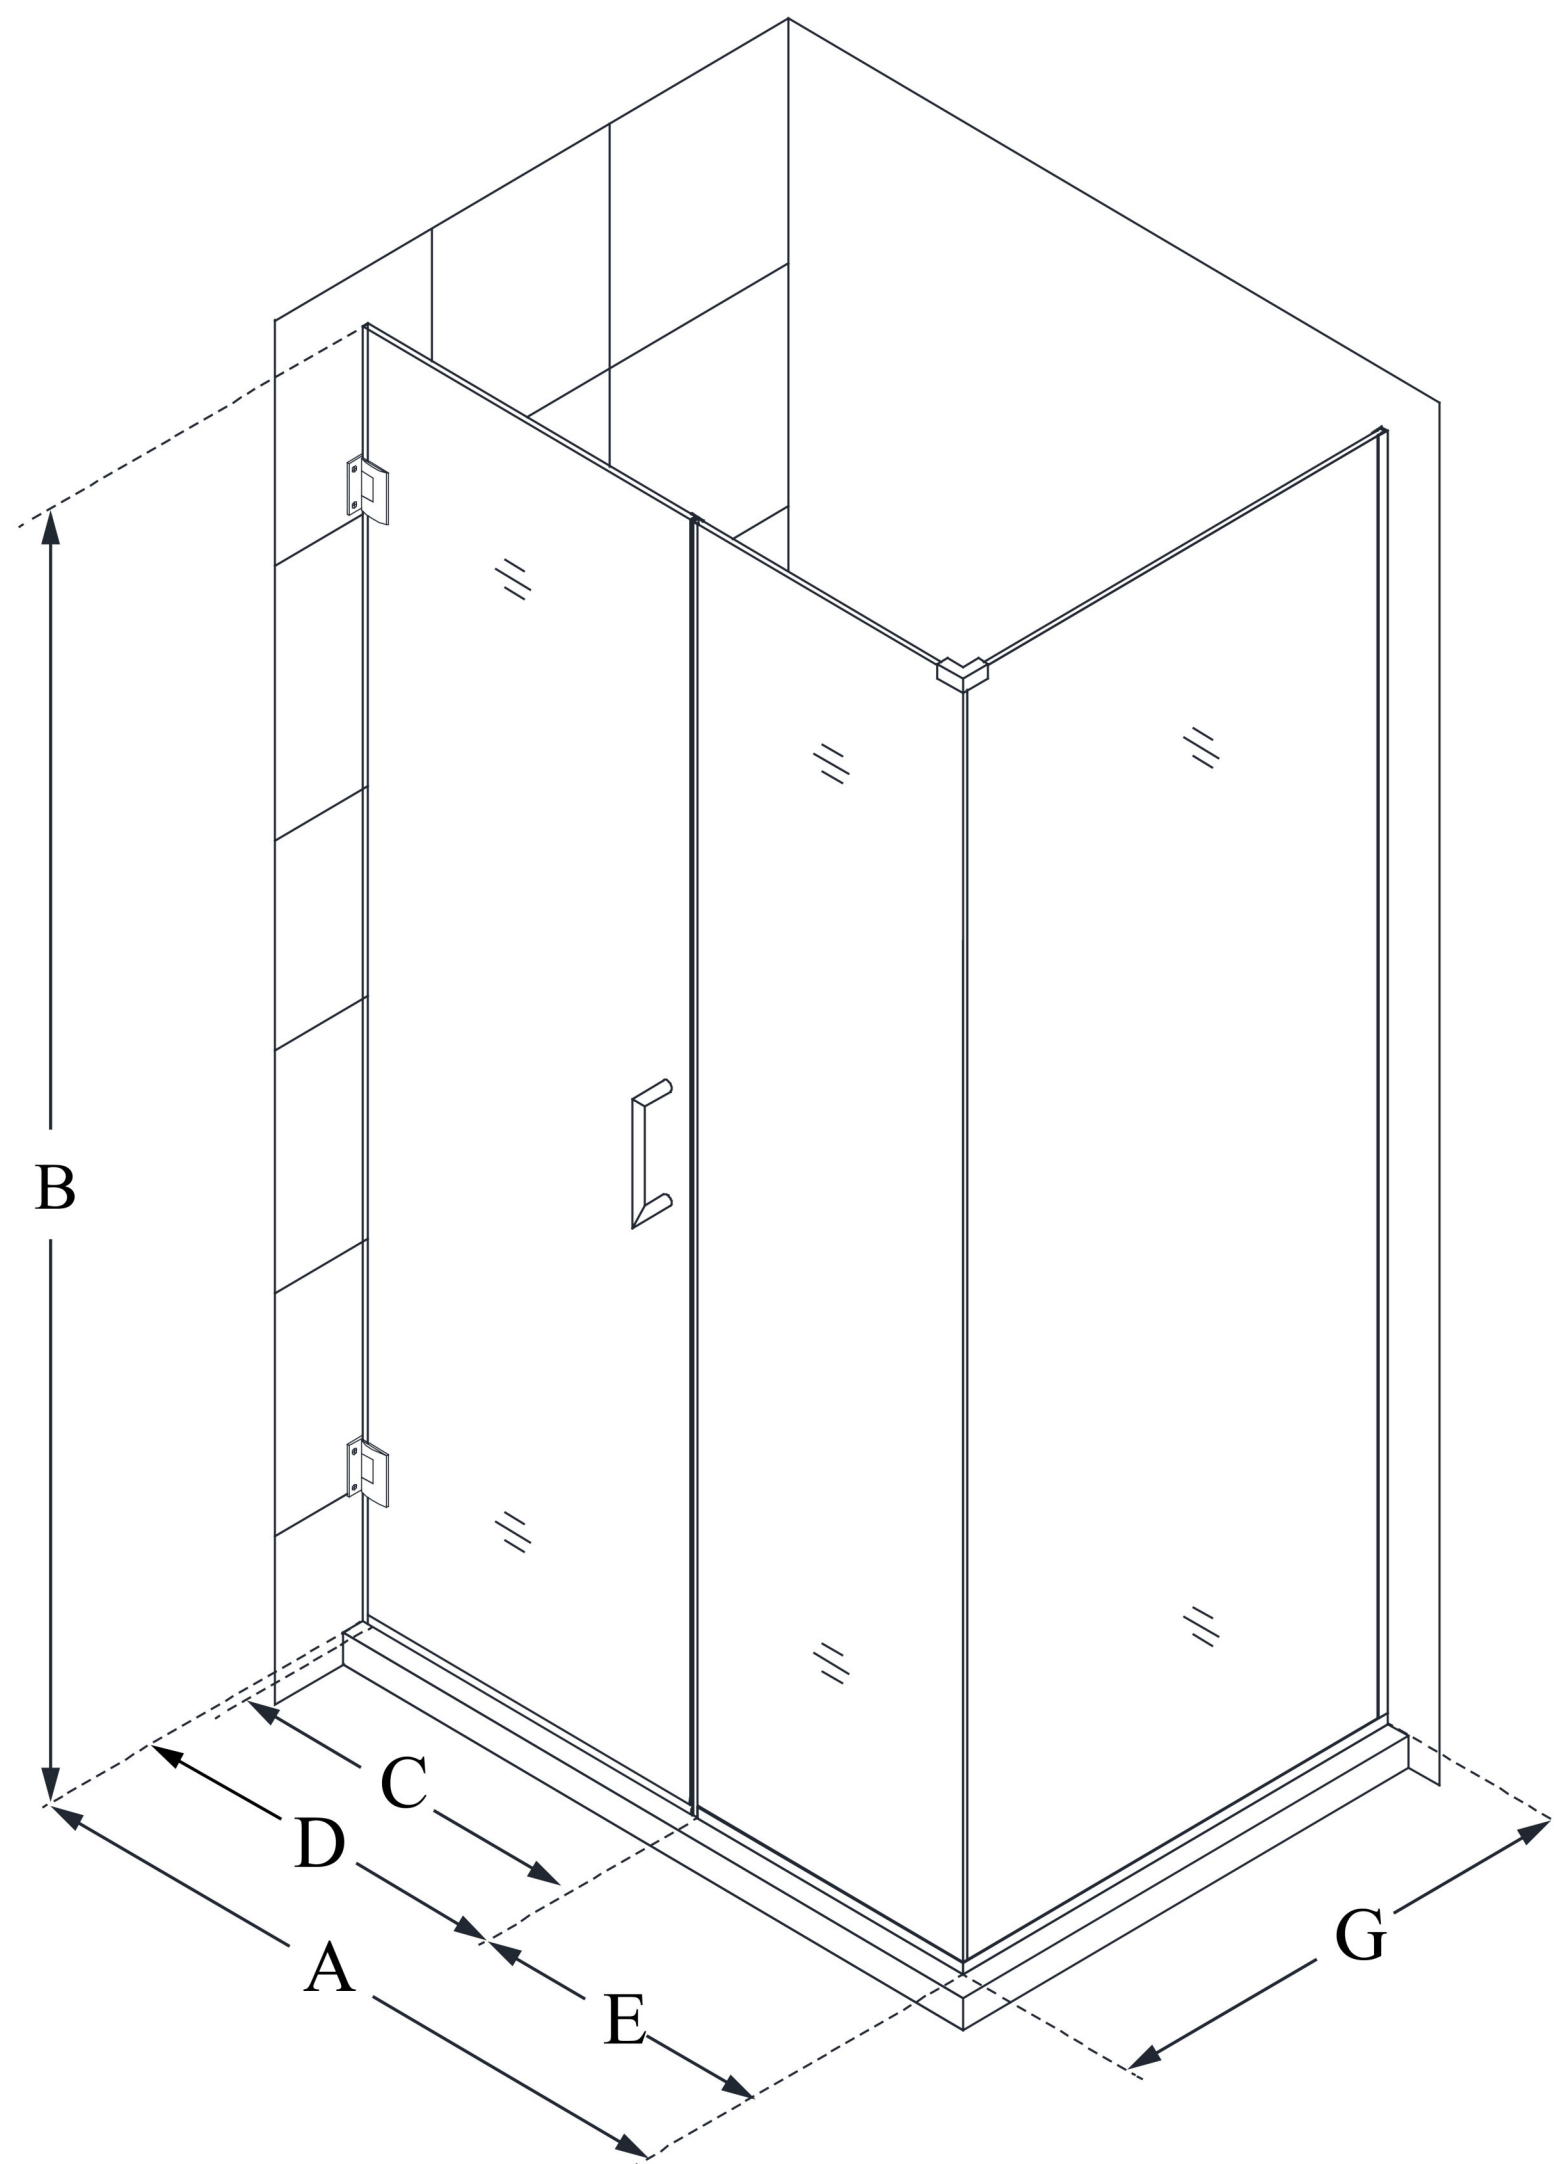

SHEN-24305340

UNIDOOR PLUS

DreamLine Unidoor Plus 30
1/2 in. W x 34 3/8 in. D x 72 in.
H Frameless Hinged Shower
Enclosure, Clear Glass

SWING DOOR

CONFIGURATION DIMENSIONS:

A: 30 1/2 in.

MODEL WIDTH

B: 72 in.

MODEL HEIGHT

C: 23 in.

ACCESS WIDTH

D: 24 in.

DOOR WIDTH

E: 6 1/2 in.

INLINE PANEL WIDTH

G: 34 3/8 in.

RETURN PANEL WIDTH

DreamLine reserves the right to update or modify the hardware or materials pictured without prior notice for the purpose of product improvement and customer satisfaction.