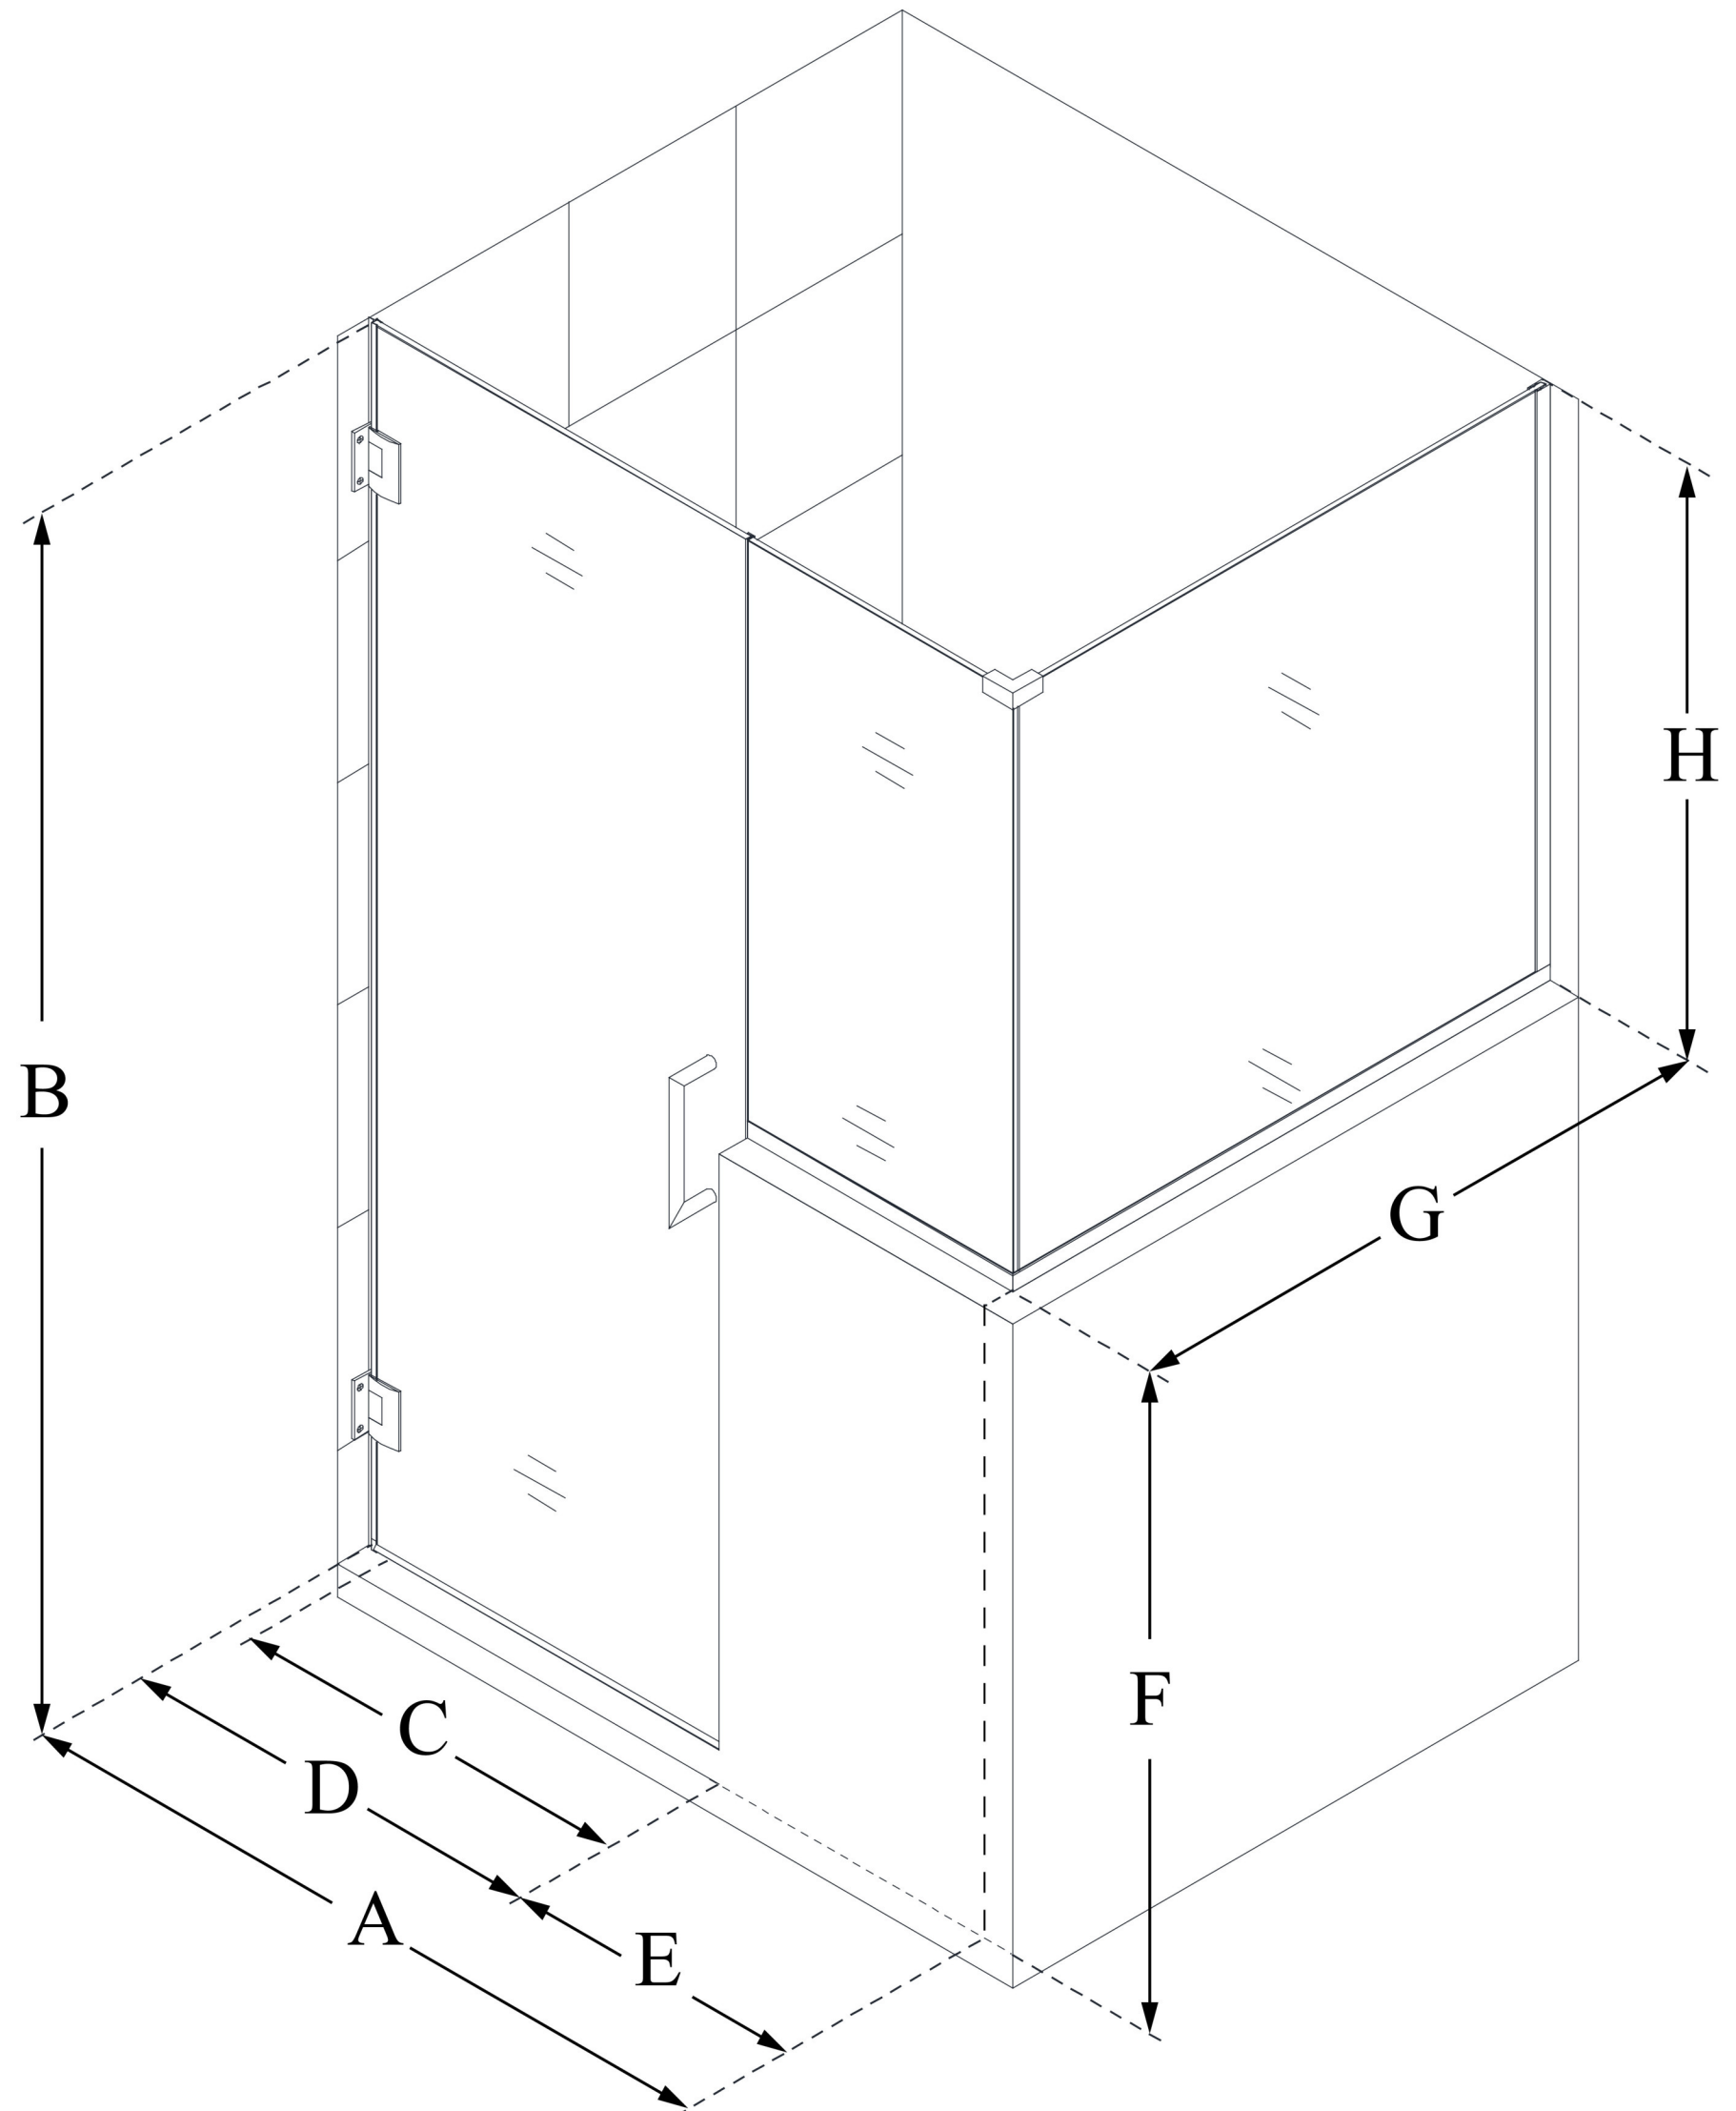

SHEN-2430303636

UNIDOOR PLUS

DreamLine Unidoor Plus 60 in. W
x 36 3/8 in. D x 72 in. H Frameless
Hinged Shower Enclosure, Clear
Glass

SWING DOOR

CONFIGURATION DIMENSIONS:

A: 60 in.

MODEL WIDTH

B: 72 in.

MODEL HEIGHT

C: 29 in.

ACCESS WIDTH

D: 30 in.

DOOR WIDTH

E: 30 in.

INLINE BUTTRESS PANEL WIDTH

F: 36 in.

BUTTRESS WALL HEIGHT

G: 36 3/8 in.

RETURN BUTTRESS PANEL WIDTH

H: 36 in.

BUTTRESS GLASS HEIGHT

DreamLine reserves the right to update or modify the hardware or materials pictured without prior notice for the purpose of product improvement and customer satisfaction.