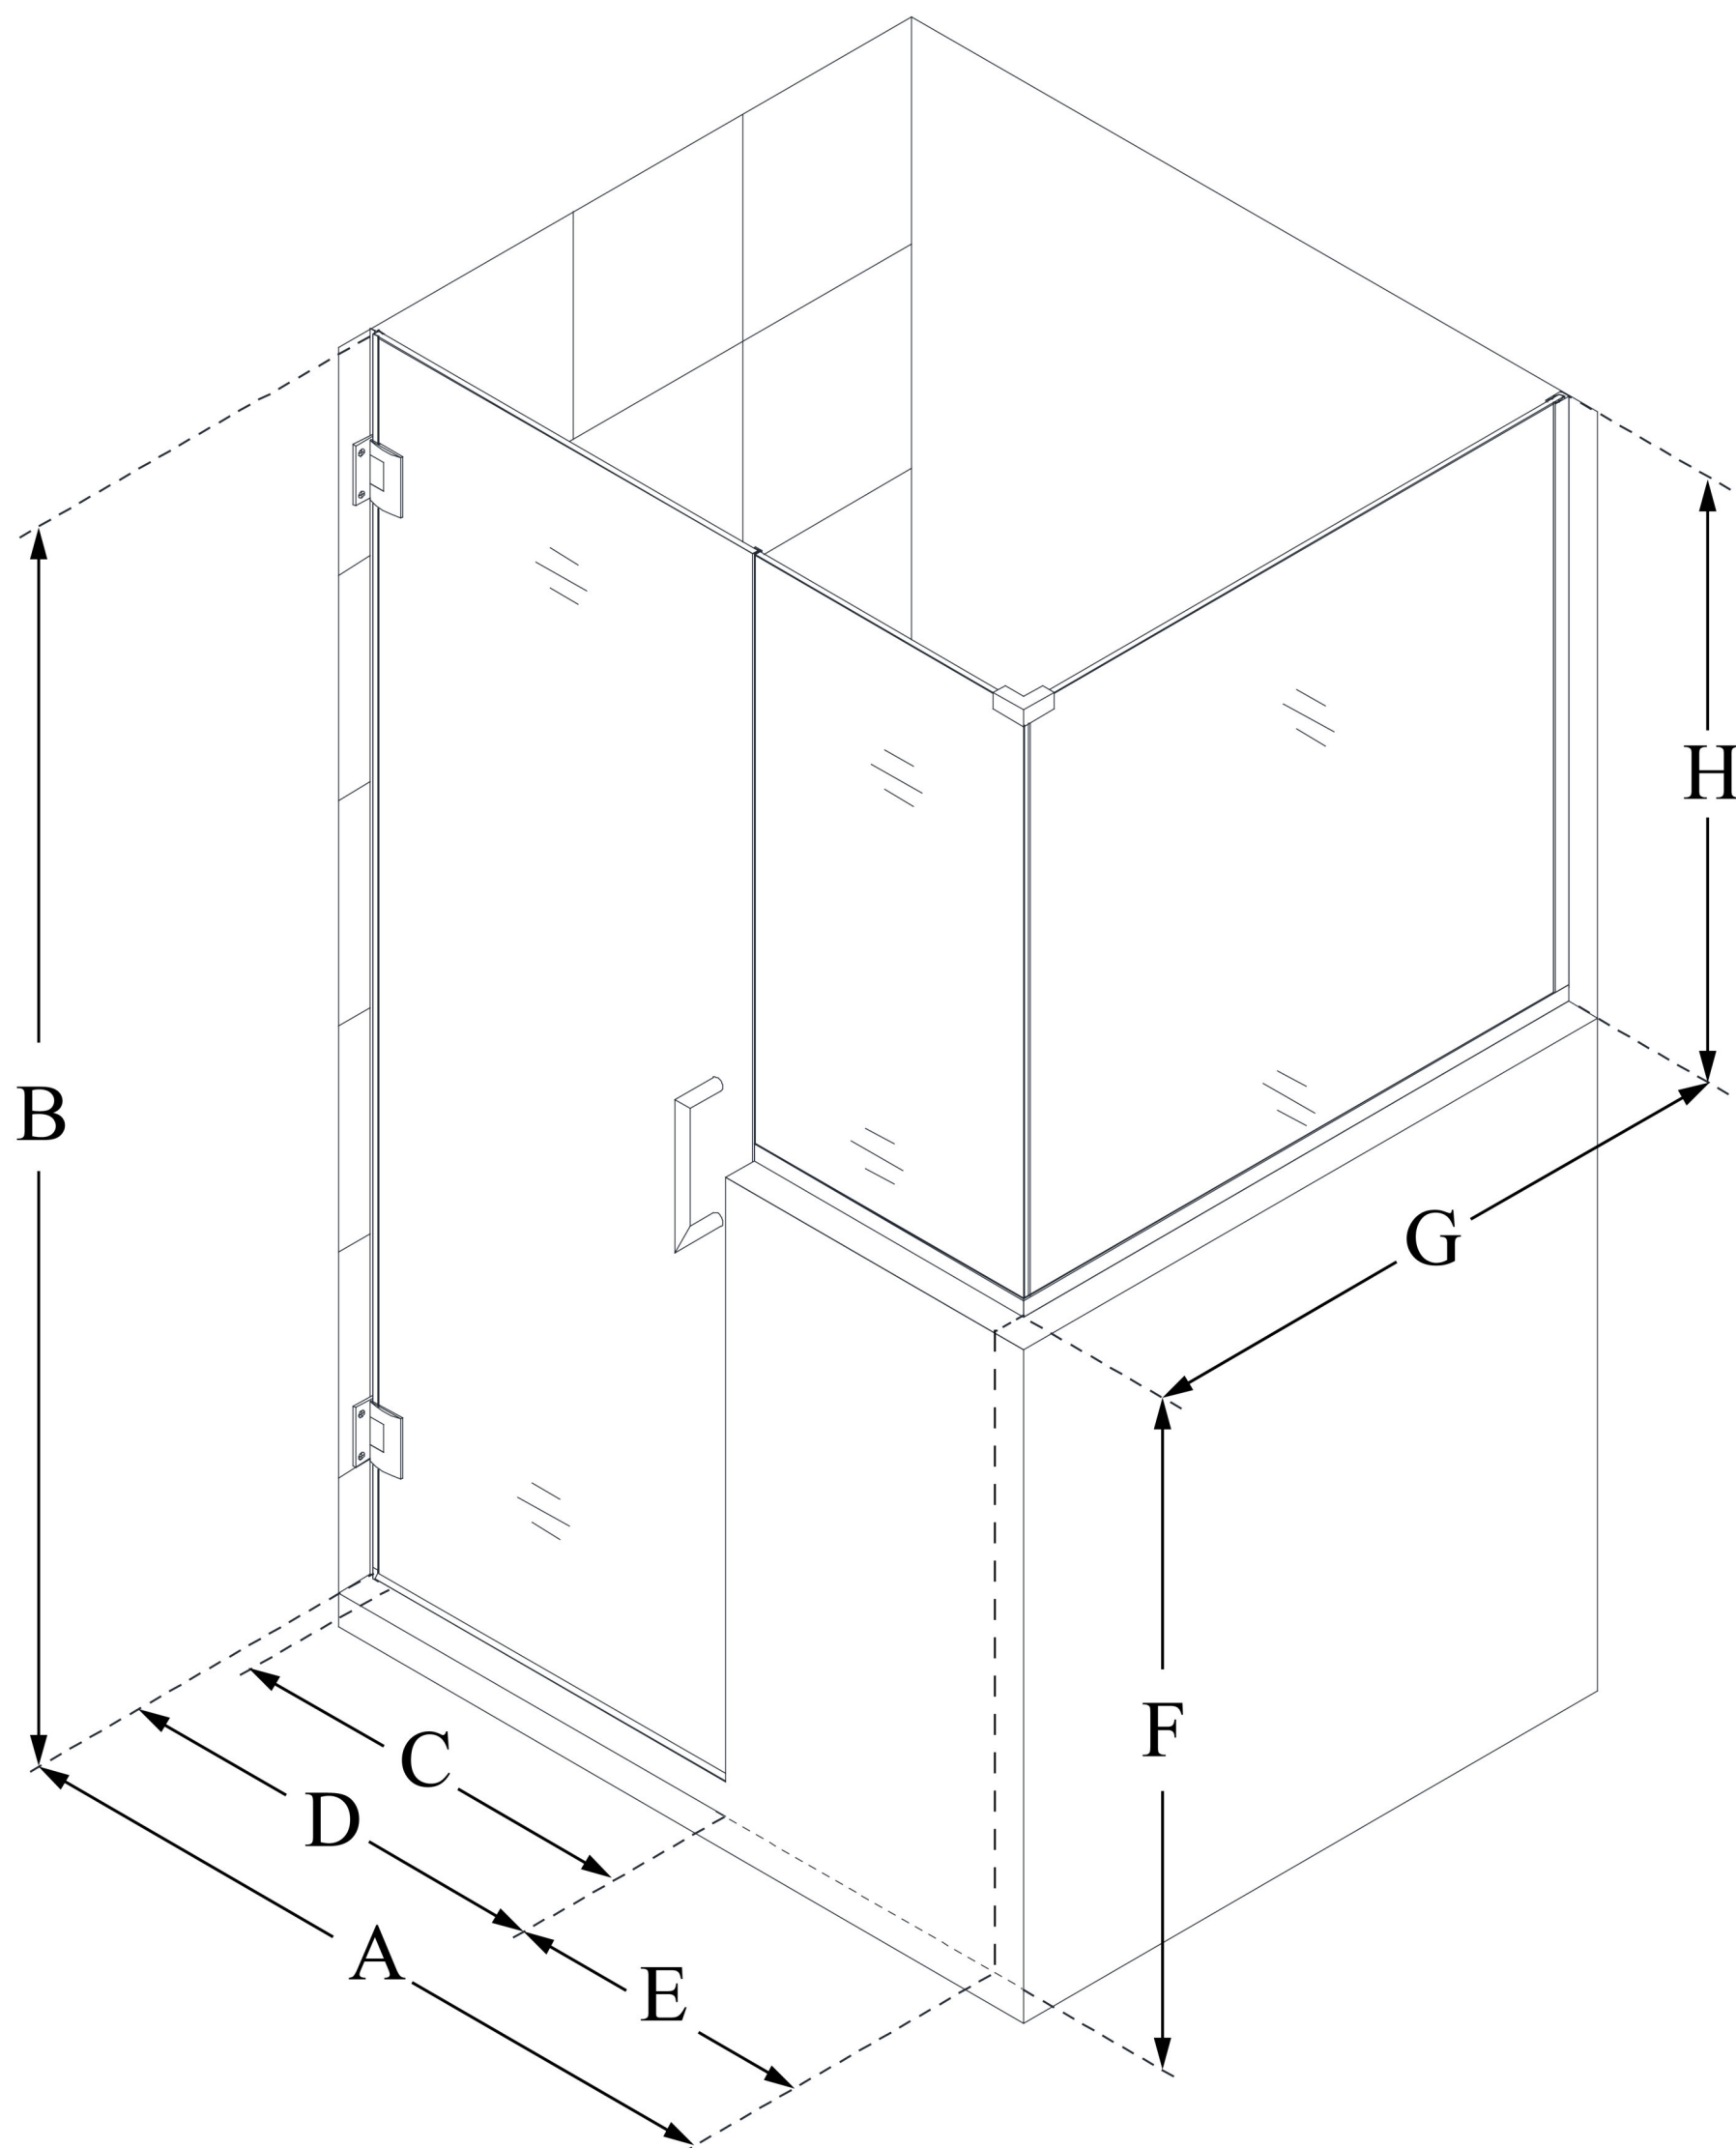

SHEN-2430303630

UNIDOOR PLUS

DreamLine Unidoor Plus 60 in. W
x 30 3/8 in. D x 72 in. H Frameless
Hinged Shower Enclosure, Clear
Glass

SWING DOOR

CONFIGURATION DIMENSIONS:

A: 60 in.

MODEL WIDTH

B: 72 in.

MODEL HEIGHT

C: 29 in.

ACCESS WIDTH

D: 30 in.

DOOR WIDTH

E: 30 in.

INLINE BUTTRESS PANEL WIDTH

F: 36 in.

BUTTRESS WALL HEIGHT

G: 30 3/8 in.

RETURN BUTTRESS PANEL WIDTH

H: 36 in.

BUTTRESS GLASS HEIGHT

DreamLine reserves the right to update or modify the hardware or materials pictured without prior notice for the purpose of product improvement and customer satisfaction.