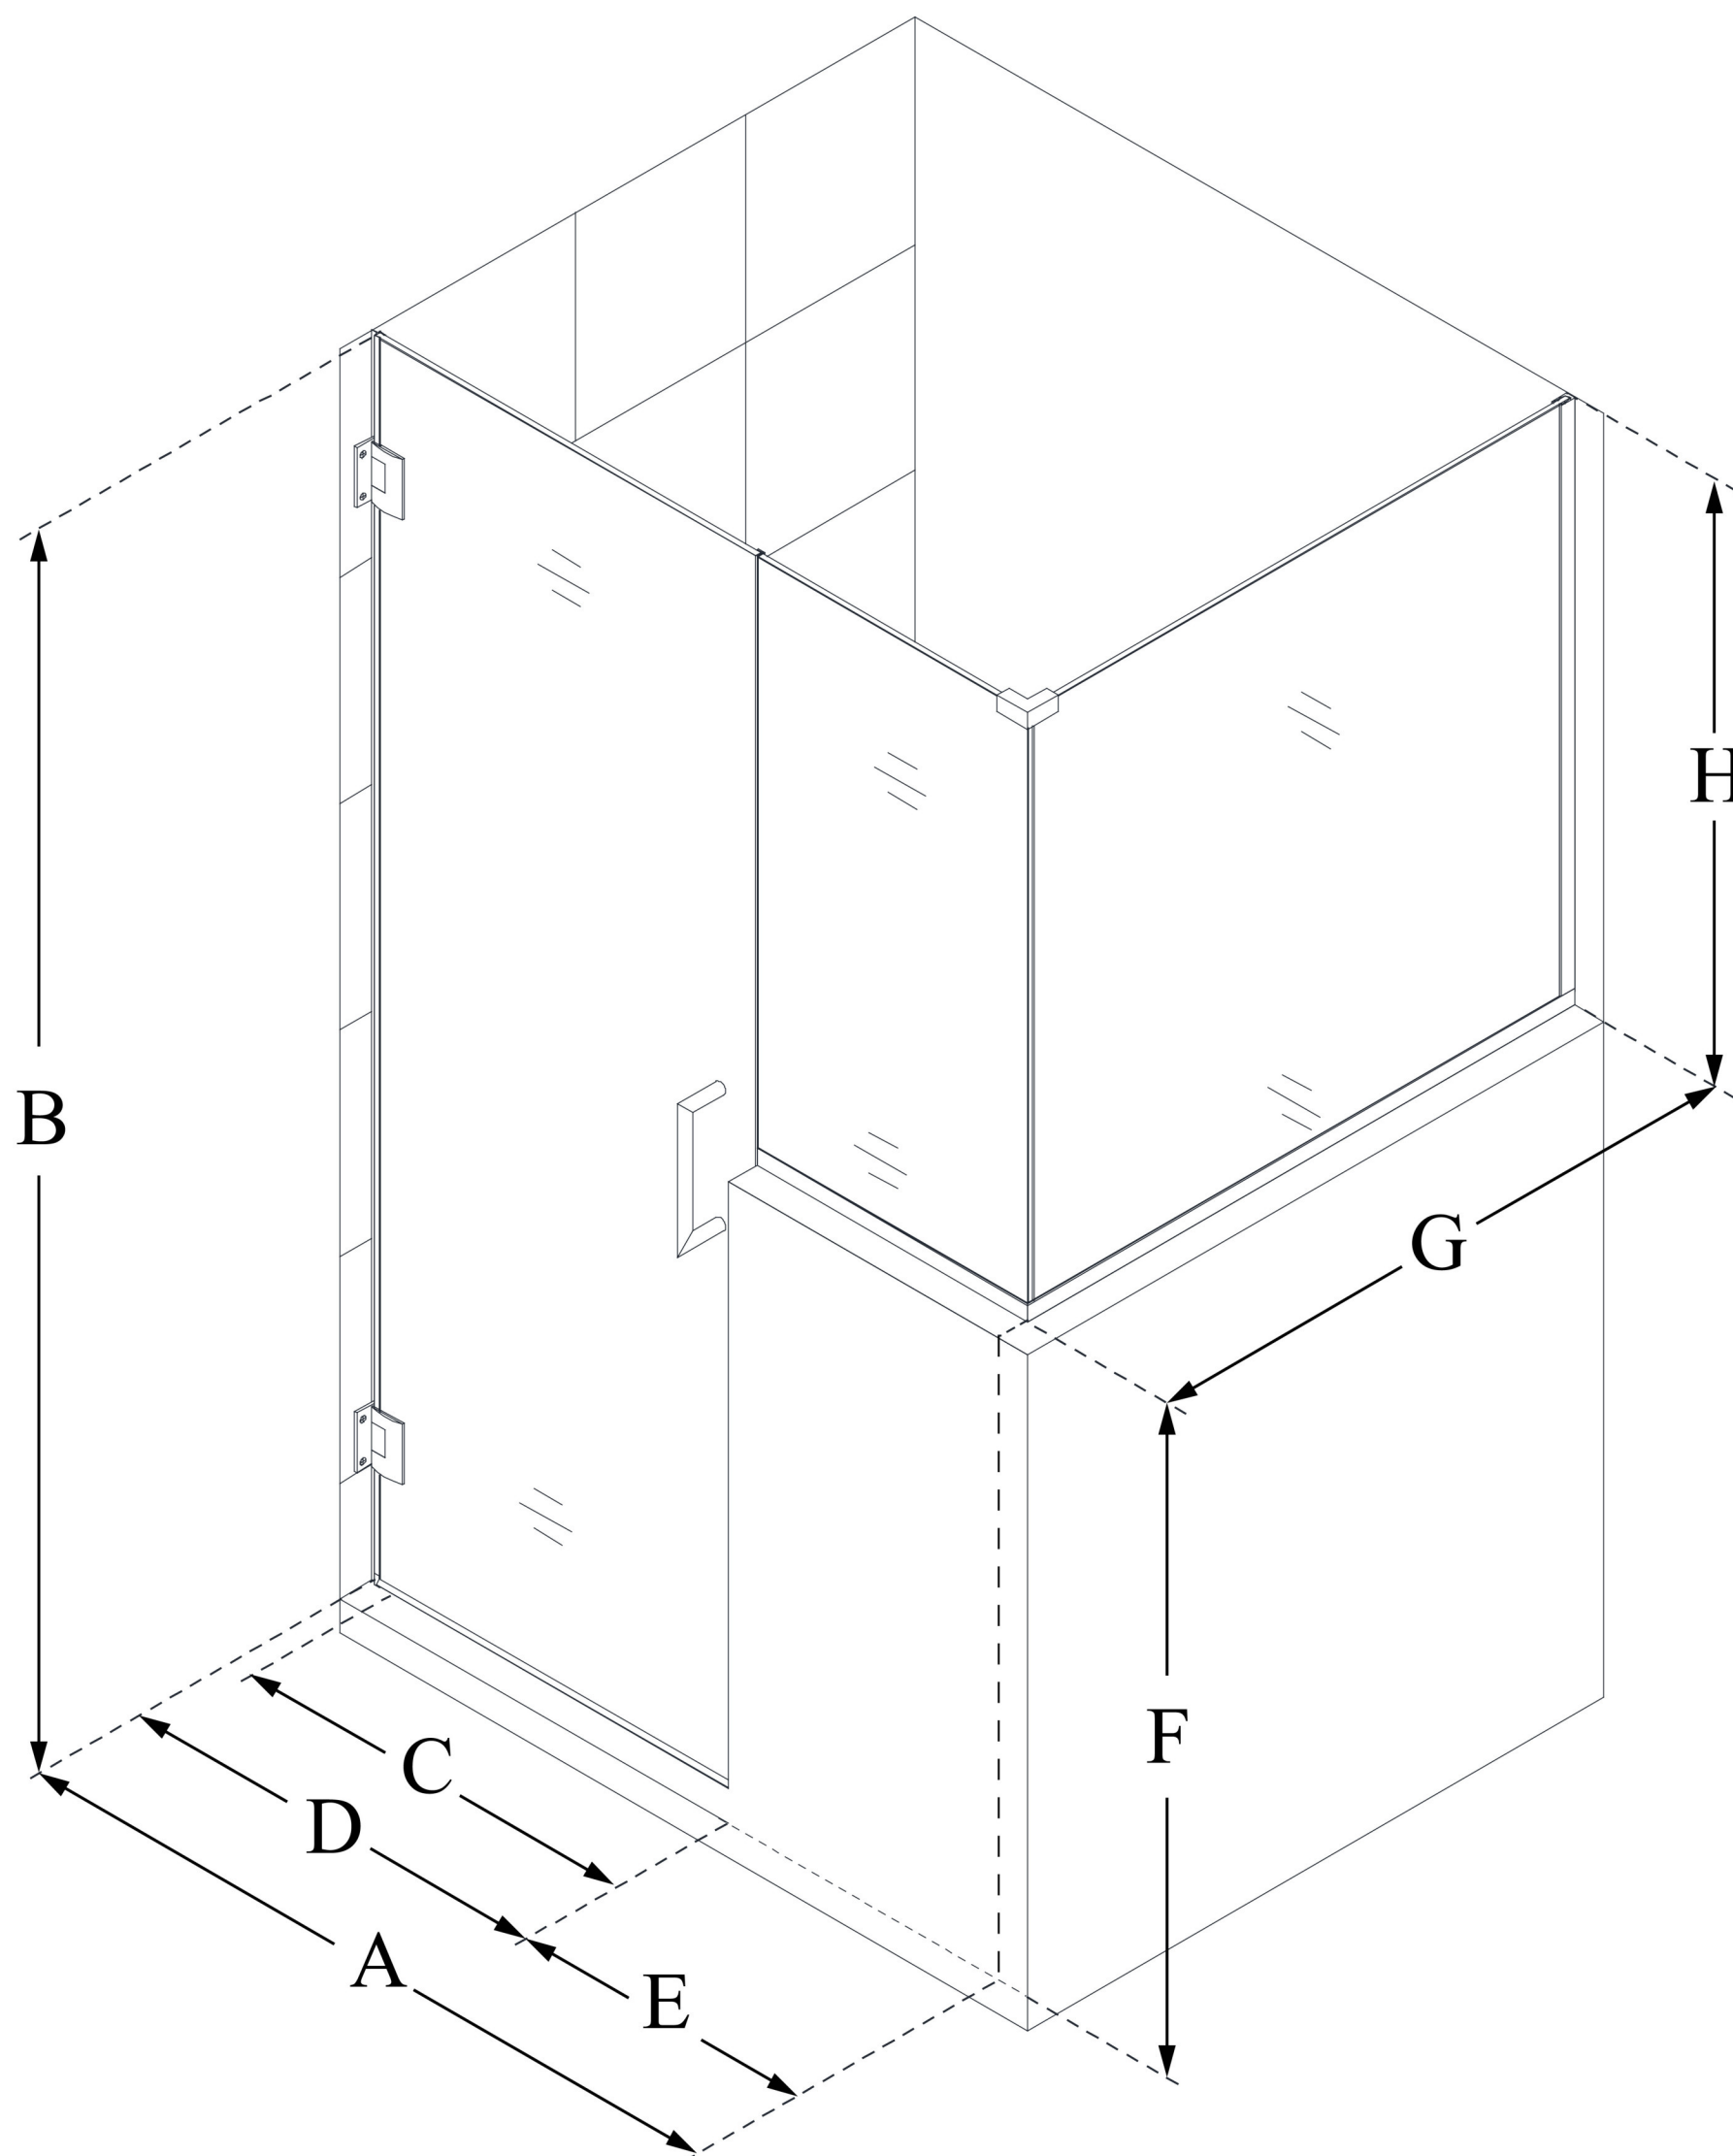

SHEN-2430303436

UNIDOOR PLUS

DreamLine Unidoor Plus 60 in. W
x 36 3/8 in. D x 72 in. H Frameless
Hinged Shower Enclosure, Clear
Glass

SWING DOOR

CONFIGURATION DIMENSIONS:

A: 60 in.

MODEL WIDTH

B: 72 in.

MODEL HEIGHT

C: 29 in.

ACCESS WIDTH

D: 30 in.

DOOR WIDTH

E: 30 in.

INLINE BUTTRESS PANEL WIDTH

F: 38 in.

BUTTRESS WALL HEIGHT

G: 36 3/8 in.

RETURN BUTTRESS PANEL WIDTH

H: 34 in.

BUTTRESS GLASS HEIGHT

DreamLine reserves the right to update or modify the hardware or materials pictured without prior notice for the purpose of product improvement and customer satisfaction.