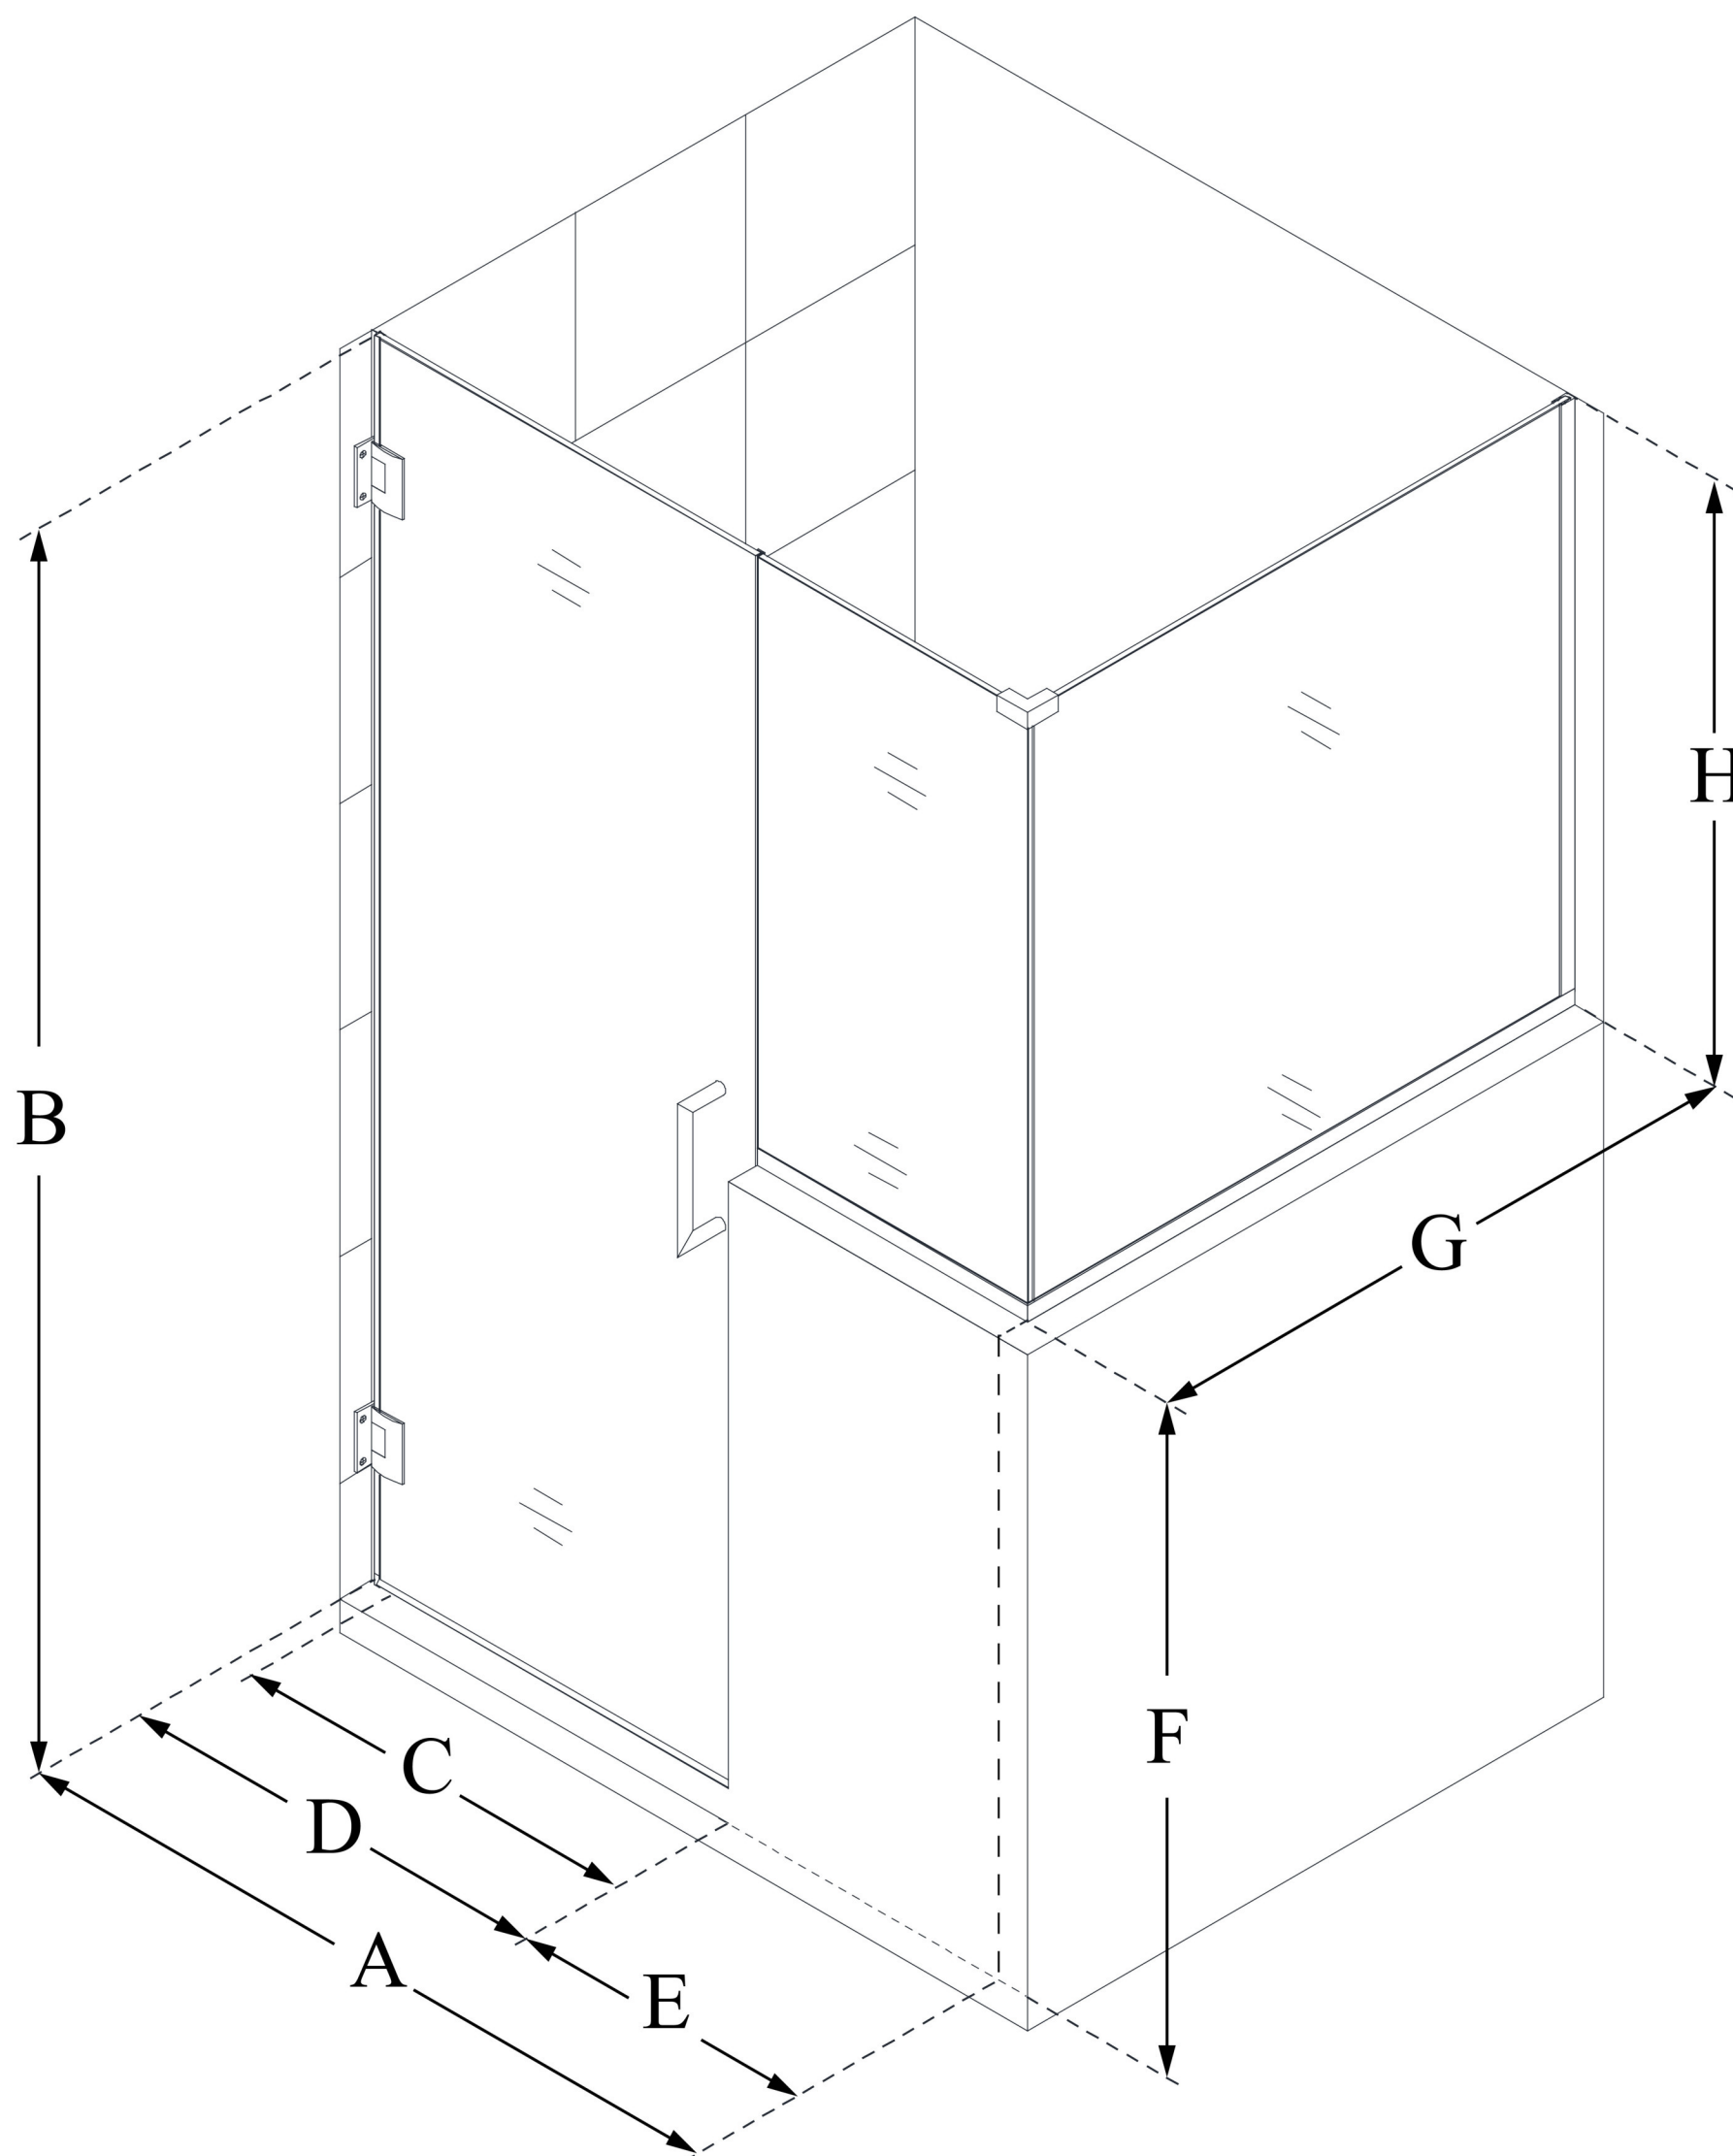

SHEN-2430303430

UNIDOOR PLUS

DreamLine Unidoor Plus 60 in. W
x 30 3/8 in. D x 72 in. H Frameless
Hinged Shower Enclosure, Clear
Glass

SWING DOOR

CONFIGURATION DIMENSIONS:

A: 60 in.

MODEL WIDTH

B: 72 in.

MODEL HEIGHT

C: 29 in.

ACCESS WIDTH

D: 30 in.

DOOR WIDTH

E: 30 in.

INLINE BUTTRESS PANEL WIDTH

F: 38 in.

BUTTRESS WALL HEIGHT

G: 30 3/8 in.

RETURN BUTTRESS PANEL WIDTH

H: 34 in.

BUTTRESS GLASS HEIGHT

DreamLine reserves the right to update or modify the hardware or materials pictured without prior notice for the purpose of product improvement and customer satisfaction.