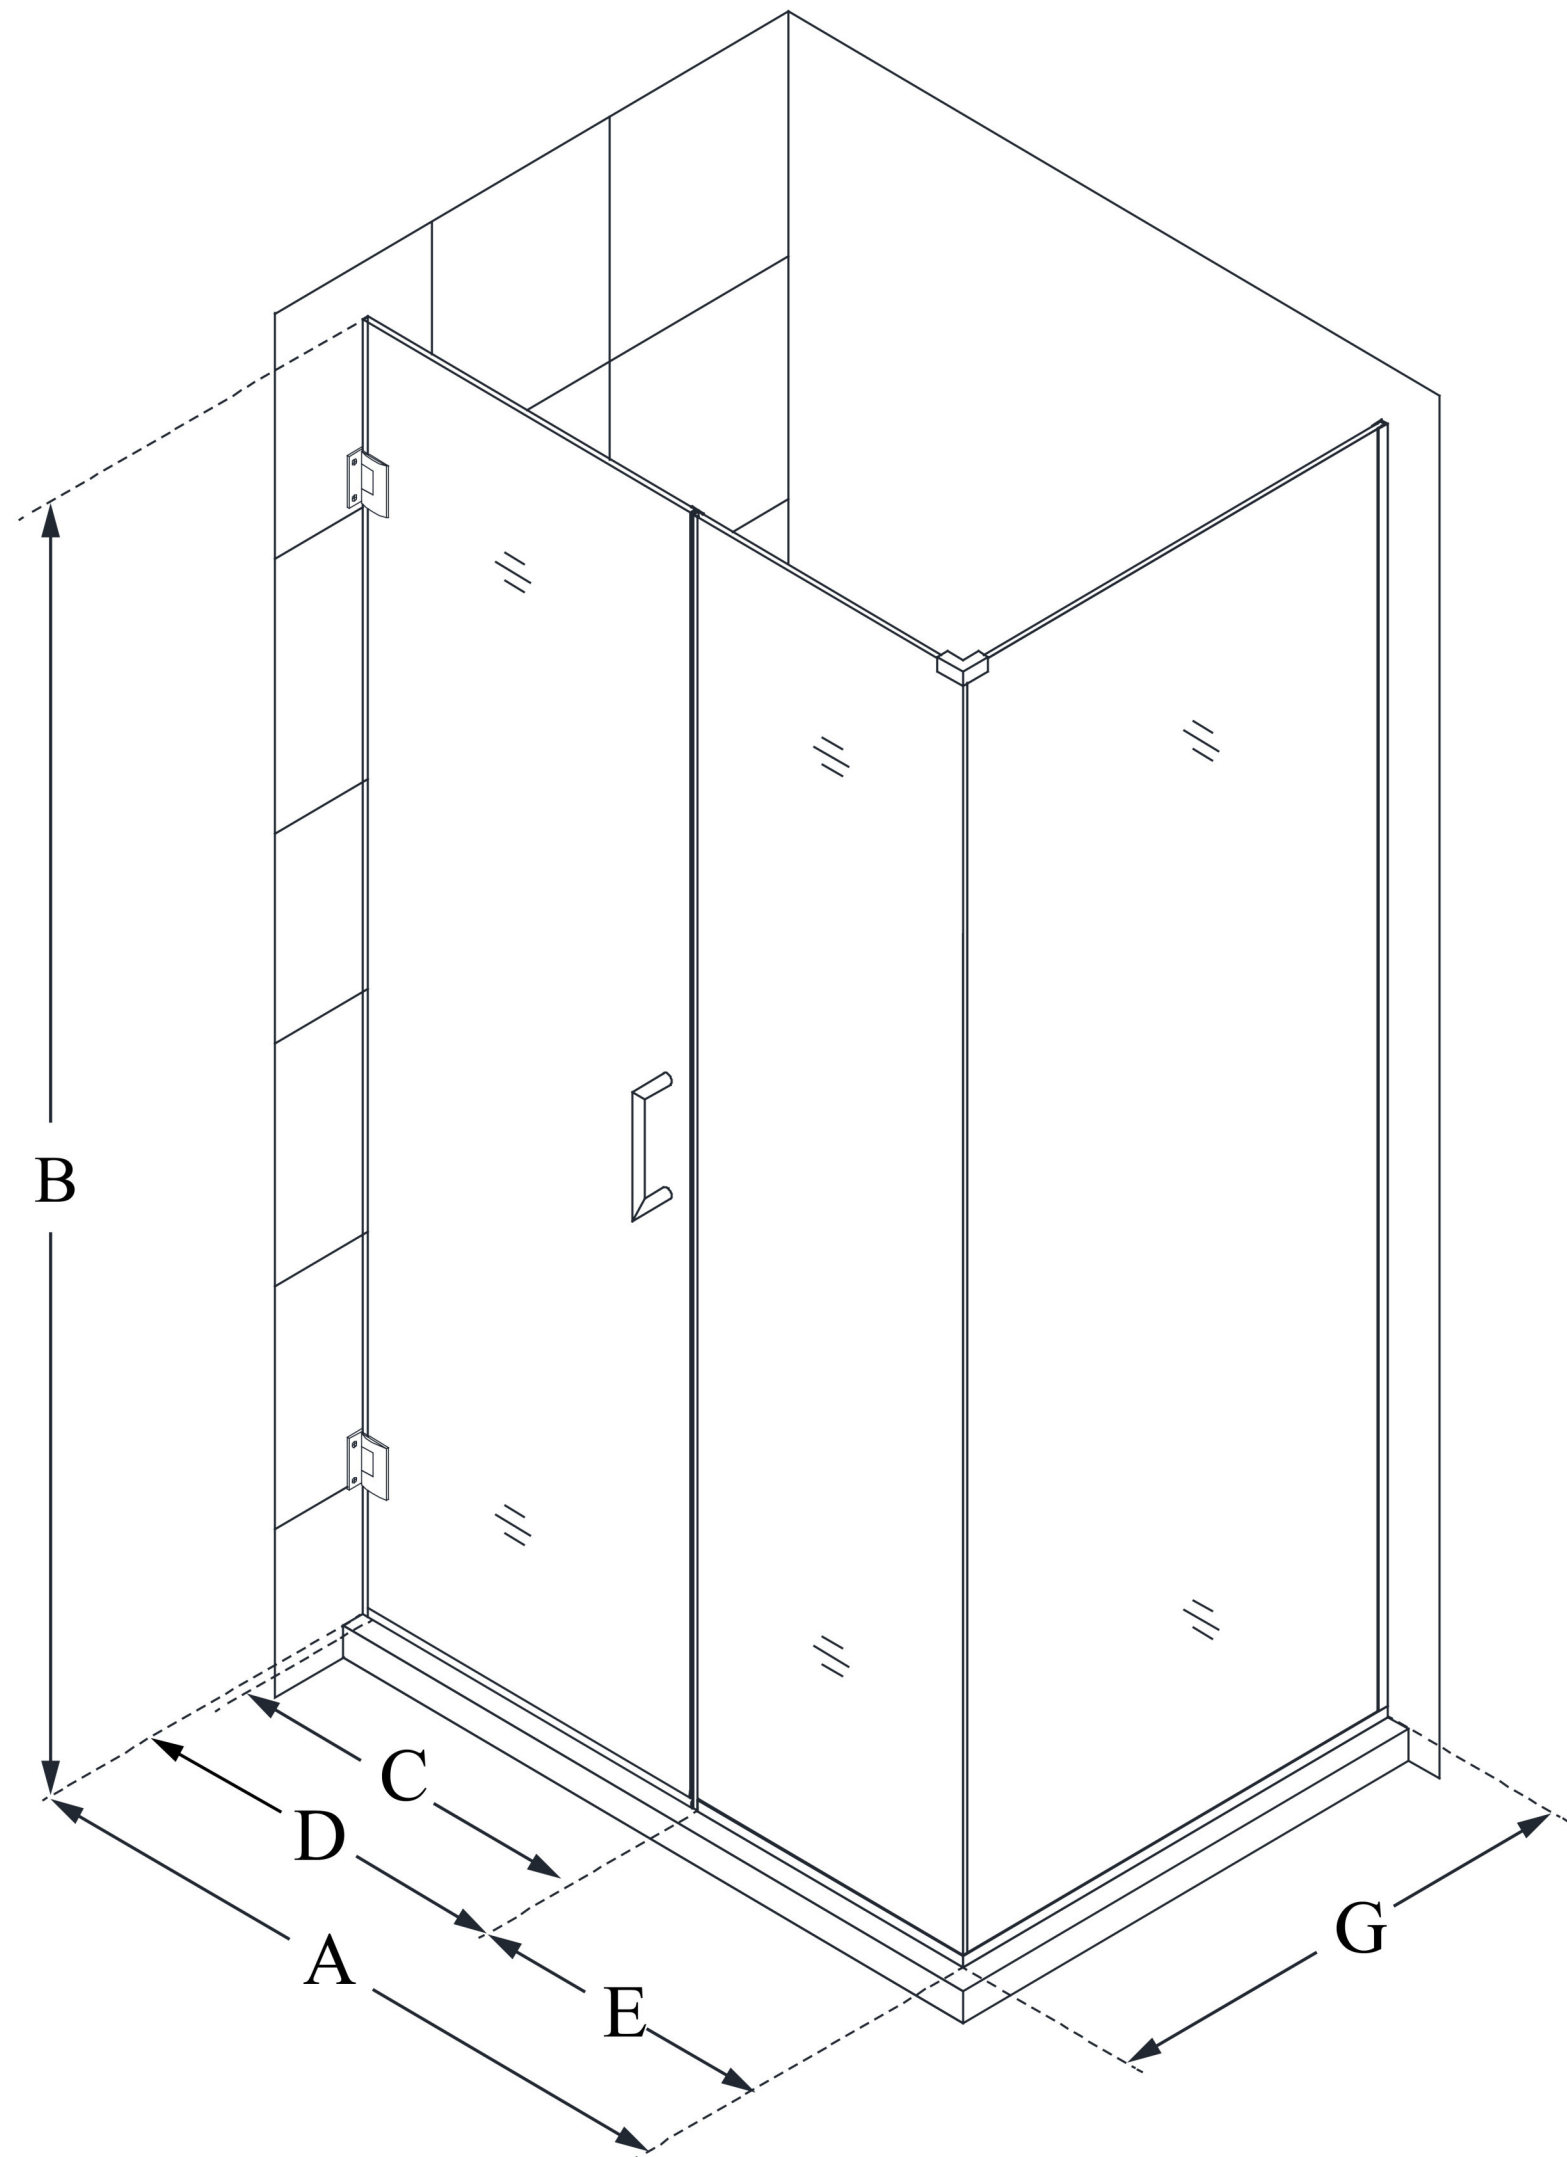

SHEN-24300300

UNIDOOR PLUS

DreamLine Unidoor Plus 30 in. W
x 30 3/8 in. D x 72 in. H Frameless
Hinged Shower Enclosure, Clear
Glass

SWING DOOR

CONFIGURATION DIMENSIONS:

A: 30 in.

MODEL WIDTH

B: 72 in.

MODEL HEIGHT

C: 23 in.

ACCESS WIDTH

D: 24 in.

DOOR WIDTH

E: 6 in.

INLINE PANEL WIDTH

G: 30 3/8 in.

RETURN PANEL WIDTH

DreamLine reserves the right to update or modify the hardware or materials pictured without prior notice for the purpose of product improvement and customer satisfaction.