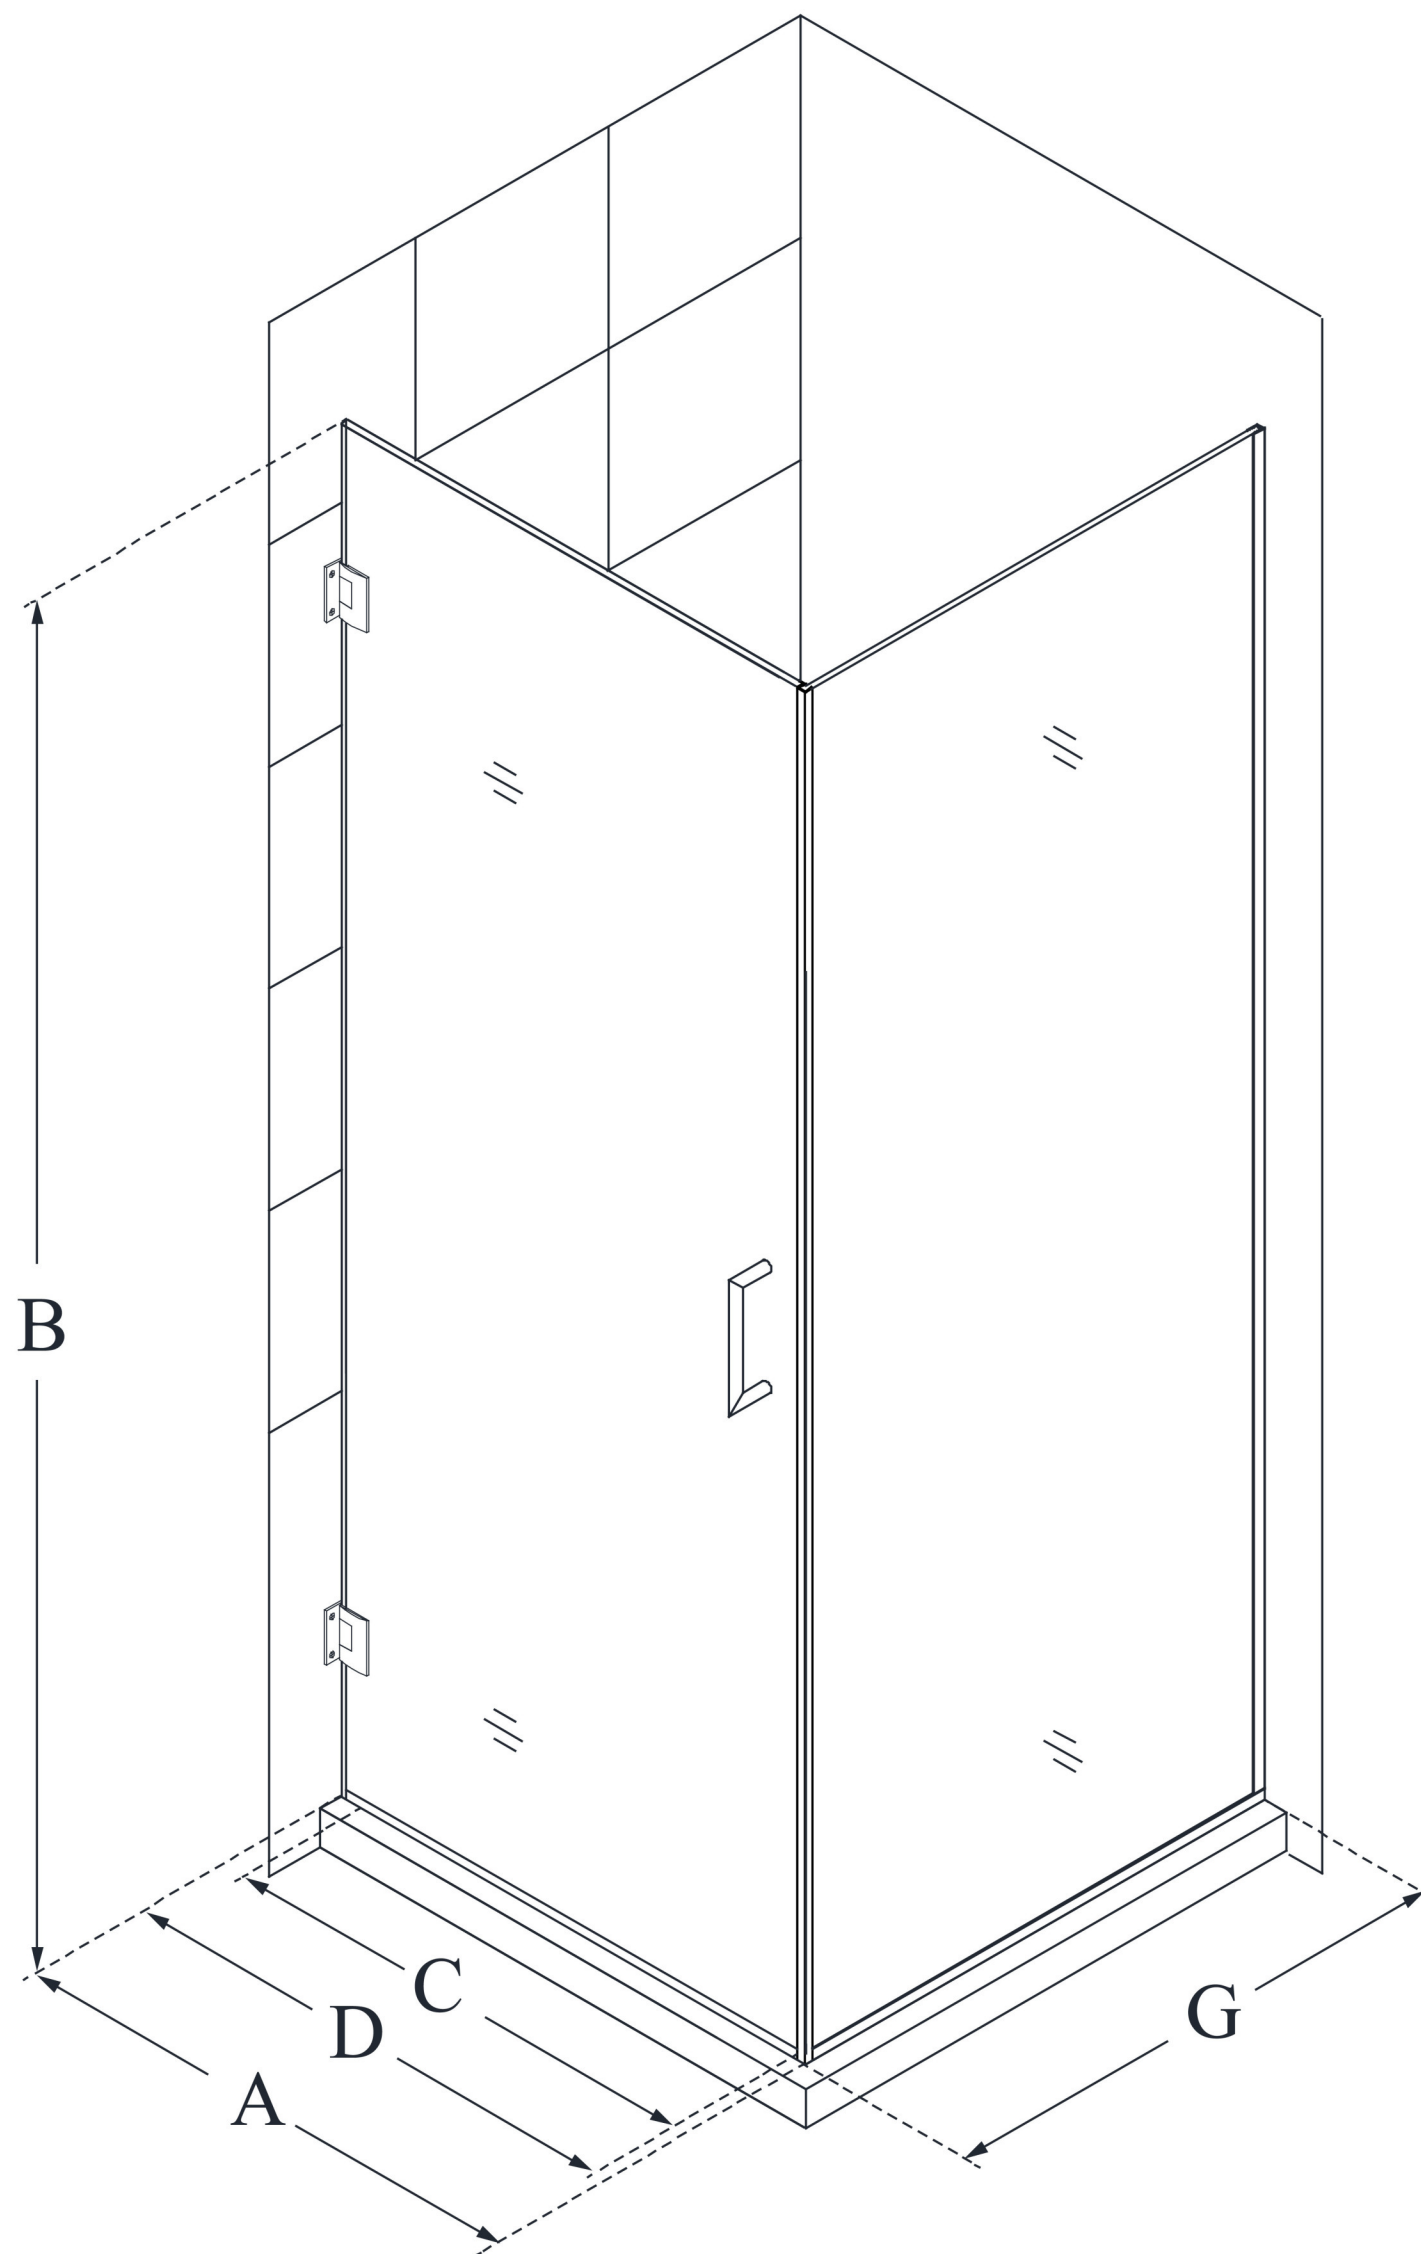

SHEN-24300300F

UNIDOOR PLUS

DreamLine Unidoor Plus 30 3/8" W
x 30" D x 72" H Frameless Hinged
Shower Enclosure, Clear Glass

SWING DOOR

CONFIGURATION DIMENSIONS:

A: 30 3/8"

MODEL WIDTH

B: 72"

MODEL HEIGHT

C: 29"

ACCESS WIDTH

D: 30"

DOOR WIDTH

G: 30"

RETURN PANEL WIDTH

DreamLine reserves the right to update or modify the hardware or materials pictured without prior notice for the purpose of product improvement and customer satisfaction.