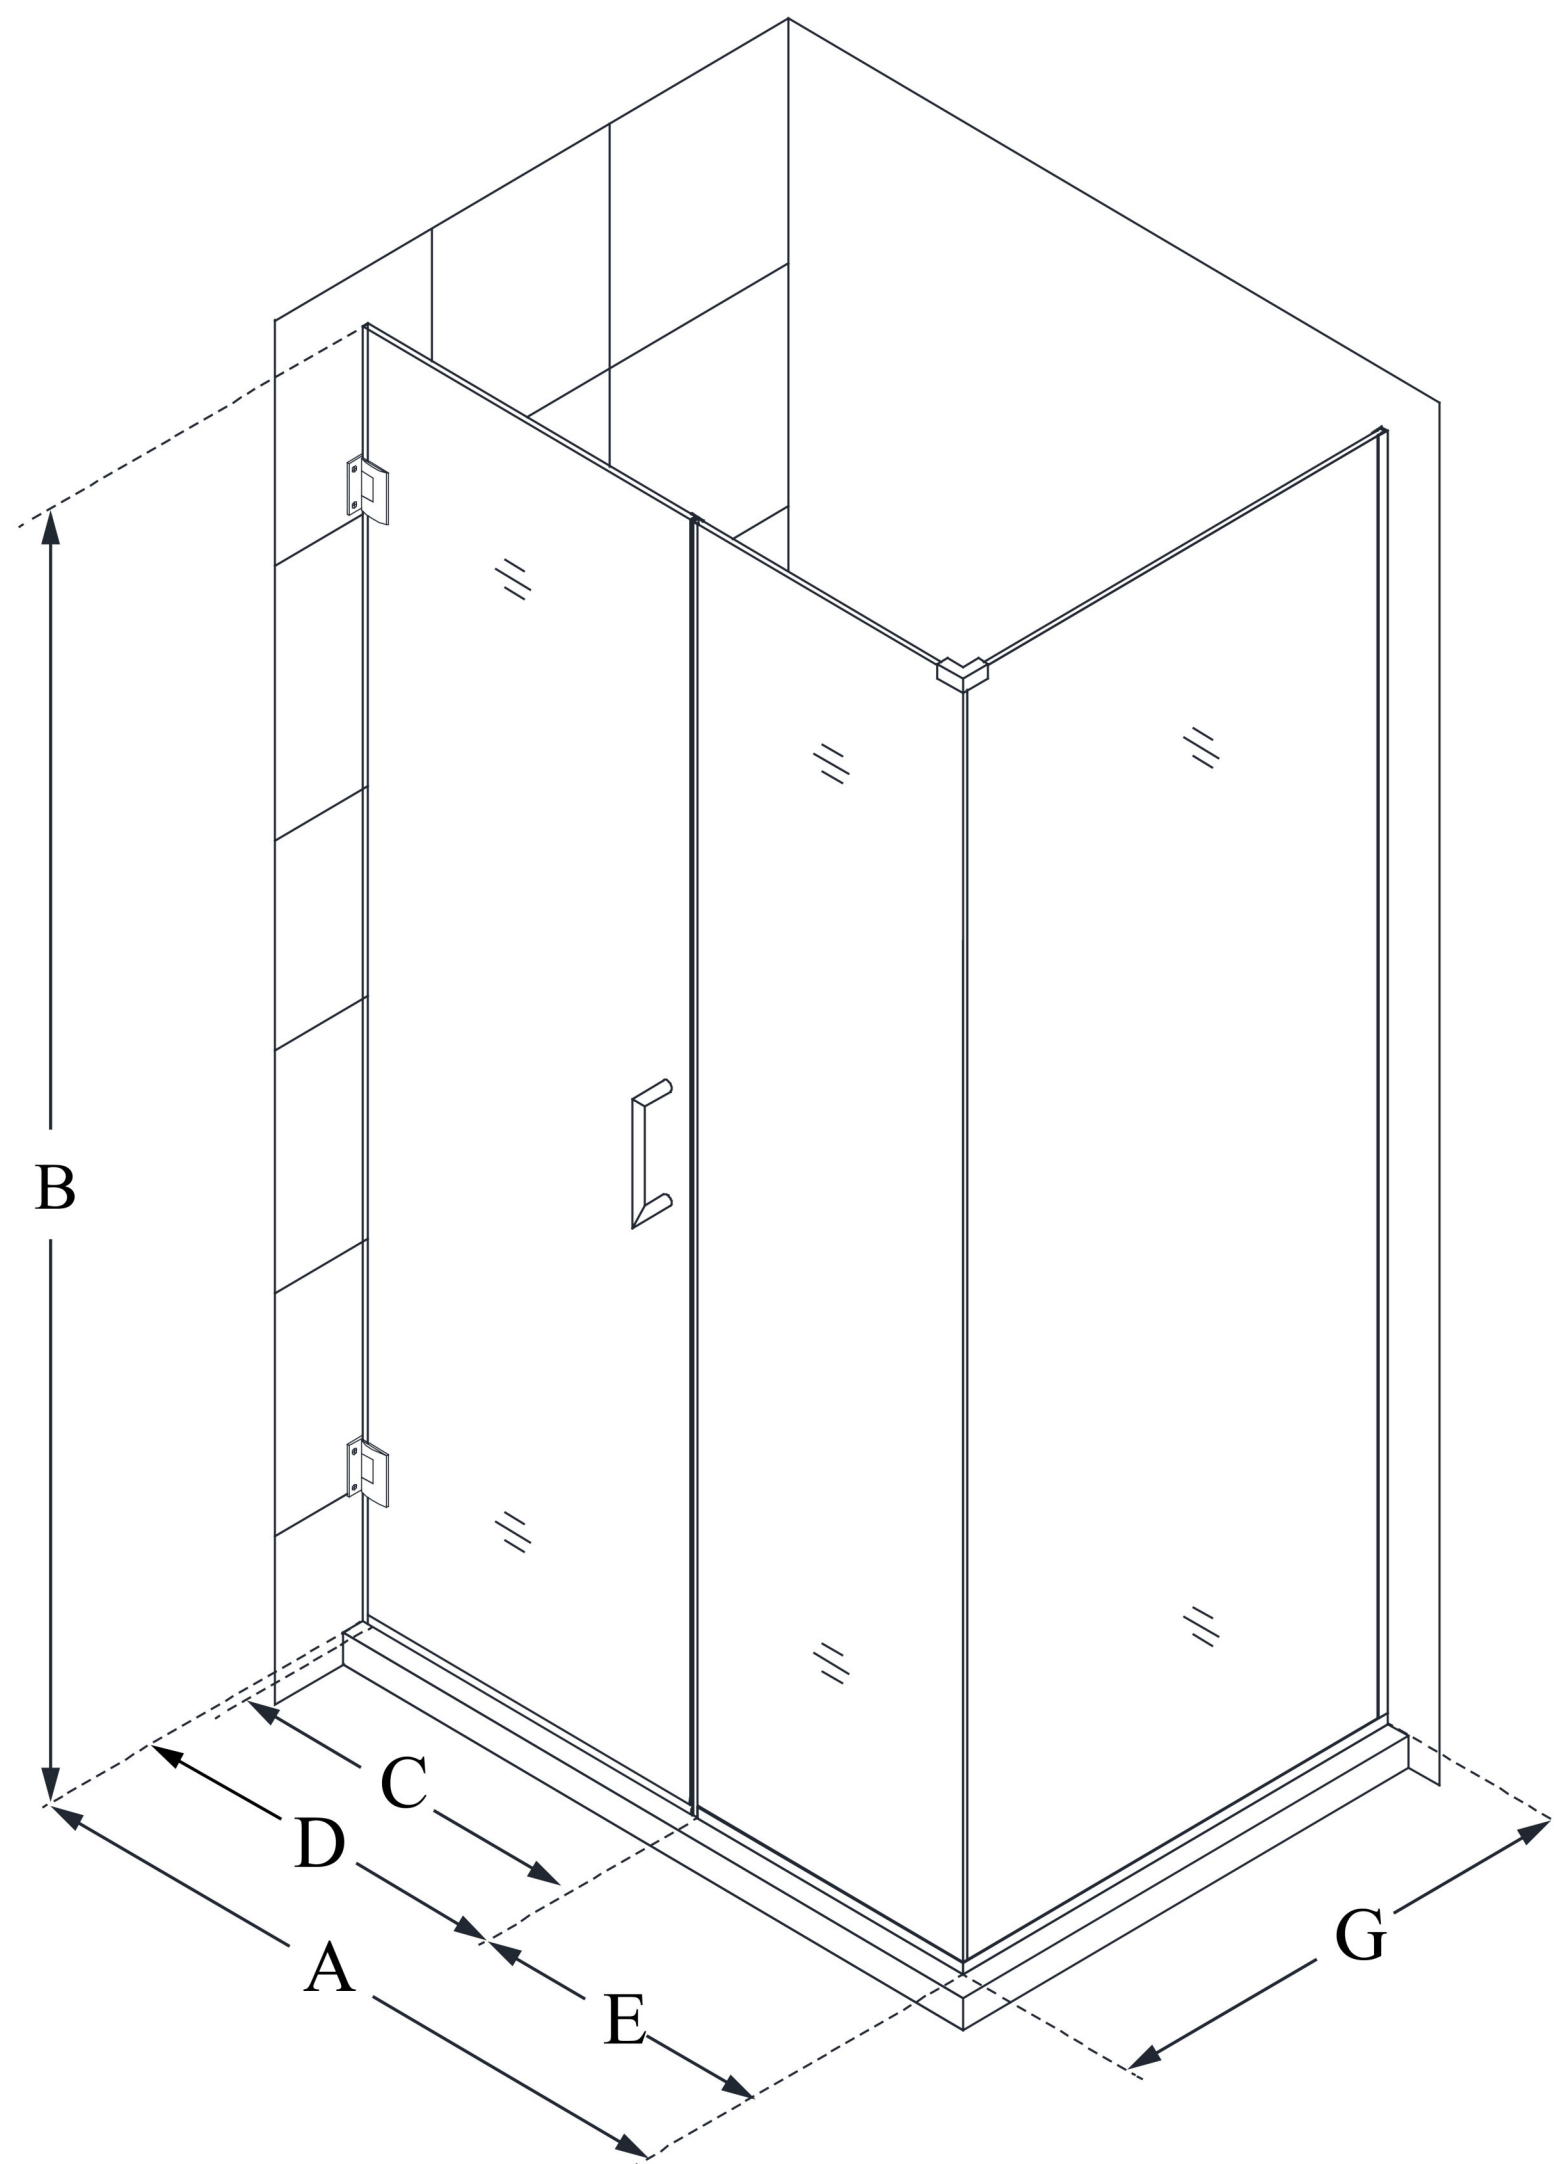

SHEN-24295300

UNIDOOR PLUS

DreamLine Unidoor Plus 29
1/2 in. W x 30 3/8 in. D x 72 in.
H Frameless Hinged Shower
Enclosure, Clear Glass

SWING DOOR

CONFIGURATION DIMENSIONS:

A: 29 1/2 in.

MODEL WIDTH

B: 72 in.

MODEL HEIGHT

C: 22 in.

ACCESS WIDTH

D: 23 in.

DOOR WIDTH

E: 6 1/2 in.

INLINE PANEL WIDTH

G: 30 3/8 in.

RETURN PANEL WIDTH

DreamLine reserves the right to update or modify the hardware or materials pictured without prior notice for the purpose of product improvement and customer satisfaction.