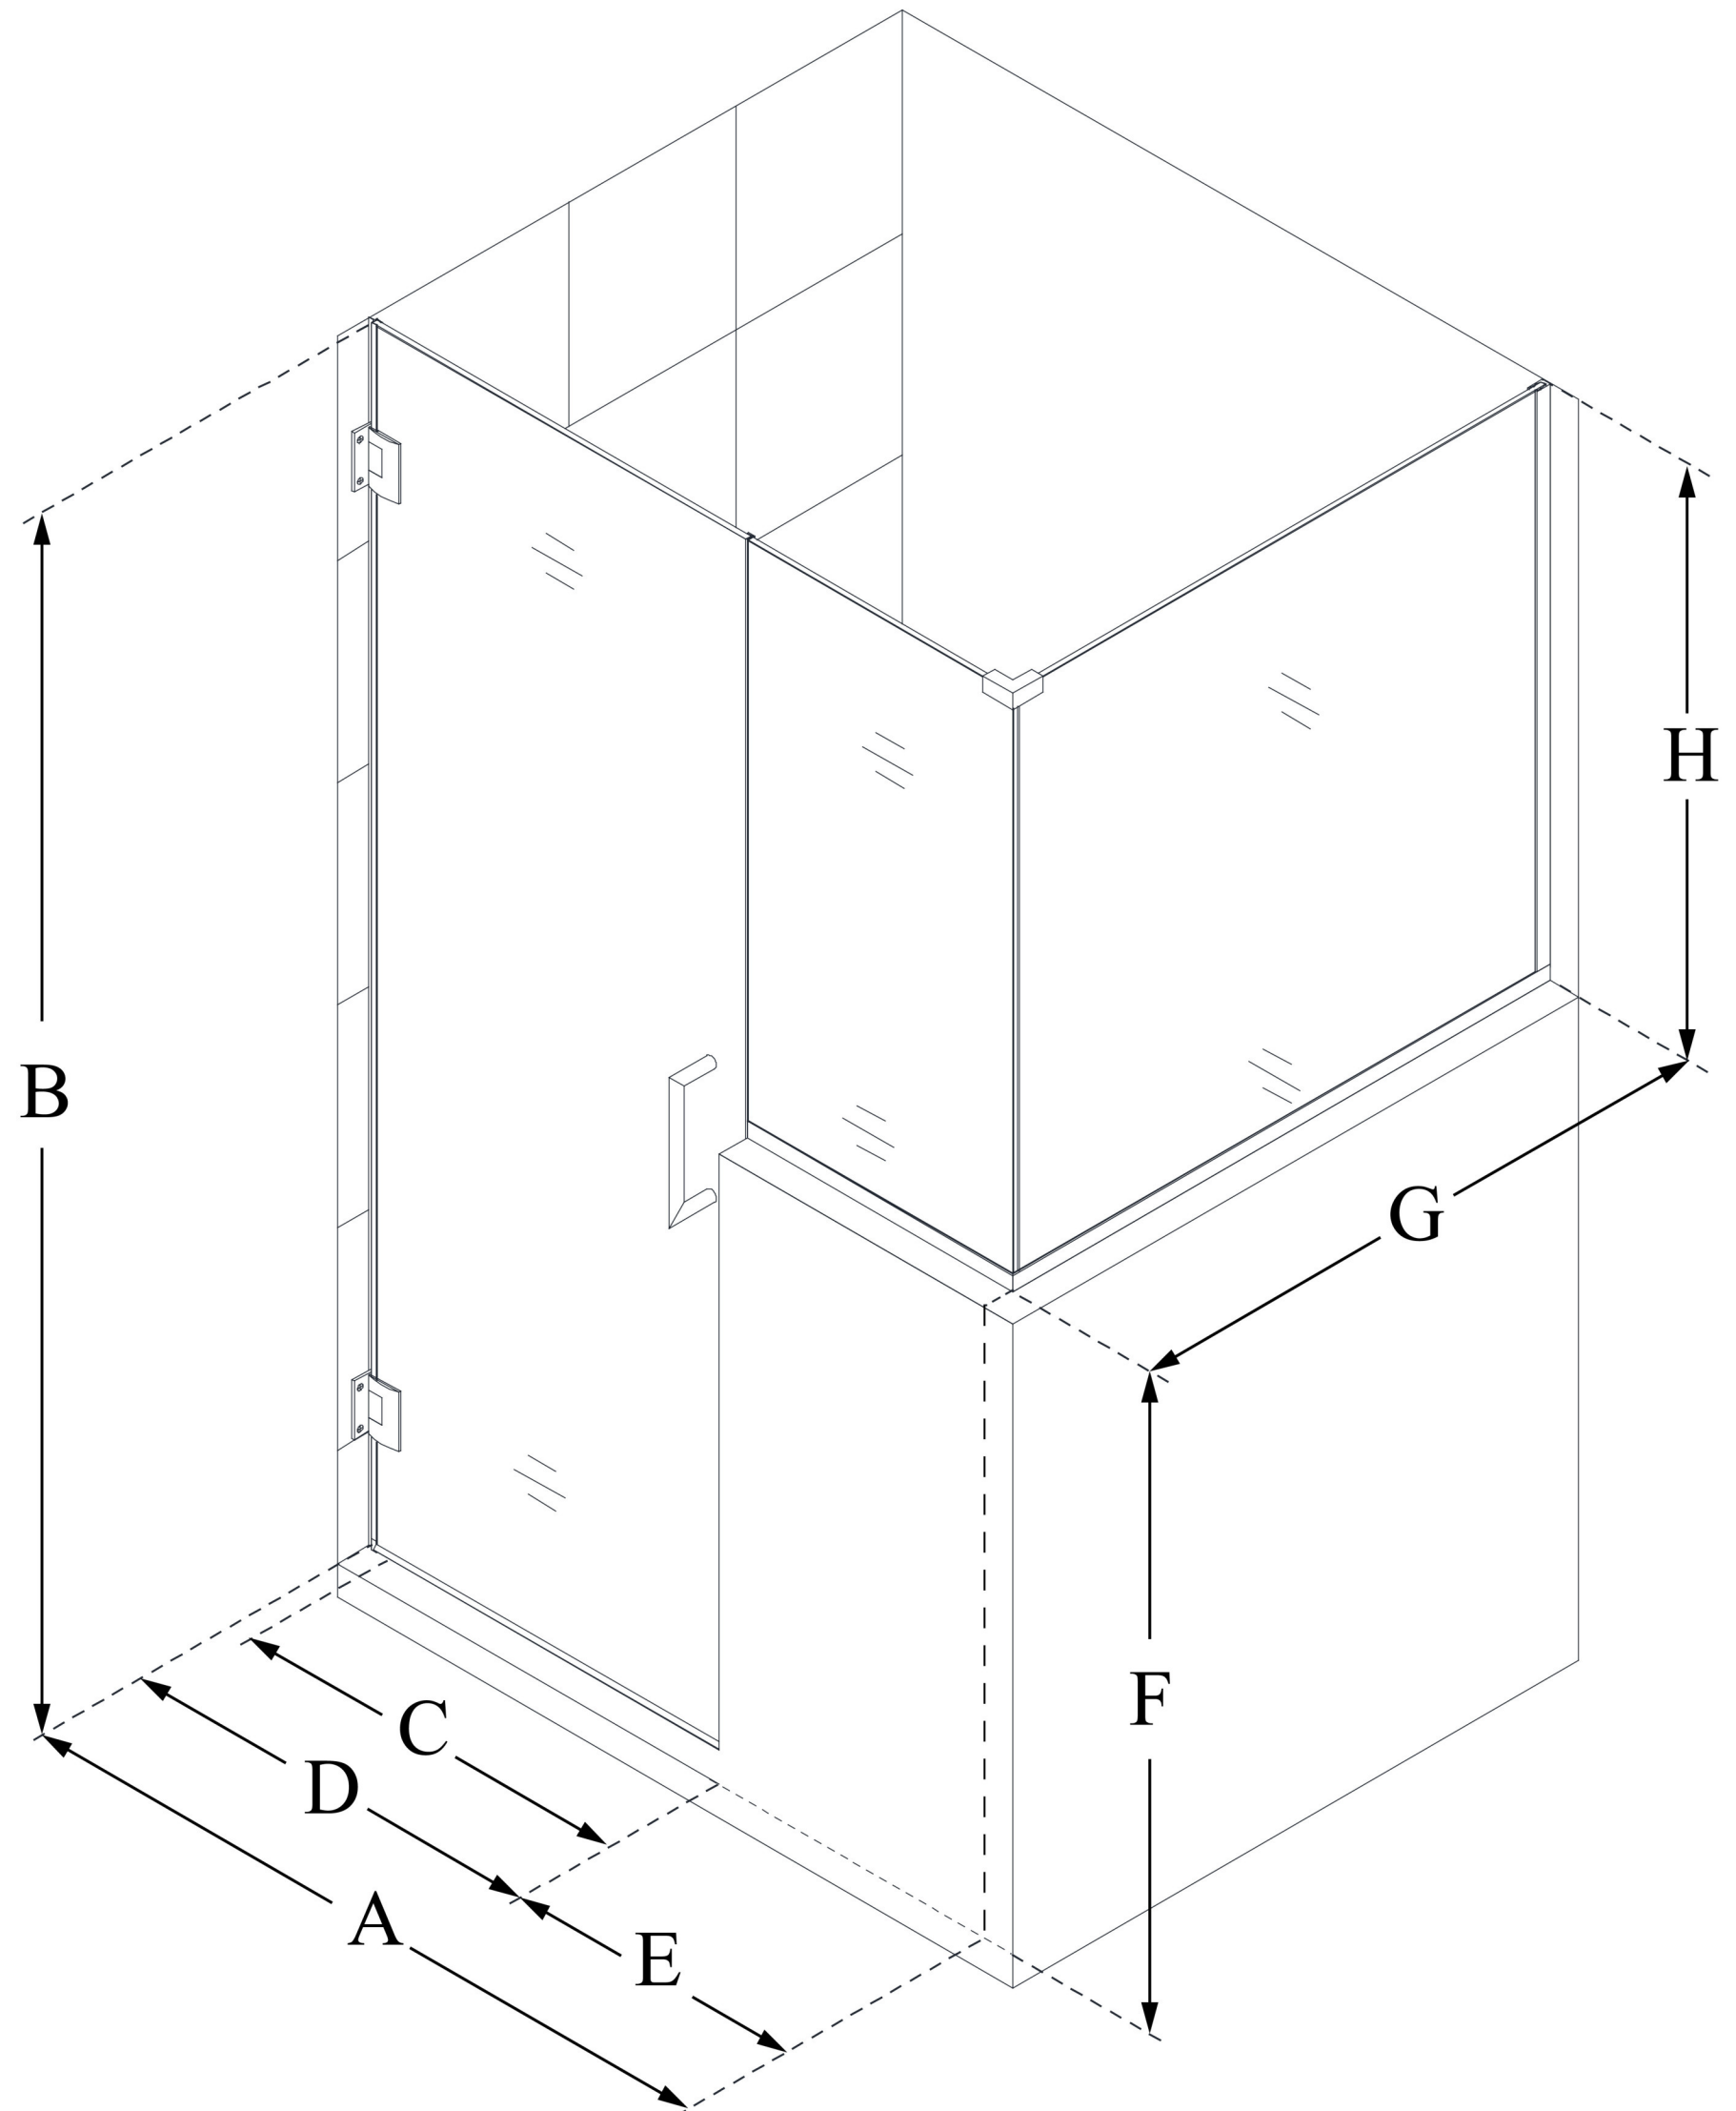

SHEN-2429303636

UNIDOOR PLUS

DreamLine Unidoor Plus 59 in. W
x 36 3/8 in. D x 72 in. H Frameless
Hinged Shower Enclosure, Clear
Glass

SWING DOOR

CONFIGURATION DIMENSIONS:

A: 59 in.

MODEL WIDTH

B: 72 in.

MODEL HEIGHT

C: 28 in.

ACCESS WIDTH

D: 29 in.

DOOR WIDTH

E: 30 in.

INLINE BUTTRESS PANEL WIDTH

F: 36 in.

BUTTRESS WALL HEIGHT

G: 36 3/8 in.

RETURN BUTTRESS PANEL WIDTH

H: 36 in.

BUTTRESS GLASS HEIGHT

DreamLine reserves the right to update or modify the hardware or materials pictured without prior notice for the purpose of product improvement and customer satisfaction.