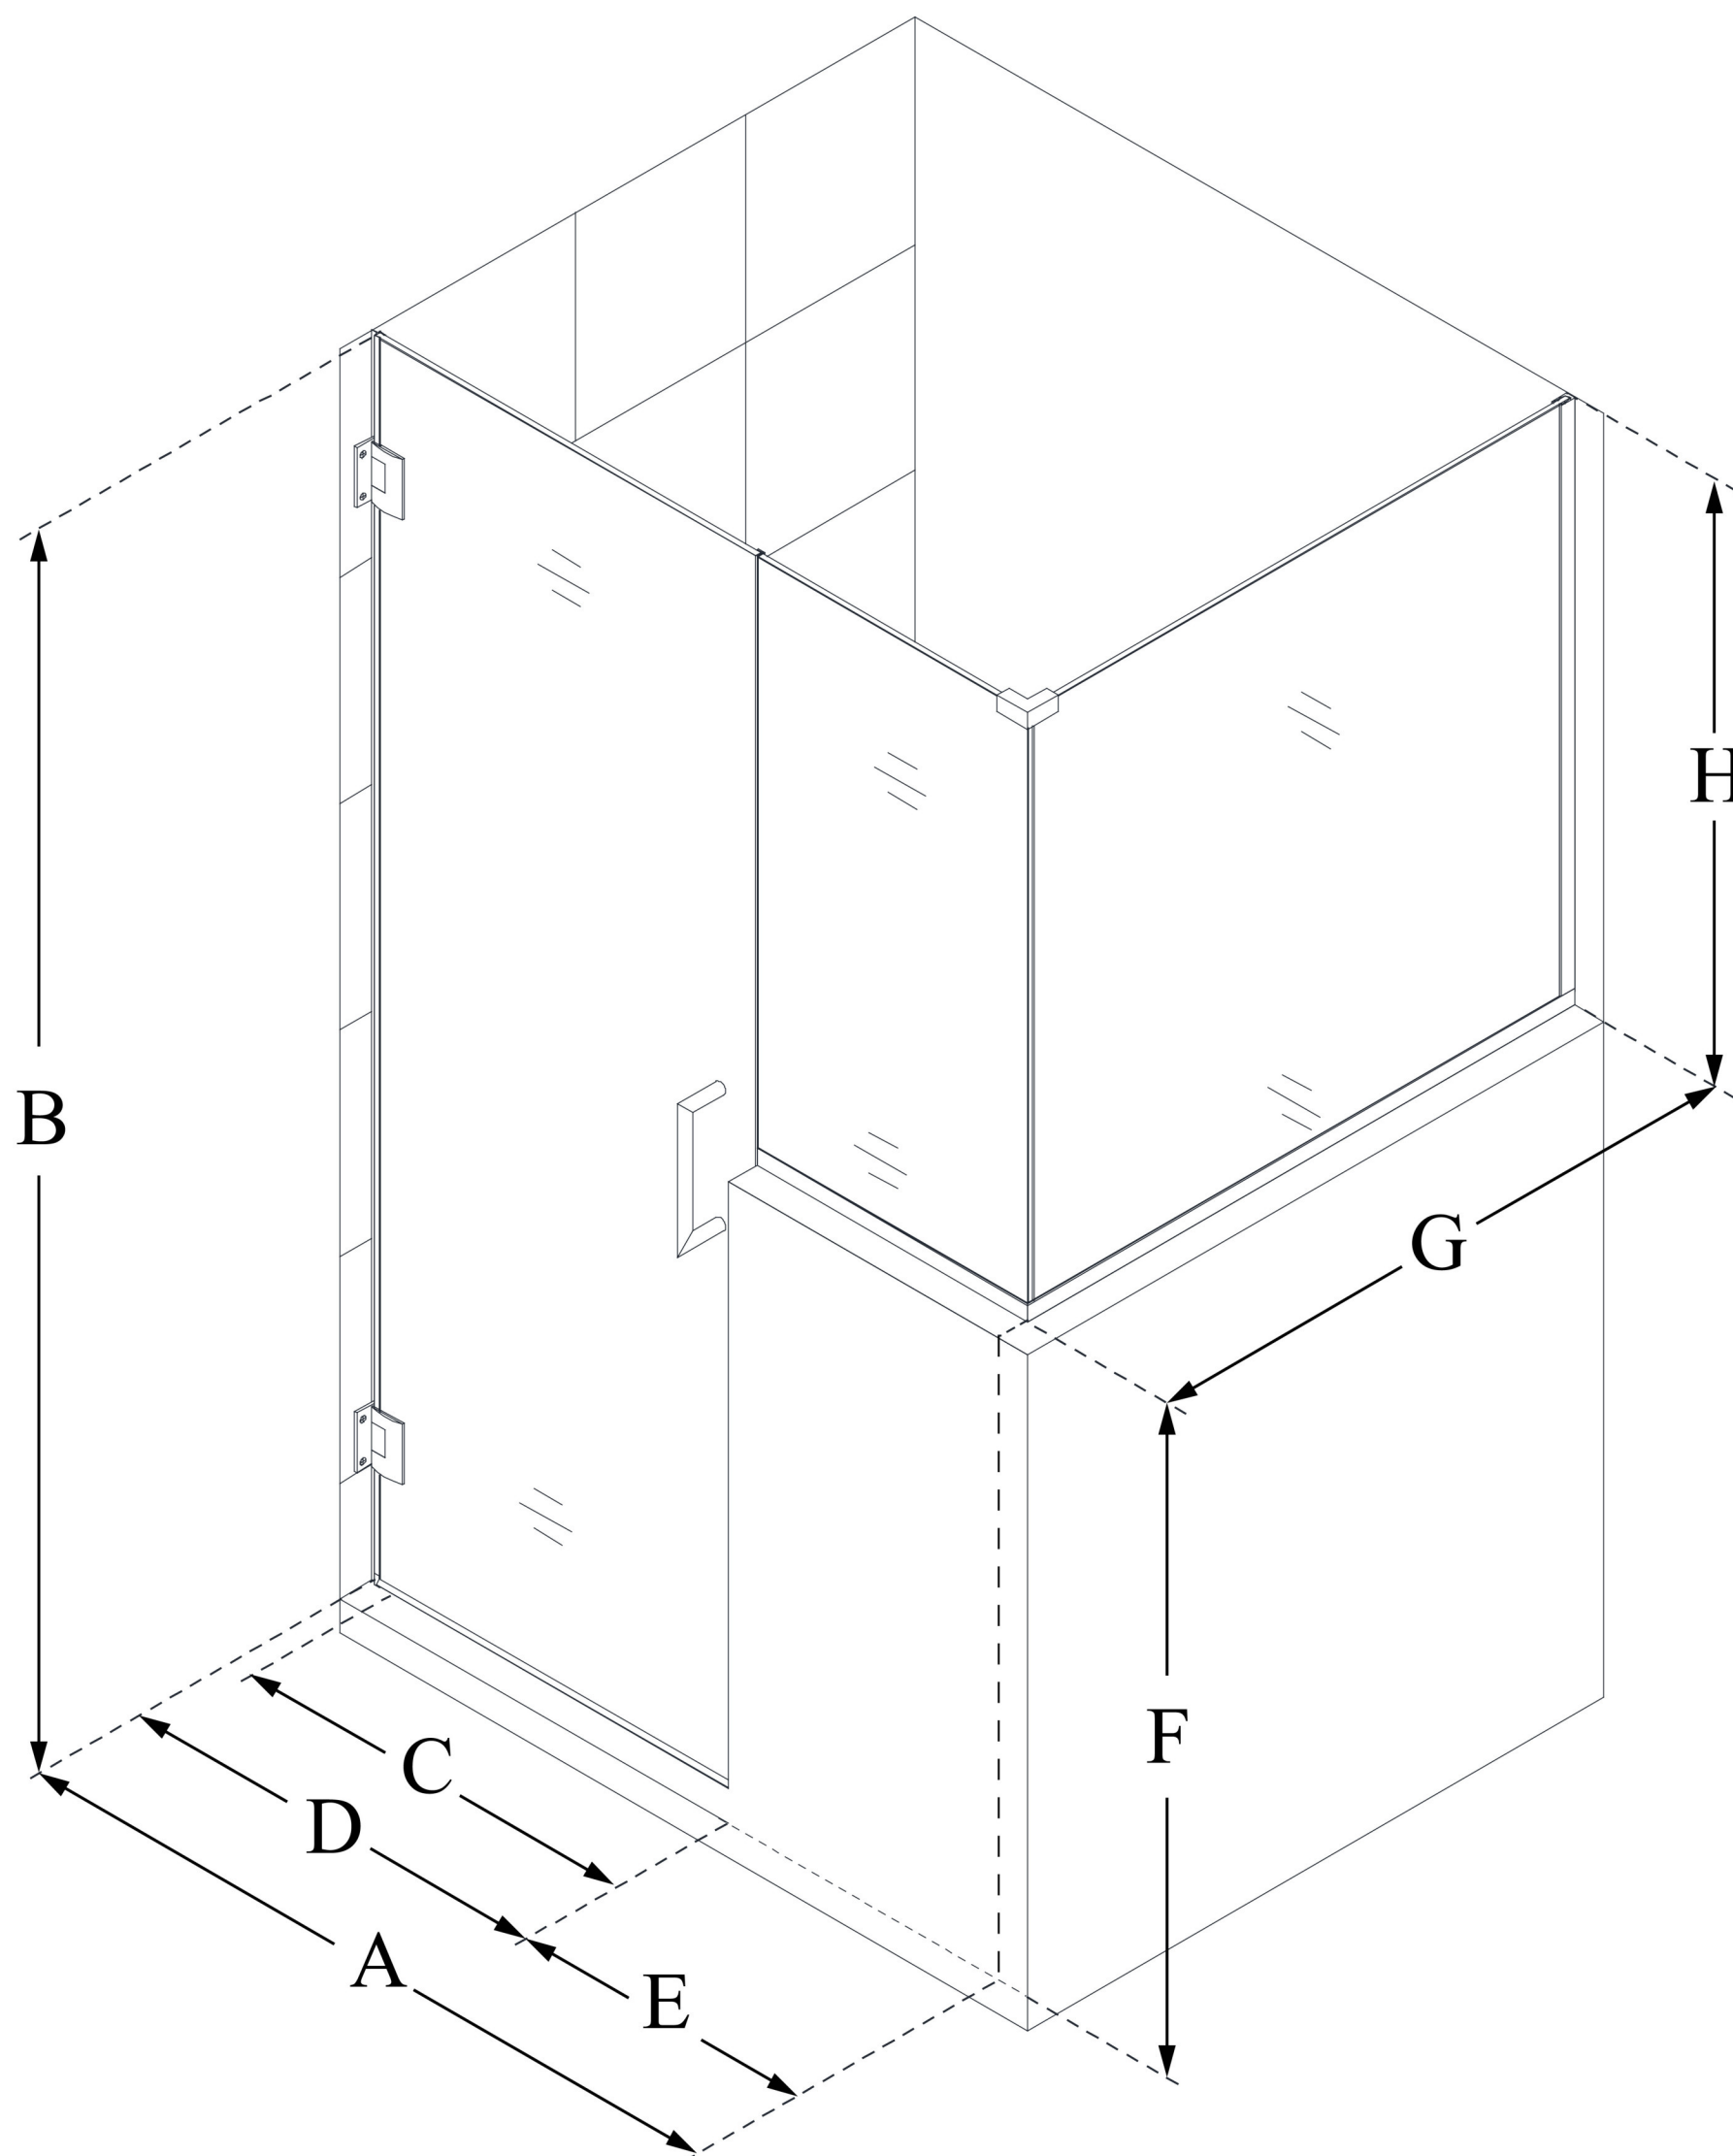

# UNIDOOR PLUS

DreamLine Unidoor Plus 59 in. W  
x 30 3/8 in. D x 72 in. H Frameless  
Hinged Shower Enclosure, Clear  
Glass

**SWING DOOR**

## CONFIGURATION DIMENSIONS:

**A: 59 in.**

MODEL WIDTH

**B: 72 in.**

MODEL HEIGHT

**C: 28 in.**

ACCESS WIDTH

**D: 29 in.**

DOOR WIDTH

**E: 30 in.**

INLINE BUTTRESS PANEL WIDTH

**F: 36 in.**

BUTTRESS WALL HEIGHT

**G: 30 3/8 in.**

RETURN BUTTRESS PANEL WIDTH

**H: 36 in.**

BUTTRESS GLASS HEIGHT

DreamLine reserves the right to update or modify the hardware or materials pictured without prior notice for the purpose of product improvement and customer satisfaction.