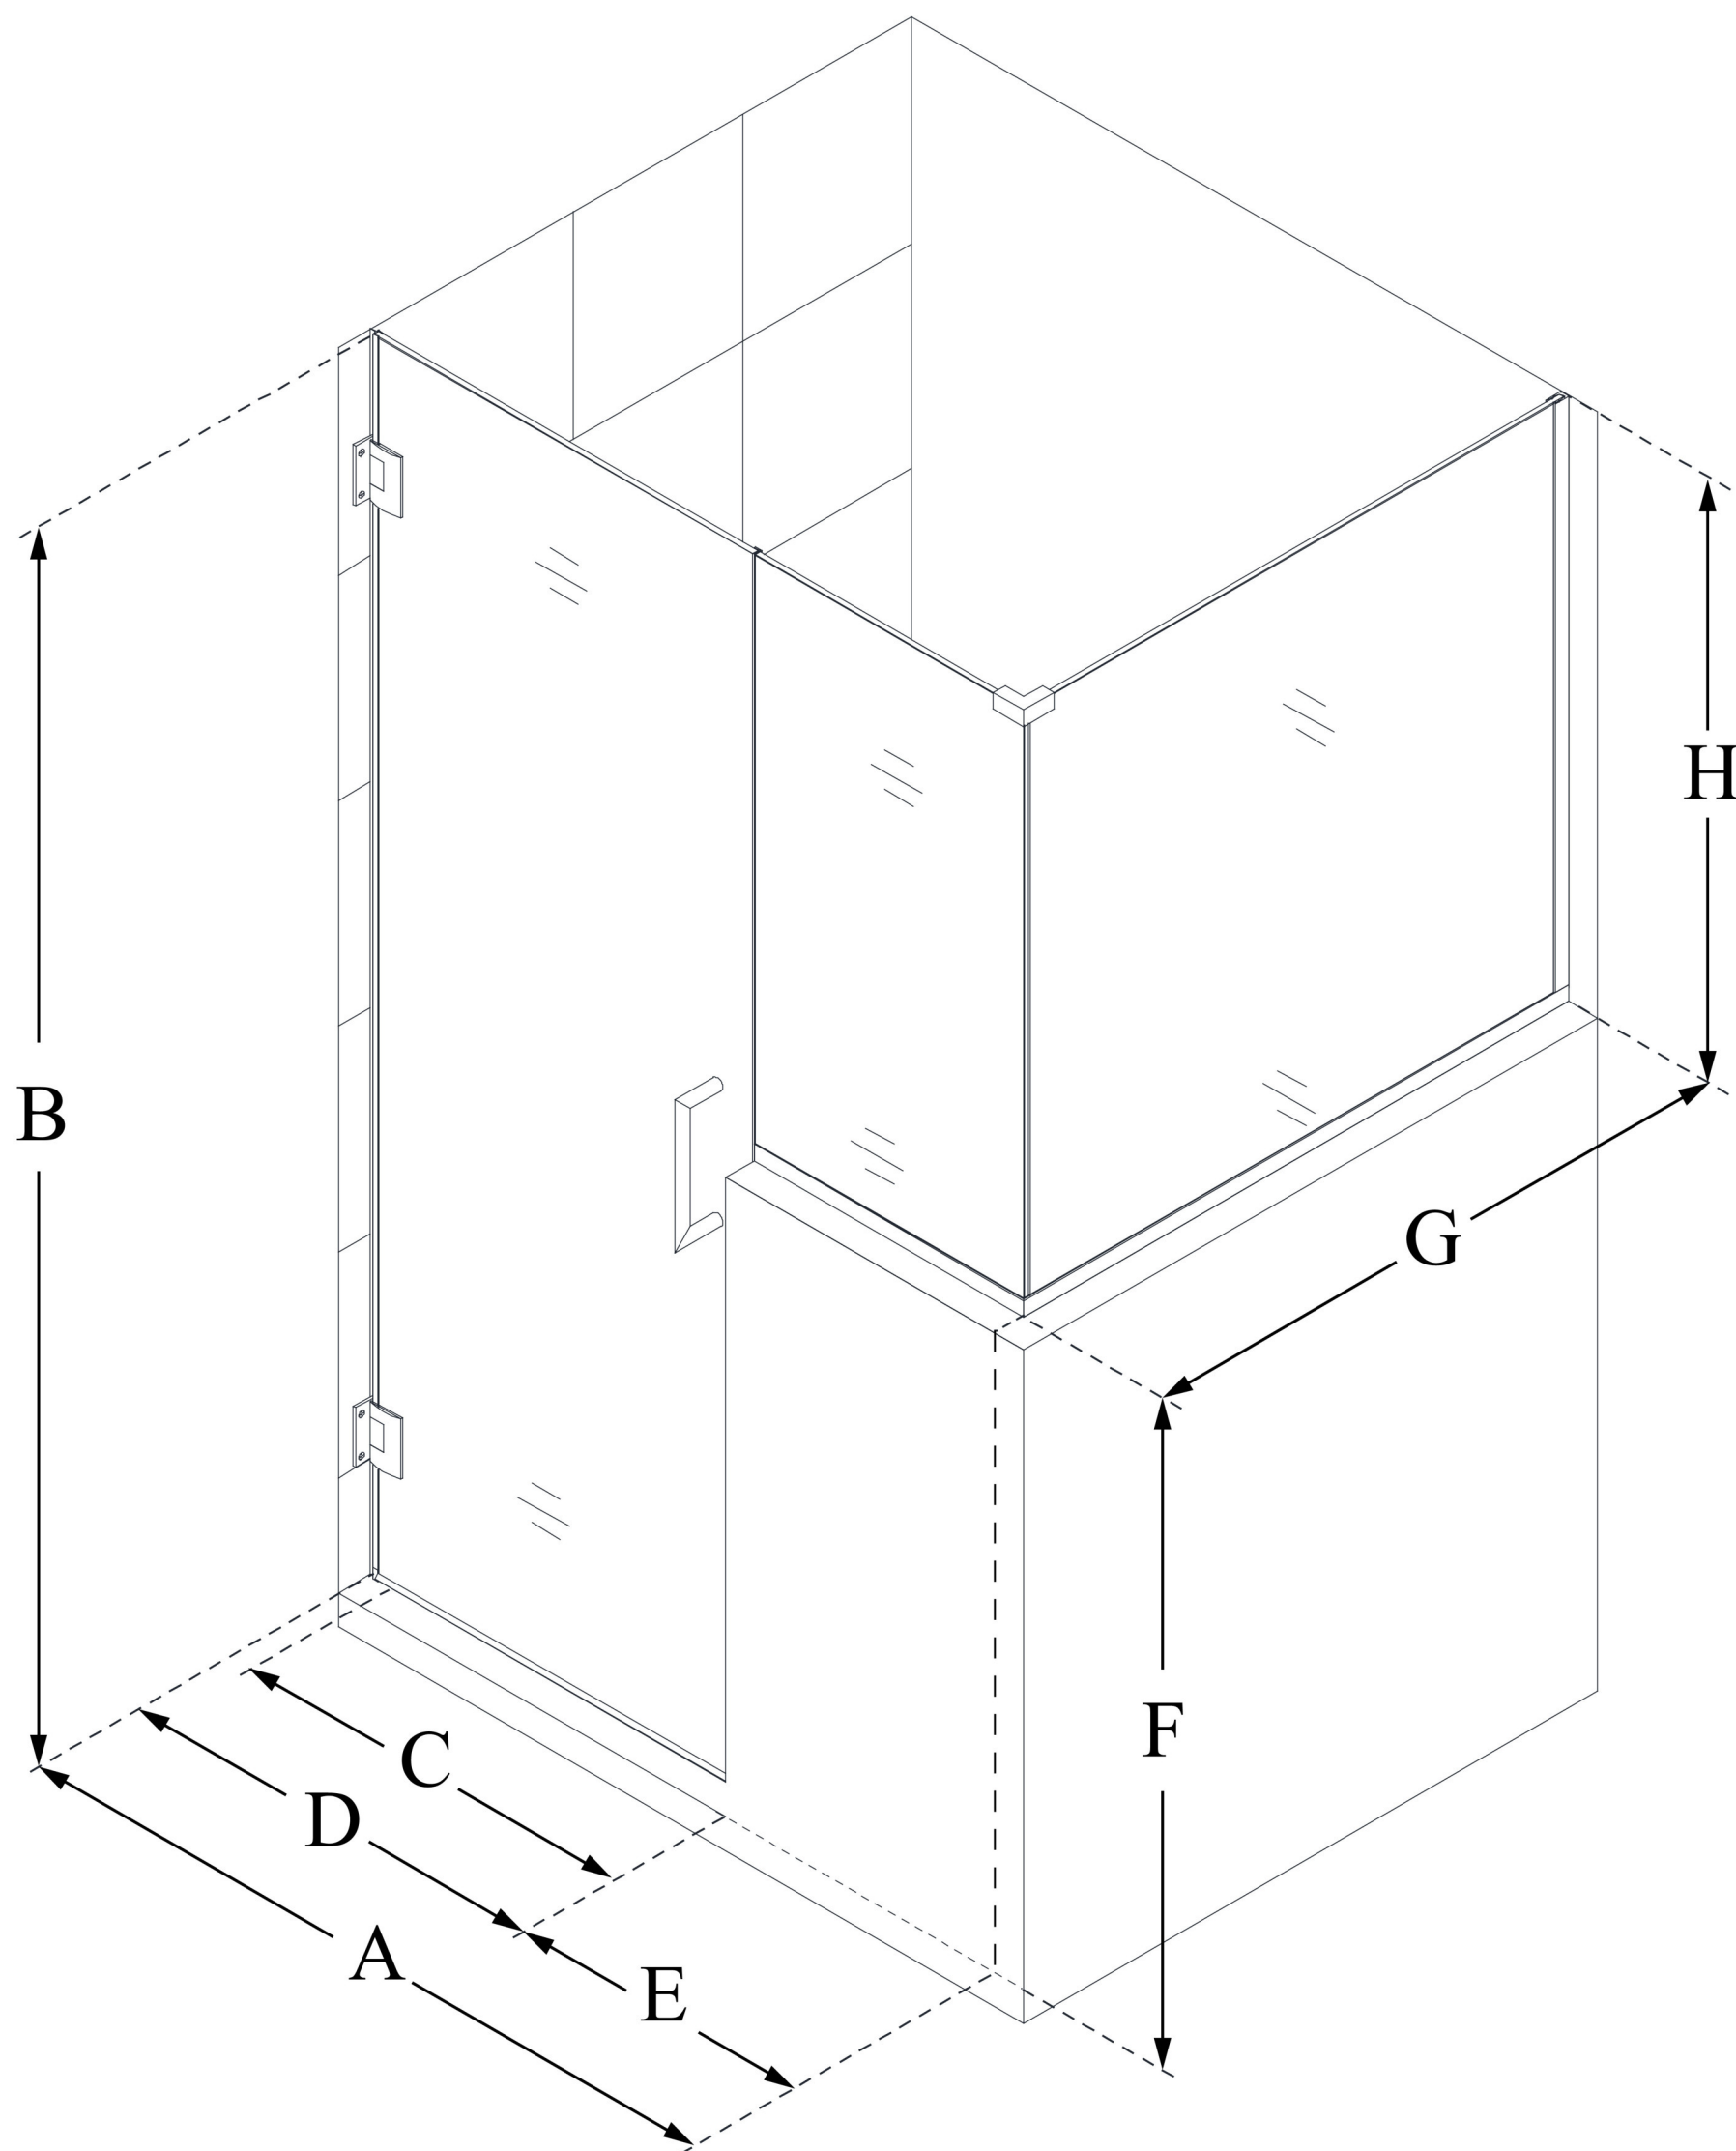

SHEN-2429303436

UNIDOOR PLUS

DreamLine Unidoor Plus 59 in. W
x 36 3/8 in. D x 72 in. H Frameless
Hinged Shower Enclosure, Clear
Glass

SWING DOOR

CONFIGURATION DIMENSIONS:

A: 59 in.

MODEL WIDTH

B: 72 in.

MODEL HEIGHT

C: 28 in.

ACCESS WIDTH

D: 29 in.

DOOR WIDTH

E: 30 in.

INLINE BUTTRESS PANEL WIDTH

F: 38 in.

BUTTRESS WALL HEIGHT

G: 36 3/8 in.

RETURN BUTTRESS PANEL WIDTH

H: 34 in.

BUTTRESS GLASS HEIGHT

DreamLine reserves the right to update or modify the hardware or materials pictured without prior notice for the purpose of product improvement and customer satisfaction.