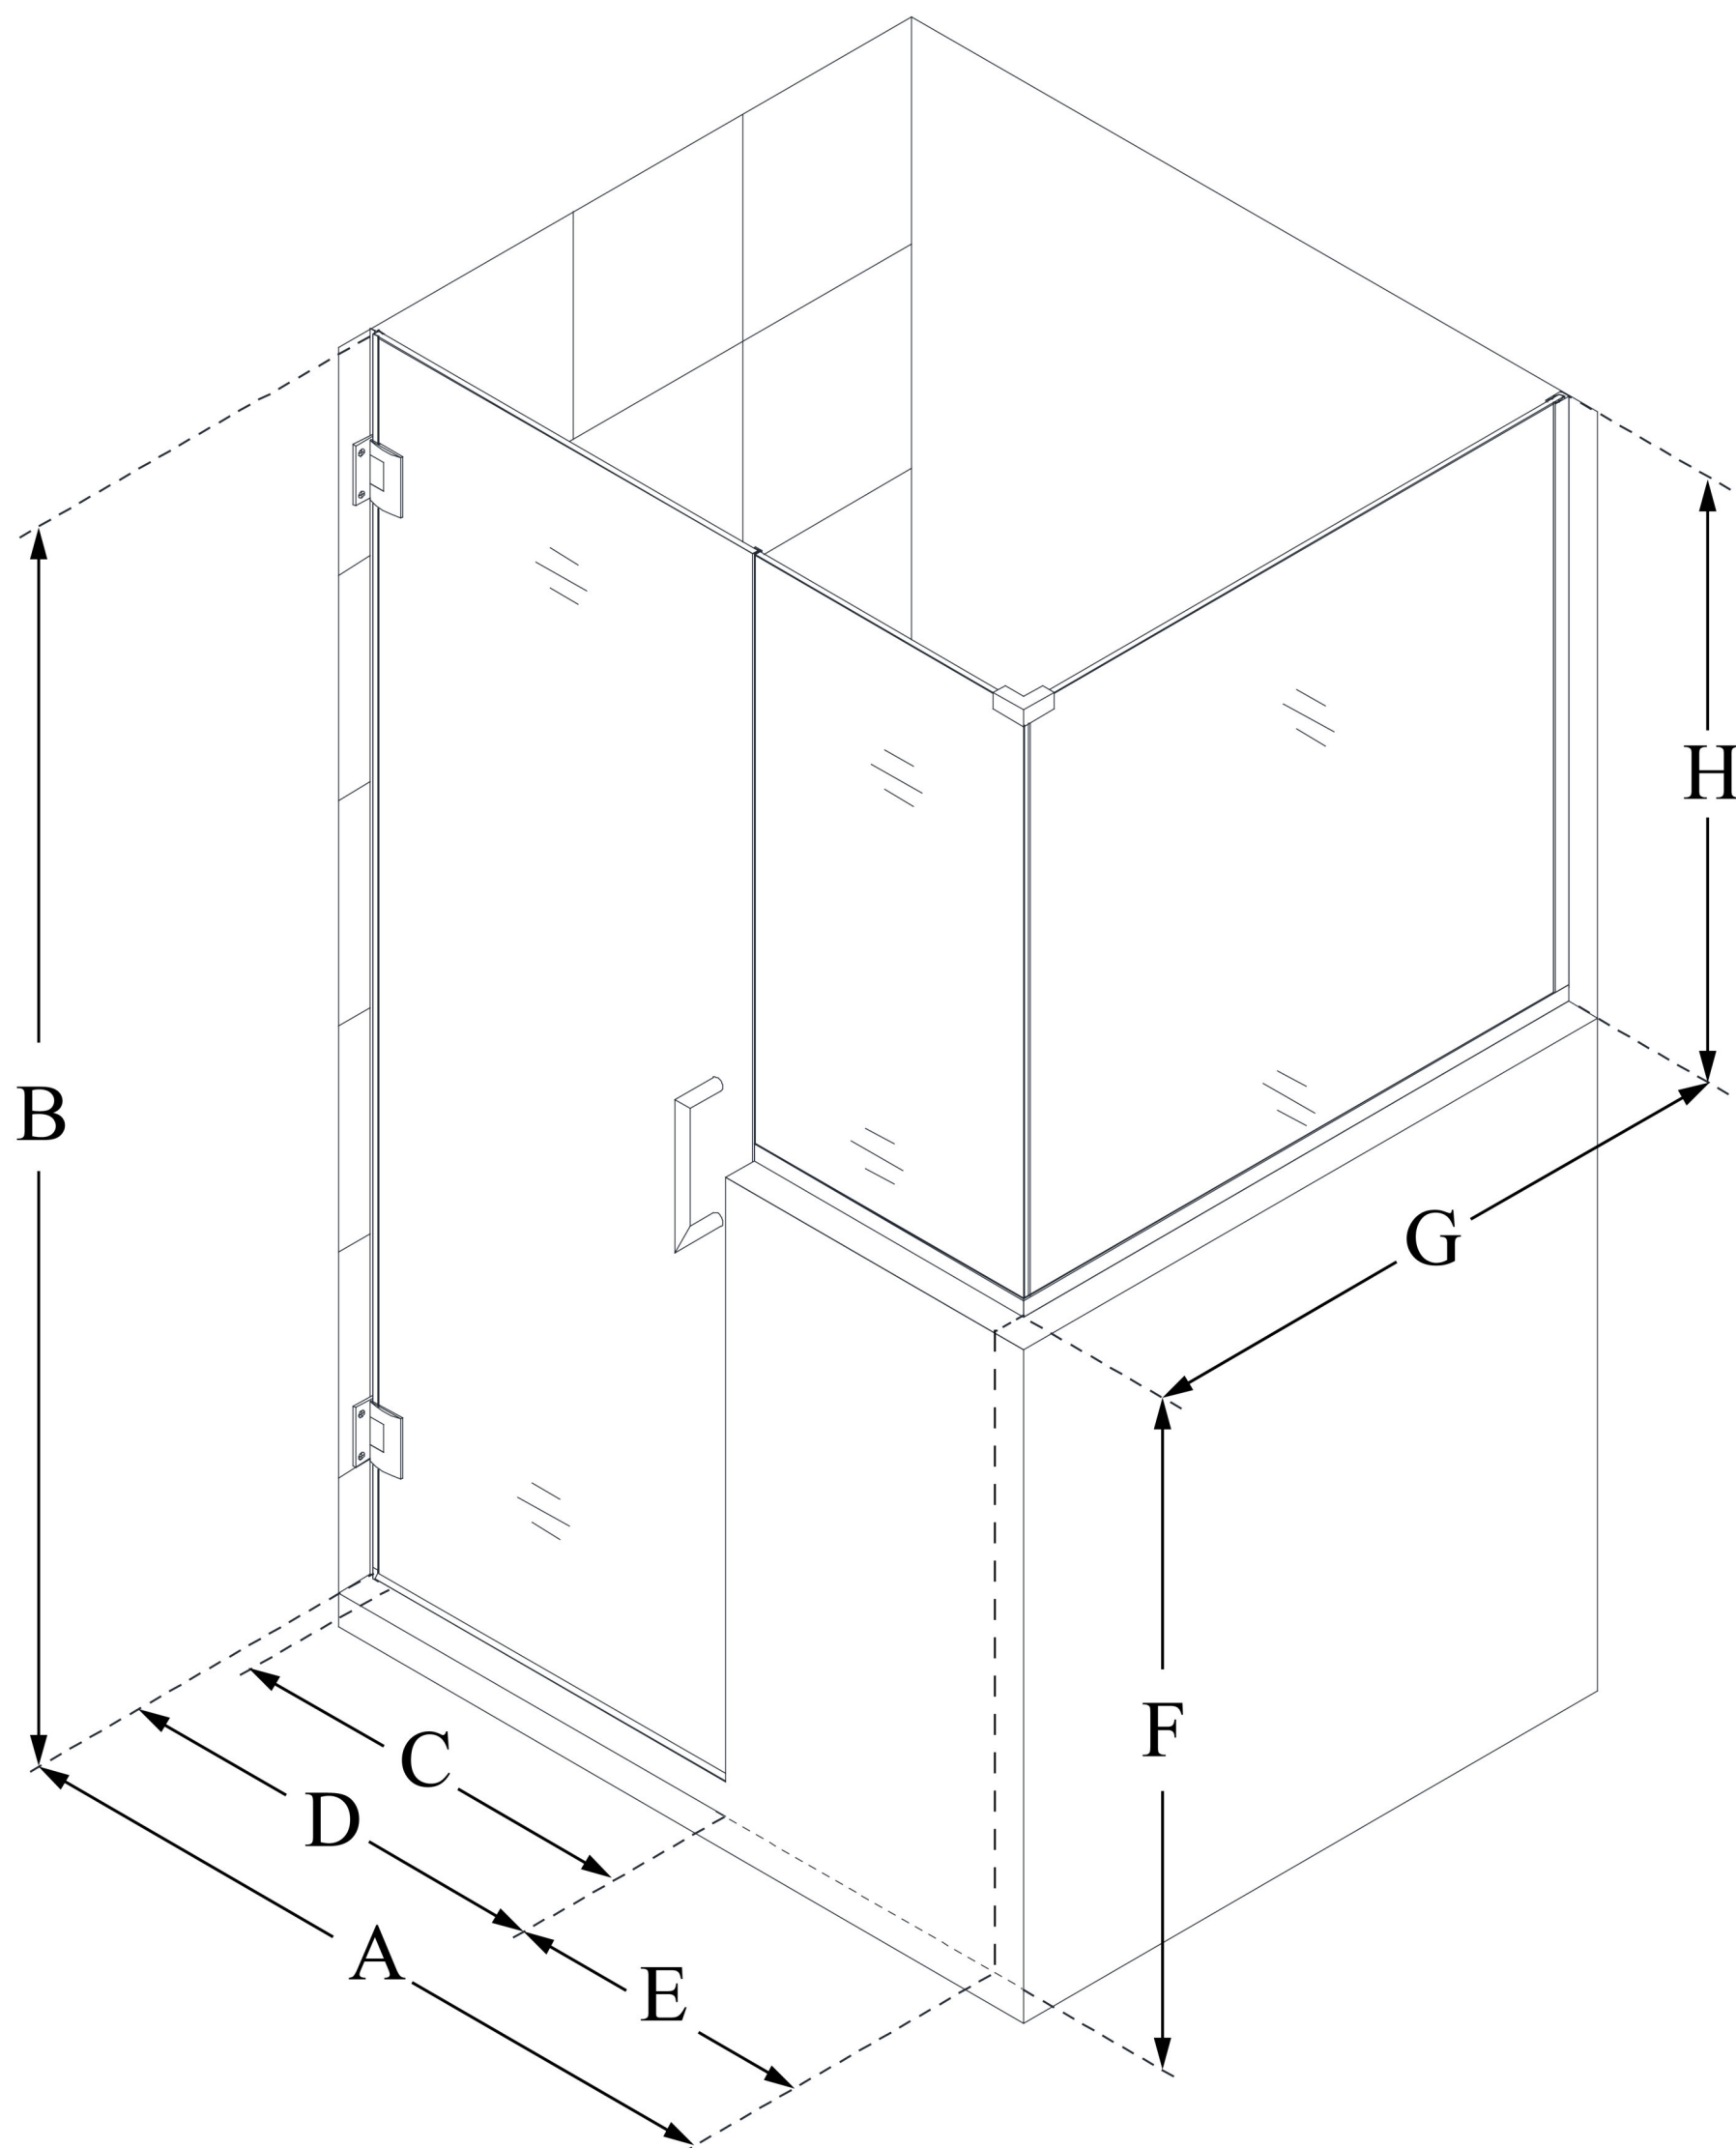

SHEN-2429303430

UNIDOOR PLUS

DreamLine Unidoor Plus 59 in. W
x 30 3/8 in. D x 72 in. H Frameless
Hinged Shower Enclosure, Clear
Glass

SWING DOOR

CONFIGURATION DIMENSIONS:

A: 59 in.

MODEL WIDTH

B: 72 in.

MODEL HEIGHT

C: 28 in.

ACCESS WIDTH

D: 29 in.

DOOR WIDTH

E: 30 in.

INLINE BUTTRESS PANEL WIDTH

F: 38 in.

BUTTRESS WALL HEIGHT

G: 30 3/8 in.

RETURN BUTTRESS PANEL WIDTH

H: 34 in.

BUTTRESS GLASS HEIGHT

DreamLine reserves the right to update or modify the hardware or materials pictured without prior notice for the purpose of product improvement and customer satisfaction.