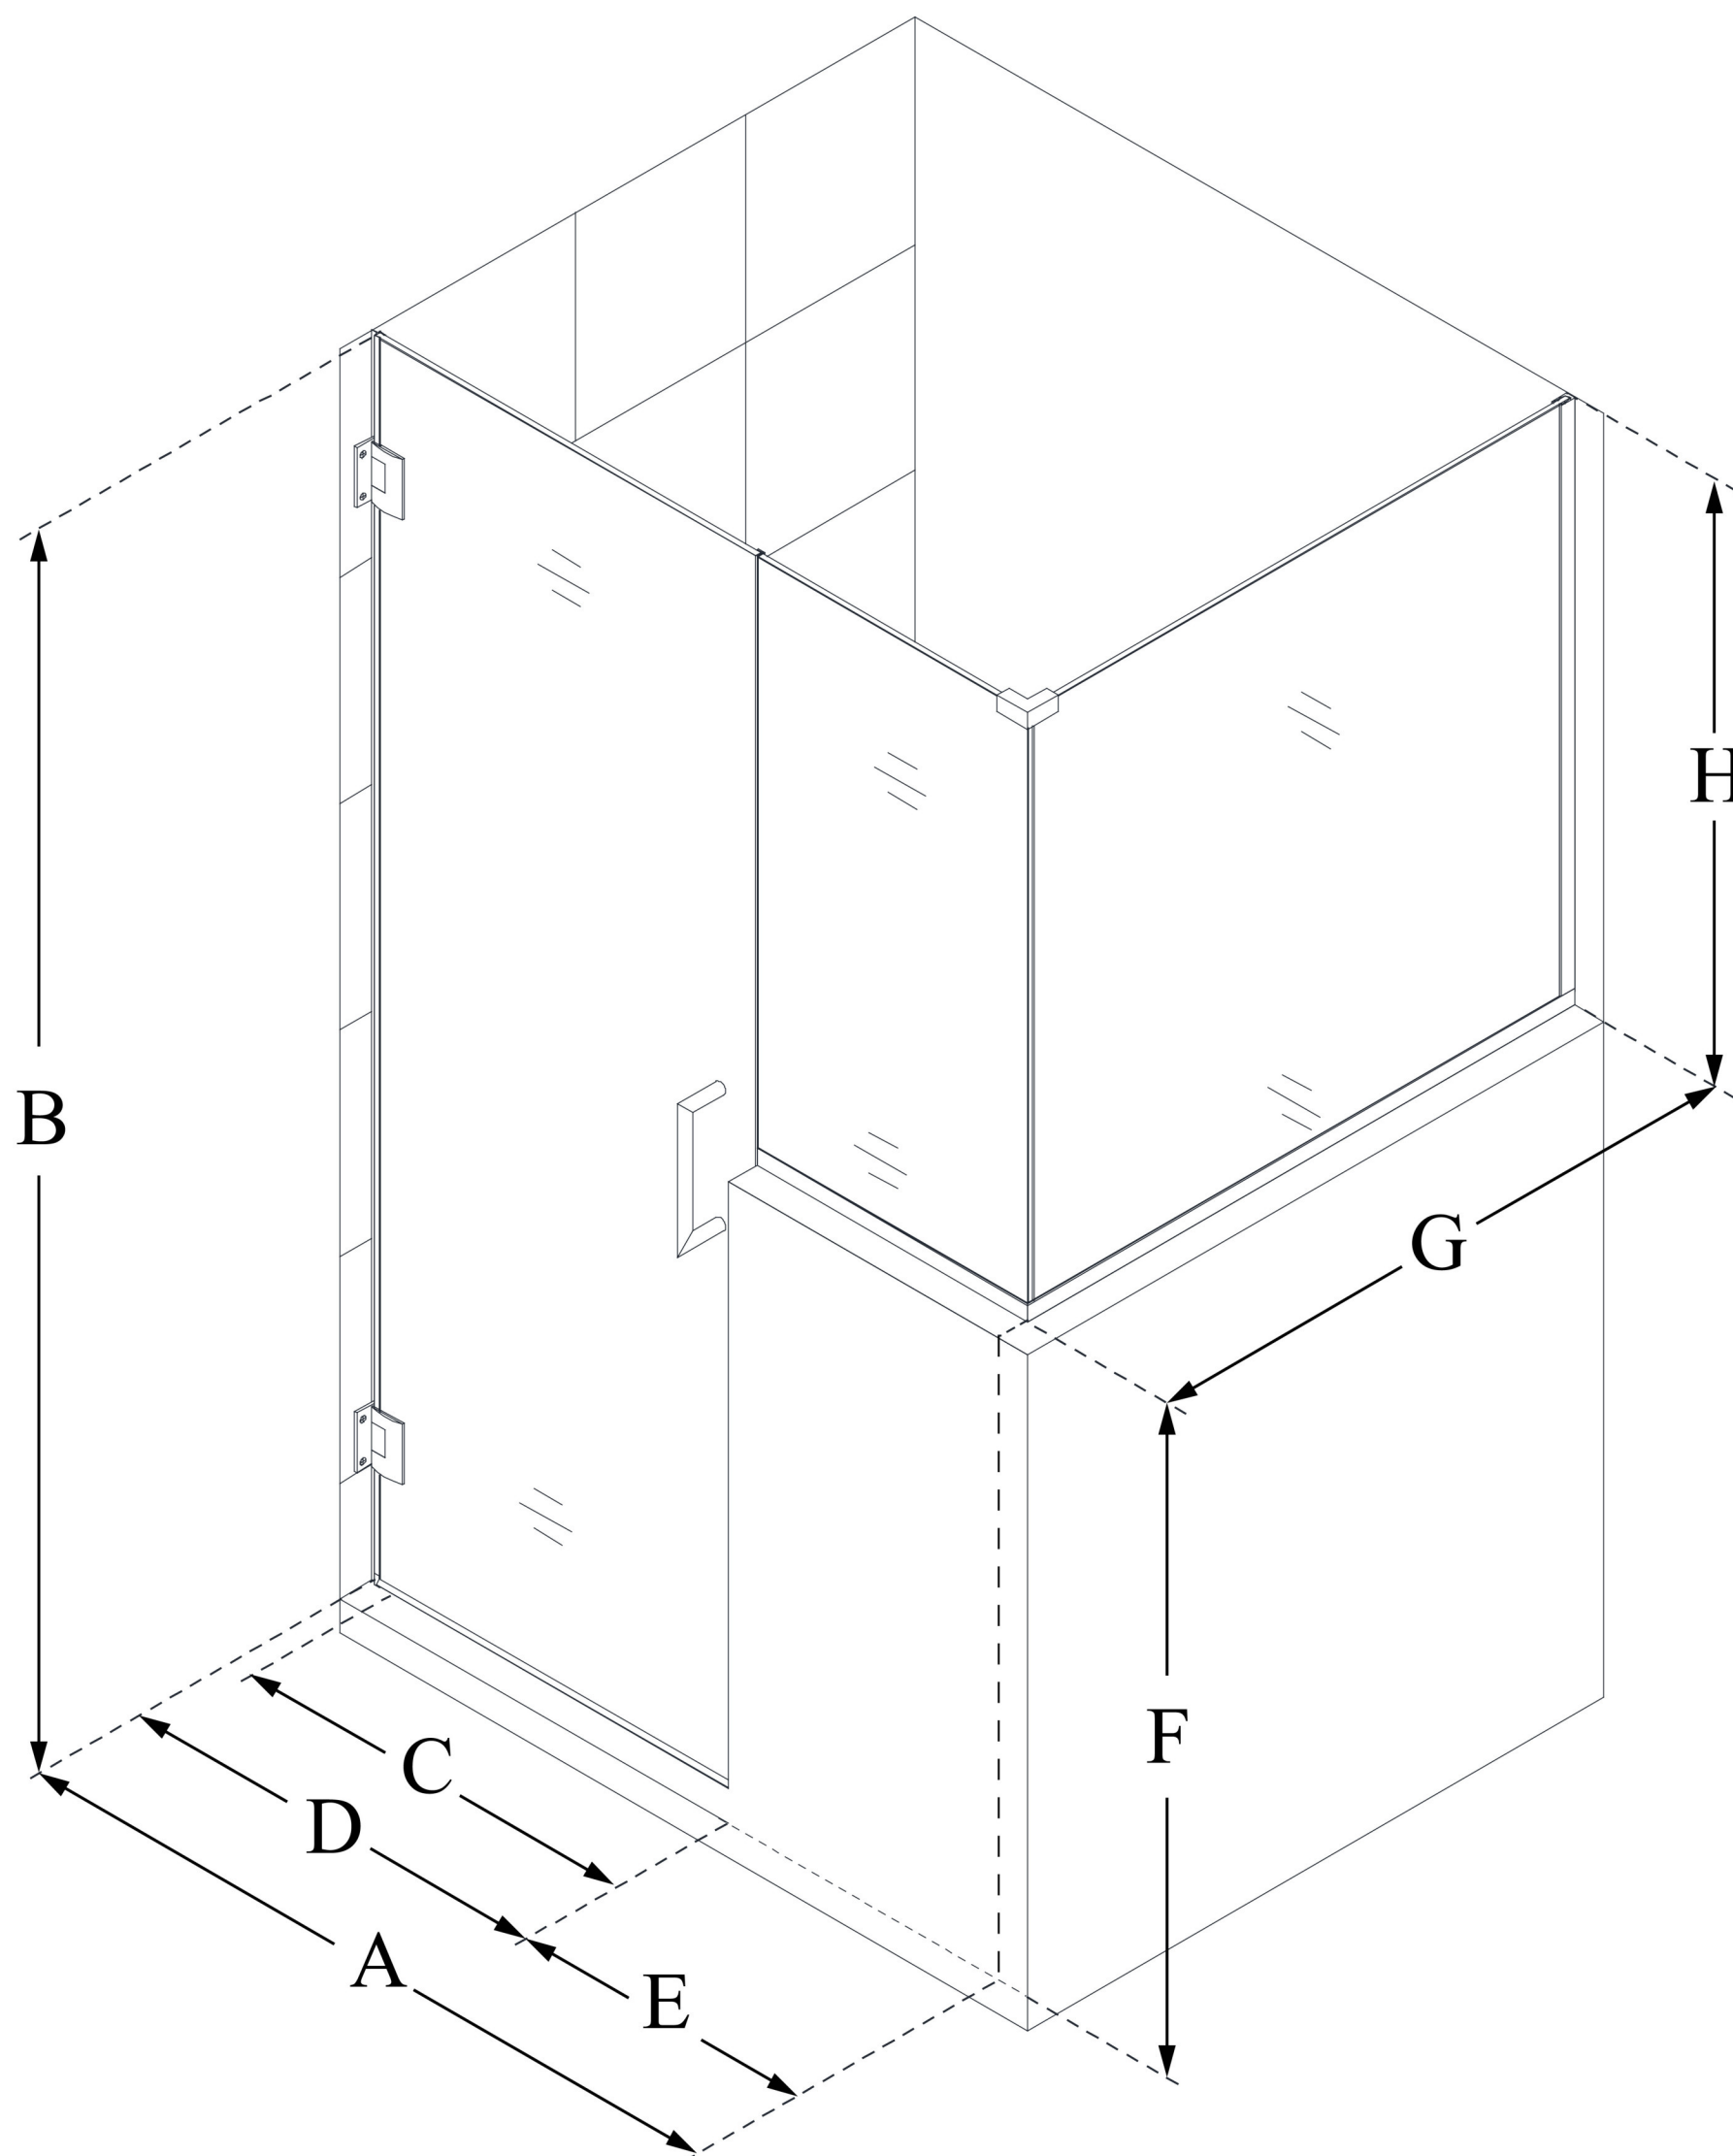

# UNIDOOR PLUS

DreamLine Unidoor Plus 58 in. W  
x 36 3/8 in. D x 72 in. H Frameless  
Hinged Shower Enclosure, Clear  
Glass

**SWING DOOR**

## CONFIGURATION DIMENSIONS:

**A: 58 in.**

MODEL WIDTH

**B: 72 in.**

MODEL HEIGHT

**C: 27 in.**

ACCESS WIDTH

**D: 28 in.**

DOOR WIDTH

**E: 30 in.**

INLINE BUTTRESS PANEL WIDTH

**F: 36 in.**

BUTTRESS WALL HEIGHT

**G: 36 3/8 in.**

RETURN BUTTRESS PANEL WIDTH

**H: 36 in.**

BUTTRESS GLASS HEIGHT

DreamLine reserves the right to update or modify the hardware or materials pictured without prior notice for the purpose of product improvement and customer satisfaction.