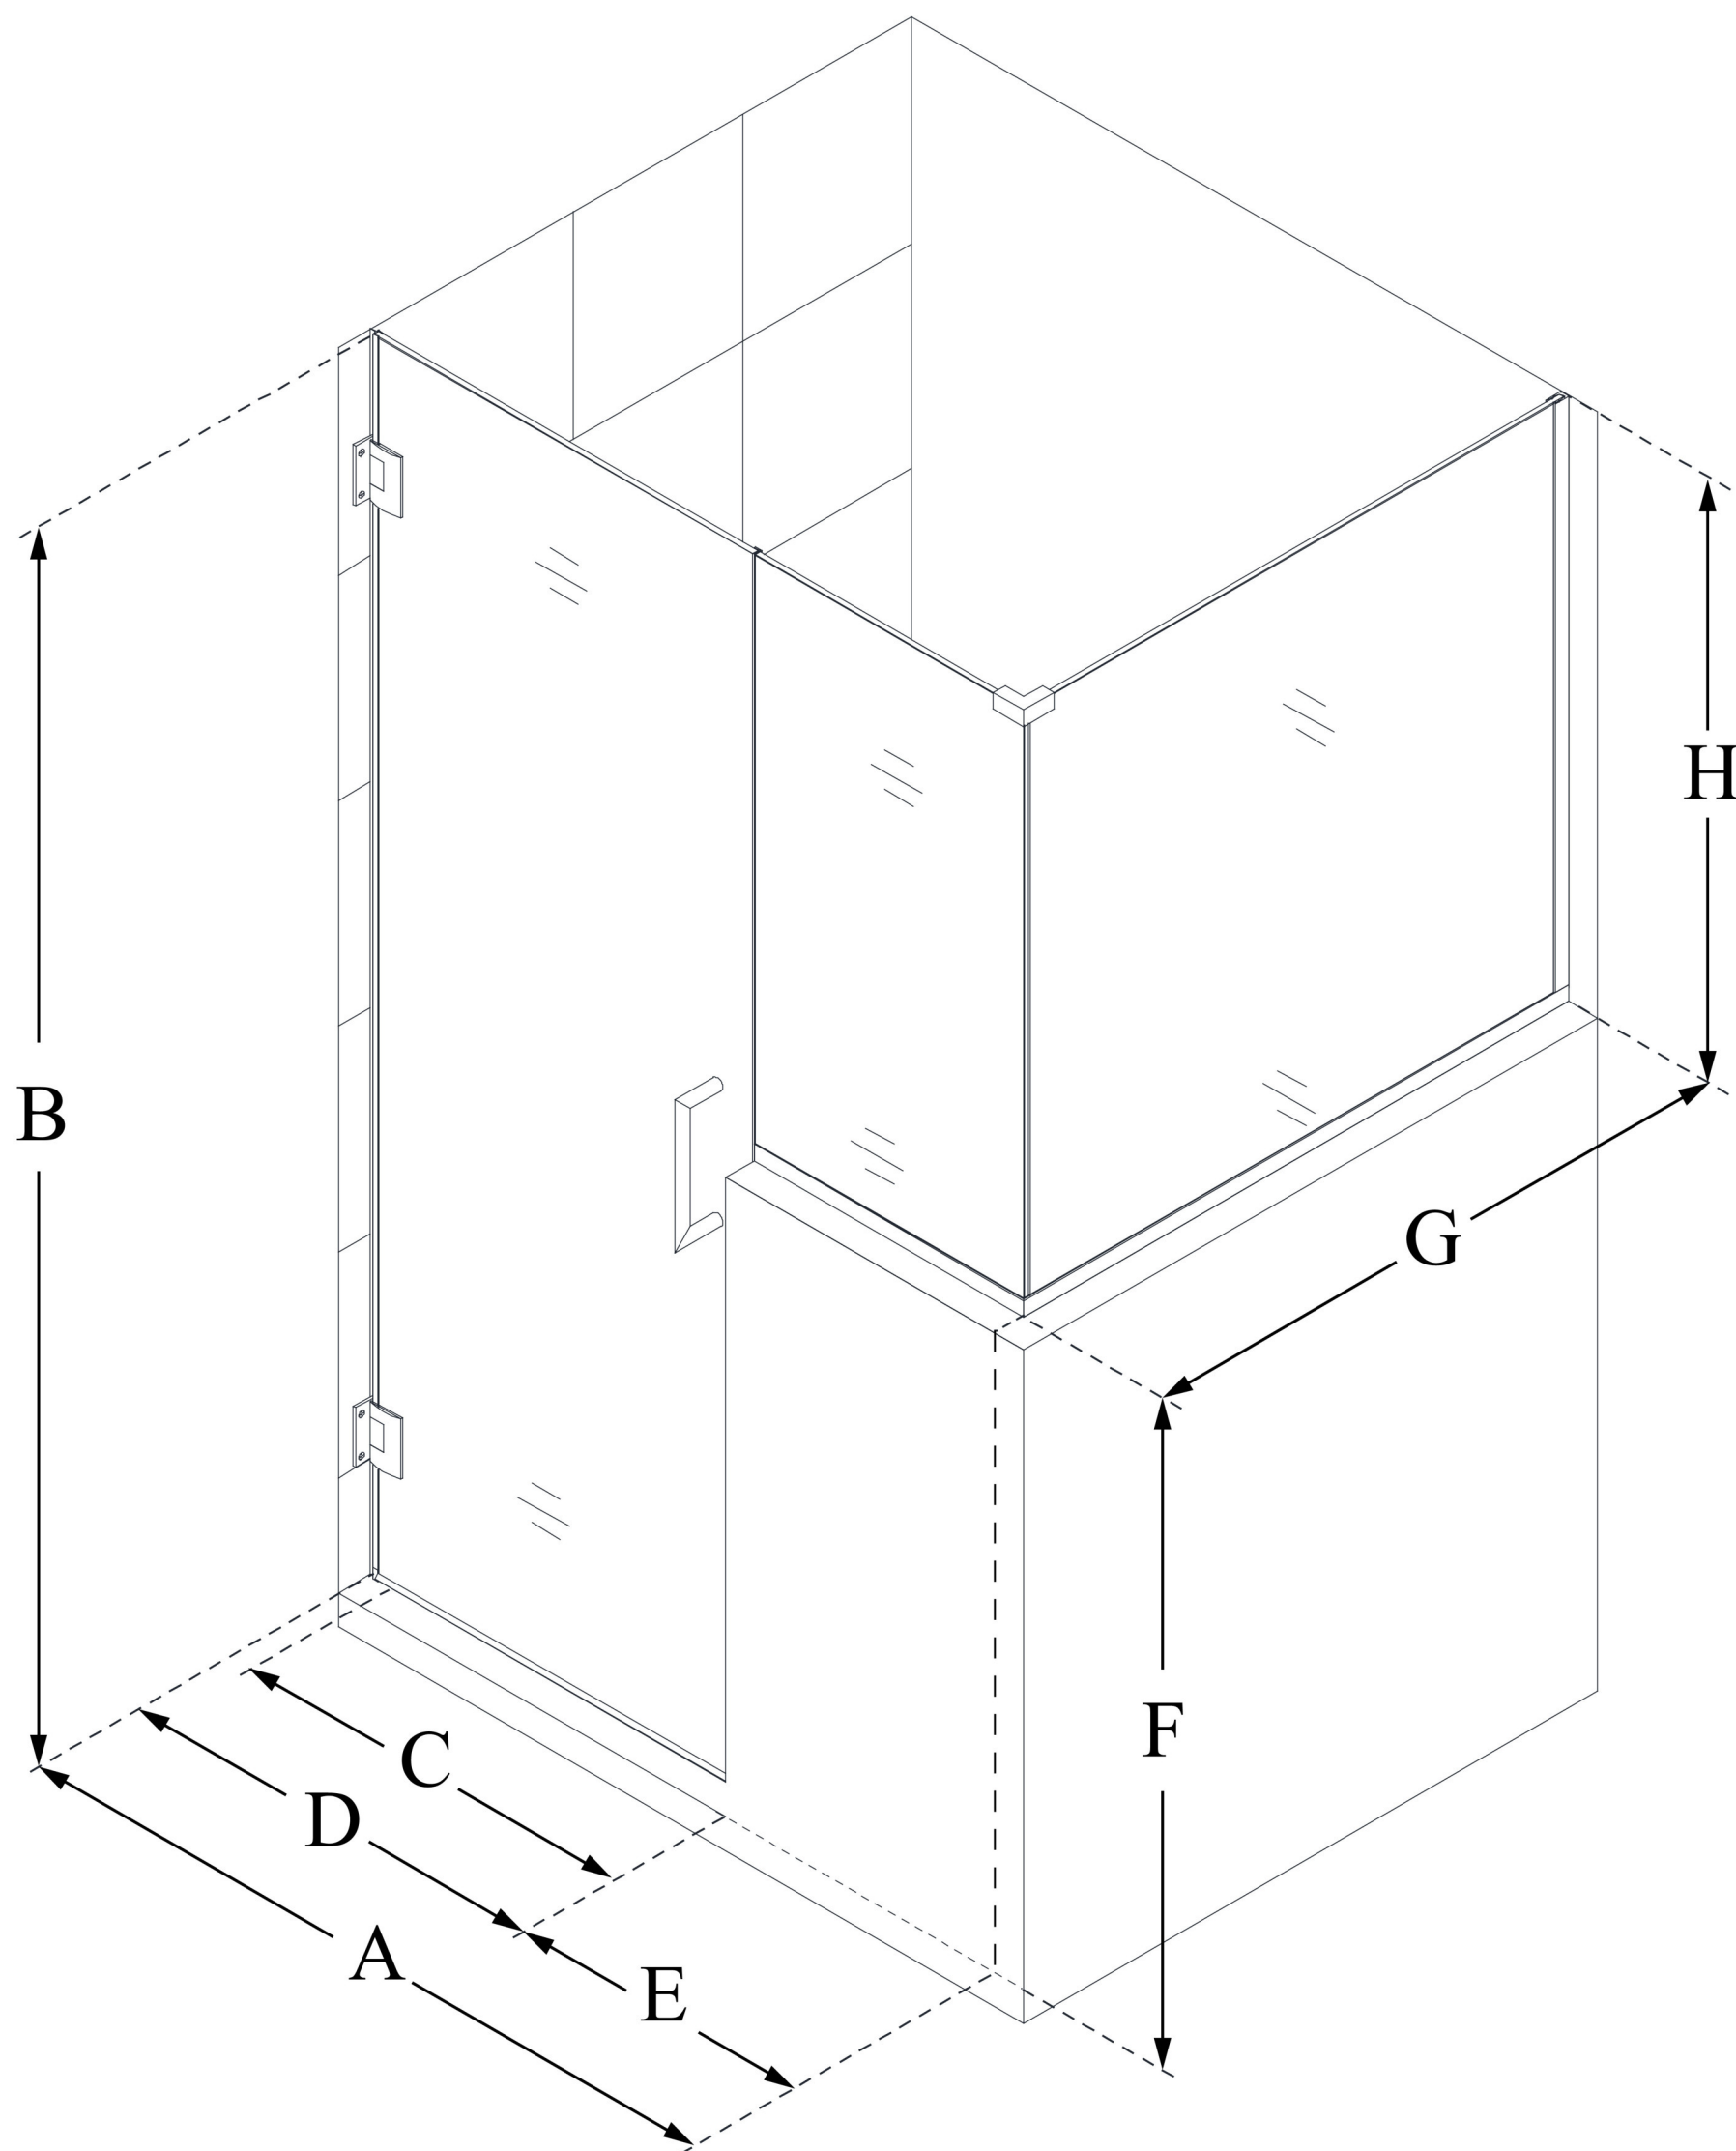

SHEN-2428303630

UNIDOOR PLUS

DreamLine Unidoor Plus 58 in. W
x 30 3/8 in. D x 72 in. H Frameless
Hinged Shower Enclosure, Clear
Glass

SWING DOOR

CONFIGURATION DIMENSIONS:

A: 58 in.

MODEL WIDTH

B: 72 in.

MODEL HEIGHT

C: 27 in.

ACCESS WIDTH

D: 28 in.

DOOR WIDTH

E: 30 in.

INLINE BUTTRESS PANEL WIDTH

F: 36 in.

BUTTRESS WALL HEIGHT

G: 30 3/8 in.

RETURN BUTTRESS PANEL WIDTH

H: 36 in.

BUTTRESS GLASS HEIGHT

DreamLine reserves the right to update or modify the hardware or materials pictured without prior notice for the purpose of product improvement and customer satisfaction.